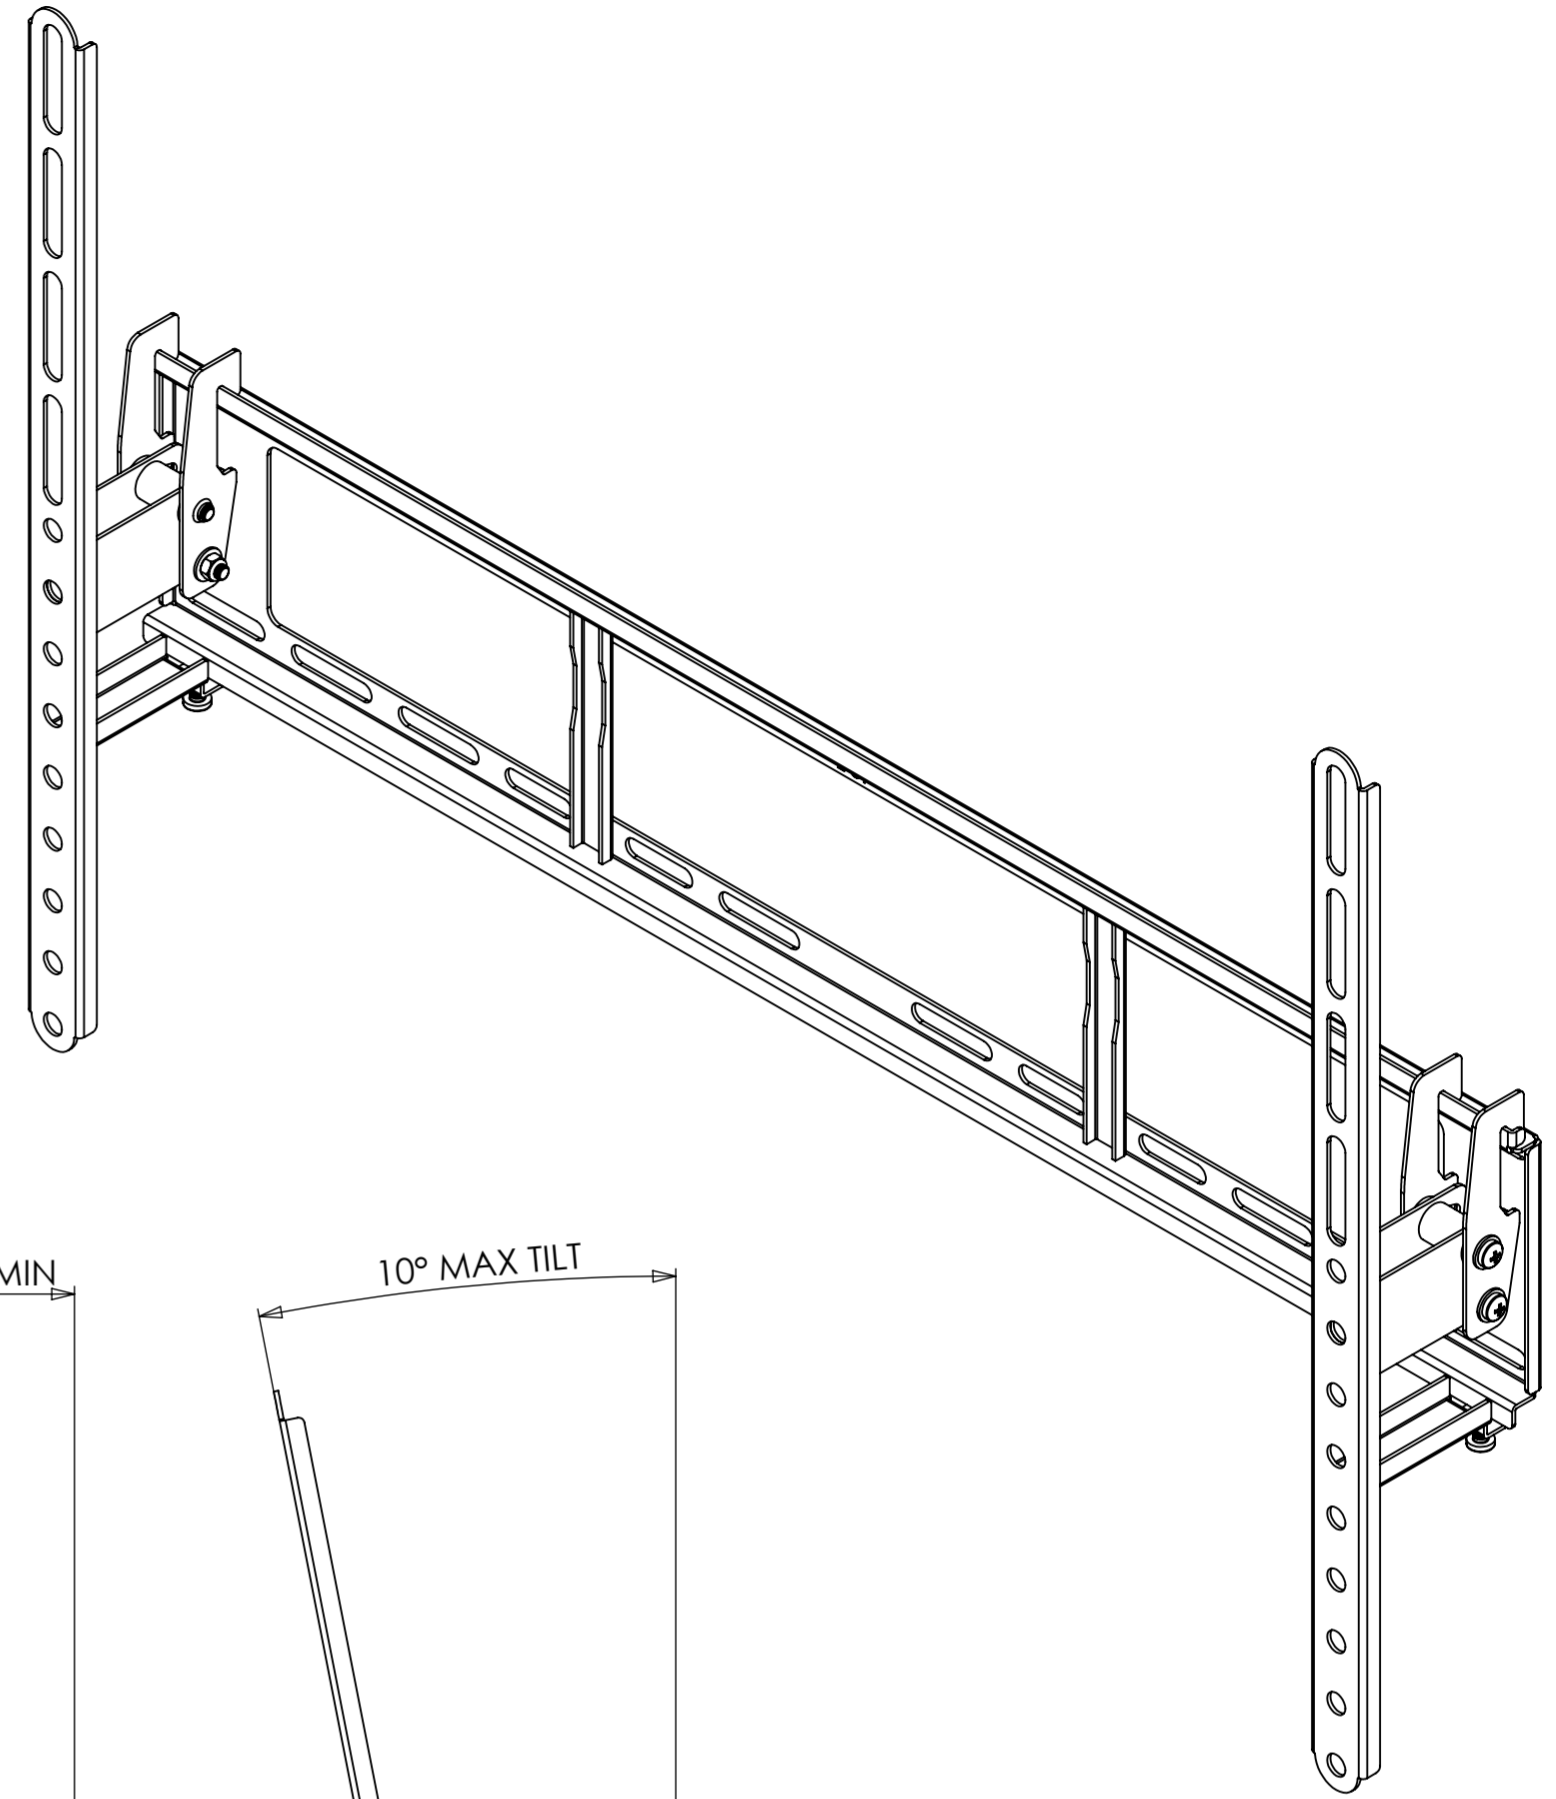

H

[25.197]  
640

50-600 VESA (HORZ TV FIXING CTRS)

[3.022]  
76.75 MIN

10° MAX TILT

PRODUCT WEIGHT 1460.80 grams  
(AS SHOWN WITHOUT PACKAGING AND FIXINGS)

The copyright of this drawing is the property of AVF Group Ltd