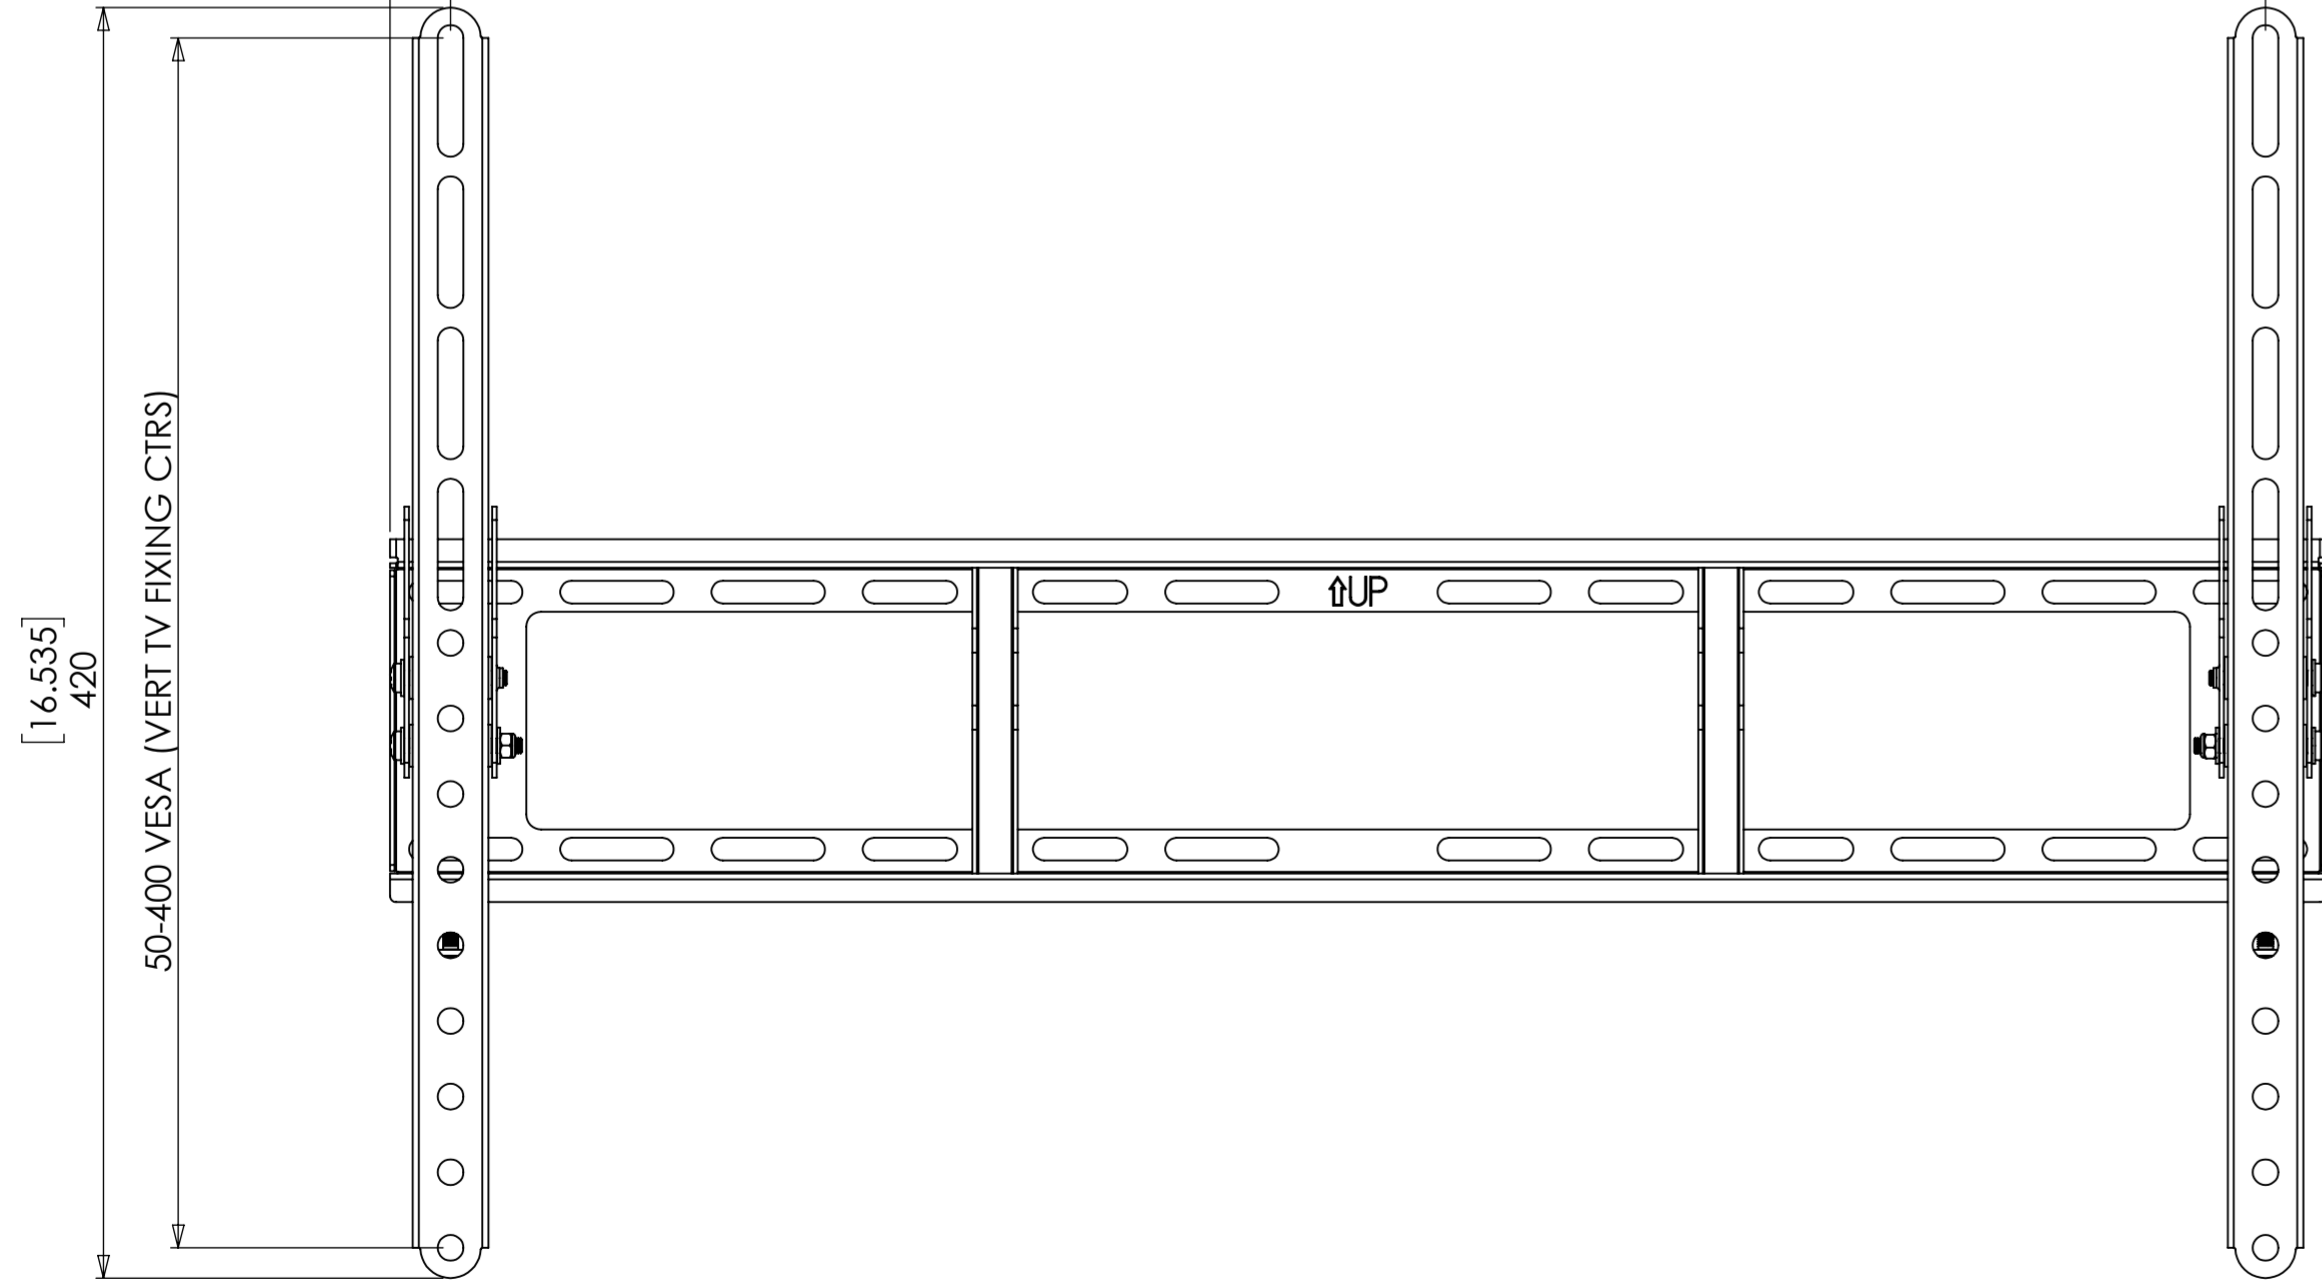

H

[25.197]  
640

50-600 VESA (HORZ TV FIXING CTRS)

[3.022]  
76.75 MIN

10° MAX TILT

PRODUCT WEIGHT 1460.80 grams  
(AS SHOWN WITHOUT PACKAGING AND FIXINGS)

The copyright of this drawing is the property of AVF Group Ltd