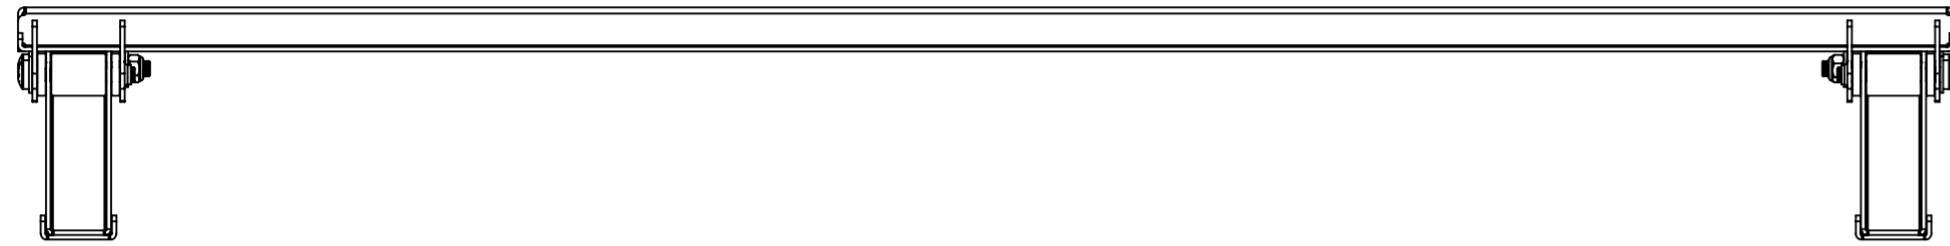

H

[25.197]  
640

50-600 VESA (HORZ TV FIXING CTRS)

[3.022]  
76.75 MIN

10° MAX TILT

PRODUCT WEIGHT 1460.80 grams  
(AS SHOWN WITHOUT PACKAGING AND FIXINGS)

The copyright of this drawing is the property of AVF Group Ltd