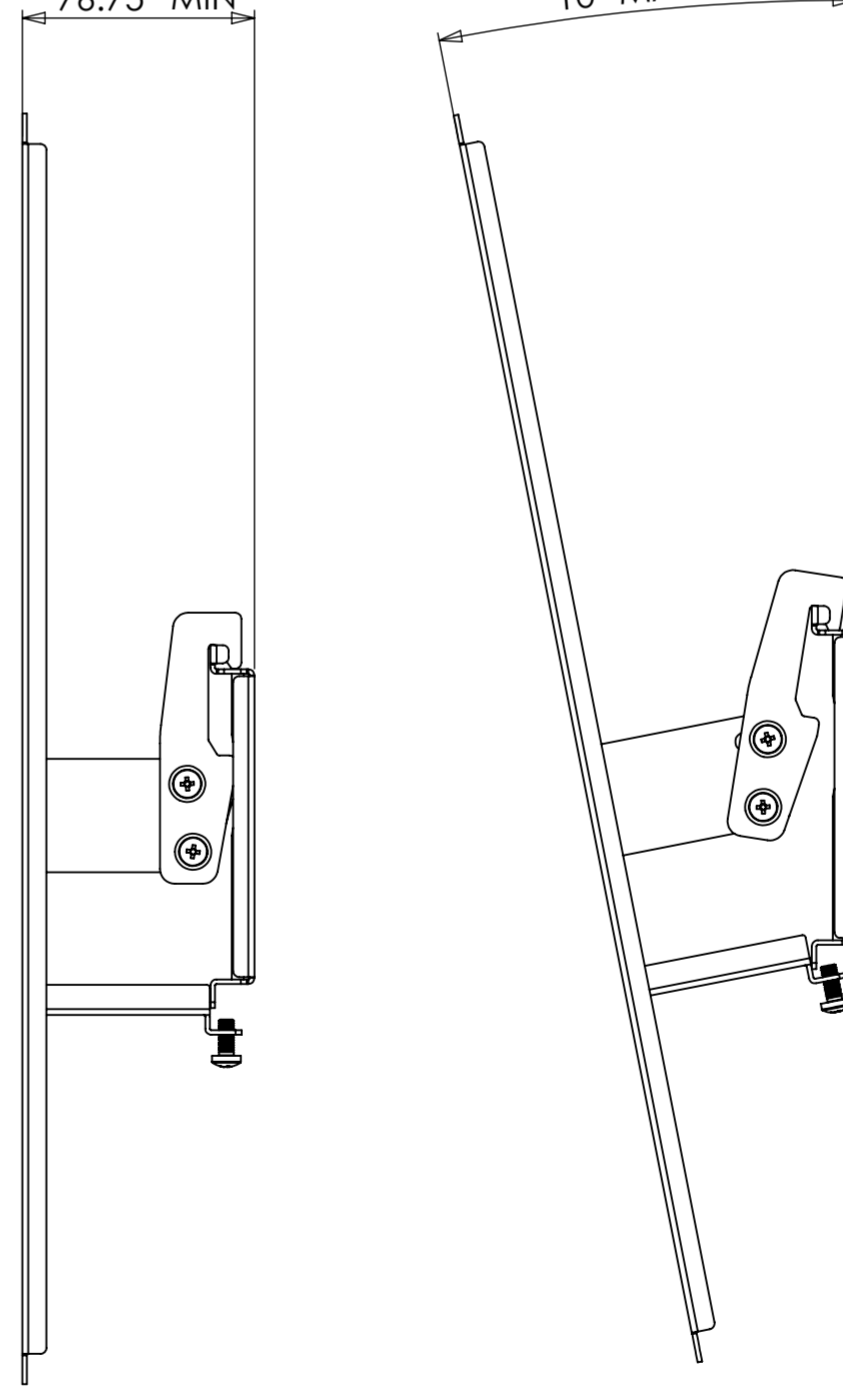

H

[25.197]  
640

50-600 VESA (HORZ TV FIXING CTRS)

[3.022]  
76.75 MIN

10° MAX TILT

PRODUCT WEIGHT 1460.80 grams  
(AS SHOWN WITHOUT PACKAGING AND FIXINGS)

The copyright of this drawing is the property of AVF Group Ltd