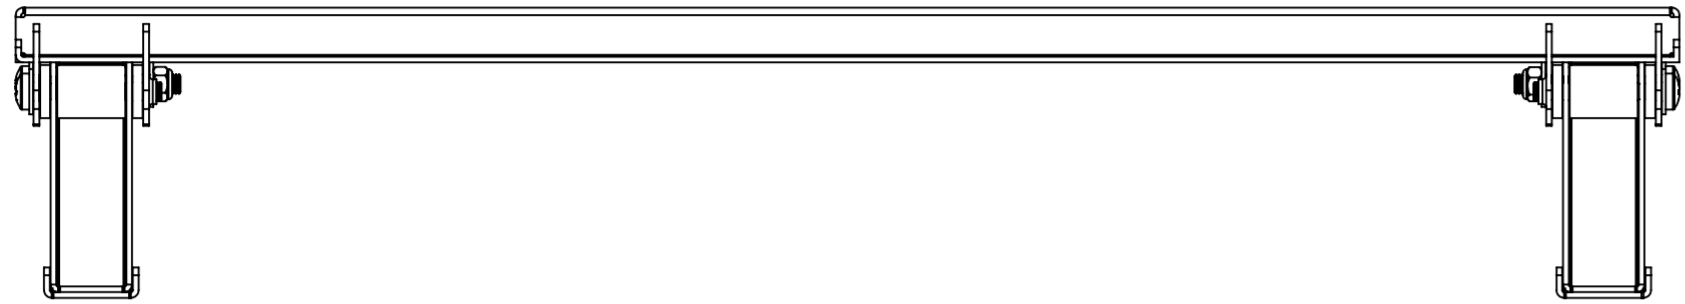

1 2 3 4 5 6 7 8 9 10 11 12

A  
B  
C  
D  
E  
F  
G  
H

[17.323]  
440

50-400 VESA (HORZ TV FIXING CTRS)

[16.535]  
420

50-400 VESA (VERT TV FIXING CTRS)

↑UP

[3.022]  
76.75 MIN

10° MAX TILT

PRODUCT WEIGHT 971.45 grams  
(AS SHOWN WITHOUT PACKAGING AND FIXINGS)

The copyright of this drawing is the property of AVF Group Ltd