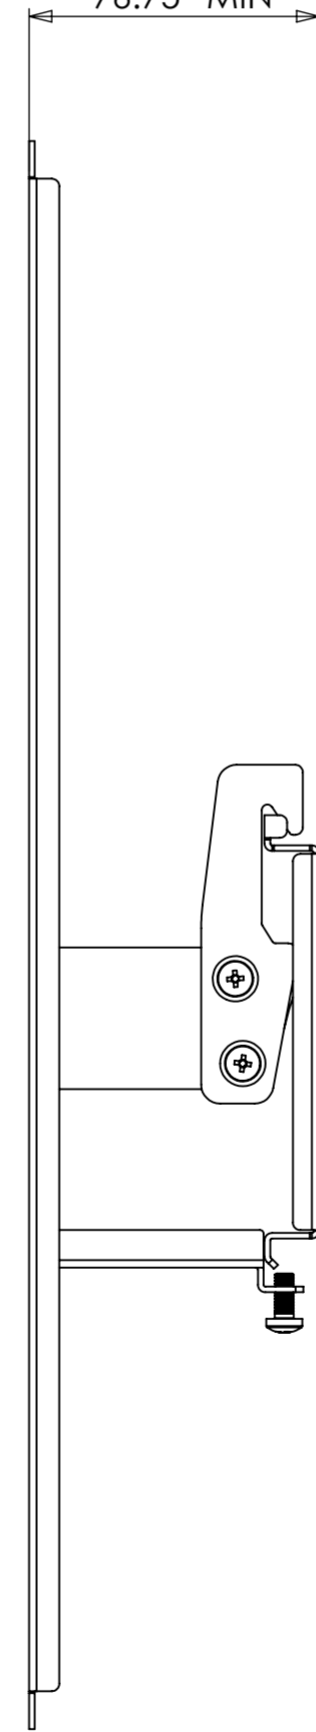

1 2 3 4 5 6 7 8 9 10 11 12

A  
B  
C  
D  
E  
F  
G  
H

[17.323]  
440

50-400 VESA (HORZ TV FIXING CTRS)

[16.535]  
420

50-400 VESA (VERT TV FIXING CTRS)

↑UP

[3.022]  
76.75 MIN

10° MAX TILT

PRODUCT WEIGHT 971.45 grams  
(AS SHOWN WITHOUT PACKAGING AND FIXINGS)

The copyright of this drawing is the property of AVF Group Ltd