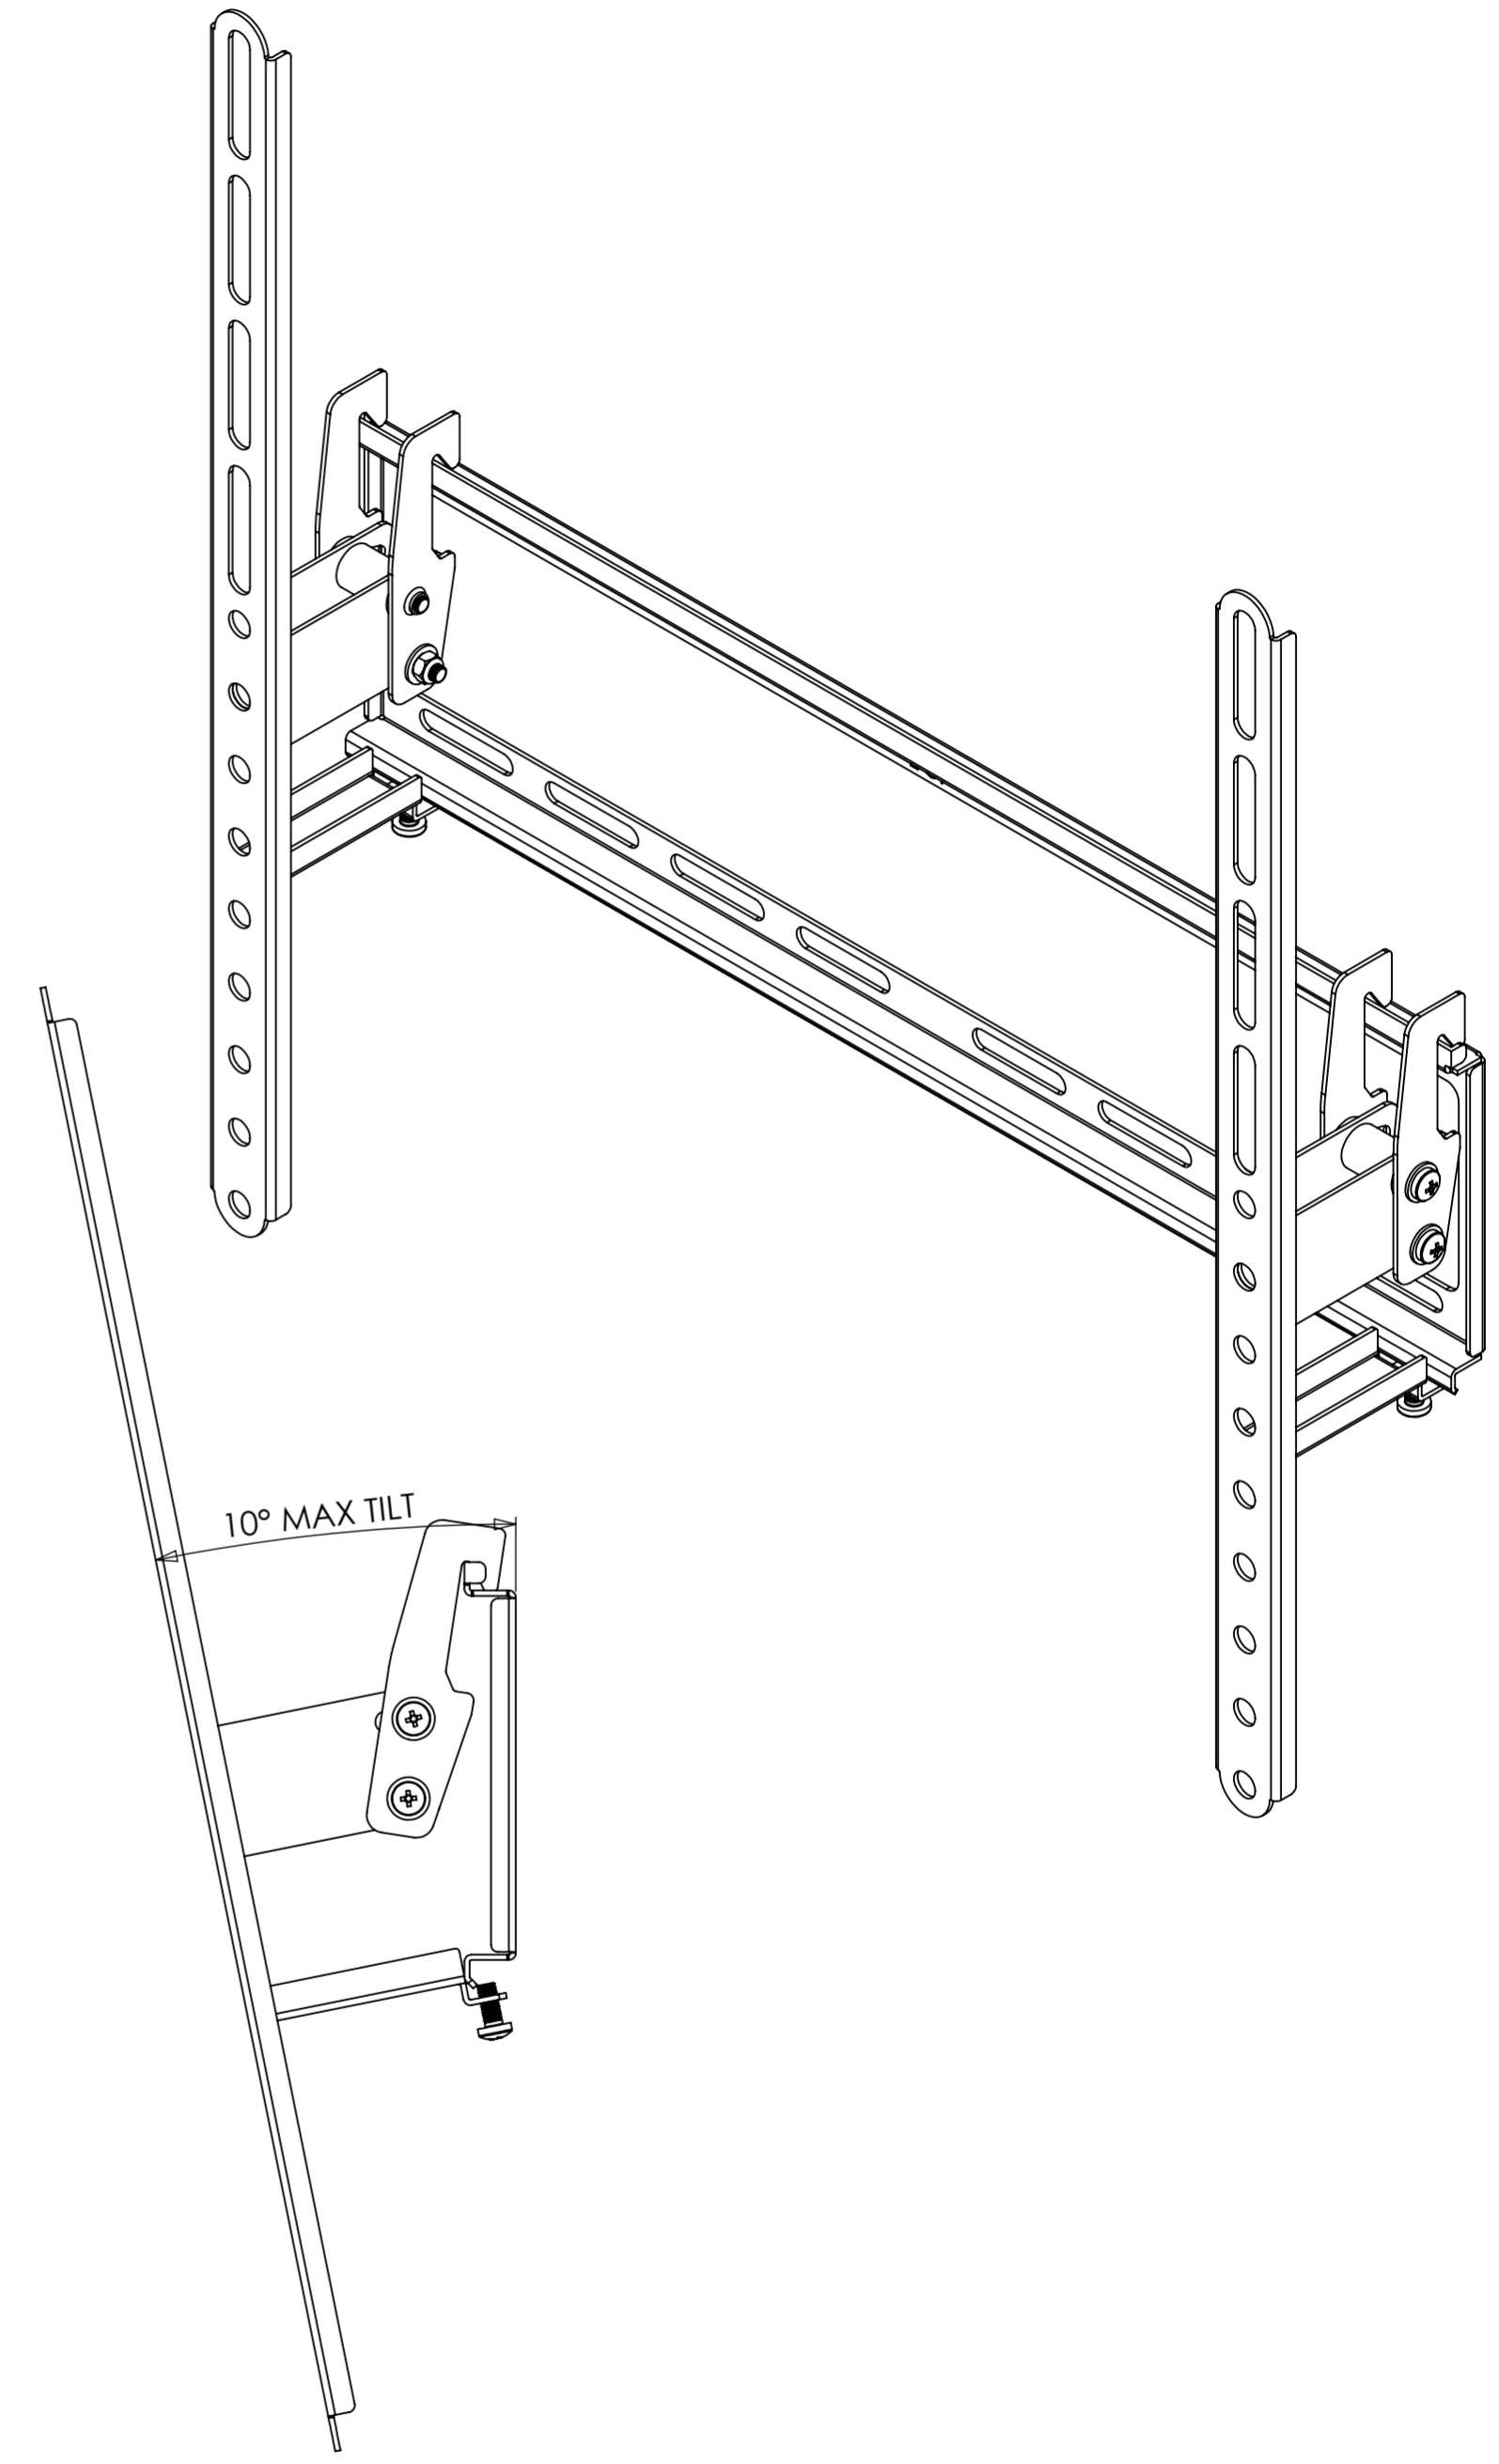

1 2 3 4 5 6 7 8 9 10 11 12

A  
B  
C  
D  
E  
F  
G  
H

[17.323]  
440

50-400 VESA (HORZ TV FIXING CTRS)

[16.535]  
420

50-400 VESA (VERT TV FIXING CTRS)

↑UP

[3.022]  
76.75 MIN

10° MAX TILT

PRODUCT WEIGHT 971.45 grams  
(AS SHOWN WITHOUT PACKAGING AND FIXINGS)

The copyright of this drawing is the property of AVF Group Ltd