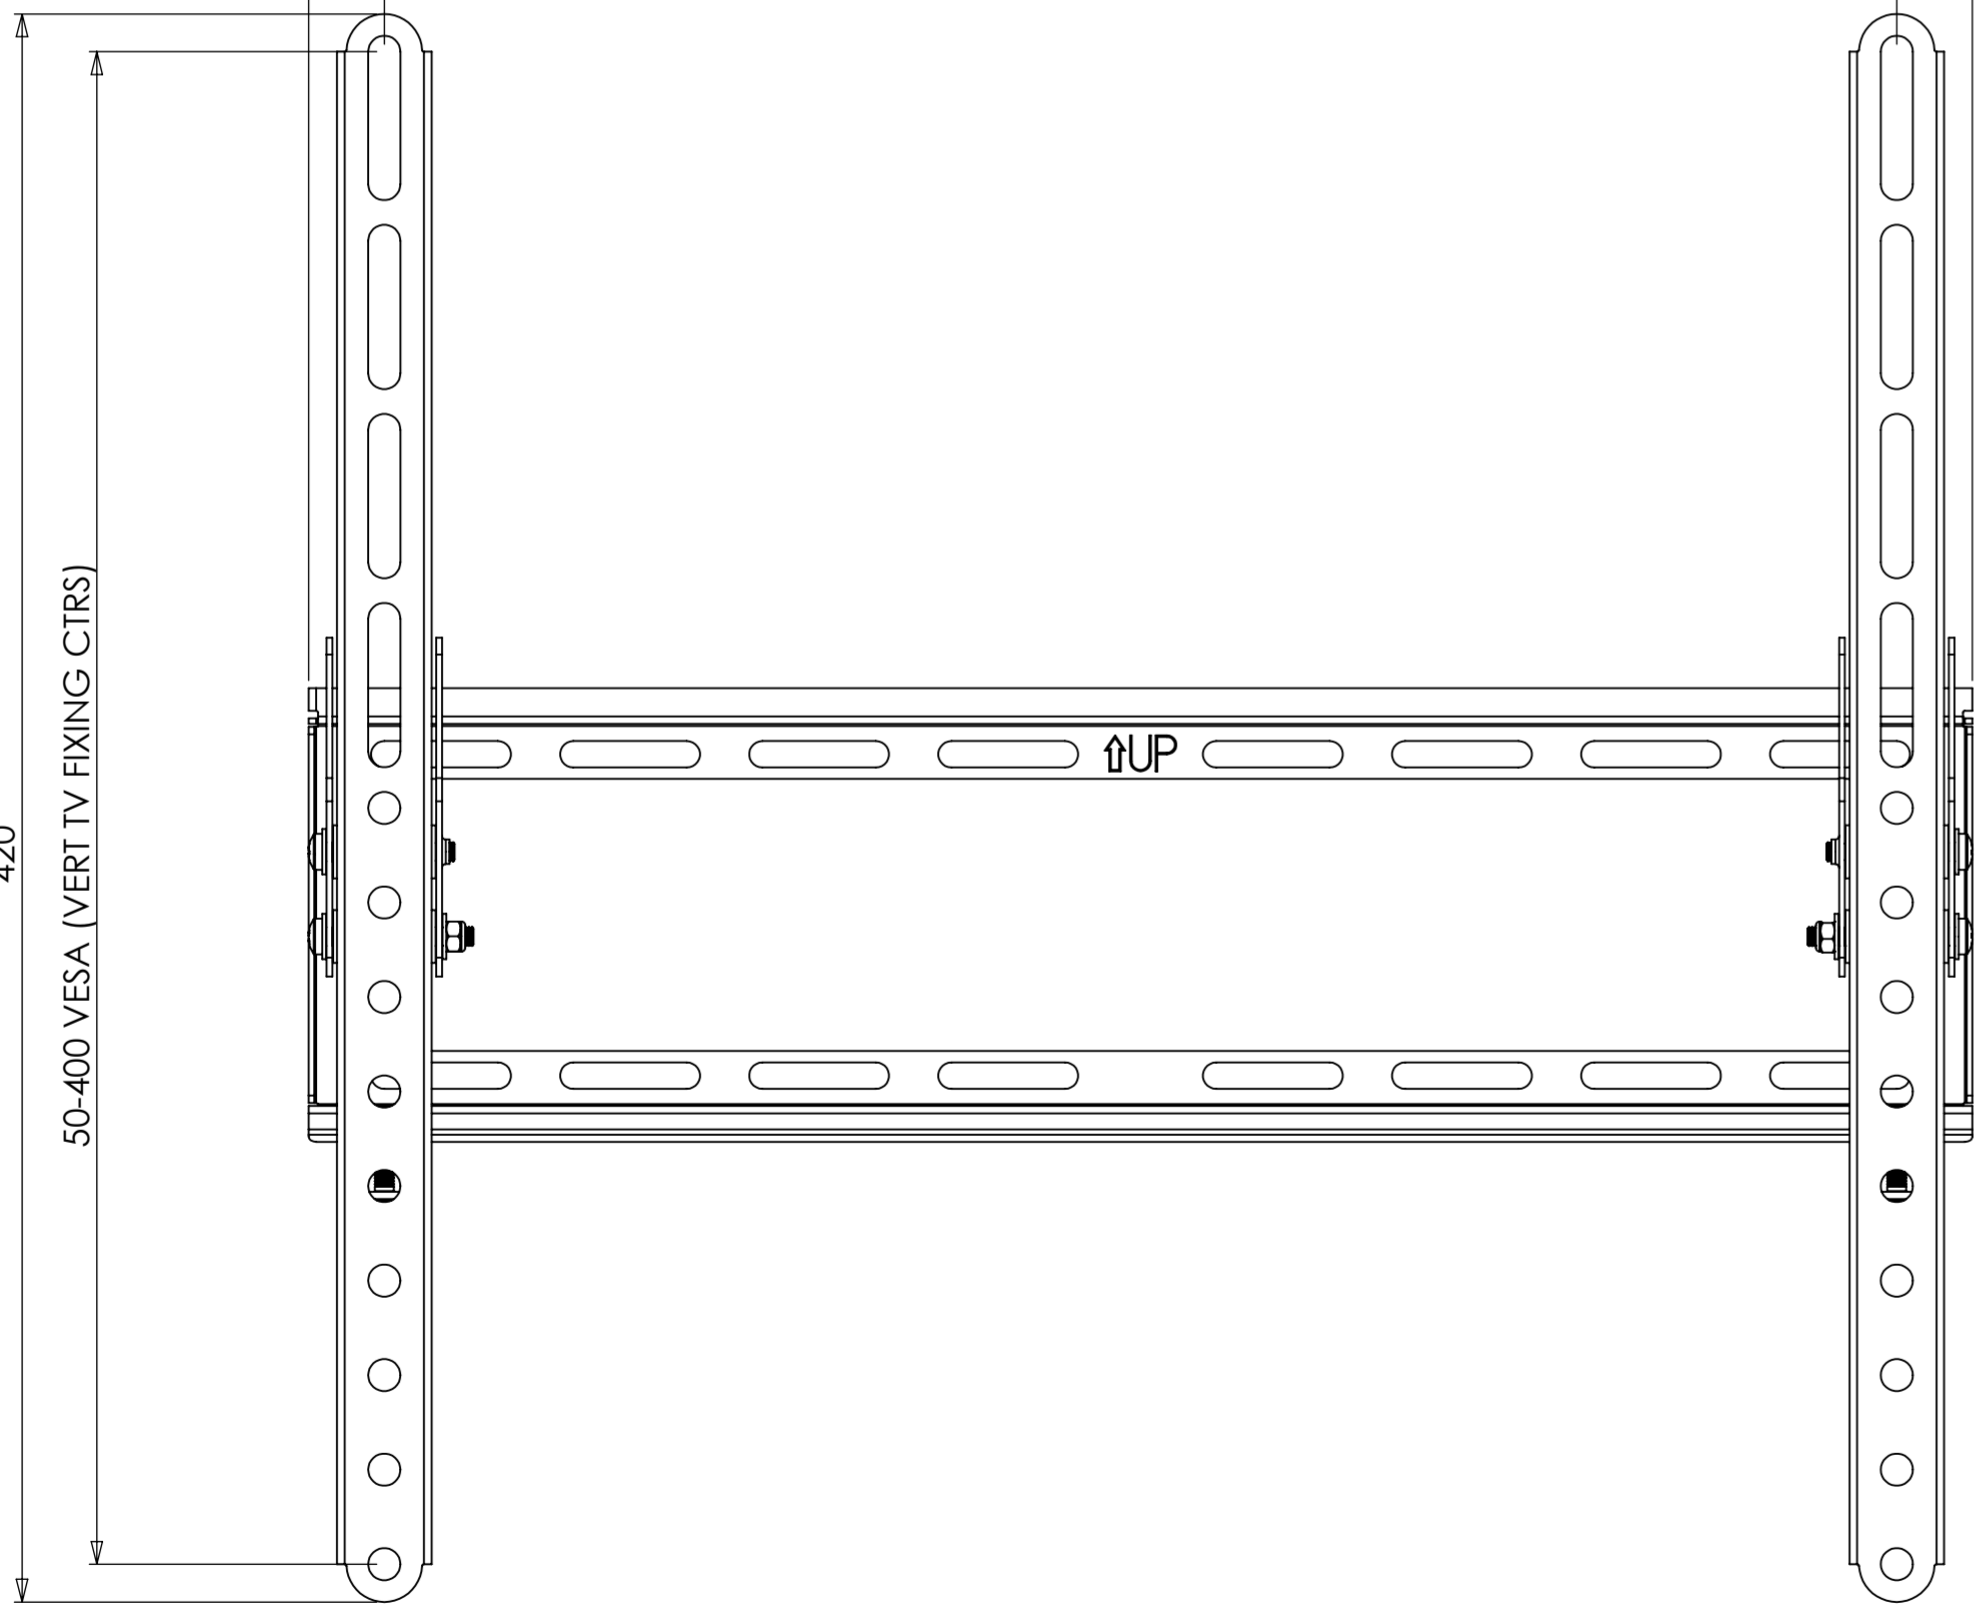

1 2 3 4 5 6 7 8 9 10 11 12

A  
B  
C  
D  
E  
F  
G  
H

[17.323]  
440

50-400 VESA (HORZ TV FIXING CTRS)

[16.535]  
420

50-400 VESA (VERT TV FIXING CTRS)

↑UP

[3.022]  
76.75 MIN

10° MAX TILT

PRODUCT WEIGHT 971.45 grams  
(AS SHOWN WITHOUT PACKAGING AND FIXINGS)

The copyright of this drawing is the property of AVF Group Ltd