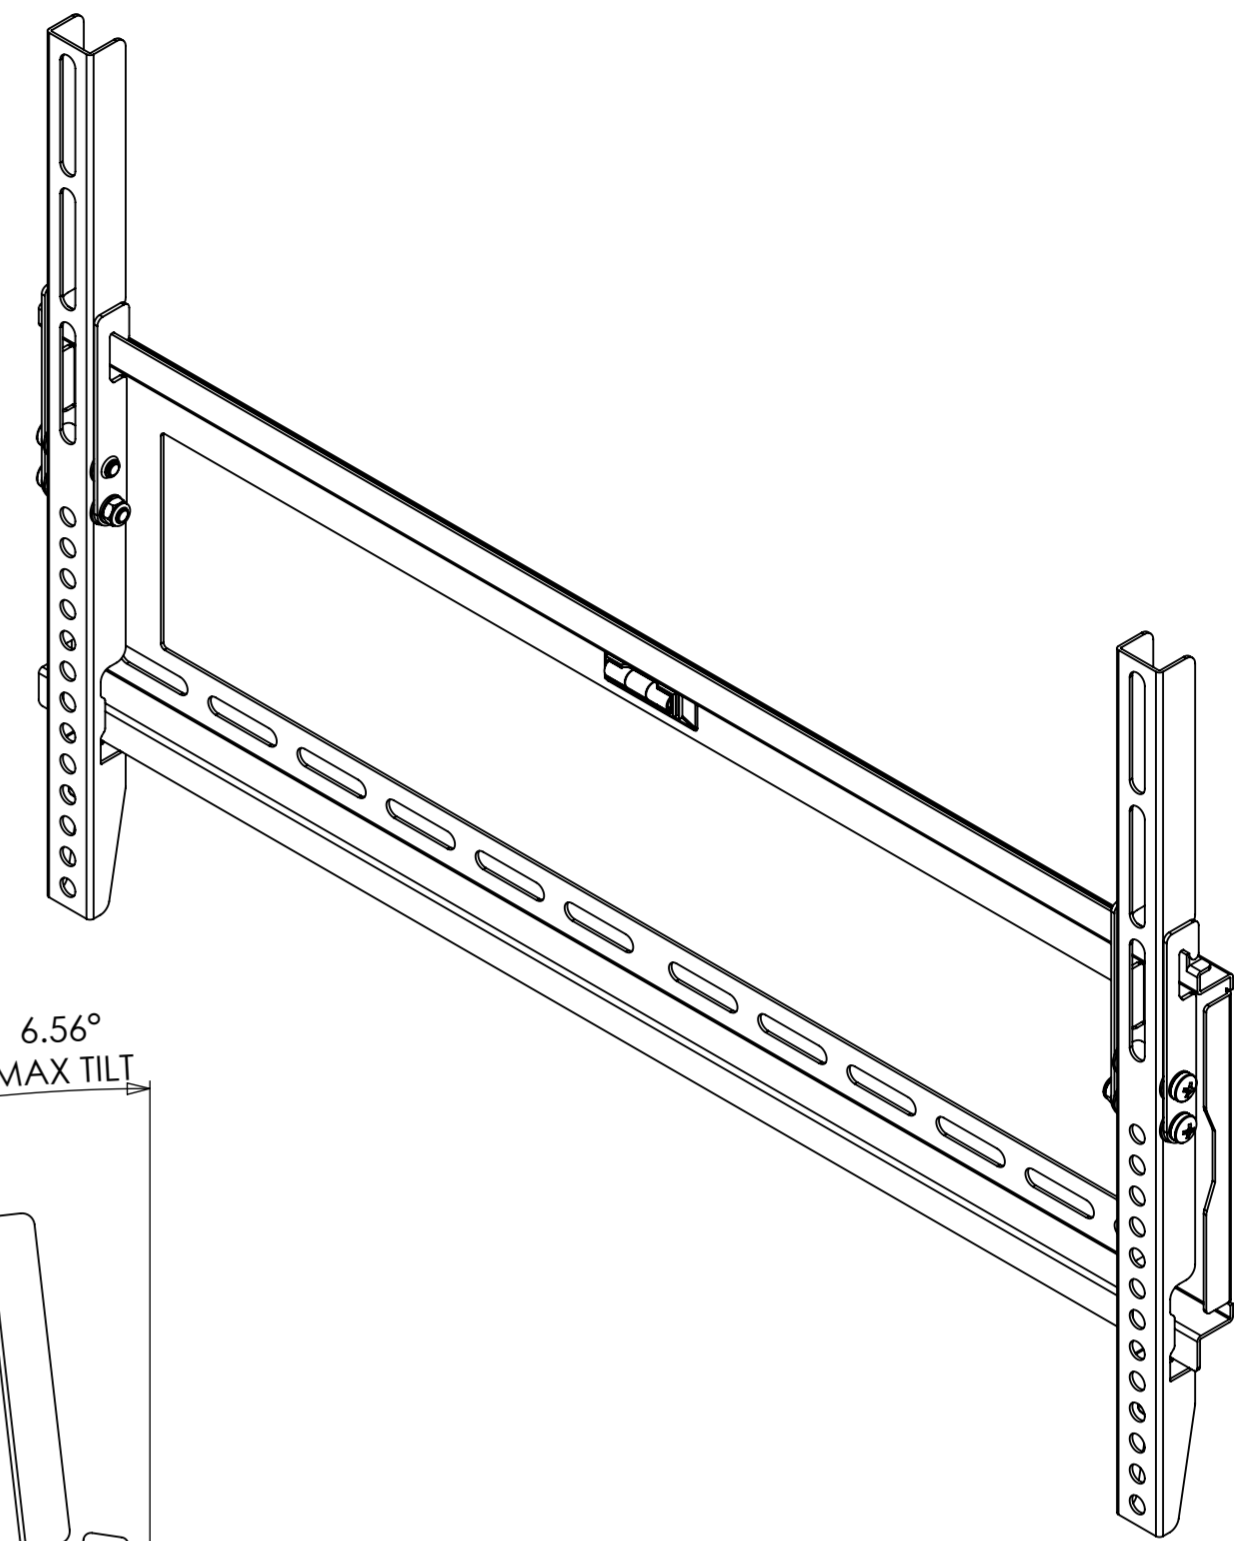

28.75 MIN
(ADDITIONAL SPACERS INCLUDED)

6.56°
MAX TILT

PRODUCT WEIGHT 1895.96 grams
(AS SHOWN WITHOUT PACKAGING AND FIXINGS)