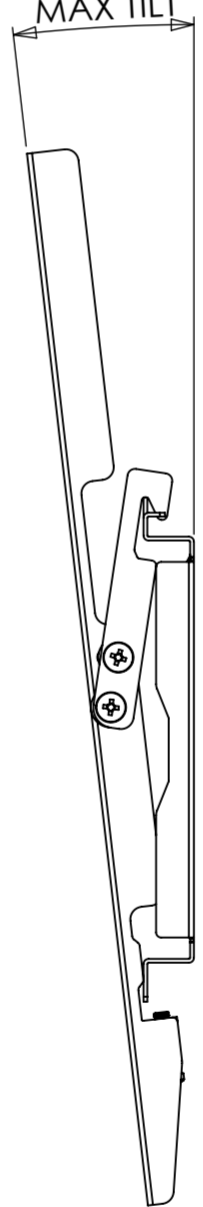

28.75 MIN
(ADDITIONAL SPACERS INCLUDED)

6.56°
MAX TILT

PRODUCT WEIGHT 1895.96 grams
(AS SHOWN WITHOUT PACKAGING AND FIXINGS)