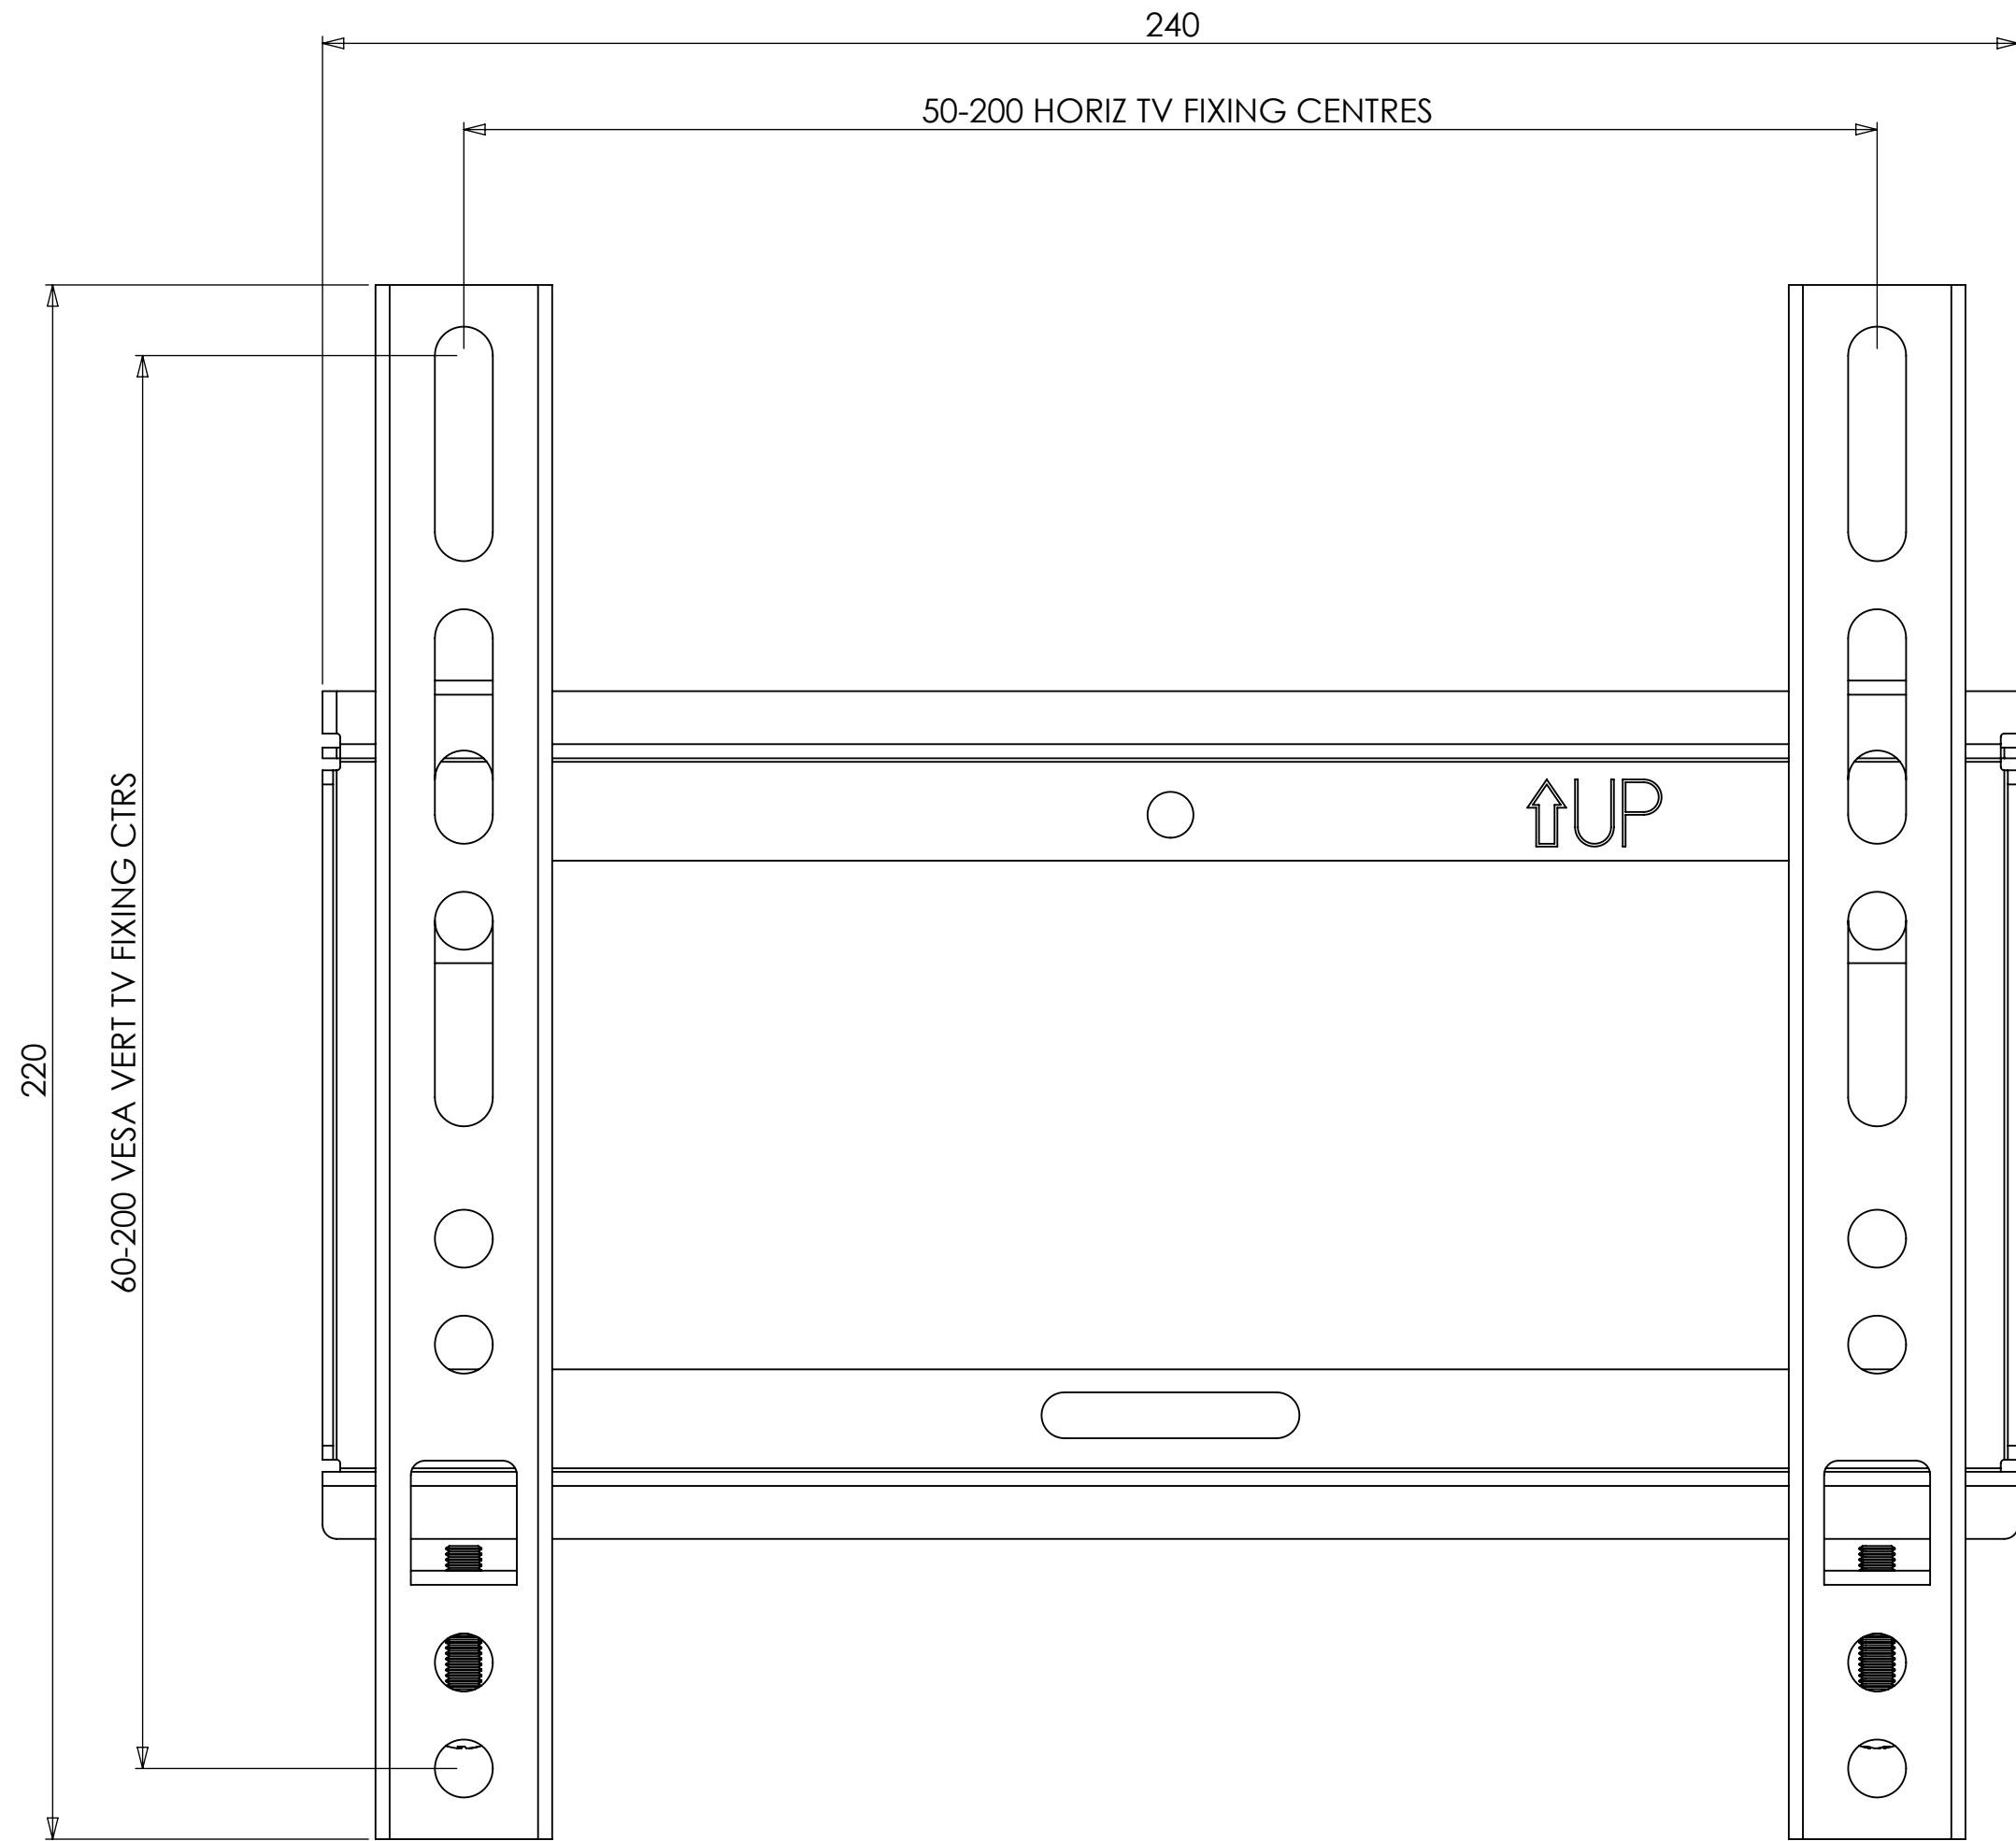

PRODUCT WEIGHT 407.46 grams
(AS SHOWN WITHOUT PACKAGING AND FIXINGS)