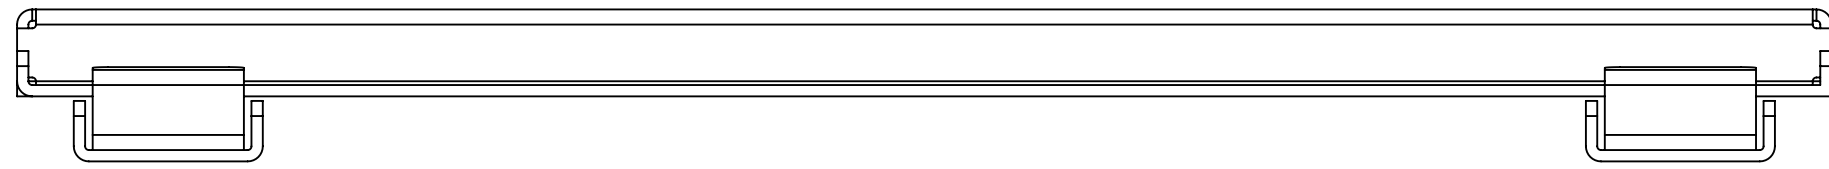

PRODUCT WEIGHT 407.46 grams
(AS SHOWN WITHOUT PACKAGING AND FIXINGS)