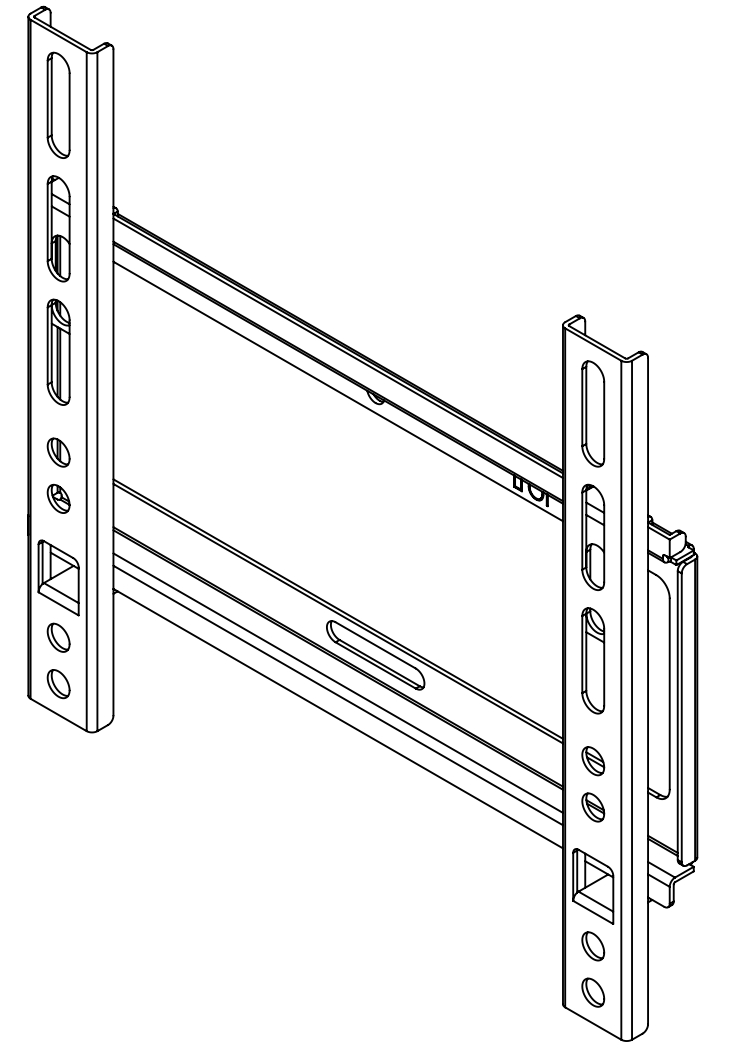

PRODUCT WEIGHT 407.46 grams
(AS SHOWN WITHOUT PACKAGING AND FIXINGS)