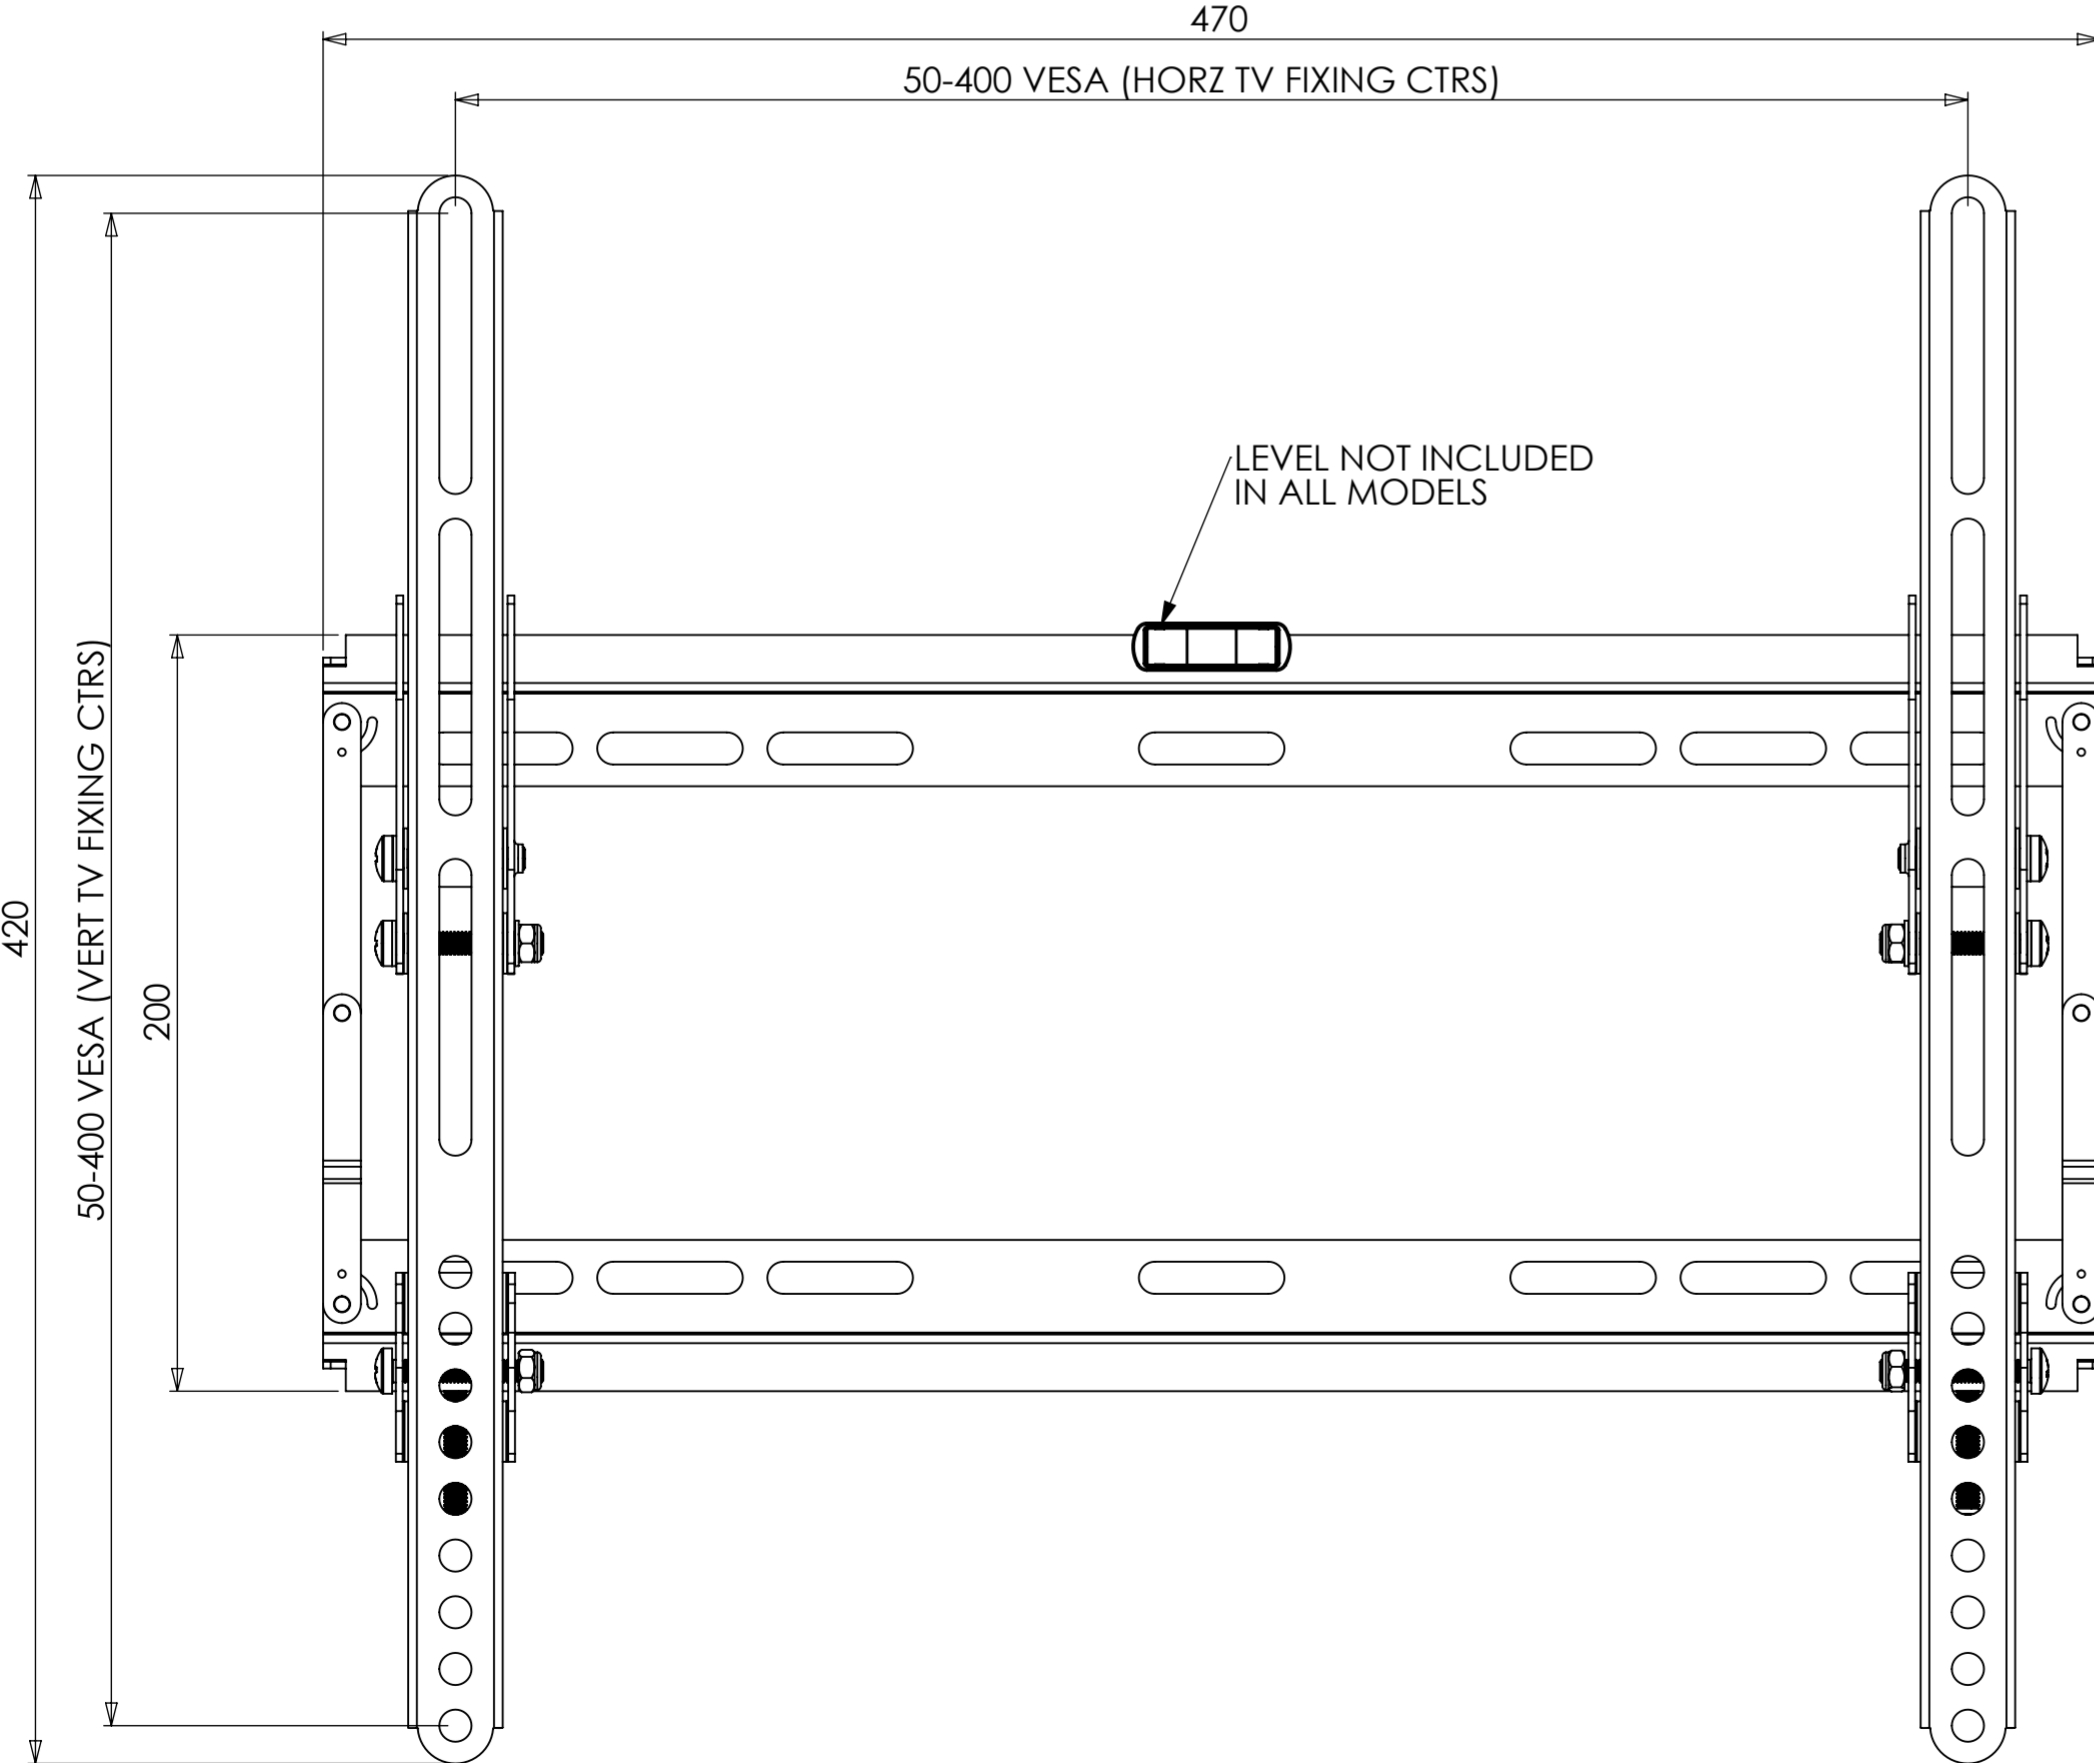

470  
50-400 VESA (HORZ TV FIXING CTRS)

34 MIN  
(ADDITIONAL SPACERS INCLUDED)

15.50° MAX TILT

PRODUCT WEIGHT 1652.92 grams  
(AS SHOWN WITHOUT PACKAGING AND FIXINGS)