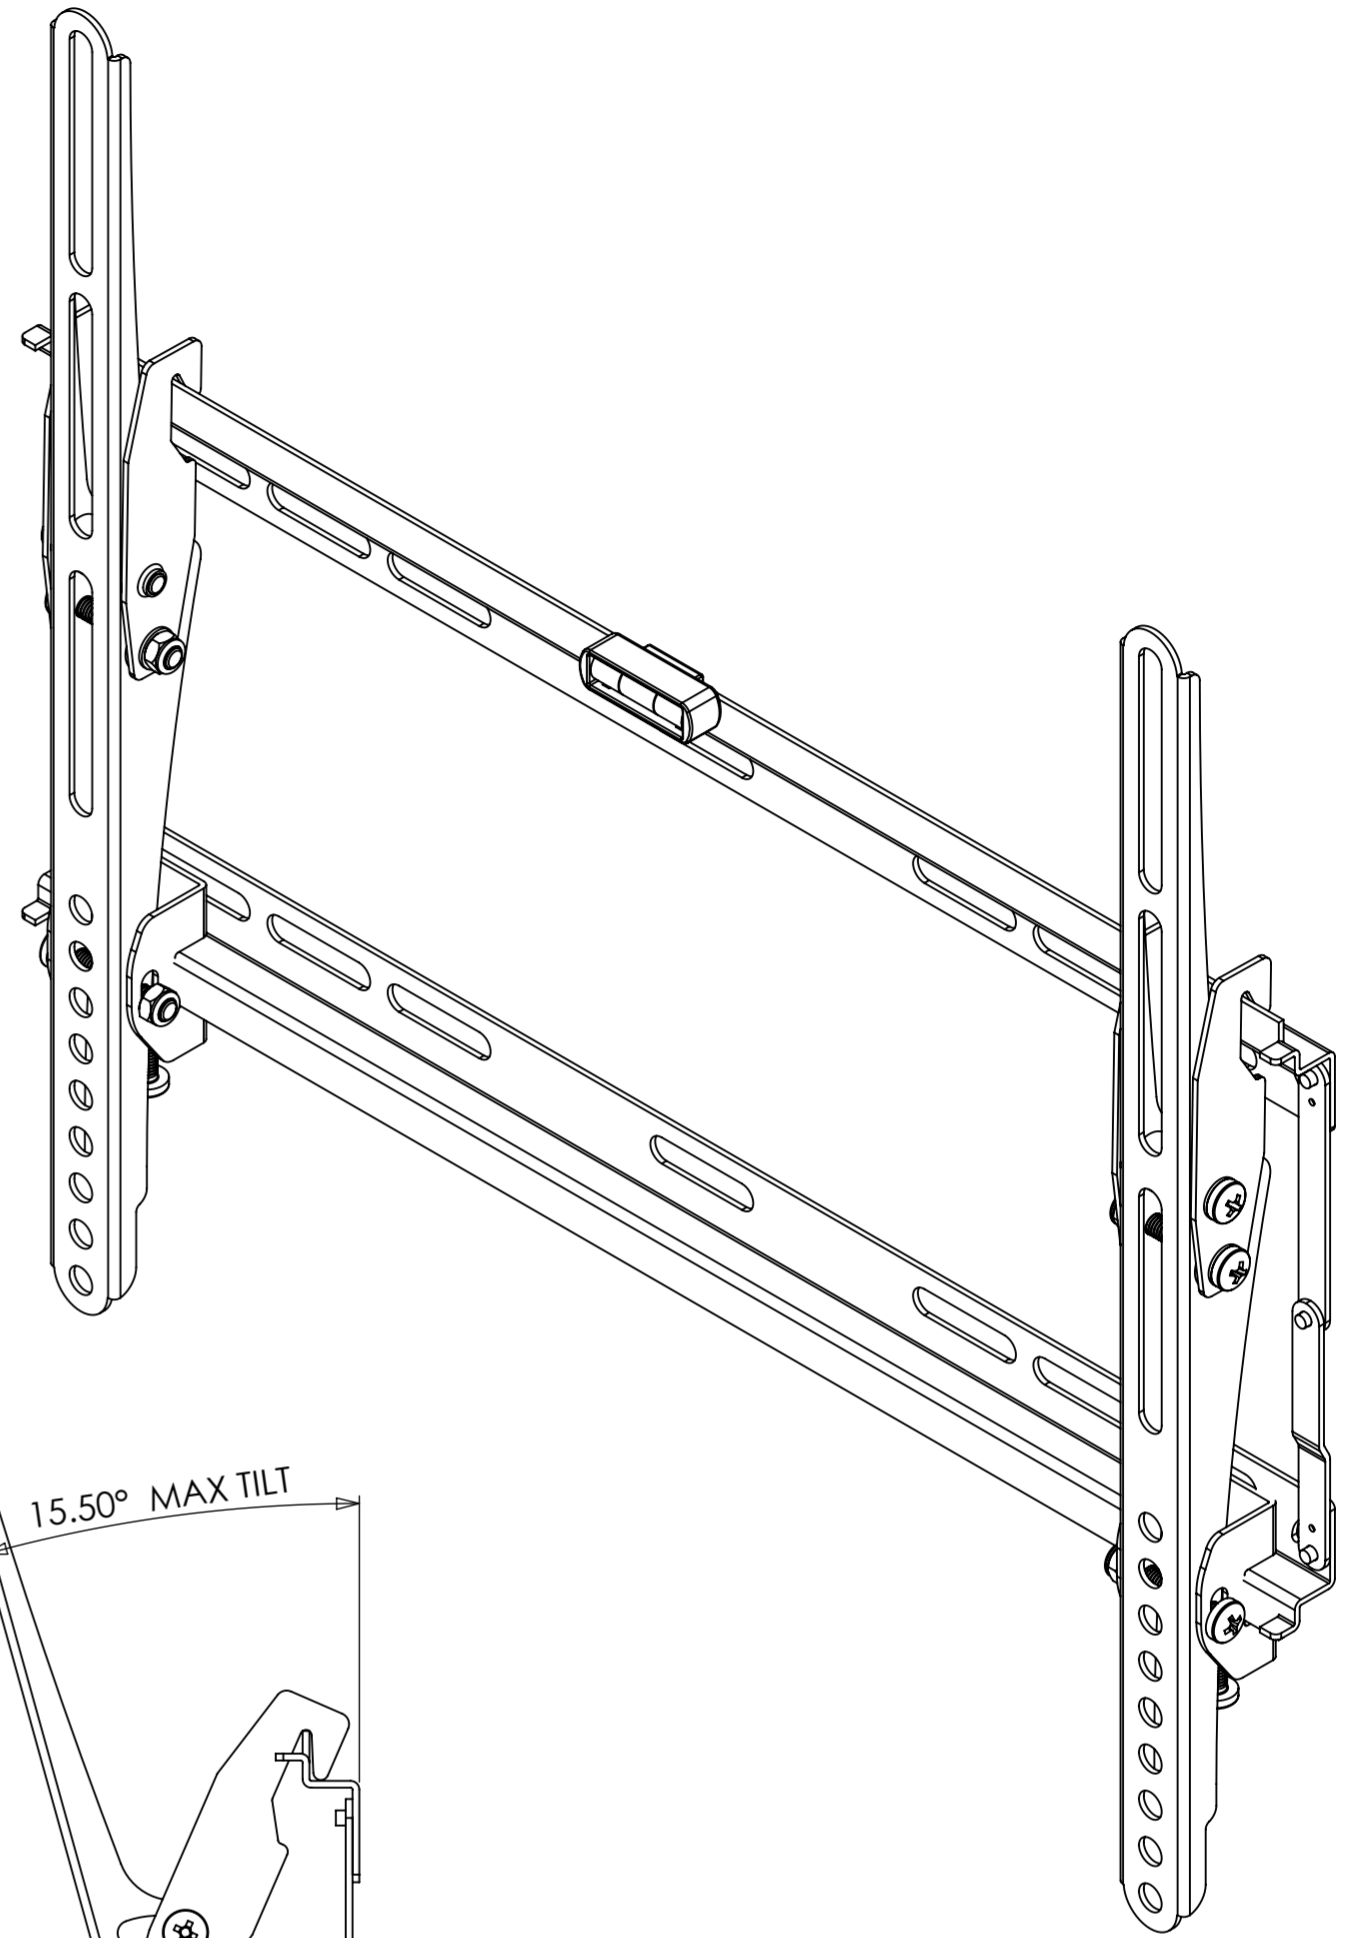

470  
50-400 VESA (HORZ TV FIXING CTRS)

34 MIN  
(ADDITIONAL SPACERS INCLUDED)

15.50° MAX TILT

PRODUCT WEIGHT 1652.92 grams  
(AS SHOWN WITHOUT PACKAGING AND FIXINGS)