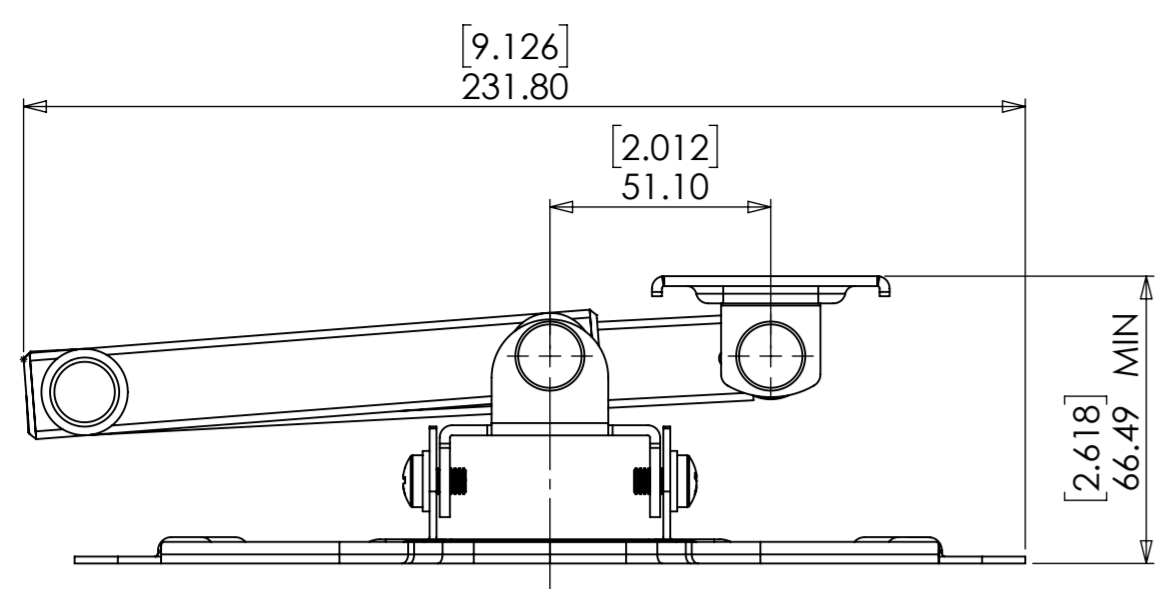

PRODUCT WEIGHT :- 1256.35 grams
(AS SHOWN WITHOUT PACKAGING AND FIXINGS)