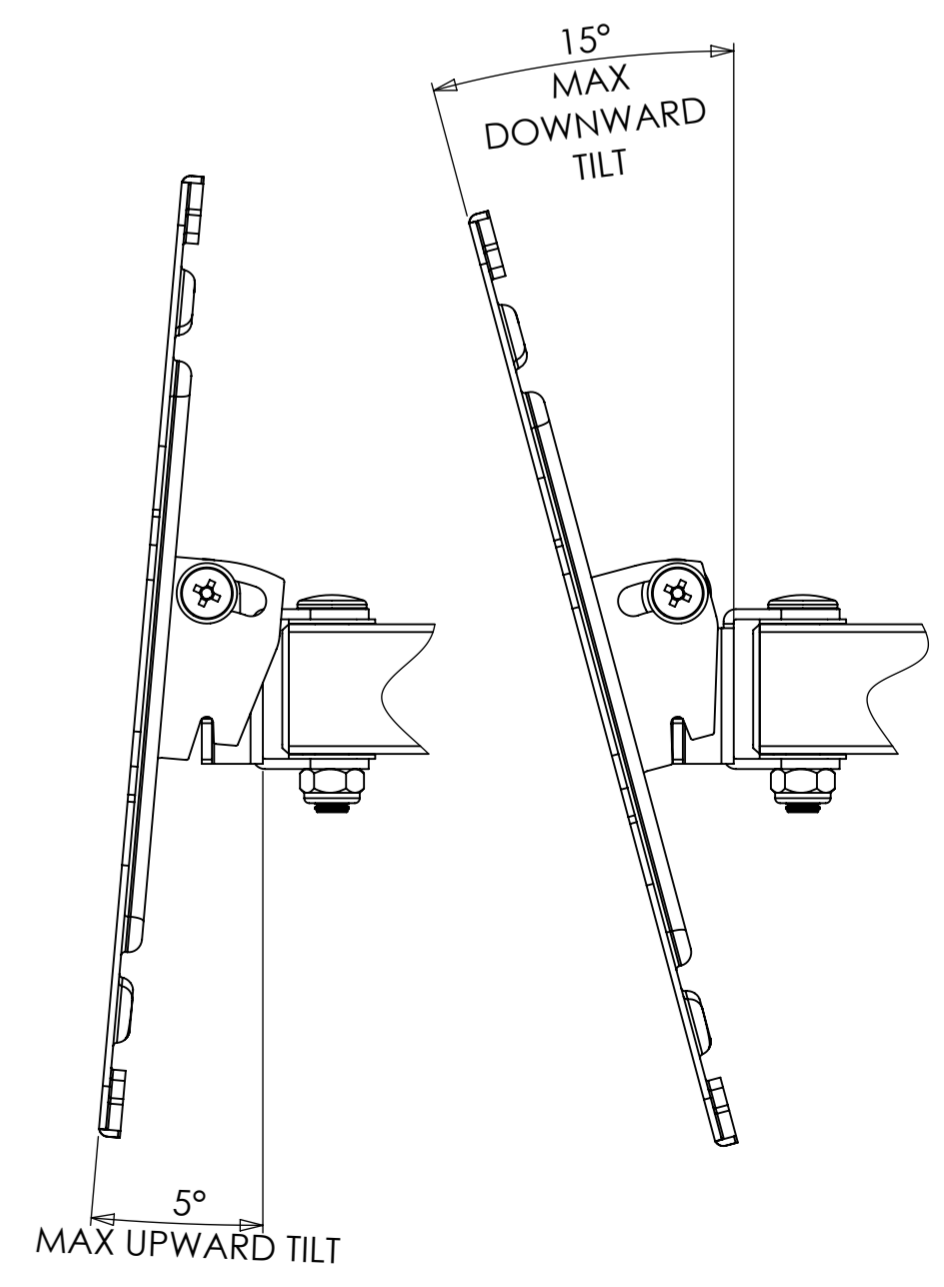

PRODUCT WEIGHT :- 1256.35 grams
(AS SHOWN WITHOUT PACKAGING AND FIXINGS)