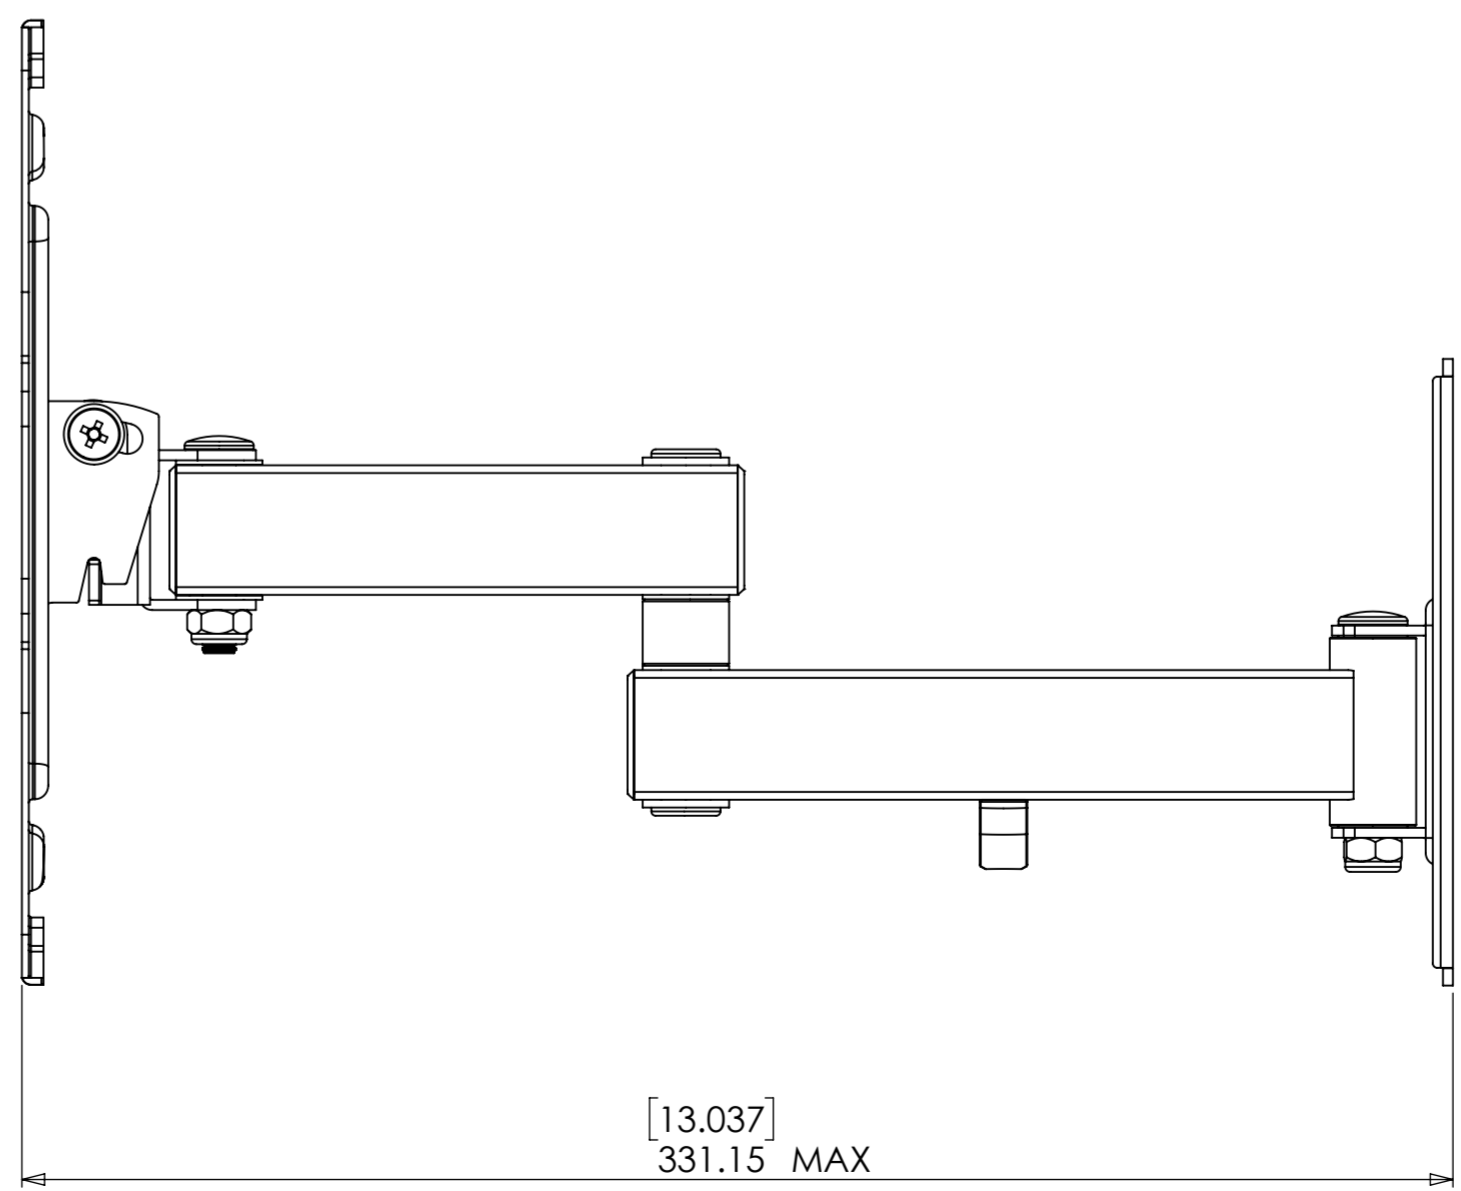

PRODUCT WEIGHT :- 1256.35 grams
(AS SHOWN WITHOUT PACKAGING AND FIXINGS)