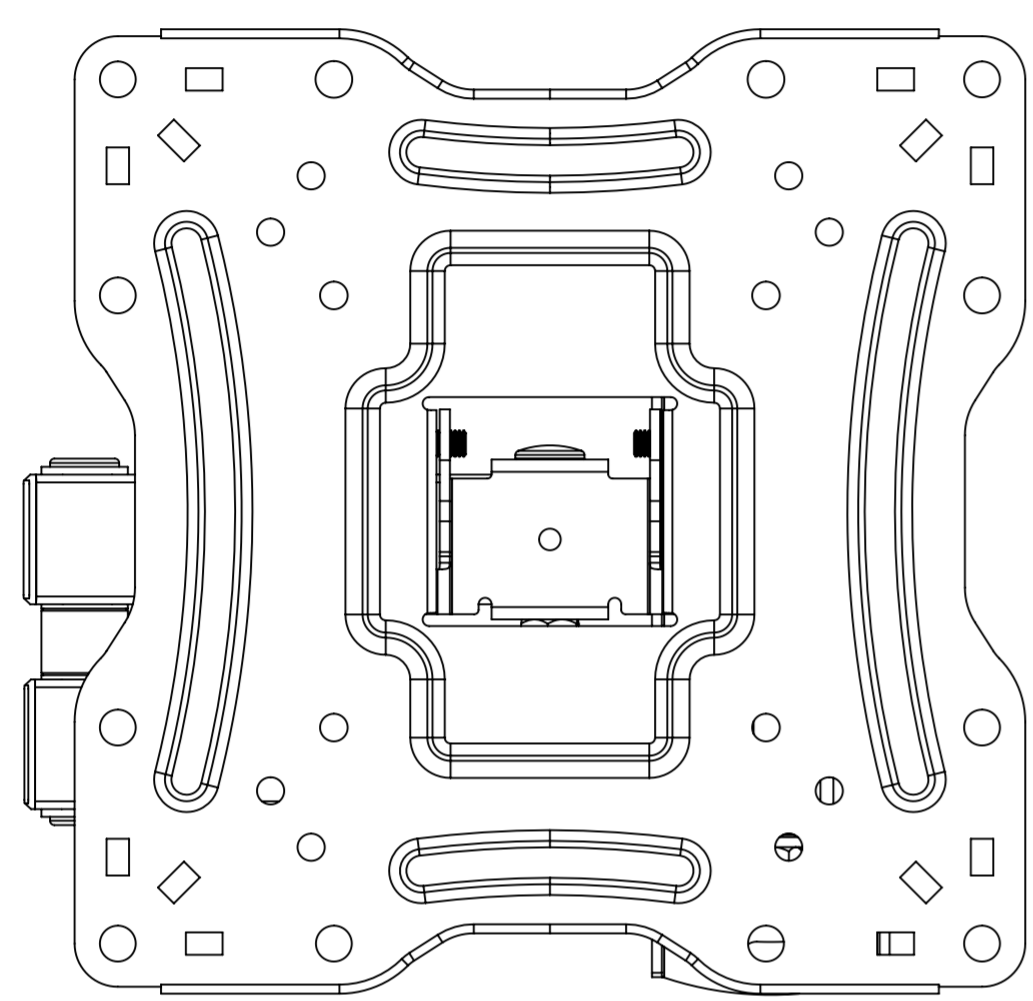

PRODUCT WEIGHT :- 1256.35 grams
(AS SHOWN WITHOUT PACKAGING AND FIXINGS)