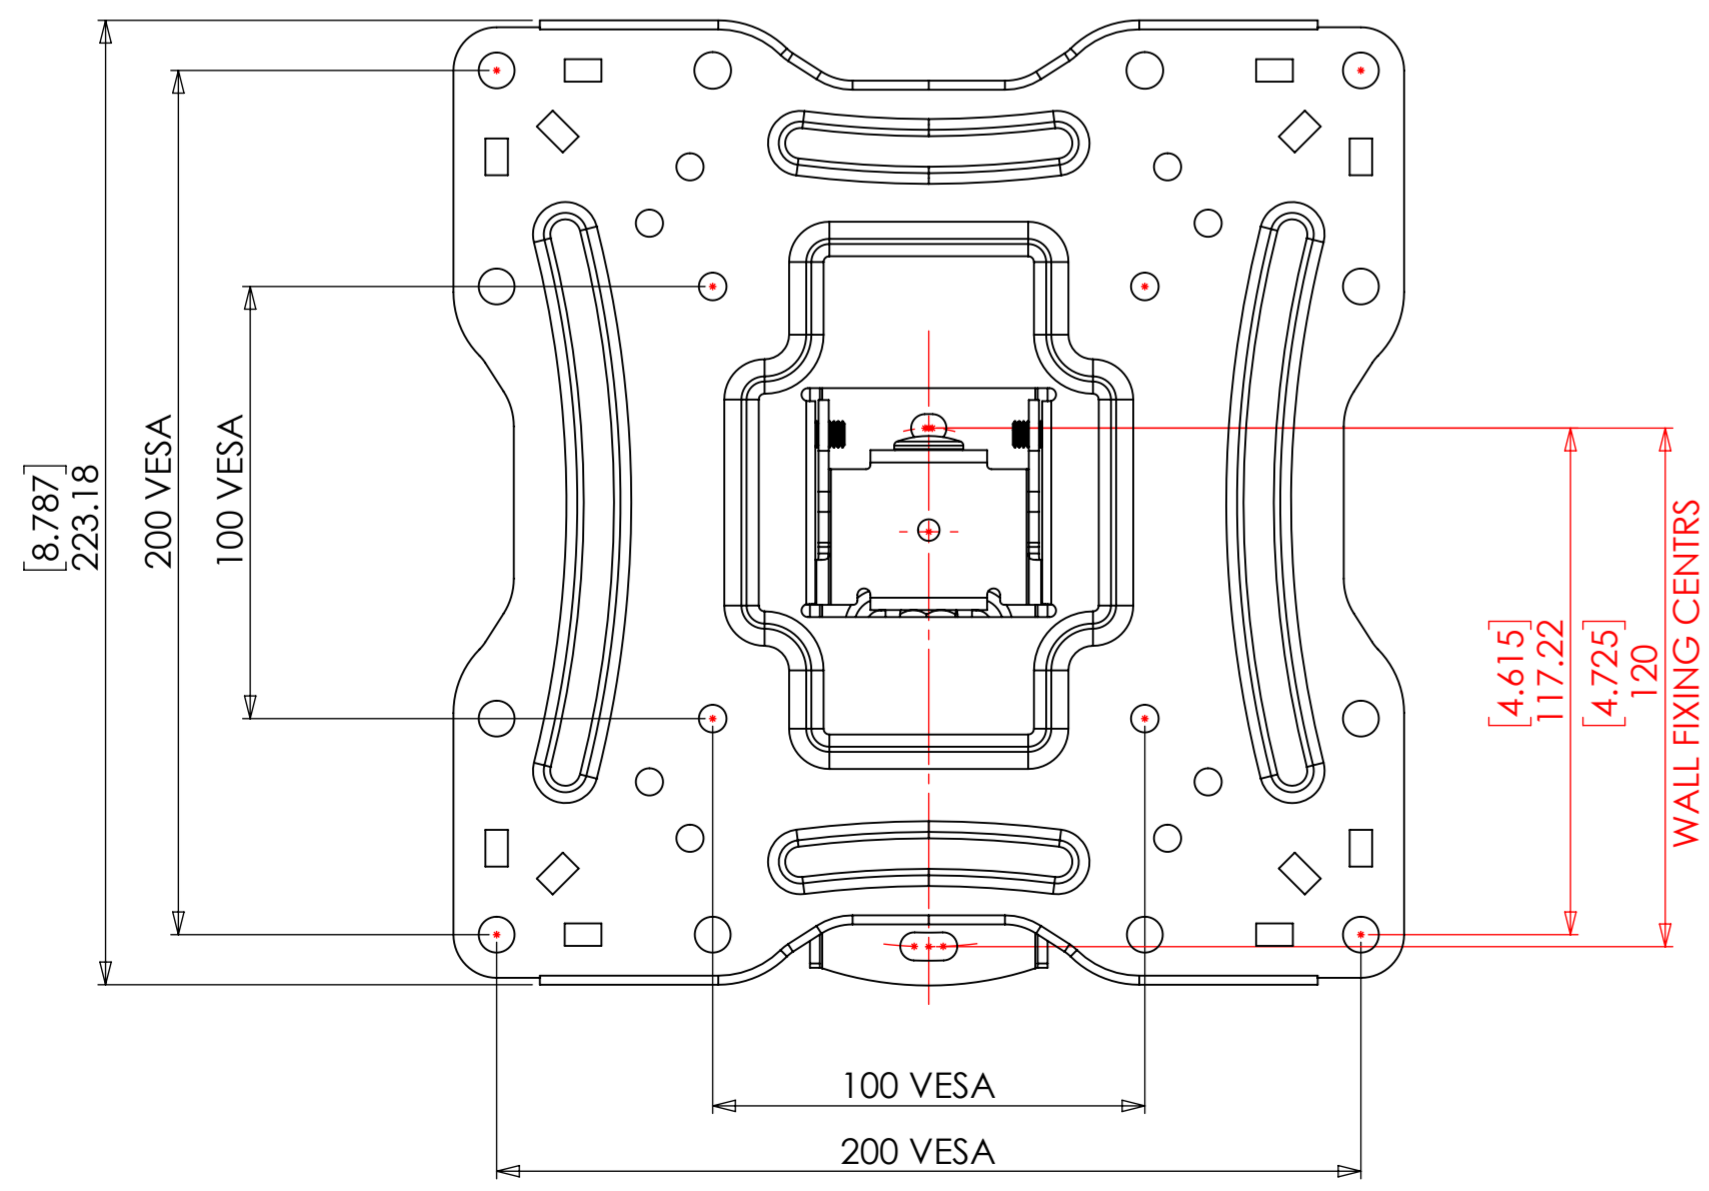

PRODUCT WEIGHT :- 1256.35 grams
(AS SHOWN WITHOUT PACKAGING AND FIXINGS)