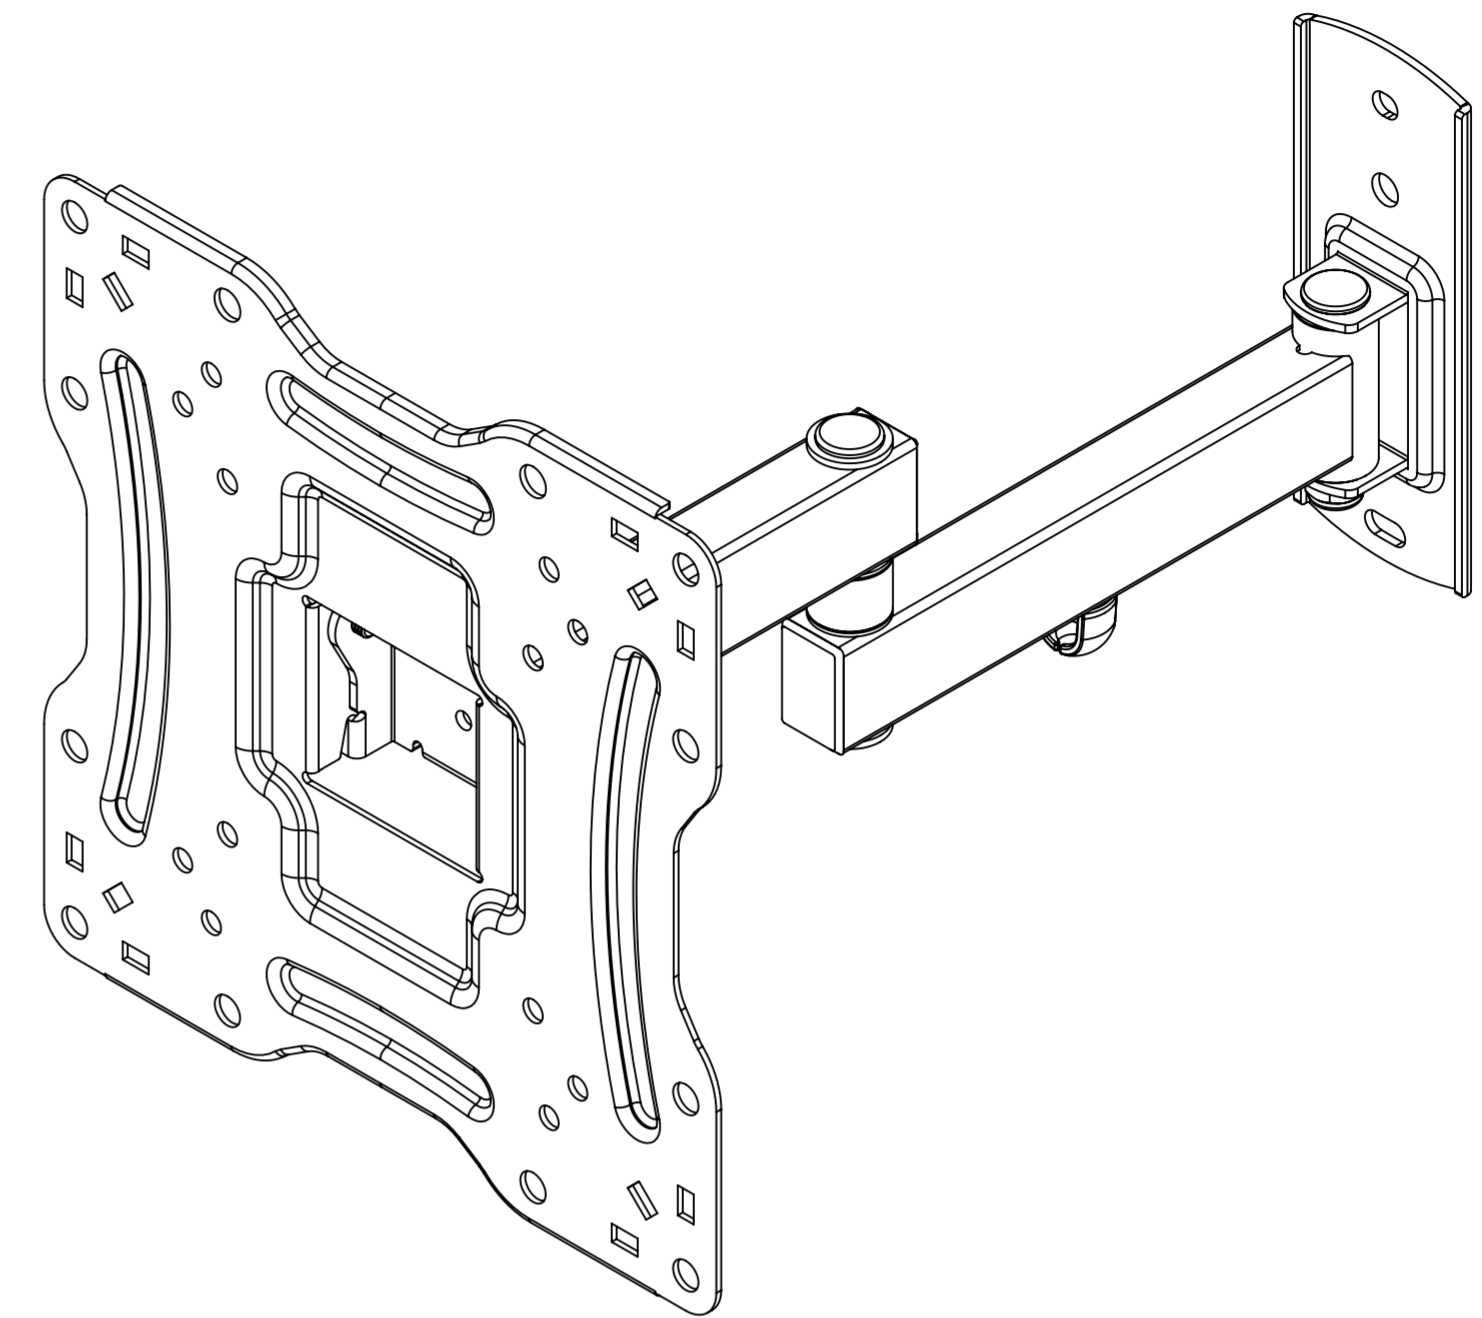

PRODUCT WEIGHT :- 1256.35 grams
(AS SHOWN WITHOUT PACKAGING AND FIXINGS)