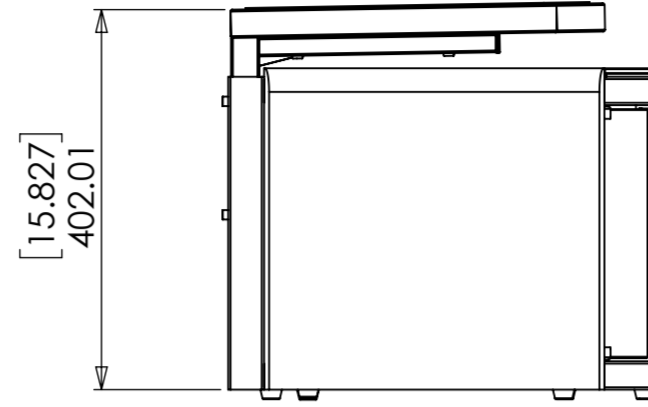

HEIGHT OPTION 2

HEIGHT OPTION 1

HEIGHT OPTION 3

[17.664]  
448.66

OPTION TO RAISE THE SHELF 32MM

DETAIL A

SCALE 1 : 4