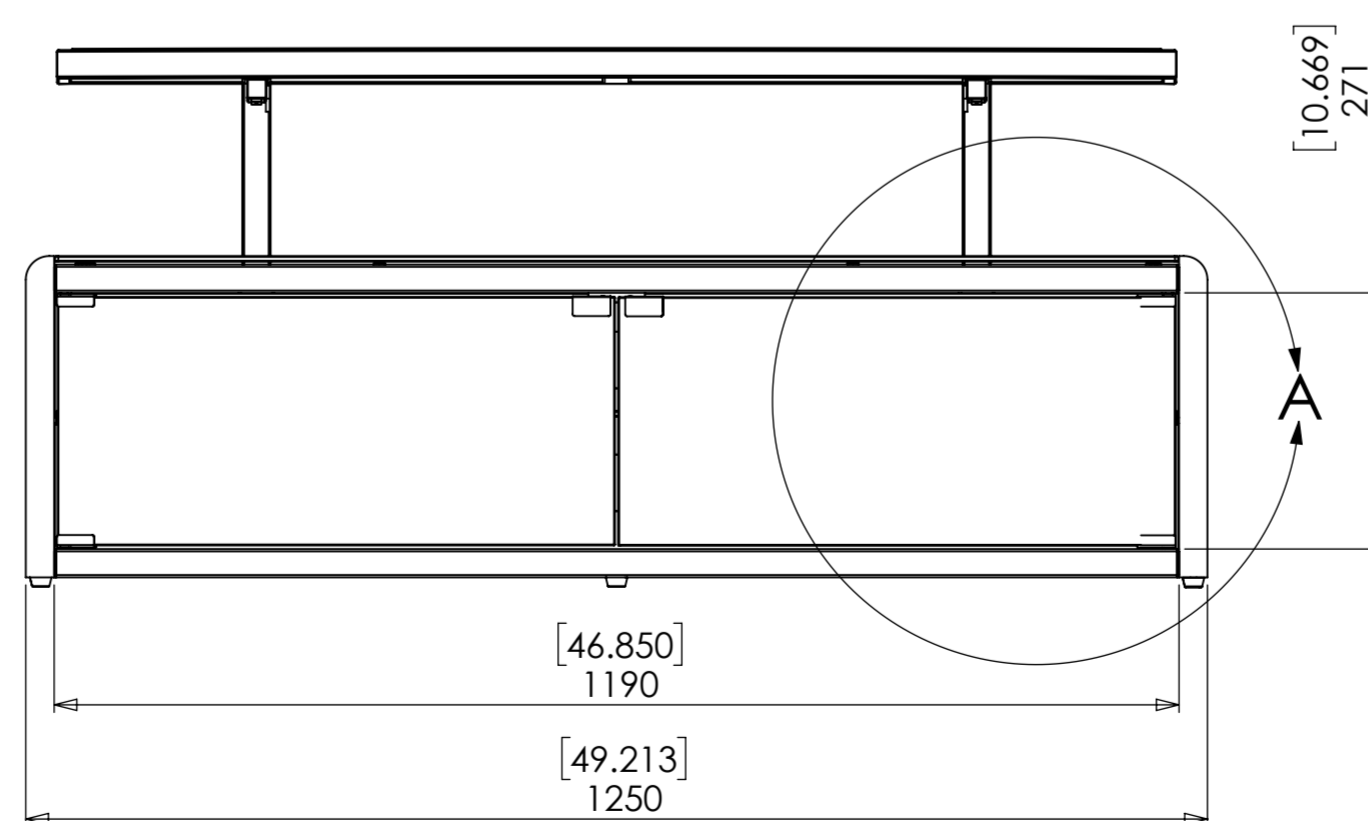

HEIGHT OPTION 2

HEIGHT OPTION 1

HEIGHT OPTION 3

[17.664]  
448.66

OPTION TO RAISE THE SHELF 32MM

DETAIL A

SCALE 1 : 4