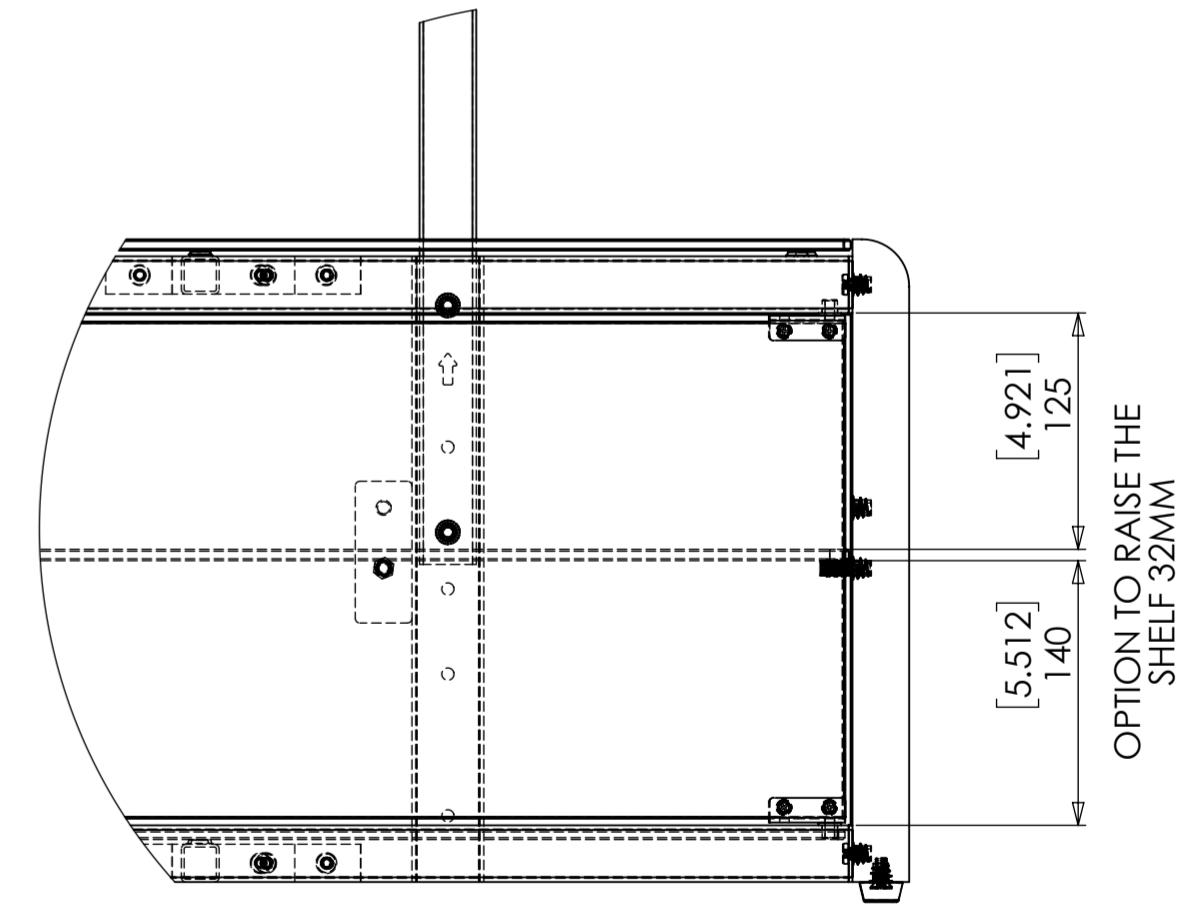

HEIGHT OPTION 2

HEIGHT OPTION 1

HEIGHT OPTION 3

[17.664]  
448.66

OPTION TO RAISE THE SHELF 32MM

DETAIL A

SCALE 1 : 4