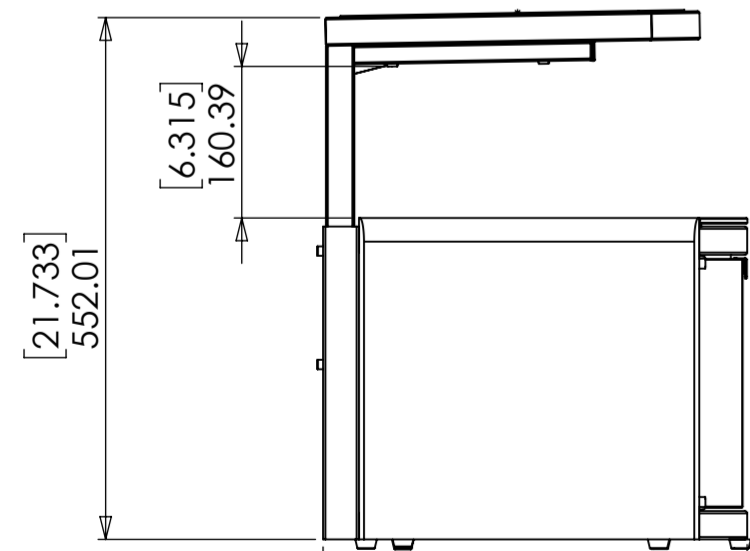

HEIGHT OPTION 2

HEIGHT OPTION 1

HEIGHT OPTION 3

[17.664]  
448.66

OPTION TO RAISE THE SHELF 32MM

DETAIL A

SCALE 1 : 4