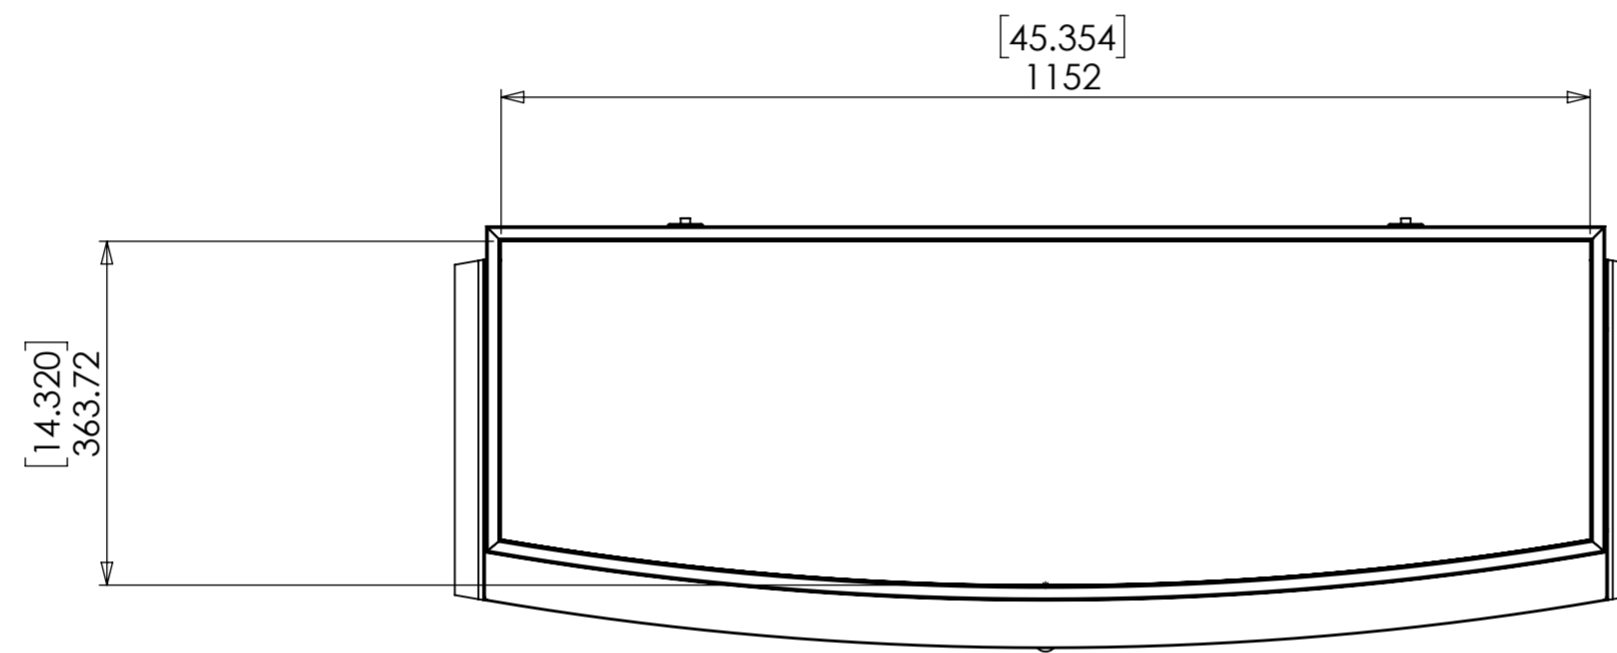

HEIGHT OPTION 2

HEIGHT OPTION 1

HEIGHT OPTION 3

[17.664]  
448.66

OPTION TO RAISE THE SHELF 32MM

DETAIL A

SCALE 1 : 4