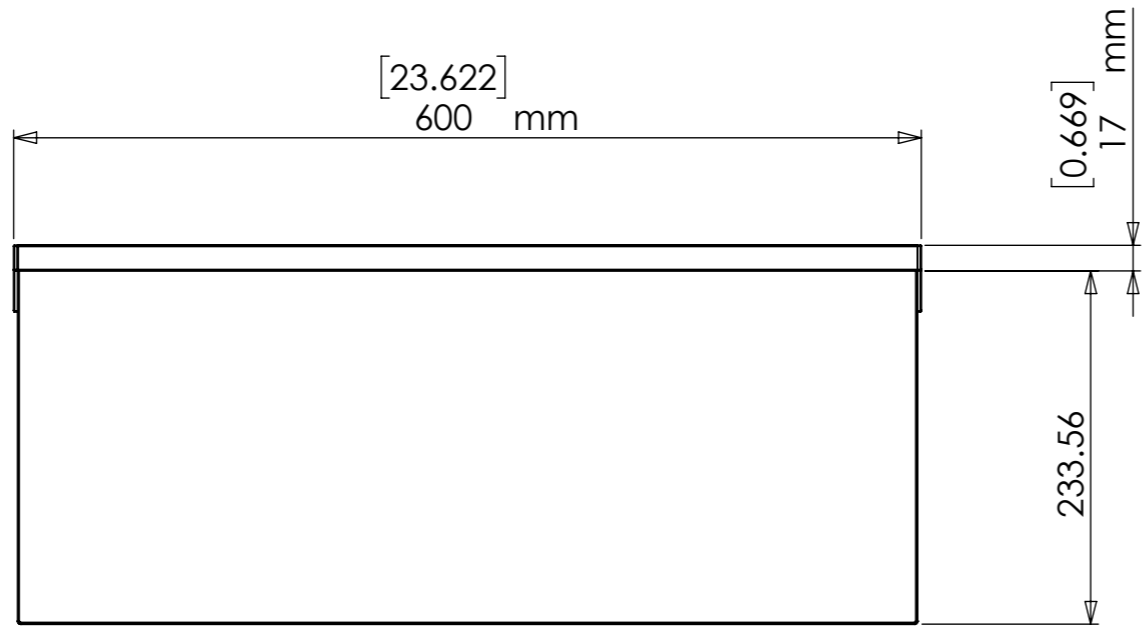

1 2 3 4 5 6 7 8

A
B
C
D
E
F

ESTIMATED PRODUCT WEIGHT :- 3218.91grams
(AS SHOWN WITHOUT PACKAGING FIXINGS)