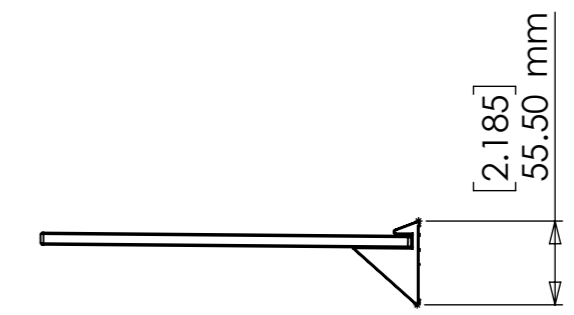

1 2 3 4 5 6 7 8

A
B
C
D
E
F

ESTIMATED PRODUCT WEIGHT :- 3218.91grams
(AS SHOWN WITHOUT PACKAGING FIXINGS)