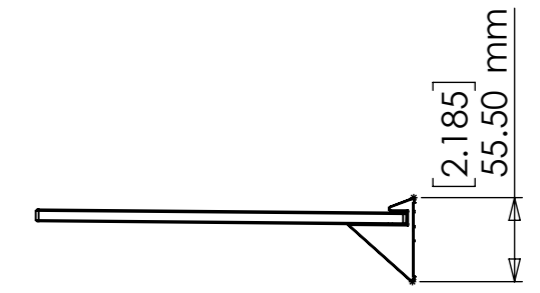

[0.669]  
17 mm

[9.195]  
233.56 mm

[0.541]  
13.75 mm

[15.748]  
400 mm

FIXING CENTRES

[15.748]  
400 mm

[2.185]  
55.50 mm

ESTIMATED PRODUCT WEIGHT :- 5376.49 grams  
(AS SHOWN WITHOUT PACKAGING FIXINGS)