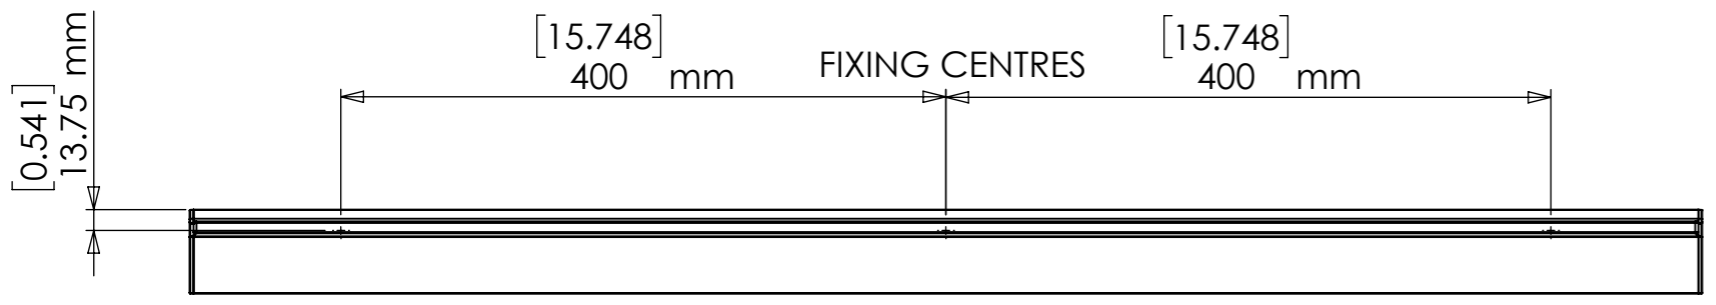

[0.669]  
17 mm

[9.195]  
233.56 mm

[0.541]  
13.75 mm

[15.748]  
400 mm

FIXING CENTRES

[15.748]  
400 mm

[2.185]  
55.50 mm

ESTIMATED PRODUCT WEIGHT :- 5376.49 grams  
(AS SHOWN WITHOUT PACKAGING FIXINGS)