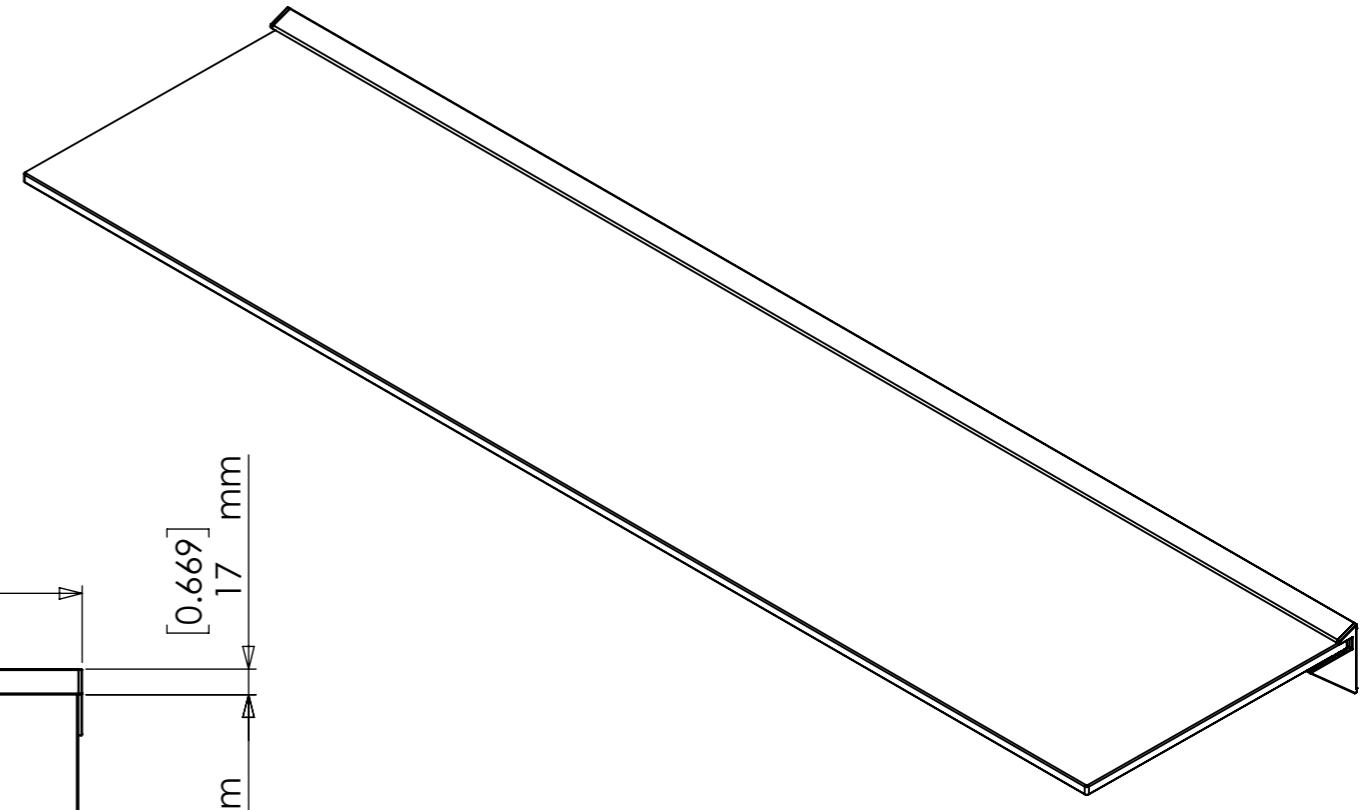

[0.669]  
17 mm

[9.195]  
233.56 mm

[0.541]  
13.75 mm

[15.748]  
400 mm

FIXING CENTRES

[15.748]  
400 mm

[2.185]  
55.50 mm

ESTIMATED PRODUCT WEIGHT :- 5376.49 grams  
(AS SHOWN WITHOUT PACKAGING FIXINGS)