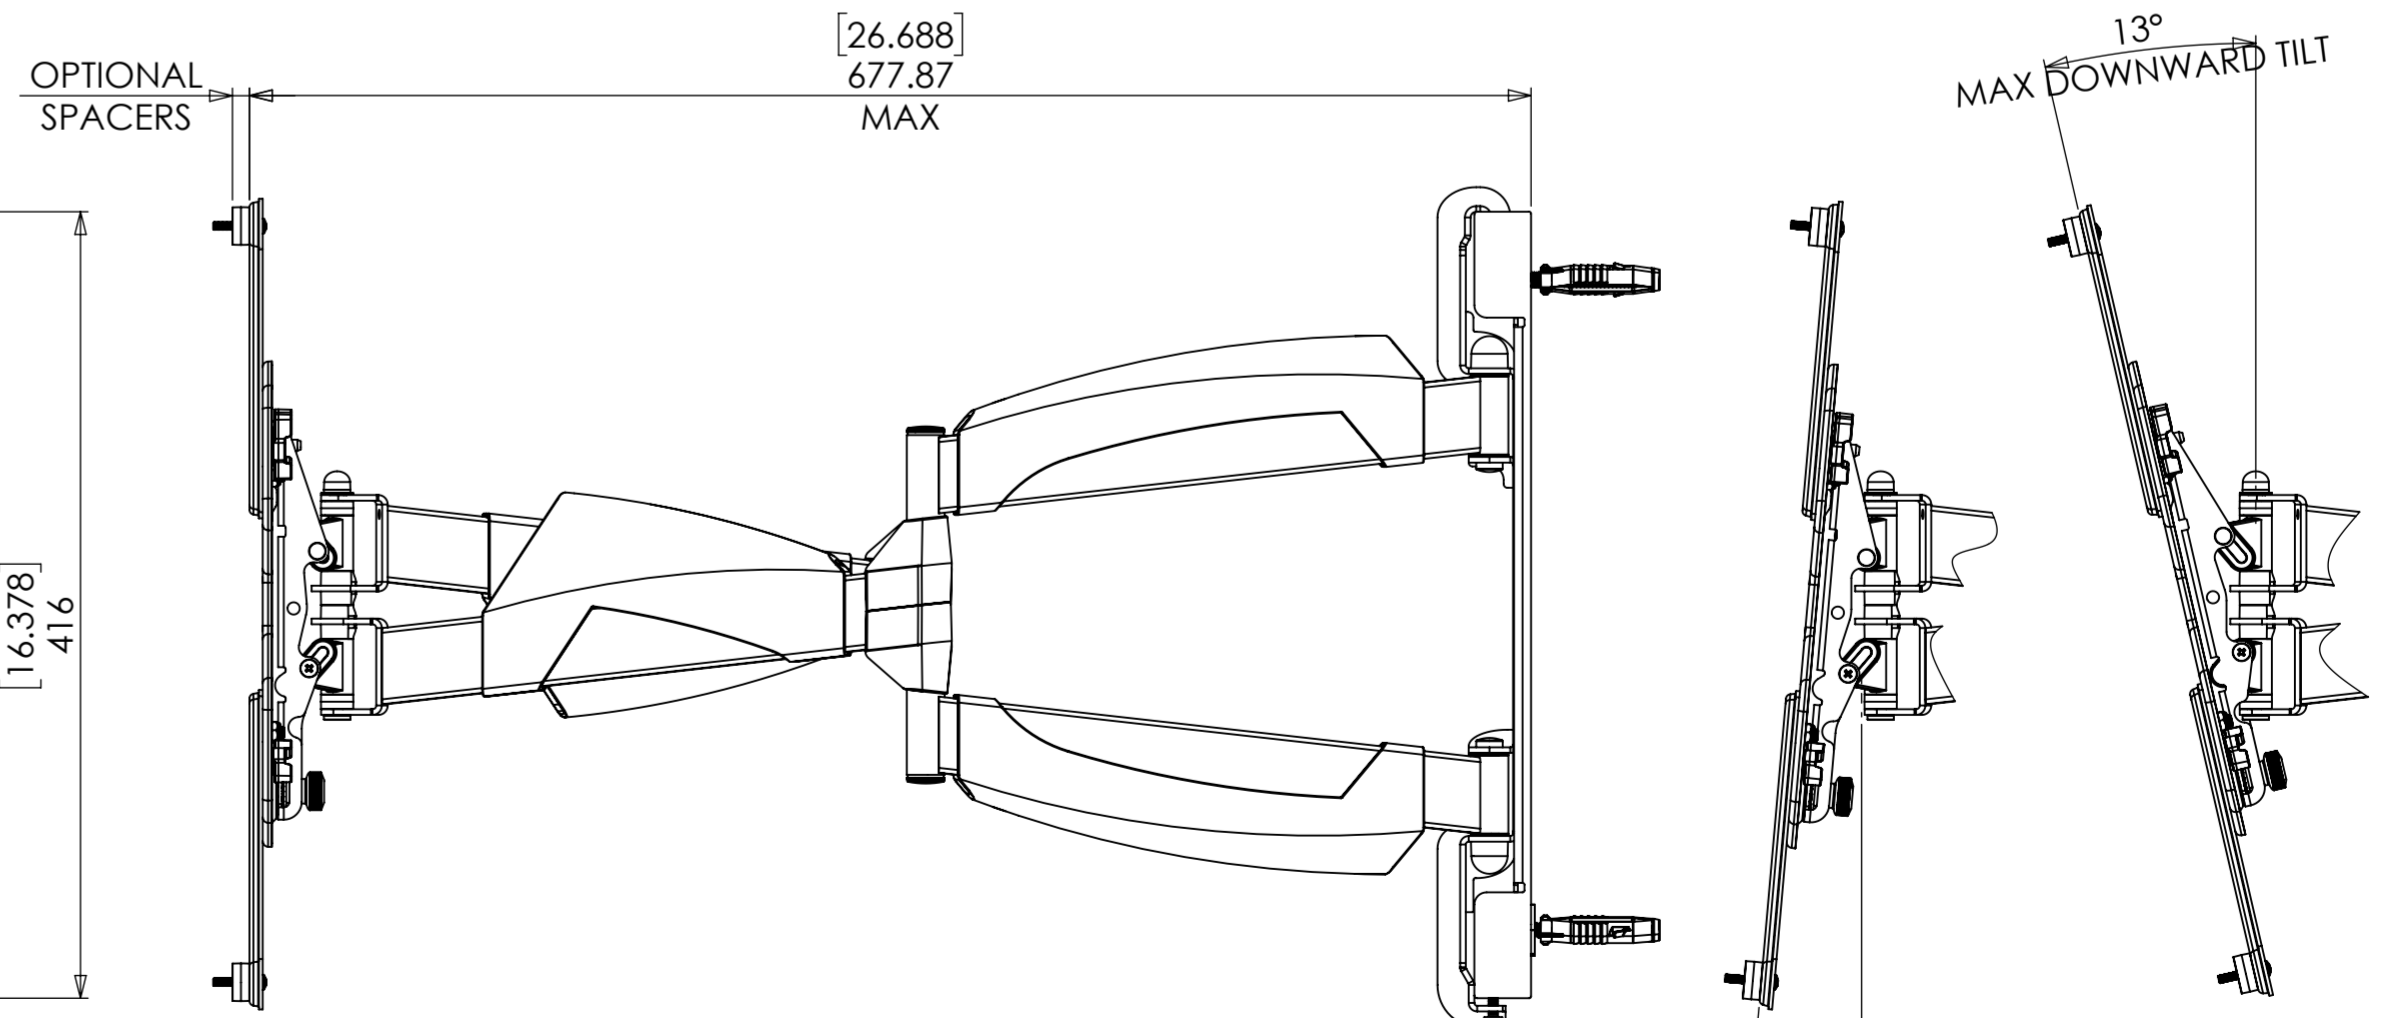

TV C/L  
SINGLE STUD WALL FIXING OPTION

SINGLE STUD WALL  
FIXING OPTION

DOUBLE STUD OR  
SOLID WALL  
FIXING OPTION  
C/W FULL POST INSTALL LATERAL SHIFT

[26.535]  
674

DOUBLE STUD OR SOLID WALL FIXING OPTION

PRODUCT WEIGHT 14651.86 grams  
(AS SHOWN WITHOUT PACKAGING)