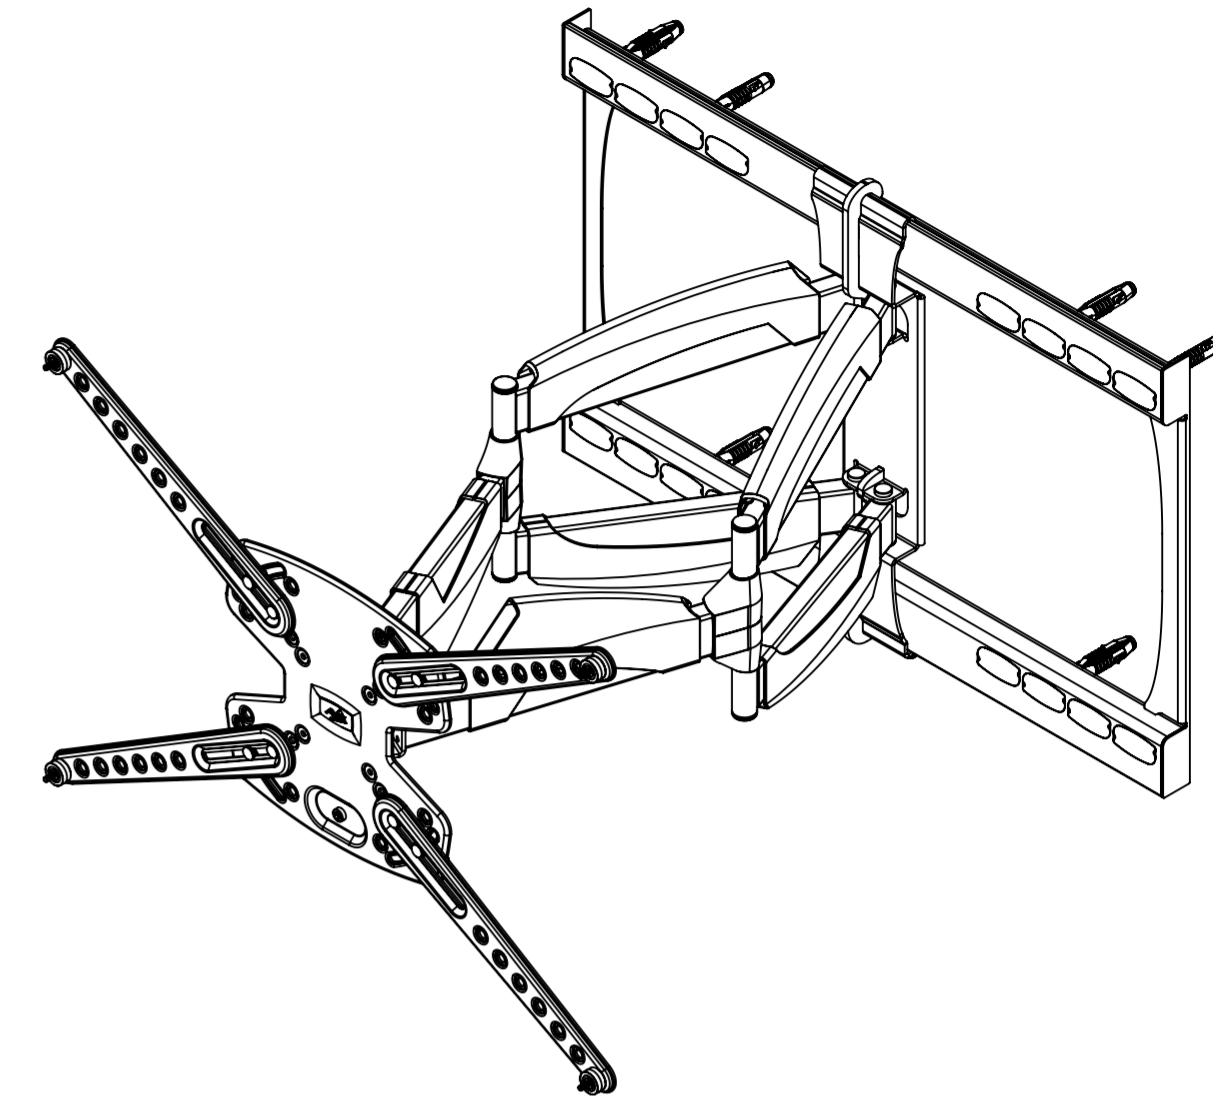

TV C/L  
SINGLE STUD WALL FIXING OPTION

SINGLE STUD WALL  
FIXING OPTION

DOUBLE STUD OR  
SOLID WALL  
FIXING OPTION  
C/W FULL POST INSTALL LATERAL SHIFT

[26.535]  
674

DOUBLE STUD OR SOLID WALL FIXING OPTION

PRODUCT WEIGHT 14651.86 grams  
(AS SHOWN WITHOUT PACKAGING)