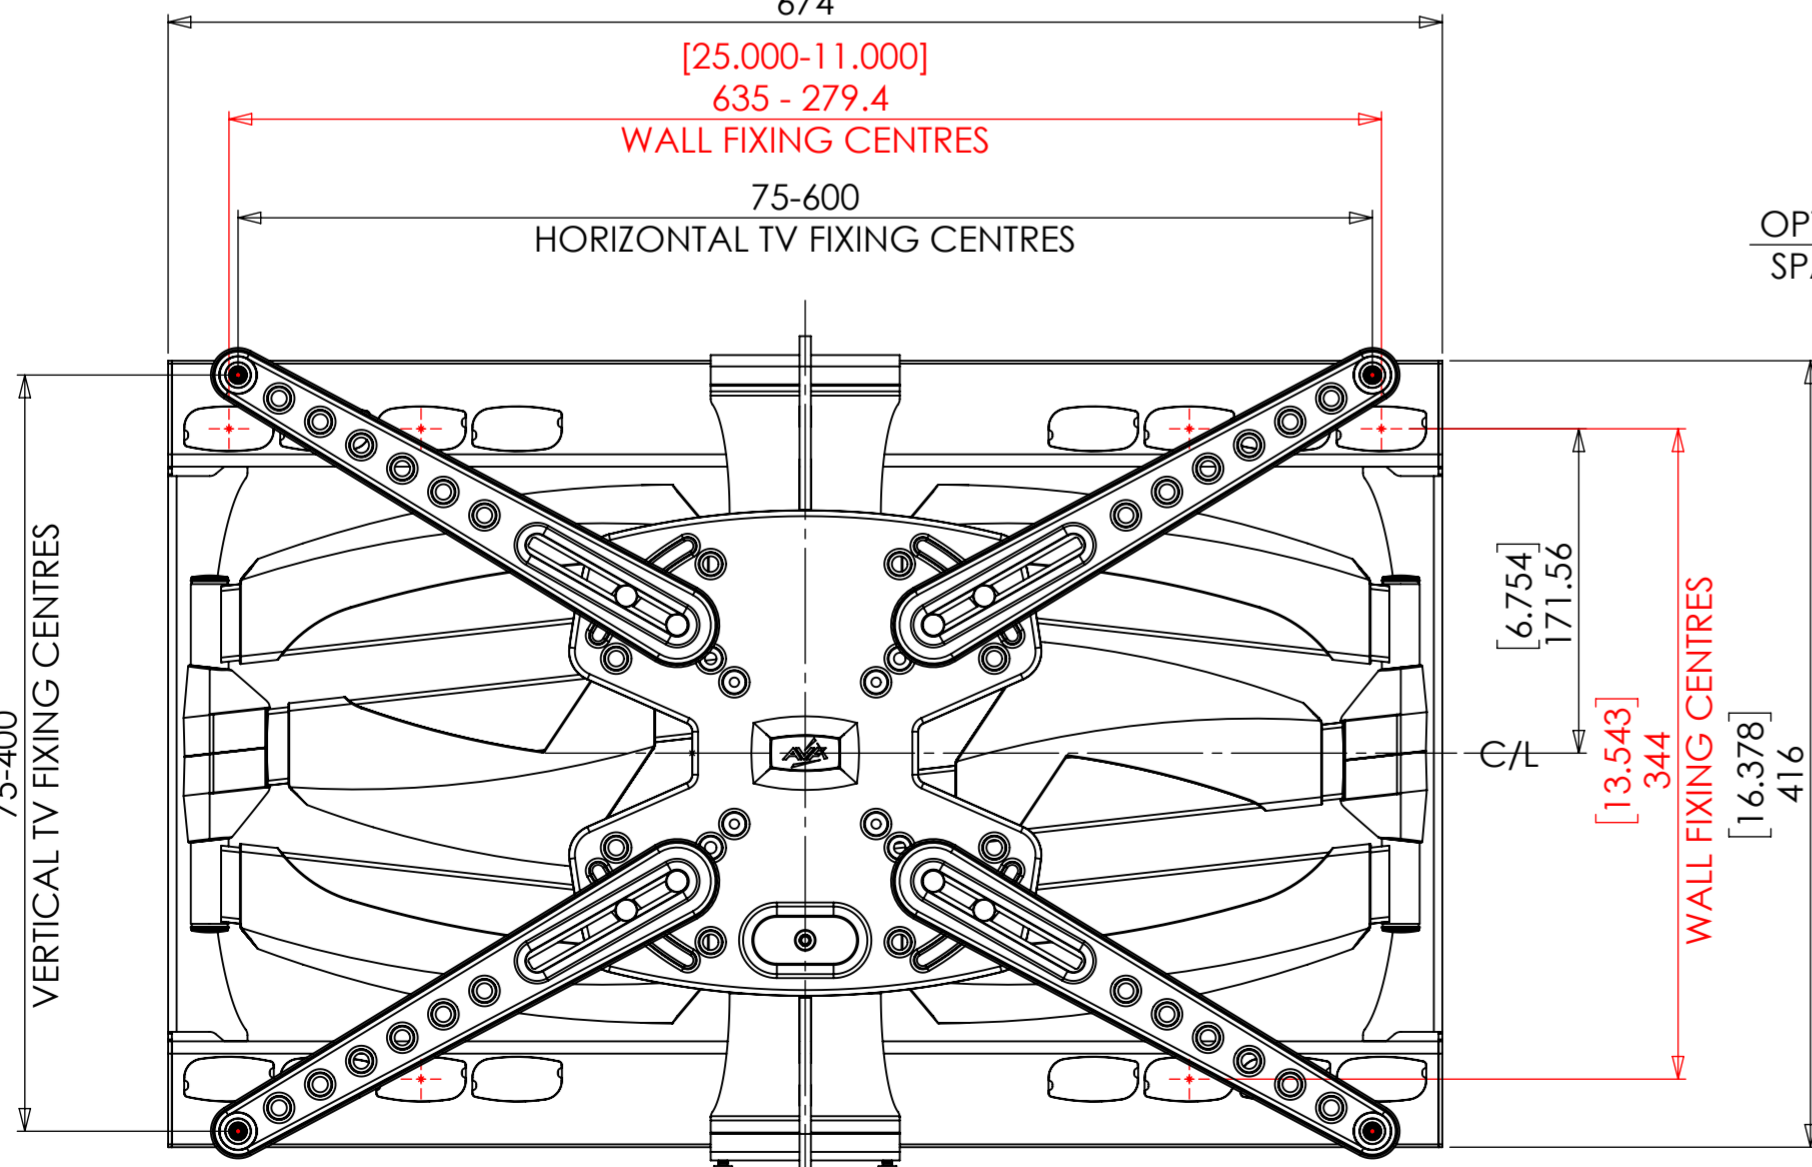

TV C/L  
SINGLE STUD WALL FIXING OPTION

SINGLE STUD WALL  
FIXING OPTION

DOUBLE STUD OR  
SOLID WALL  
FIXING OPTION  
C/W FULL POST INSTALL LATERAL SHIFT

[26.535]  
674

DOUBLE STUD OR SOLID WALL FIXING OPTION

PRODUCT WEIGHT 14651.86 grams  
(AS SHOWN WITHOUT PACKAGING)