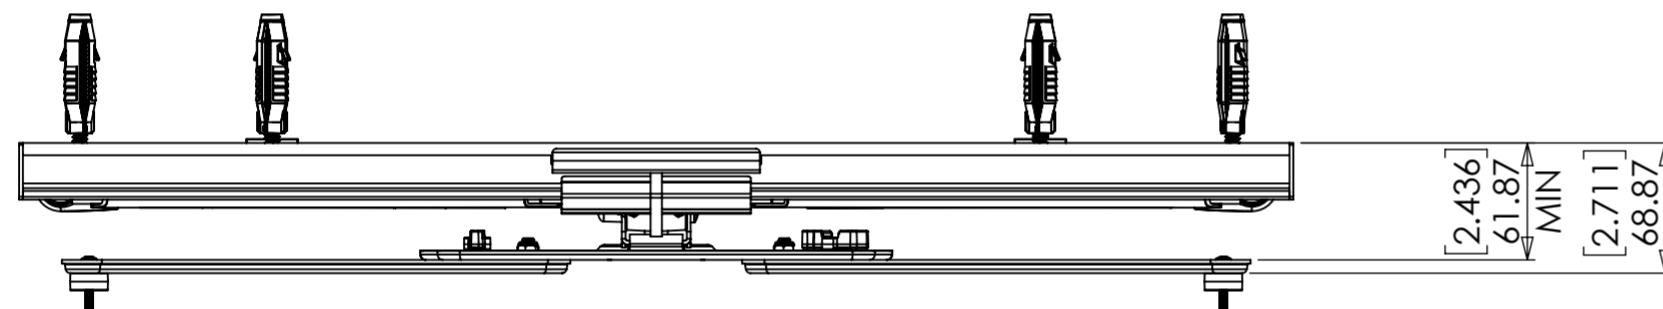

TV C/L  
SINGLE STUD WALL FIXING OPTION

SINGLE STUD WALL  
FIXING OPTION

DOUBLE STUD OR  
SOLID WALL  
FIXING OPTION  
C/W FULL POST INSTALL LATERAL SHIFT

[26.535]  
674

DOUBLE STUD OR SOLID WALL FIXING OPTION

PRODUCT WEIGHT 14651.86 grams  
(AS SHOWN WITHOUT PACKAGING)