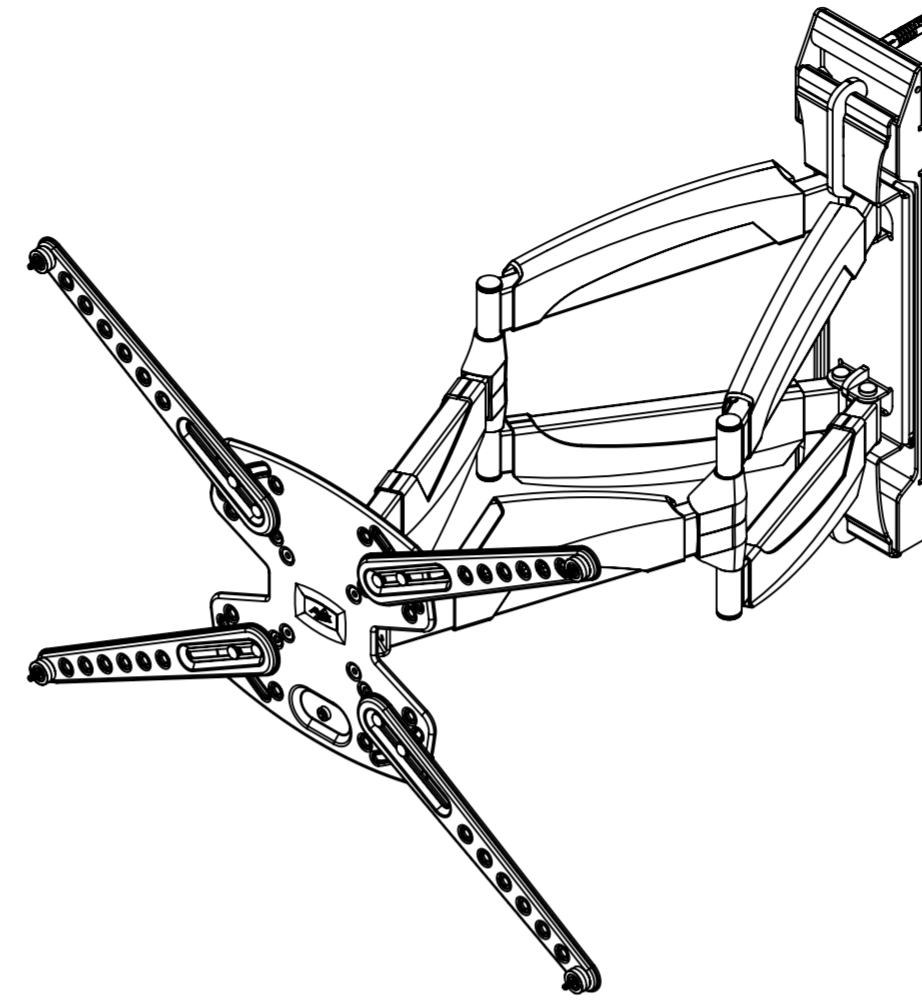

TV C/L  
SINGLE STUD WALL FIXING OPTION

SINGLE STUD WALL  
FIXING OPTION

DOUBLE STUD OR  
SOLID WALL  
FIXING OPTION  
C/W FULL POST INSTALL LATERAL SHIFT

[26.535]  
674

DOUBLE STUD OR SOLID WALL FIXING OPTION

PRODUCT WEIGHT 14651.86 grams  
(AS SHOWN WITHOUT PACKAGING)