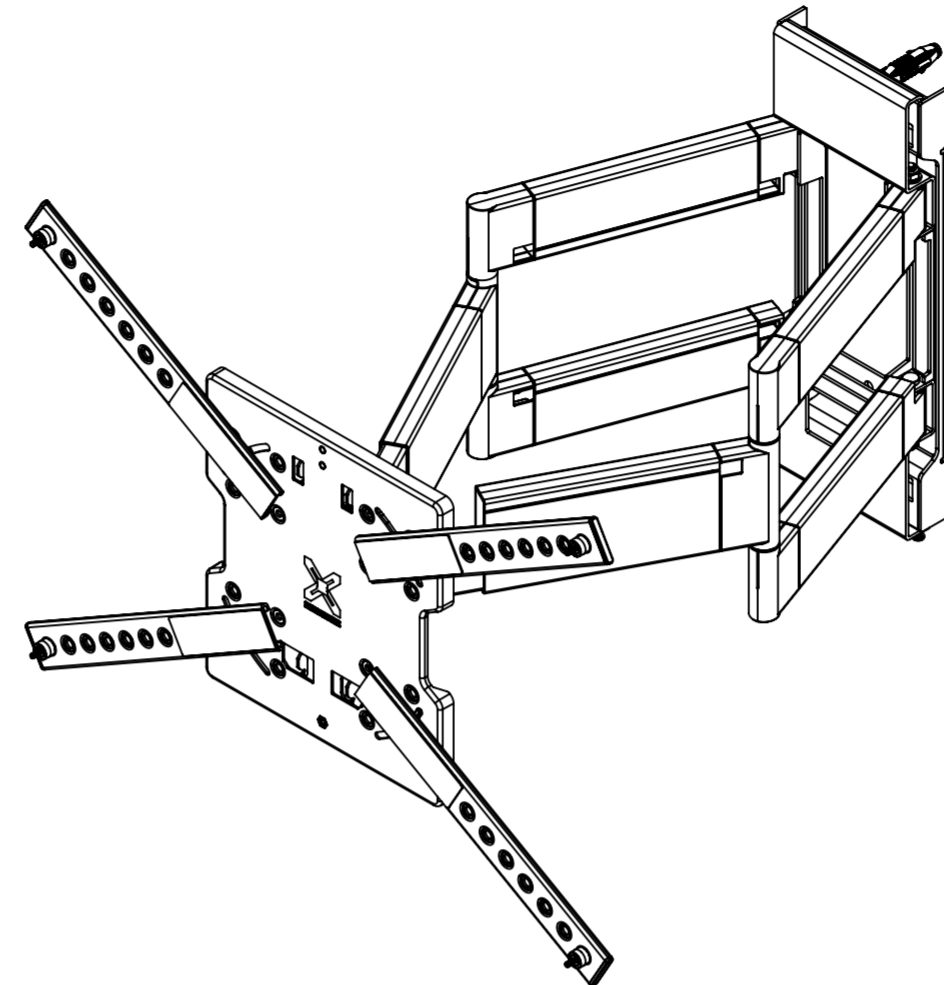

SINGLE STUD WALL FIXING OPTION

SINGLE STUD FIXING OPTION  
NOT AVAILABLE WITH ALL MODELS

DOUBLE STUD FIXING OPTION  
C/W POST INSTALL LATERAL SHIFT

DOUBLE STUD WALL FIXING OPTION

PRODUCT WEIGHT (DOUBLE STUD CONFIGURATION):-14982.49g  
PRODUCT WEIGHT (SINGLE STUD CONFIGURATION):-11537.96g