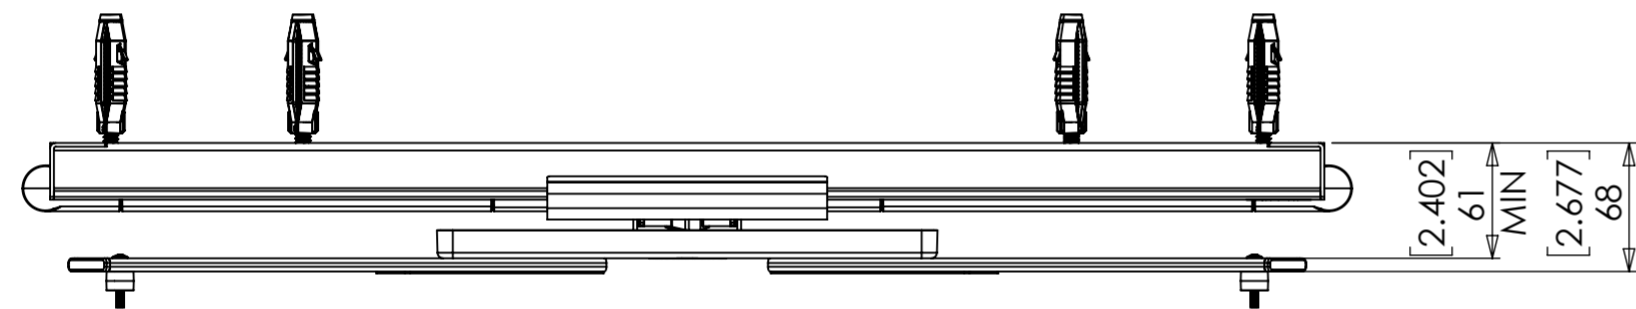

SINGLE STUD WALL FIXING OPTION

SINGLE STUD FIXING OPTION  
NOT AVAILABLE WITH ALL MODELS

DOUBLE STUD FIXING OPTION  
C/W POST INSTALL LATERAL SHIFT

DOUBLE STUD WALL FIXING OPTION

PRODUCT WEIGHT (DOUBLE STUD CONFIGURATION):-14982.49g  
PRODUCT WEIGHT (SINGLE STUD CONFIGURATION):-11537.96g