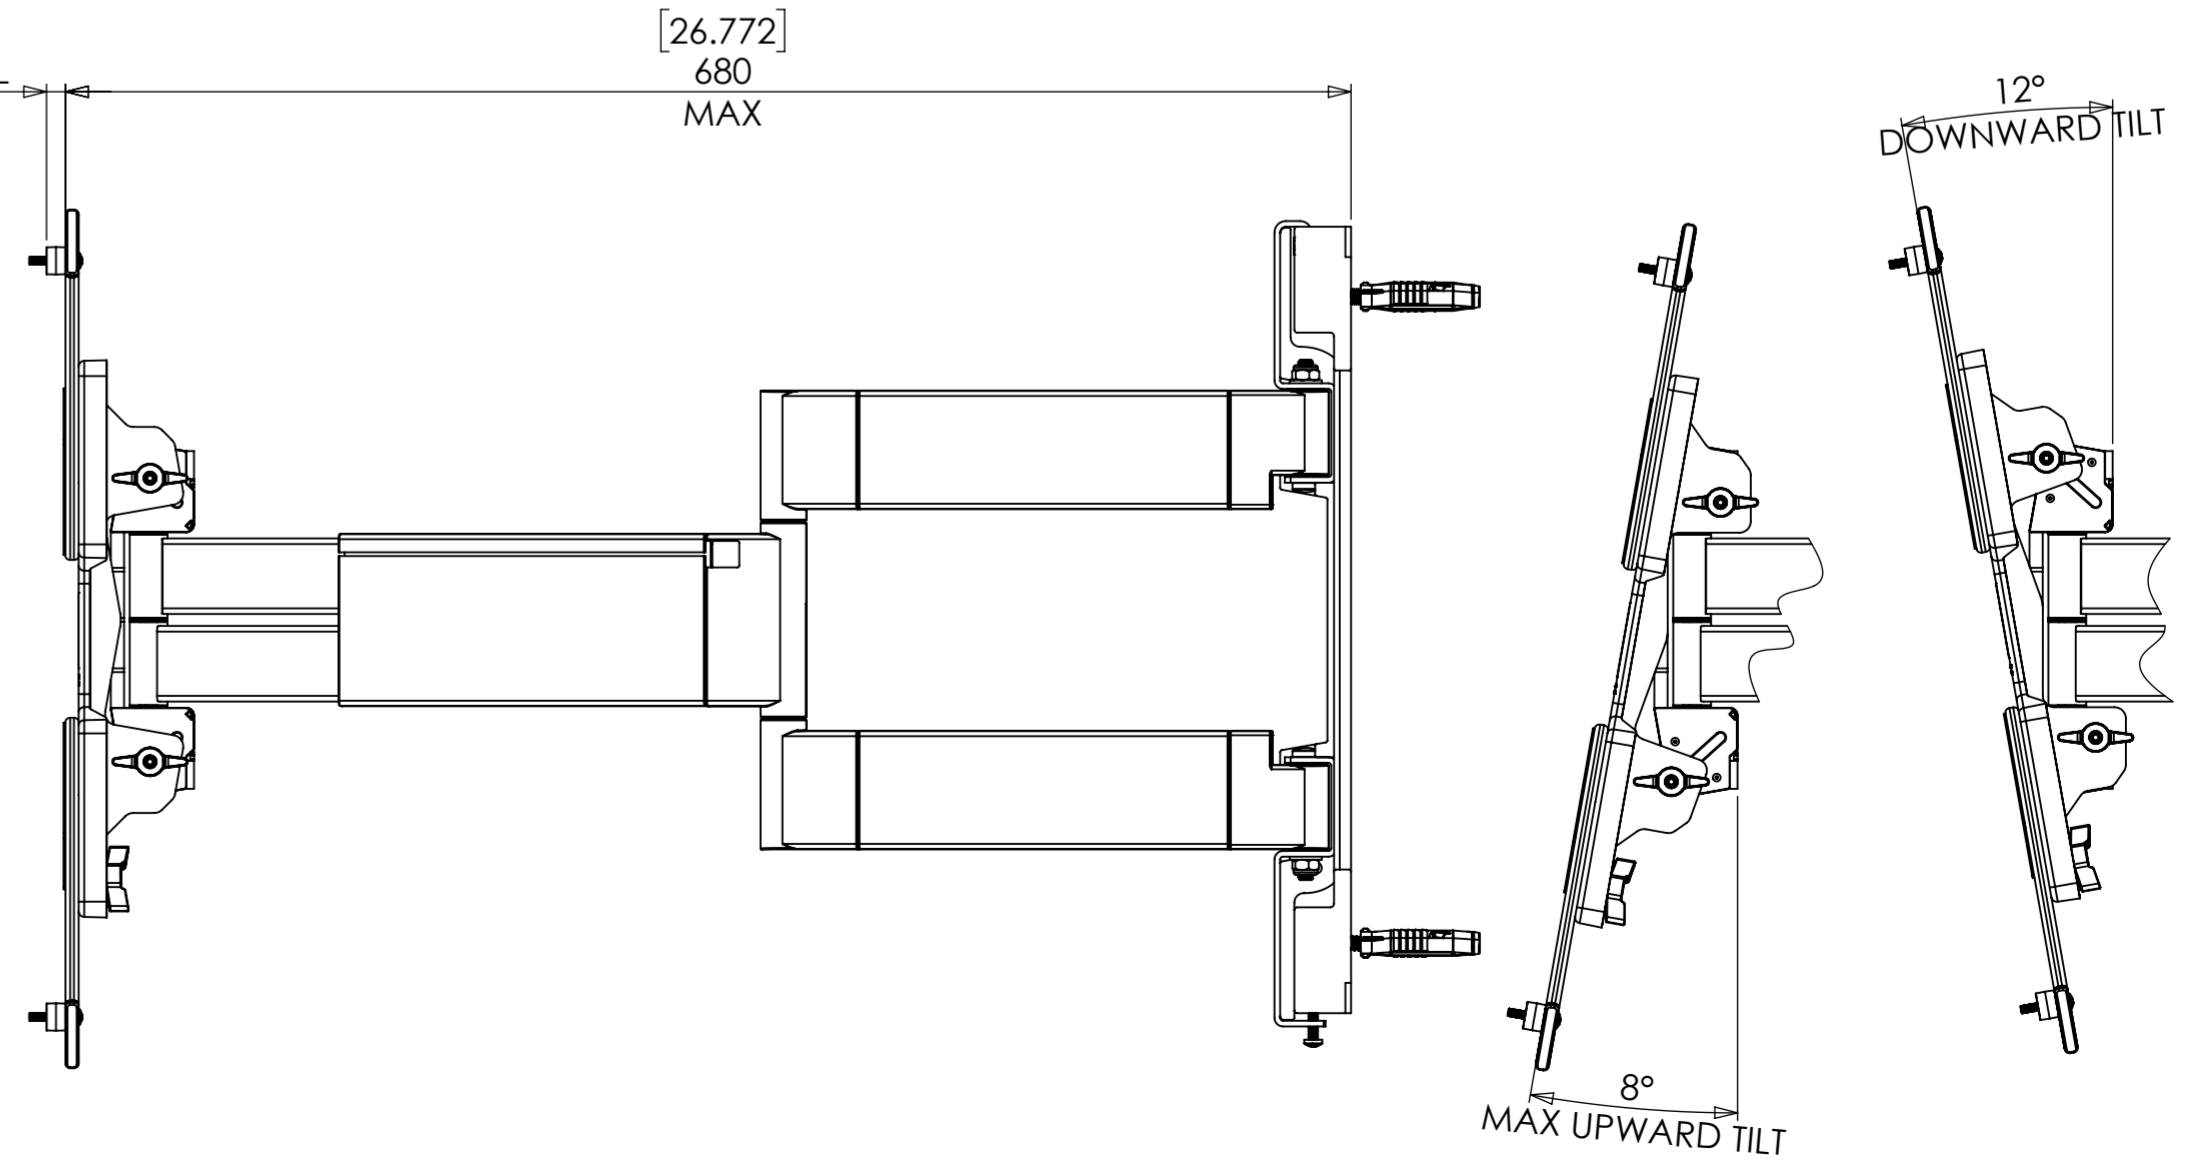

SINGLE STUD WALL FIXING OPTION

SINGLE STUD FIXING OPTION  
NOT AVAILABLE WITH ALL MODELS

DOUBLE STUD FIXING OPTION  
C/W POST INSTALL LATERAL SHIFT

DOUBLE STUD WALL FIXING OPTION

PRODUCT WEIGHT (DOUBLE STUD CONFIGURATION):-14982.49g  
PRODUCT WEIGHT (SINGLE STUD CONFIGURATION):-11537.96g