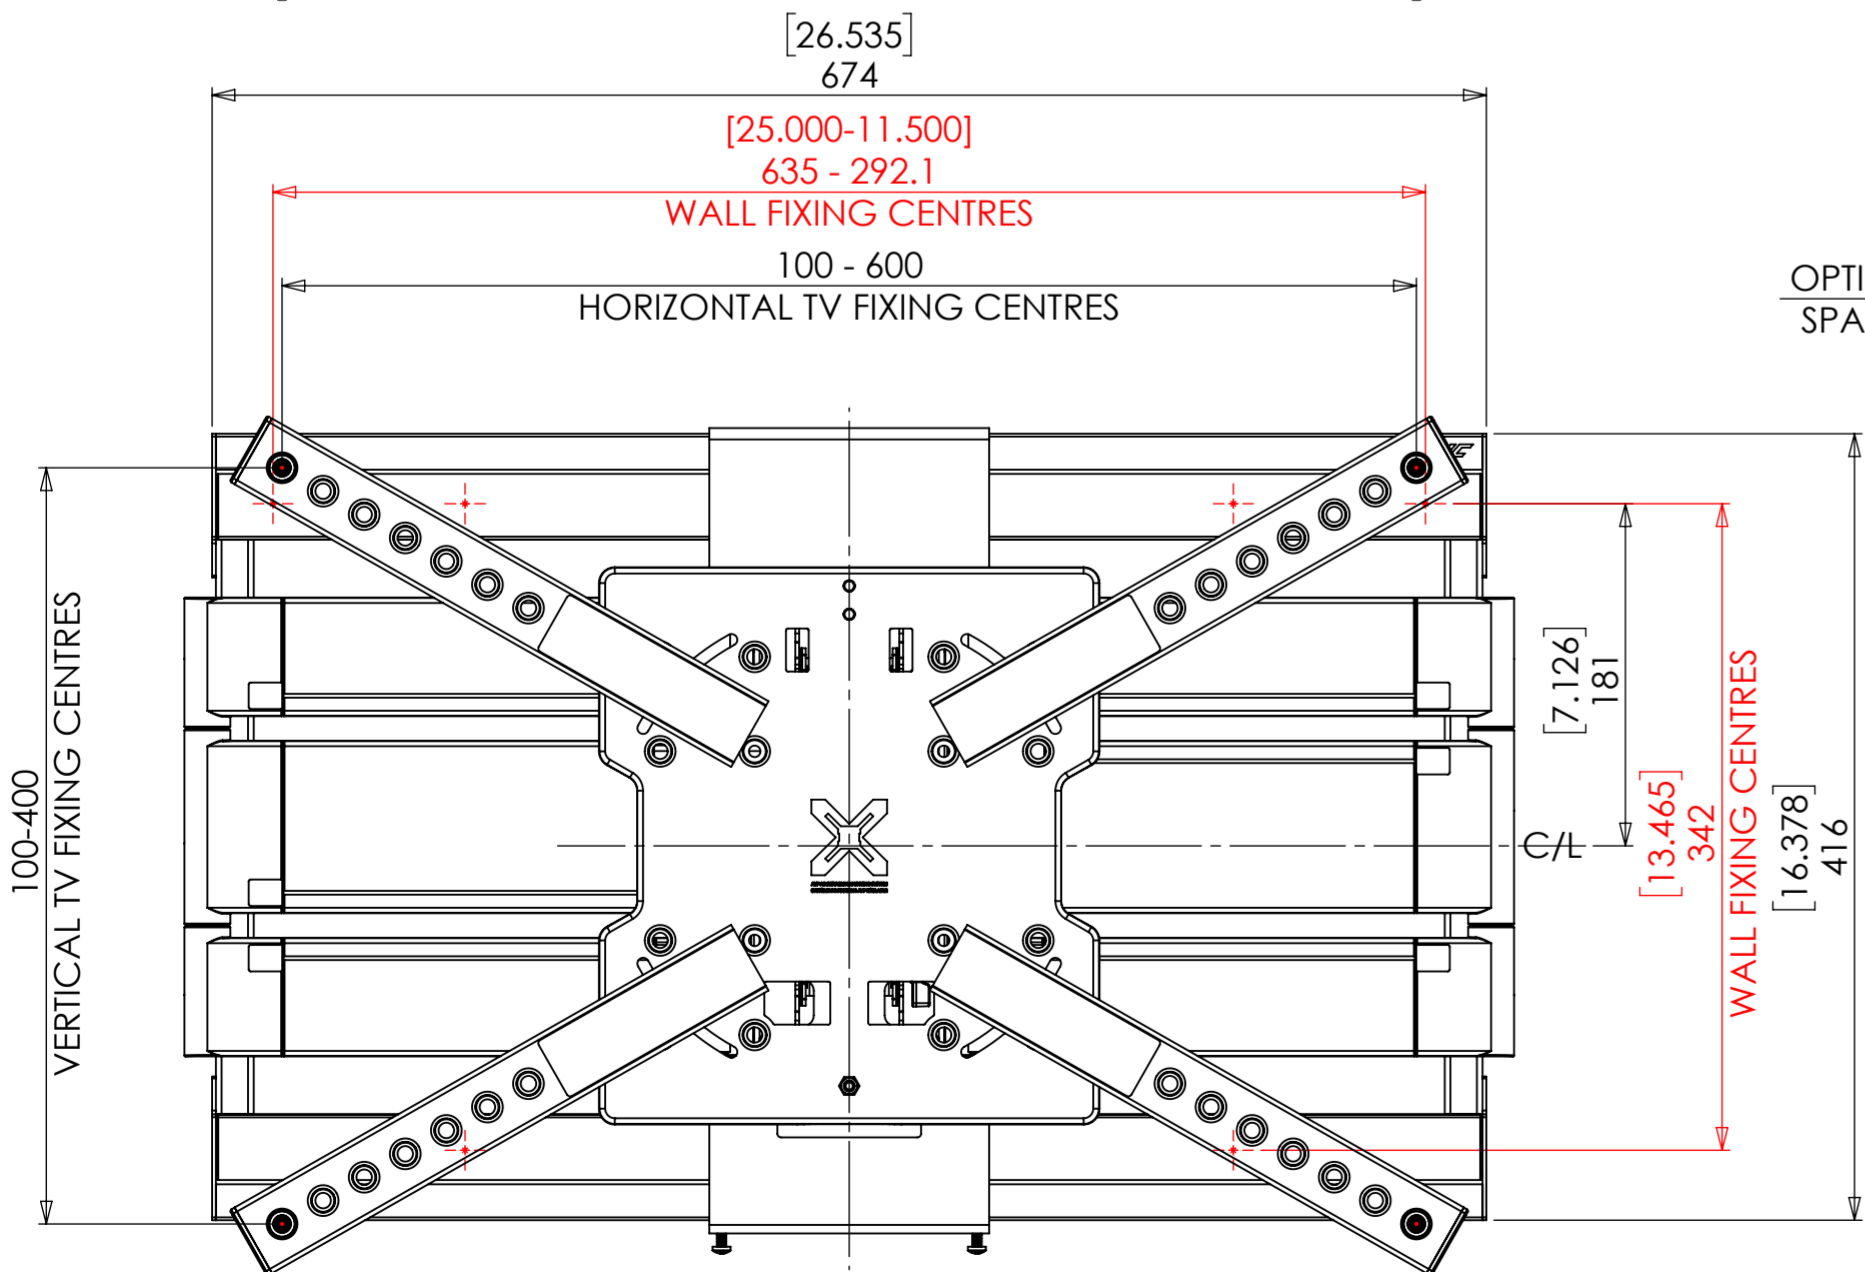

SINGLE STUD WALL FIXING OPTION

SINGLE STUD FIXING OPTION  
NOT AVAILABLE WITH ALL MODELS

DOUBLE STUD FIXING OPTION  
C/W POST INSTALL LATERAL SHIFT

DOUBLE STUD WALL FIXING OPTION

PRODUCT WEIGHT (DOUBLE STUD CONFIGURATION):-14982.49g  
PRODUCT WEIGHT (SINGLE STUD CONFIGURATION):-11537.96g