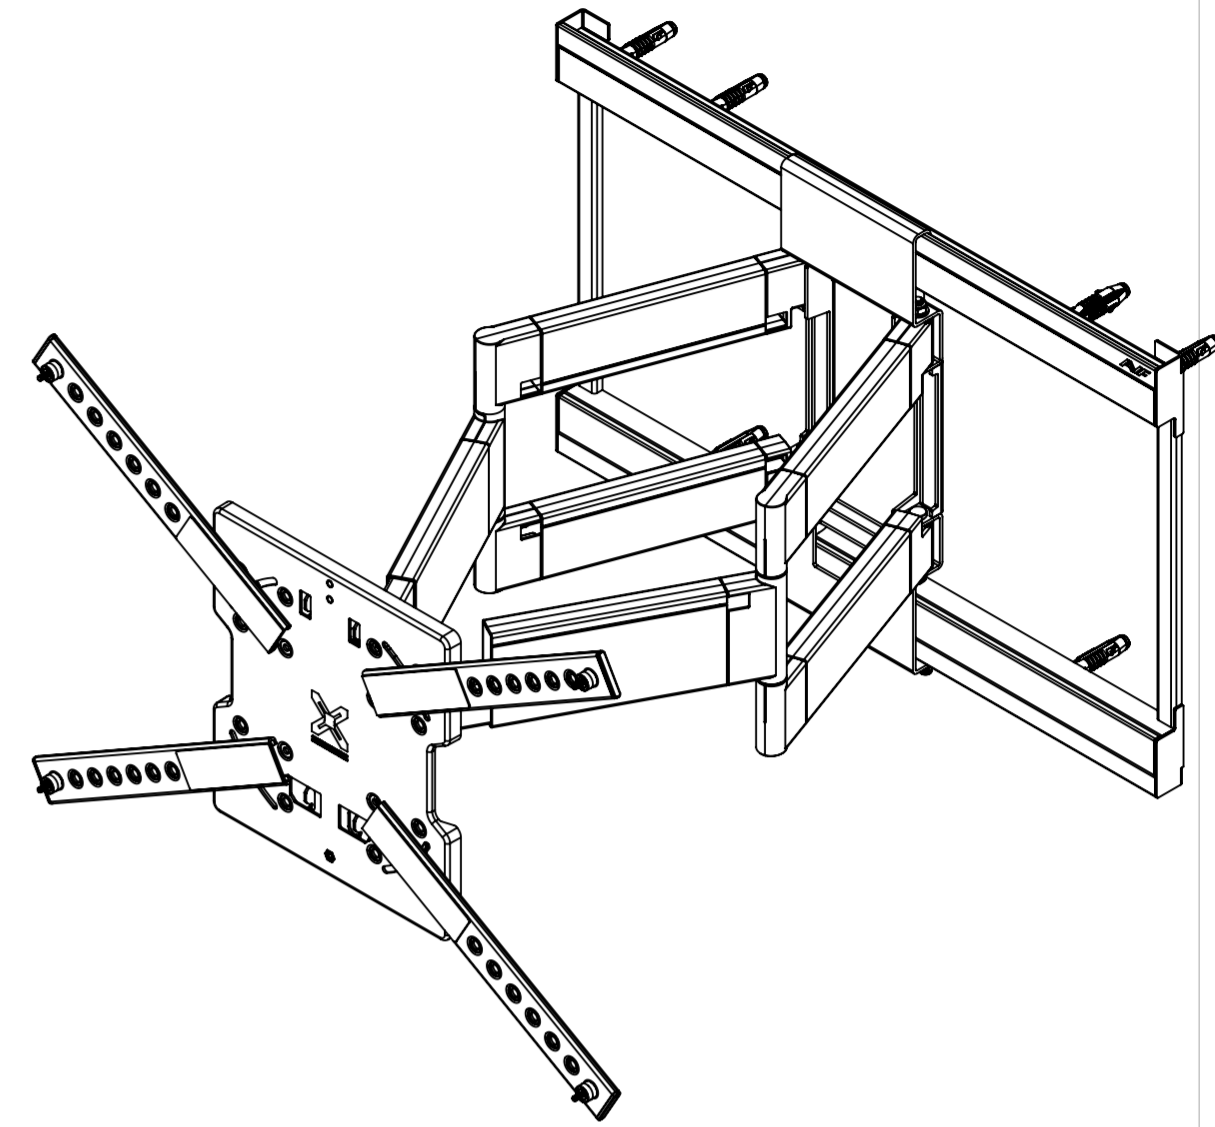

SINGLE STUD WALL FIXING OPTION

SINGLE STUD FIXING OPTION  
NOT AVAILABLE WITH ALL MODELS

DOUBLE STUD FIXING OPTION  
C/W POST INSTALL LATERAL SHIFT

DOUBLE STUD WALL FIXING OPTION

PRODUCT WEIGHT (DOUBLE STUD CONFIGURATION):-14982.49g  
PRODUCT WEIGHT (SINGLE STUD CONFIGURATION):-11537.96g