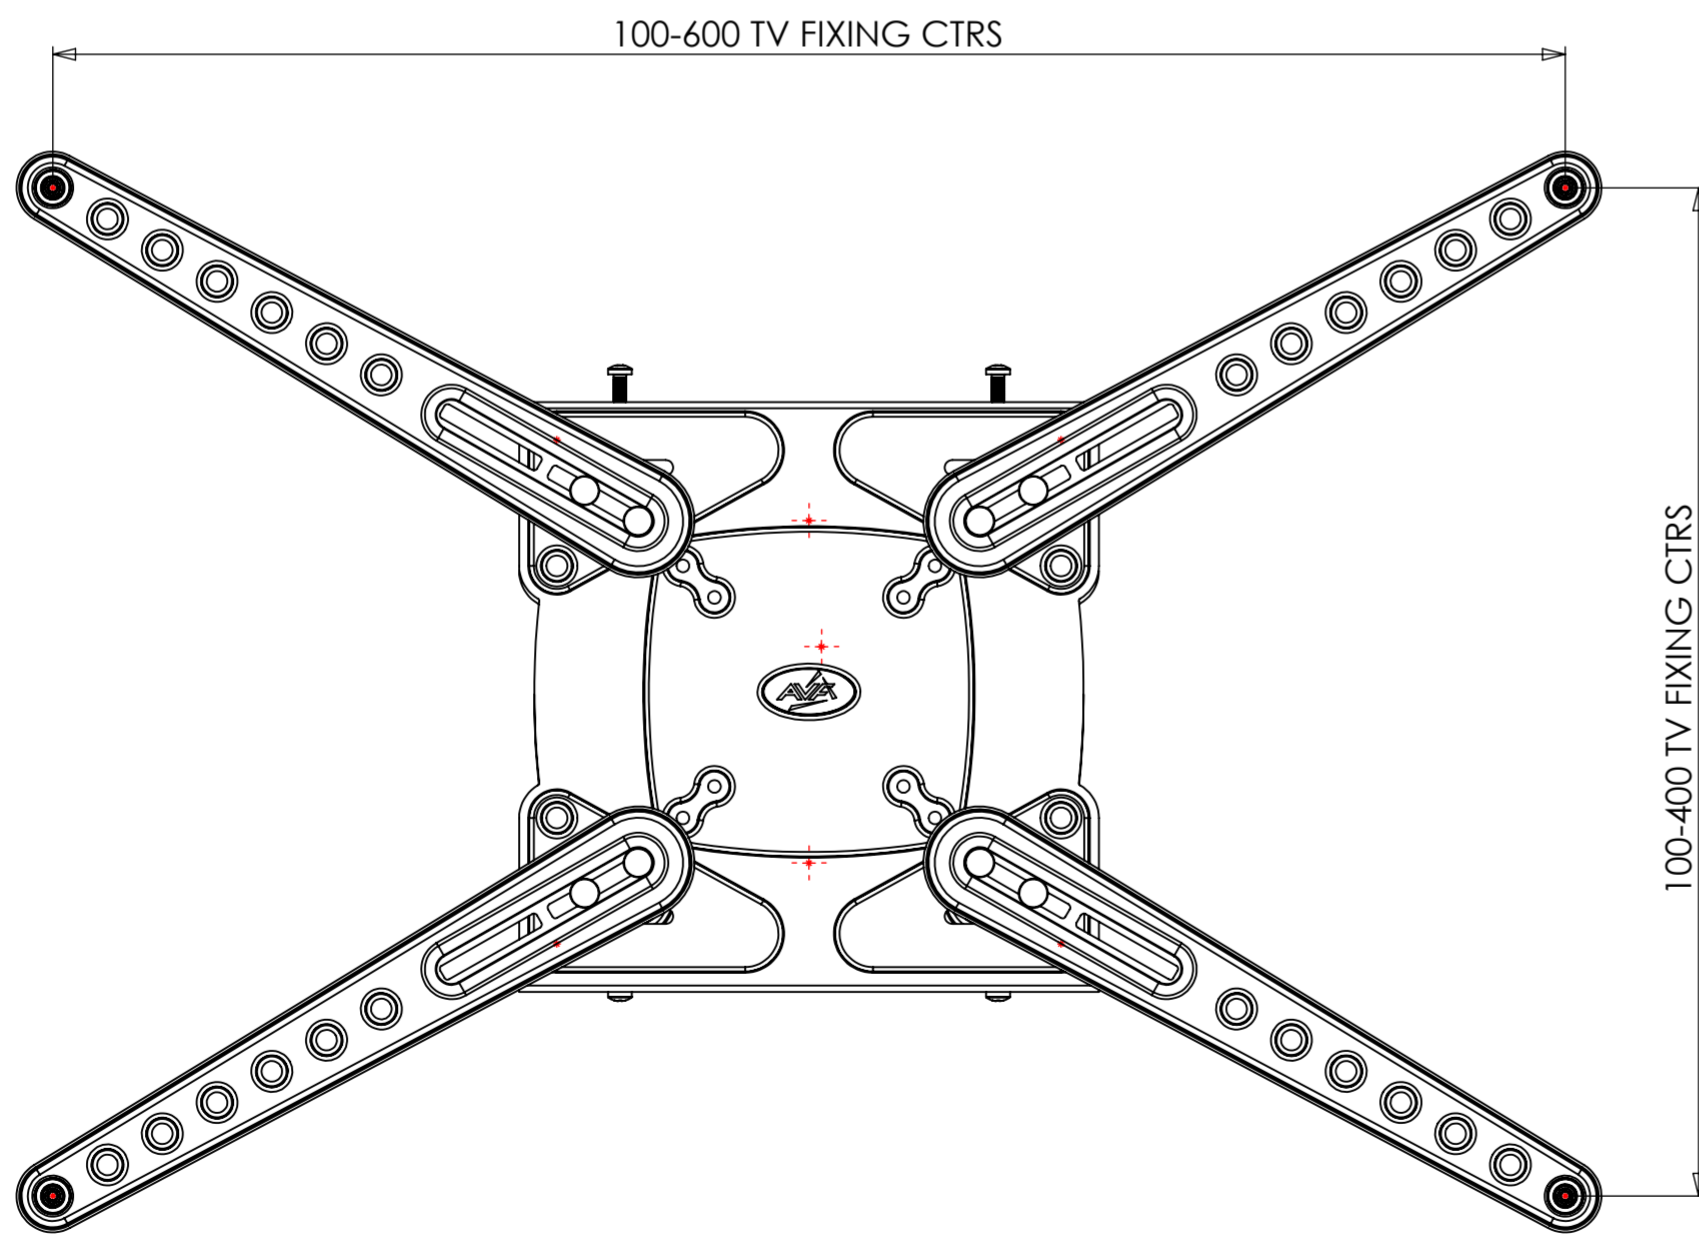

75/100/200 VESA

MAX 600x400 VESA

WEIGHT 3182.70 g
(AS SHOWN WITHOUT PACKAGING OR FIXINGS)