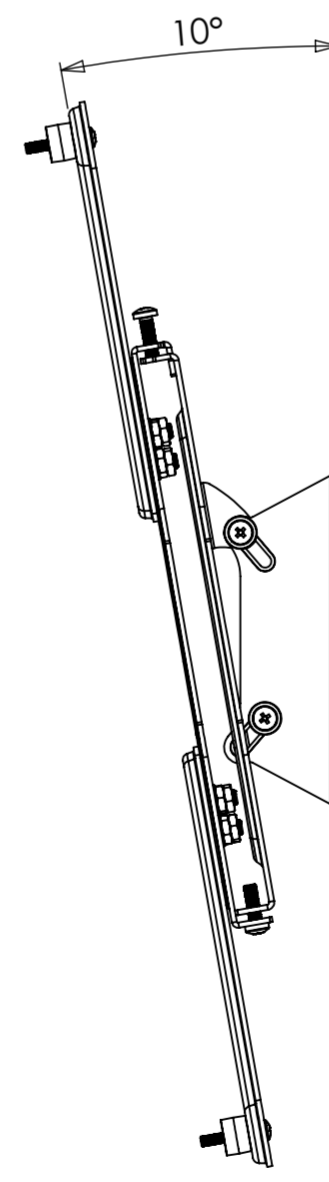

75/100/200 VESA

MAX 600x400 VESA

WEIGHT 3182.70 g
(AS SHOWN WITHOUT PACKAGING OR FIXINGS)