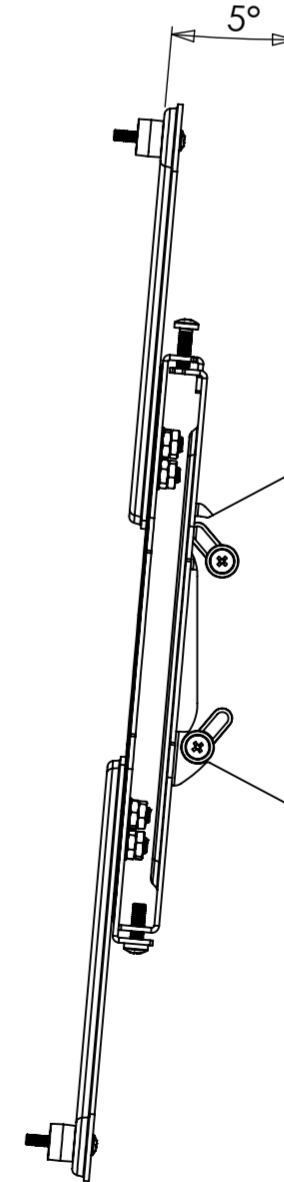

75/100/200 VESA

MAX 600x400 VESA

WEIGHT 3182.70 g
(AS SHOWN WITHOUT PACKAGING OR FIXINGS)