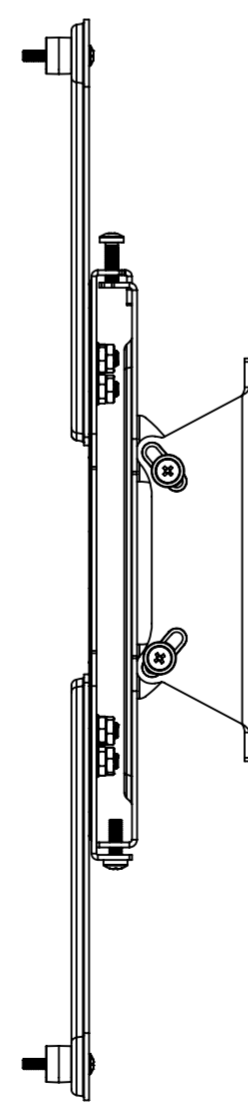

75/100/200 VESA

MAX 600x400 VESA

WEIGHT 3182.70 g
(AS SHOWN WITHOUT PACKAGING OR FIXINGS)