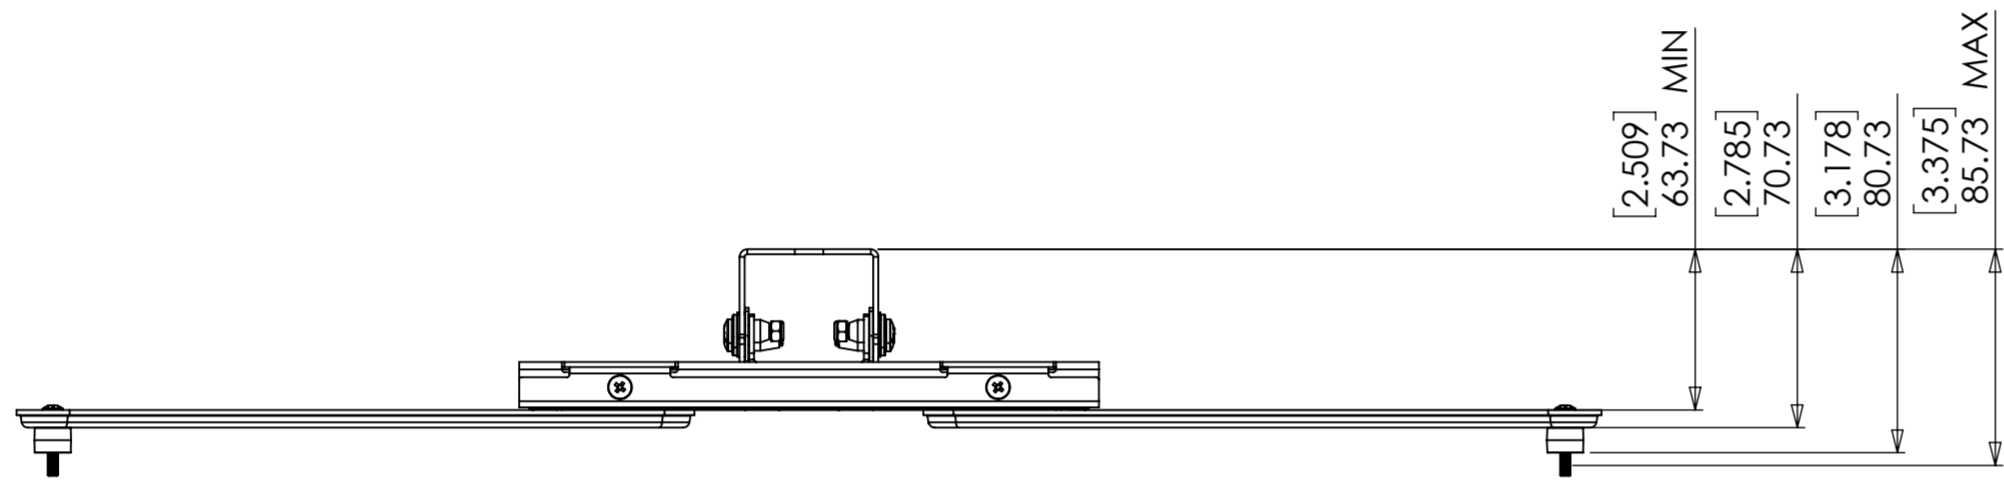

75/100/200 VESA

MAX 600x400 VESA

WEIGHT 3182.70 g
(AS SHOWN WITHOUT PACKAGING OR FIXINGS)