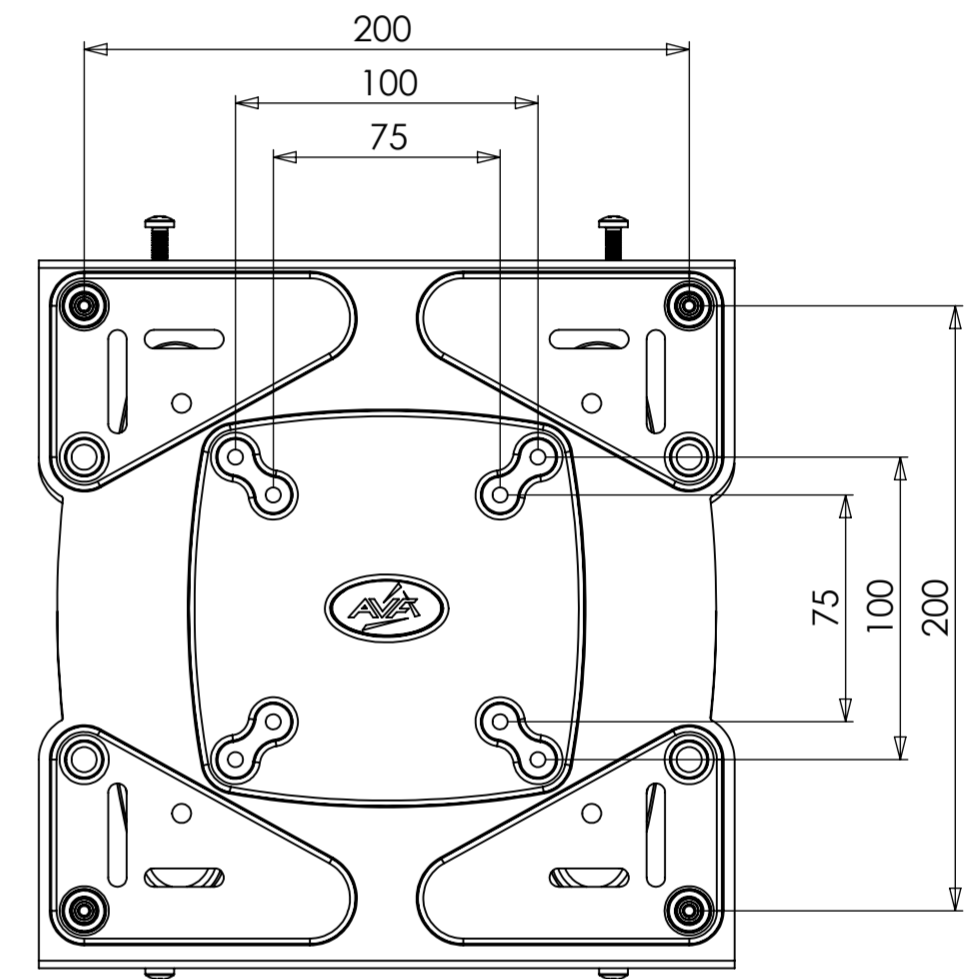

MAX 600x400 VESA

75/100/200 VESA

WEIGHT 3018.74 g
(AS SHOWN WITHOUT PACKAGING OR FIXINGS)