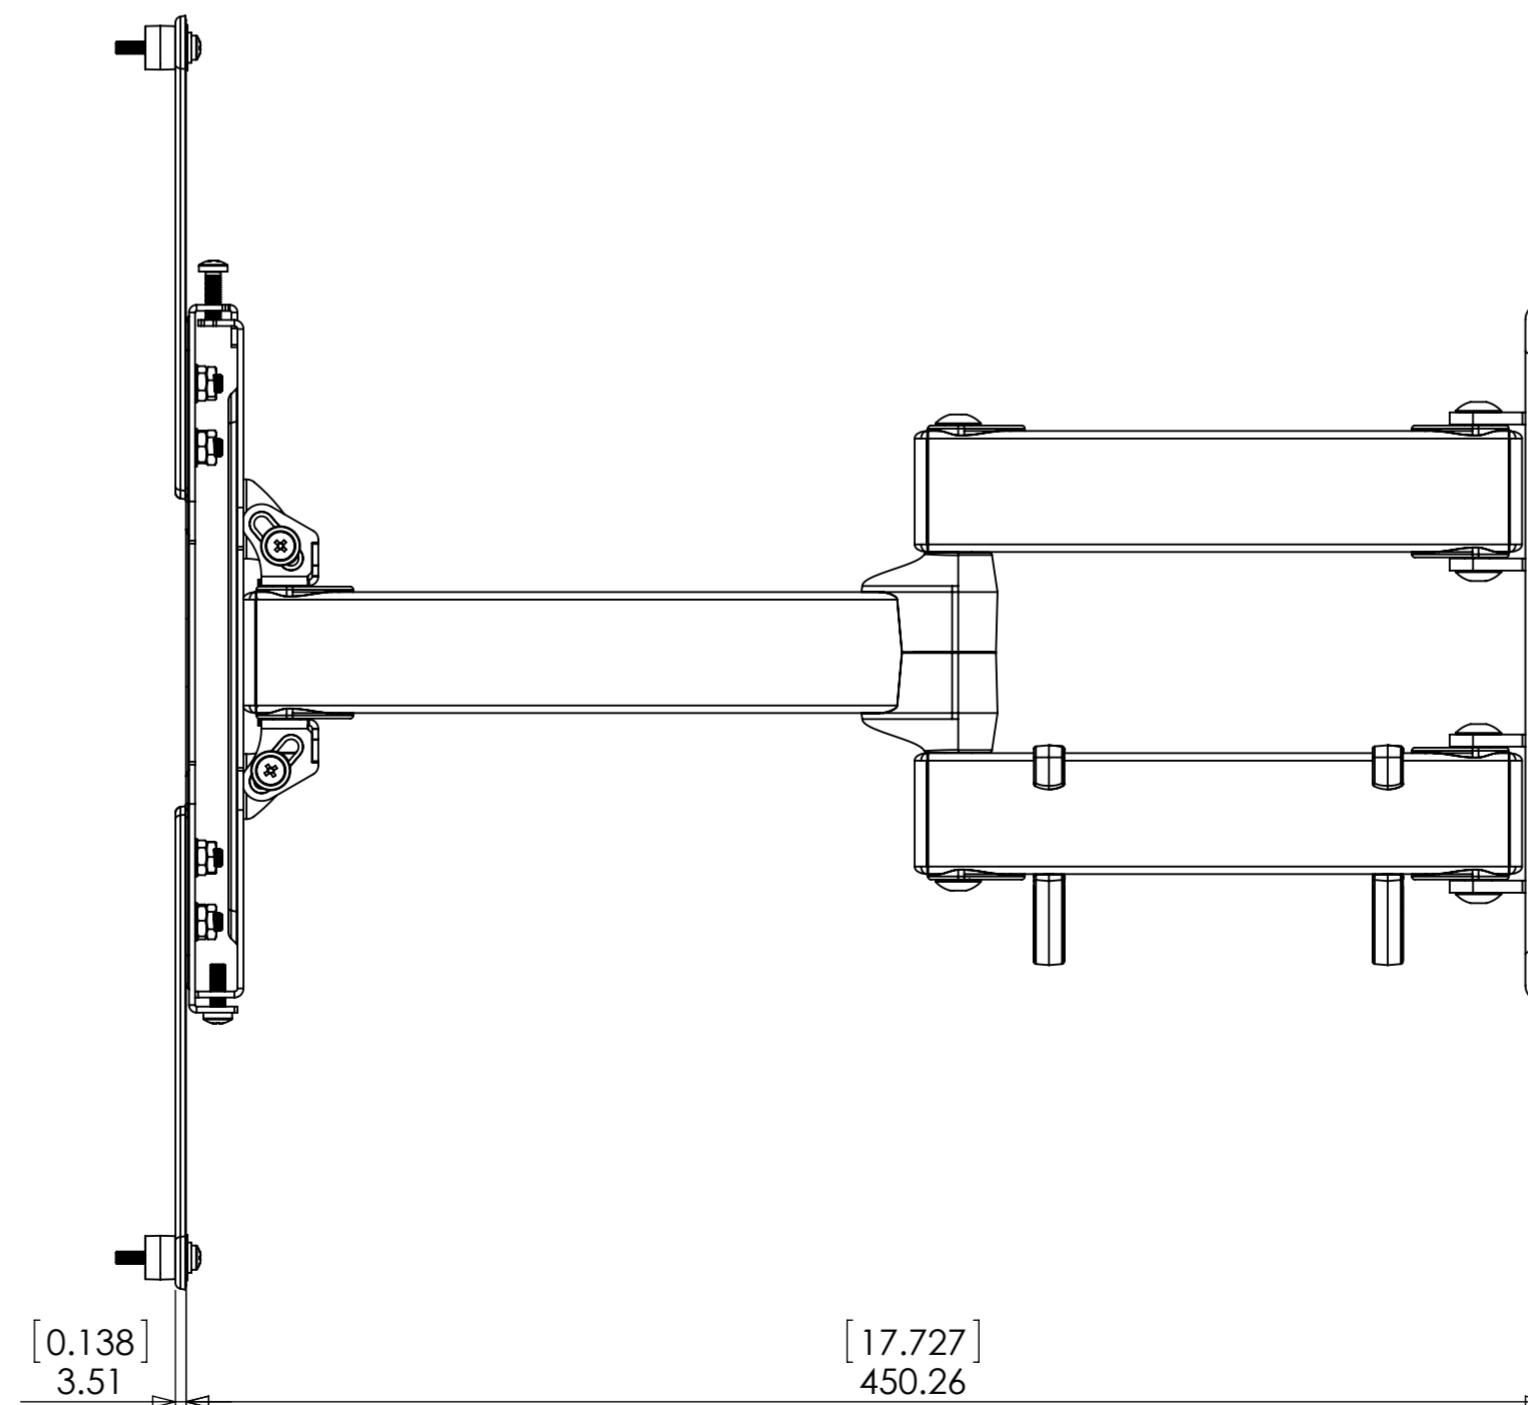

50/75/100/200 VESA

WEIGHT 4367.01 g
(AS SHOWN WITHOUT PACKAGING OR FIXINGS)