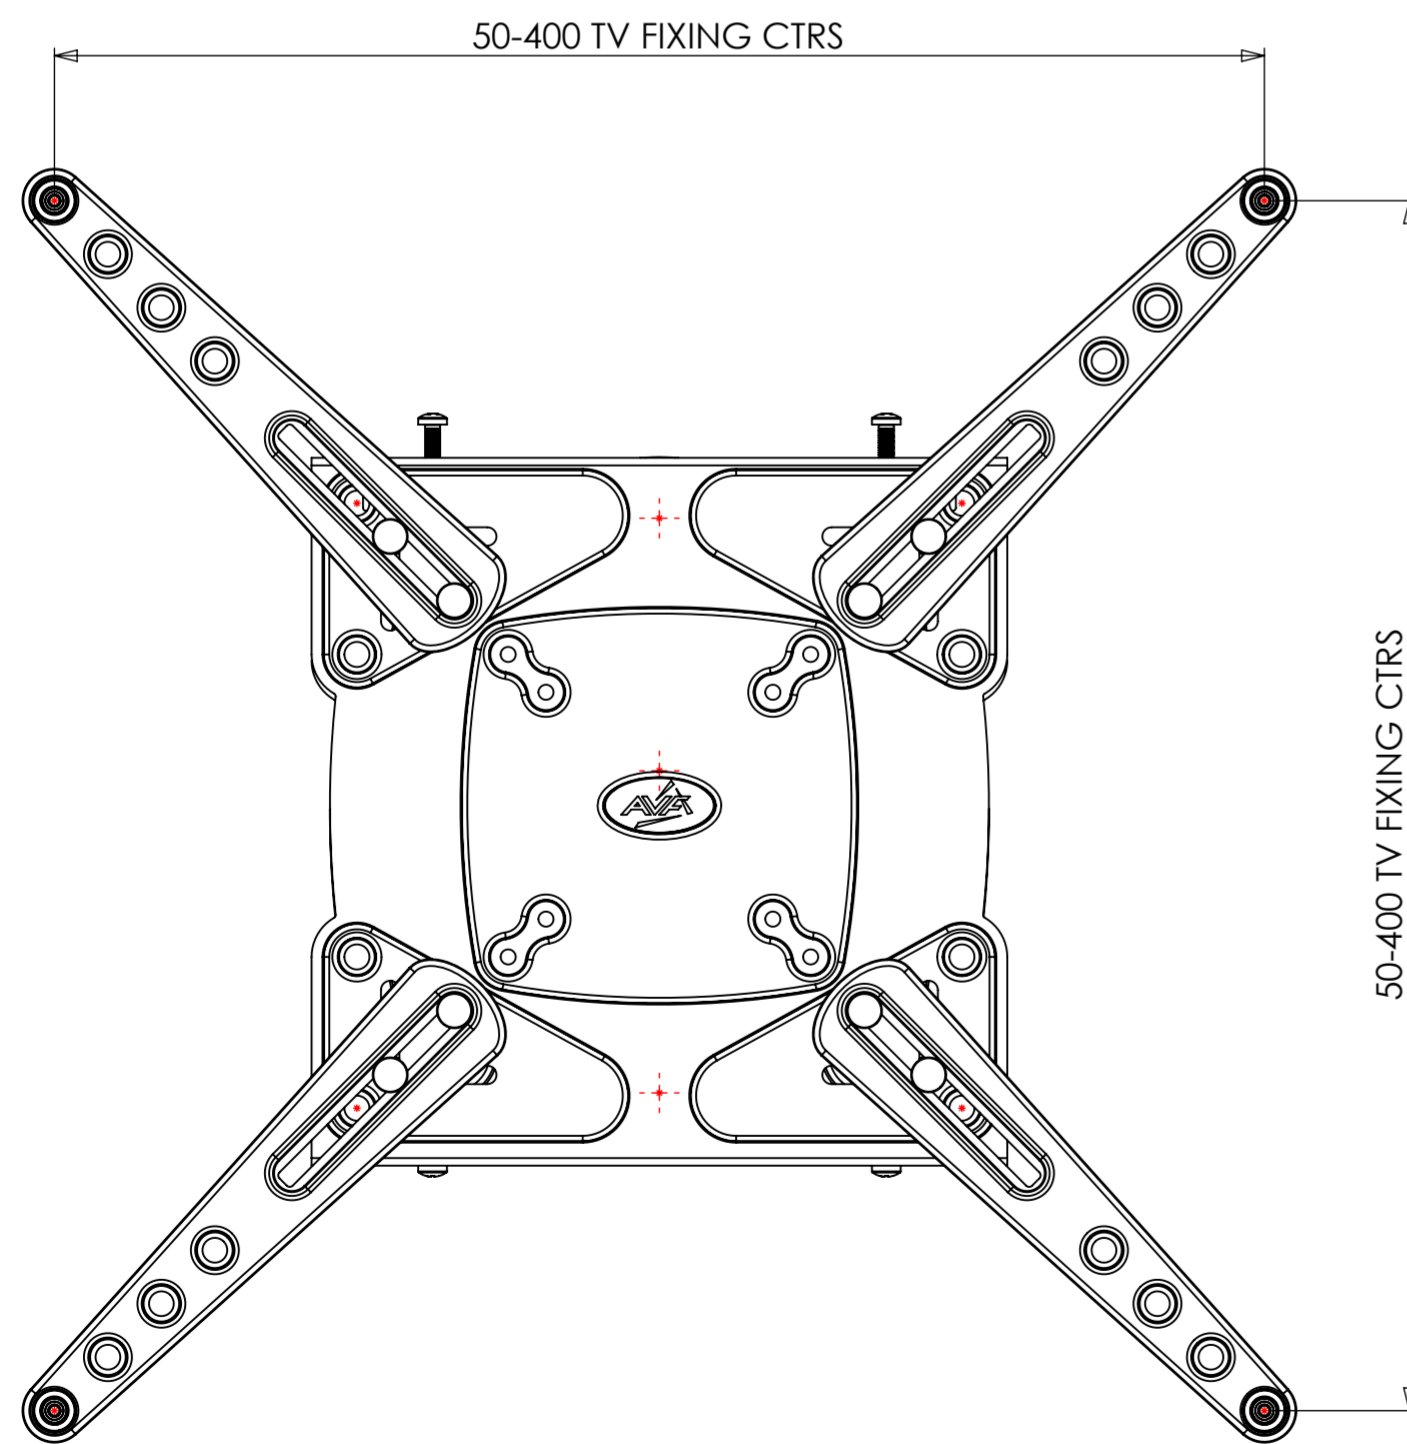

50/75/100/200 VESA

WEIGHT 4367.01 g
(AS SHOWN WITHOUT PACKAGING OR FIXINGS)