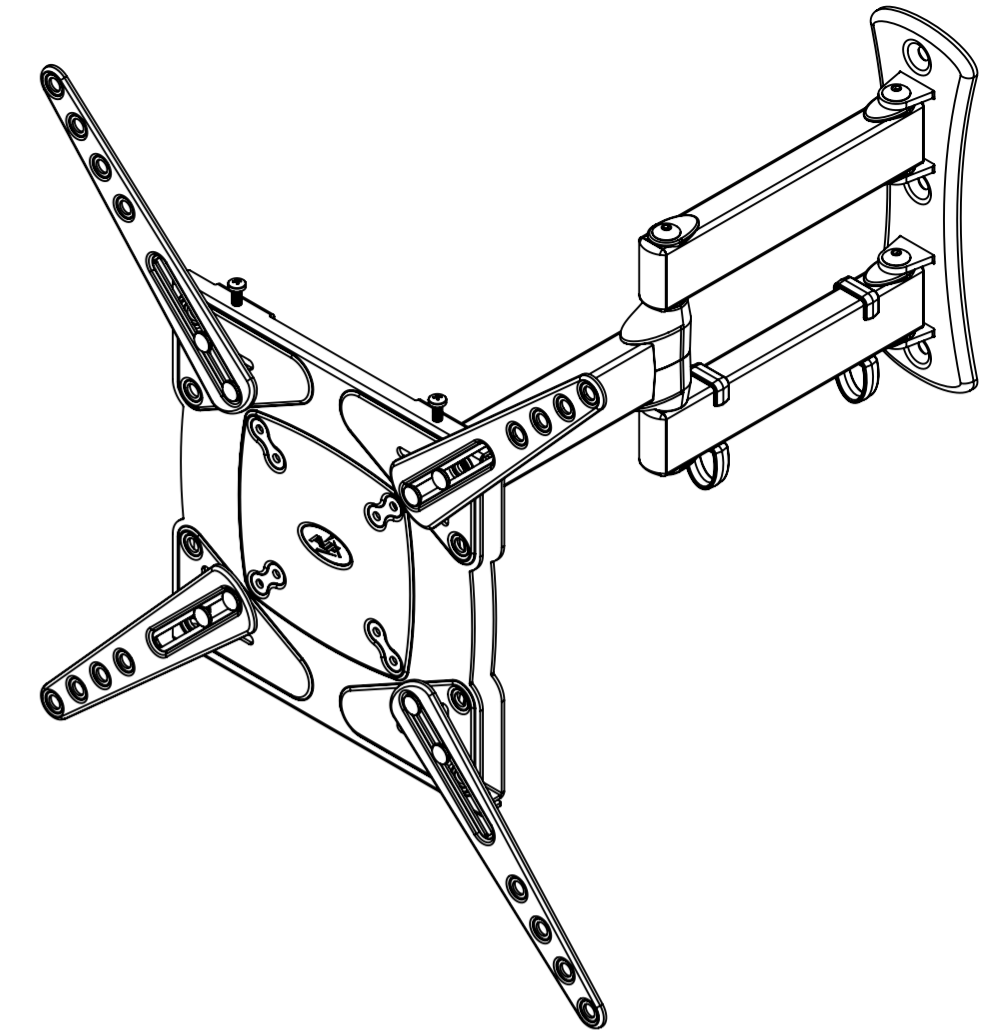

50/75/100/200 VESA

WEIGHT 4367.01 g
(AS SHOWN WITHOUT PACKAGING OR FIXINGS)