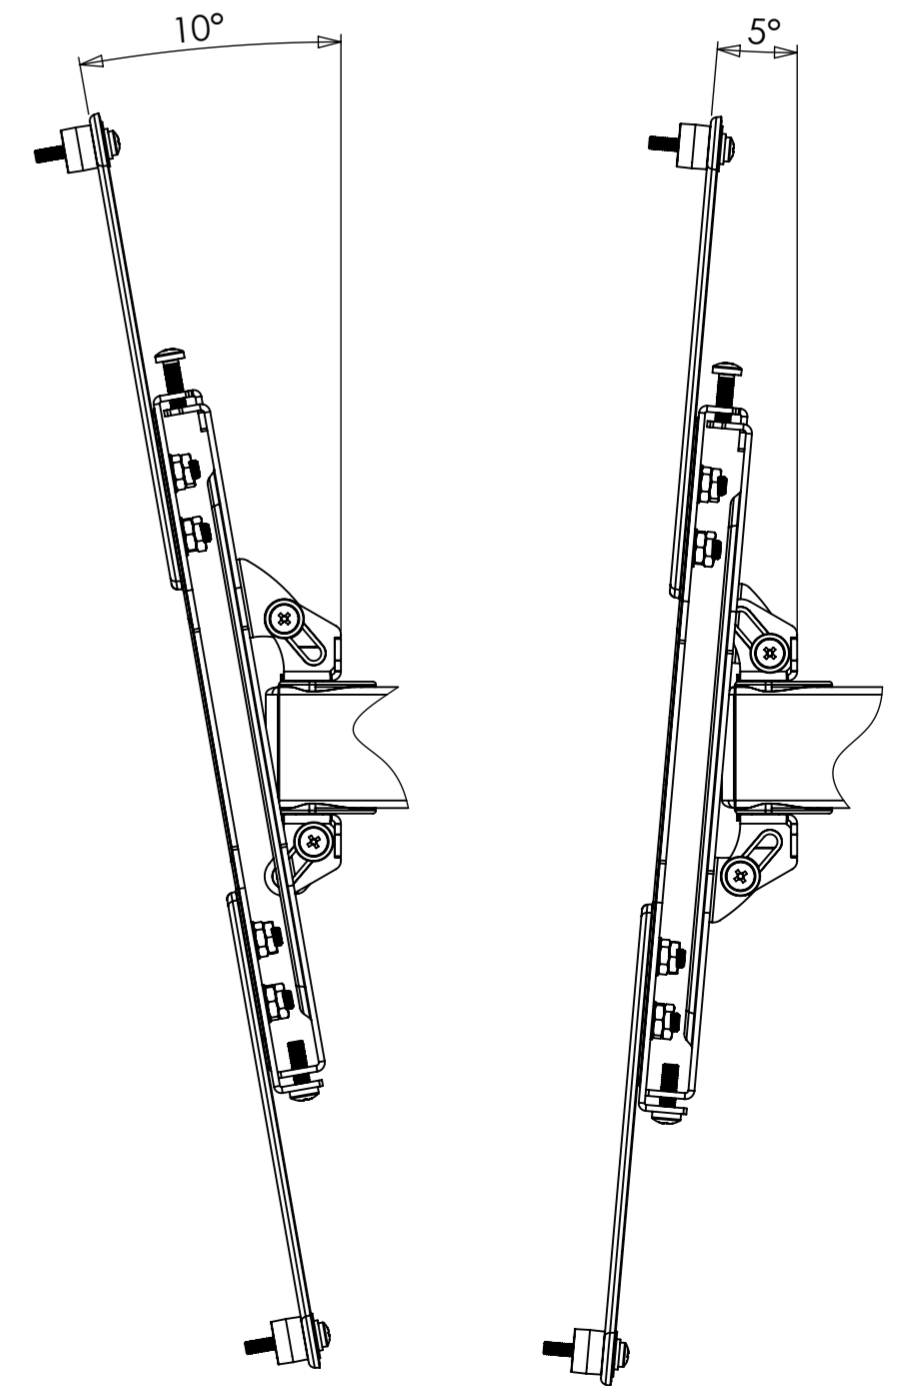

50/75/100/200 VESA

WEIGHT 4367.01 g
(AS SHOWN WITHOUT PACKAGING OR FIXINGS)