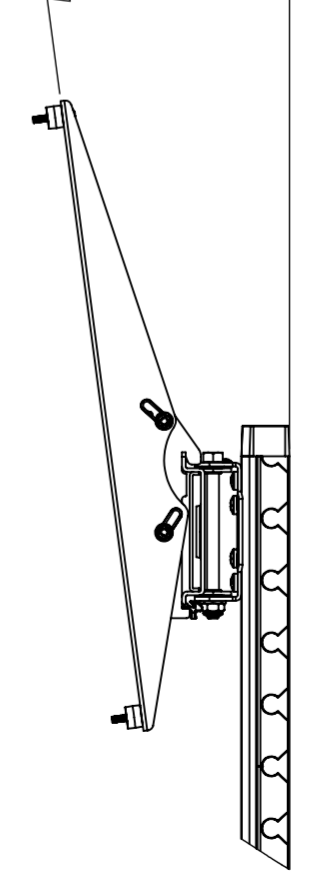

TEMPERED SAFETY GLASS

7.50° MAX
DOWNWARD TILT

7.50° MAX
UPWARD TILT

ADJUSTABLE
[2.36] 60mm MIN ADJUSTABLE

WEIGHT :- 8518.63g
(WITHOUT PACKAGING OR SPARE PARTS)