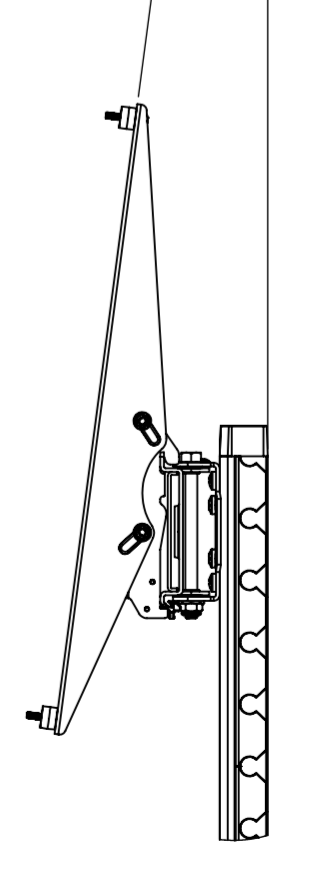

TEMPERED SAFETY GLASS

7.50° MAX
DOWNWARD TILT

7.50° MAX
UPWARD TILT

ADJUSTABLE
[2.36] 60mm MIN ADJUSTABLE

WEIGHT :- 8518.63g
(WITHOUT PACKAGING OR SPARE PARTS)