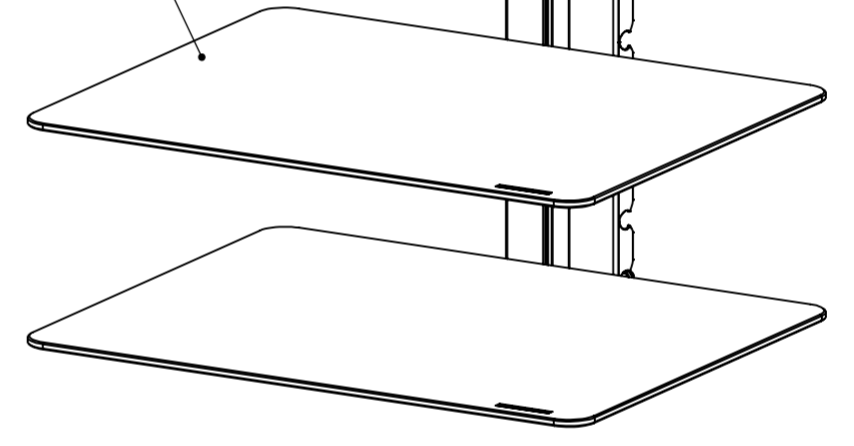

TEMPERED SAFETY GLASS

7.50° MAX
DOWNWARD TILT

7.50° MAX
UPWARD TILT

ADJUSTABLE
[2.36] 60mm MIN ADJUSTABLE

WEIGHT :- 8518.63g
(WITHOUT PACKAGING OR SPARE PARTS)