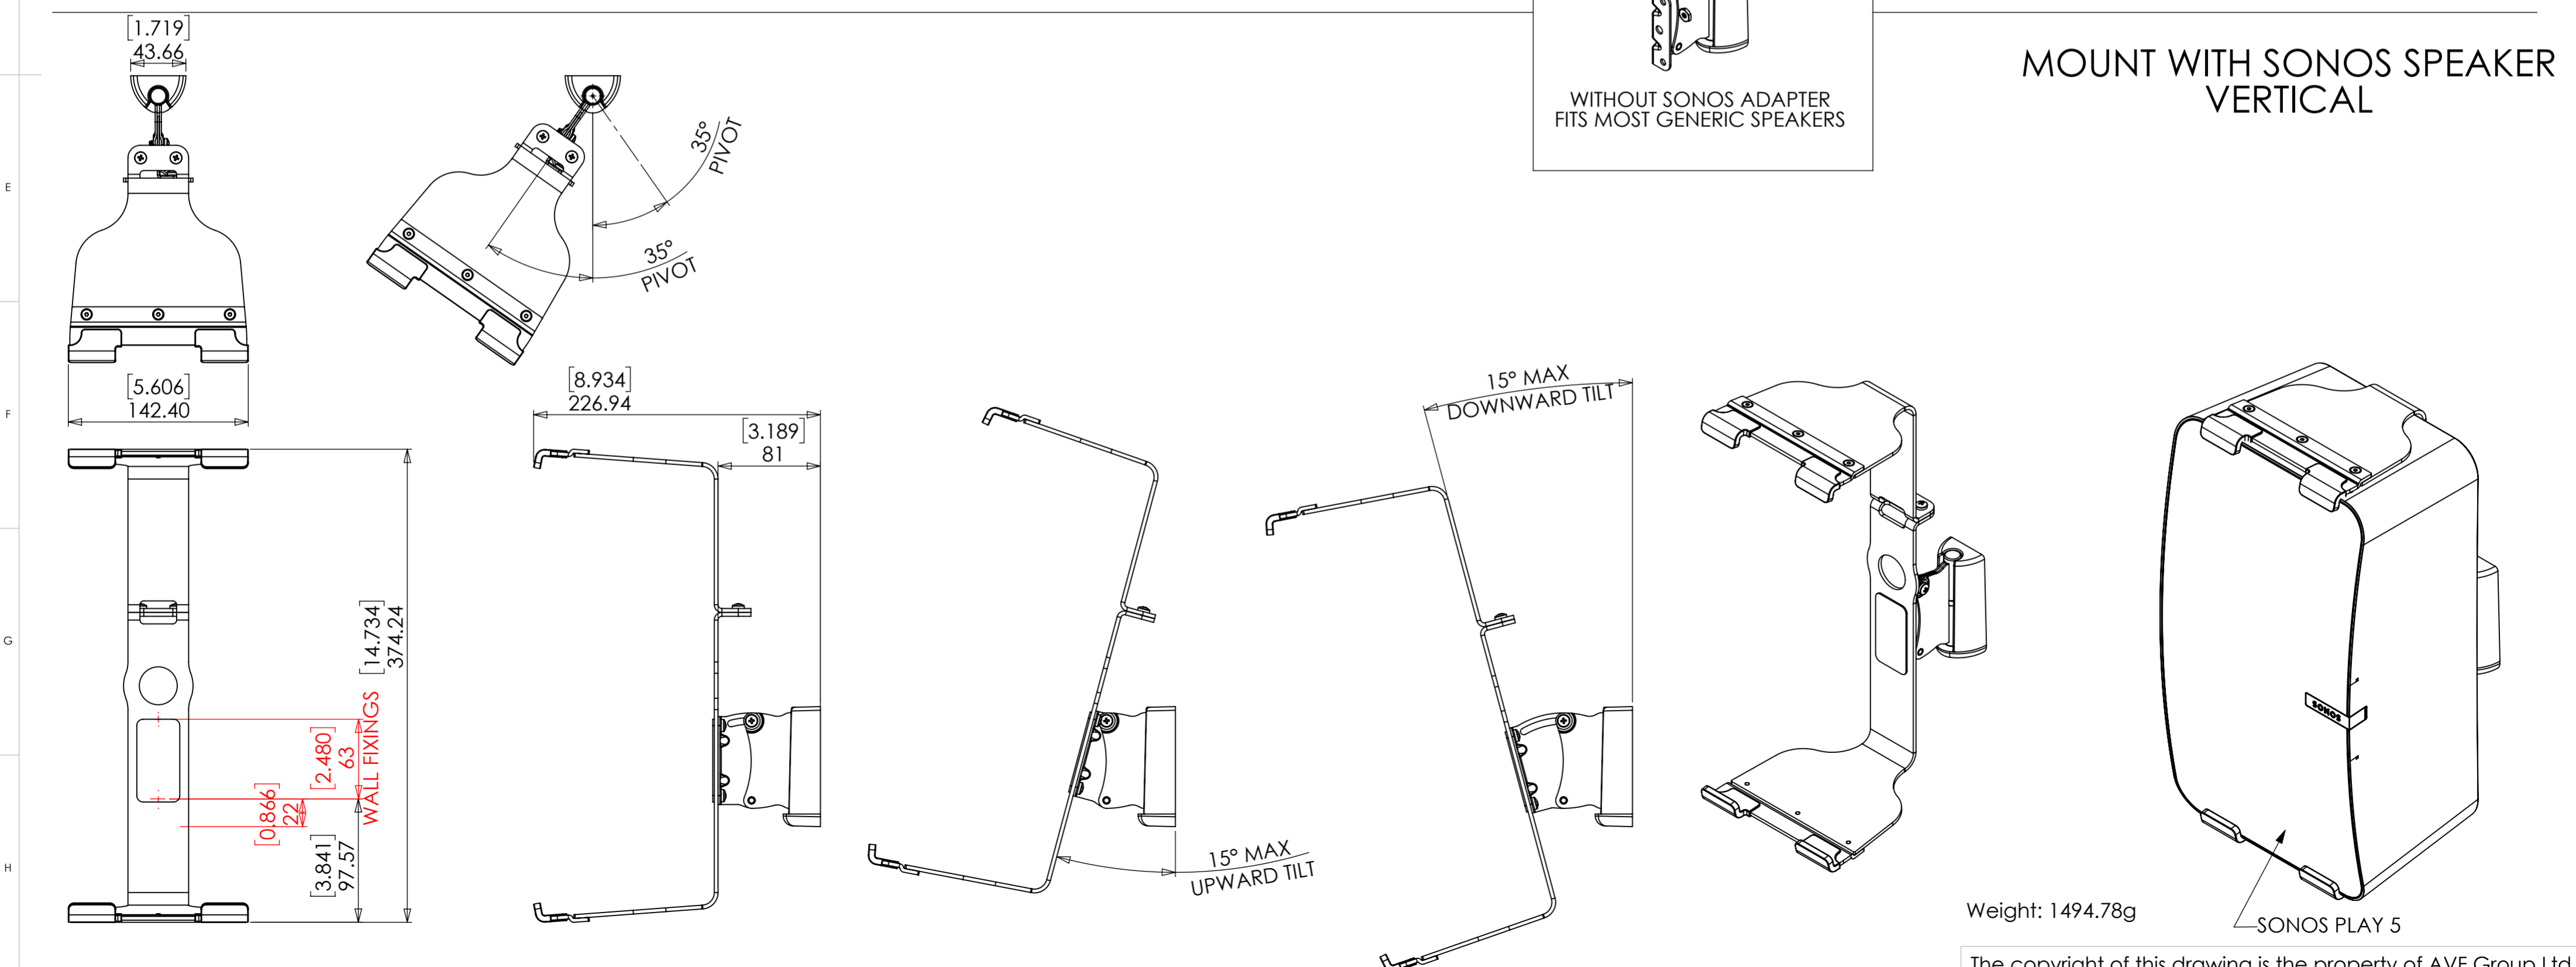

MOUNT WITH SONOS SPEAKER  
HORIZONTAL

Weight: 1494.78g