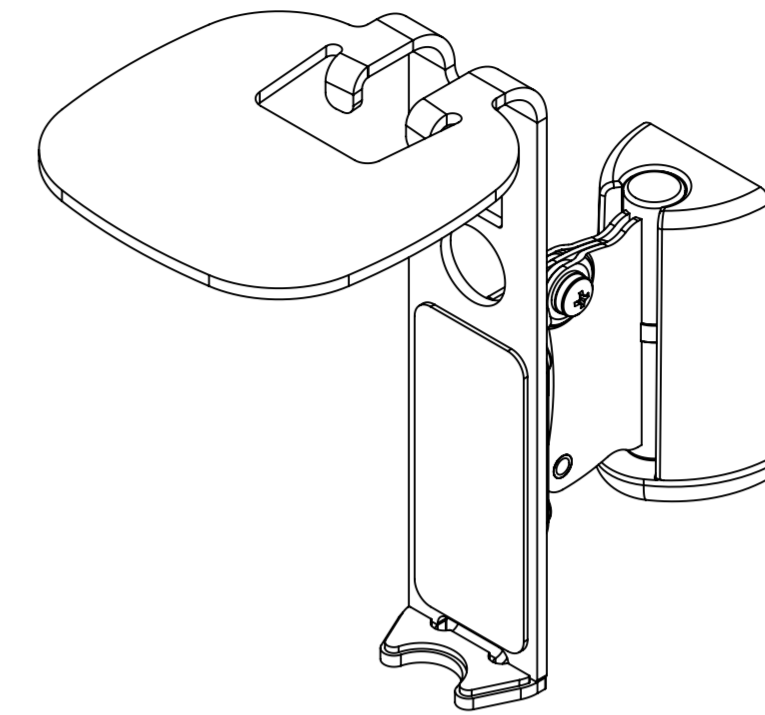

MOUNT WITH SPEAKER
TOP UP

MOUNT WITH SPEAKER
TOP DOWN

SONOS PLAY 1
OR
SONOS ONE
OR
SONOS ONE SL

WITHOUT SONOS ADAPTER
FITS MOST GENERIC SPEAKERS

WEIGHT :-531.58g
WITHOUT PACKAGING