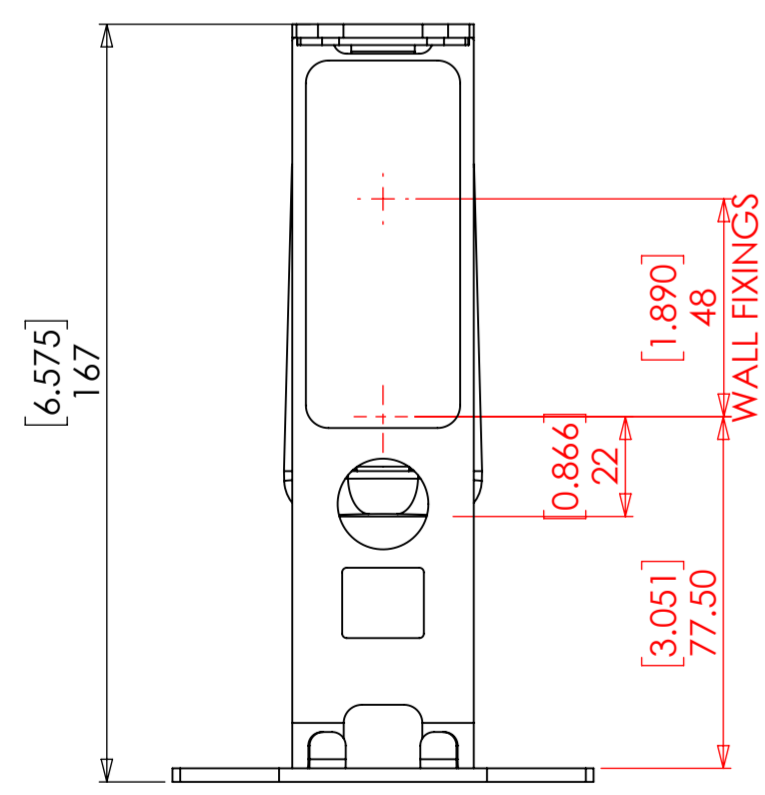

MOUNT WITH SPEAKER
TOP UP

MOUNT WITH SPEAKER
TOP DOWN

SONOS PLAY 1
OR
SONOS ONE
OR
SONOS ONE SL

WITHOUT SONOS ADAPTER
FITS MOST GENERIC SPEAKERS

WEIGHT :-531.58g
WITHOUT PACKAGING