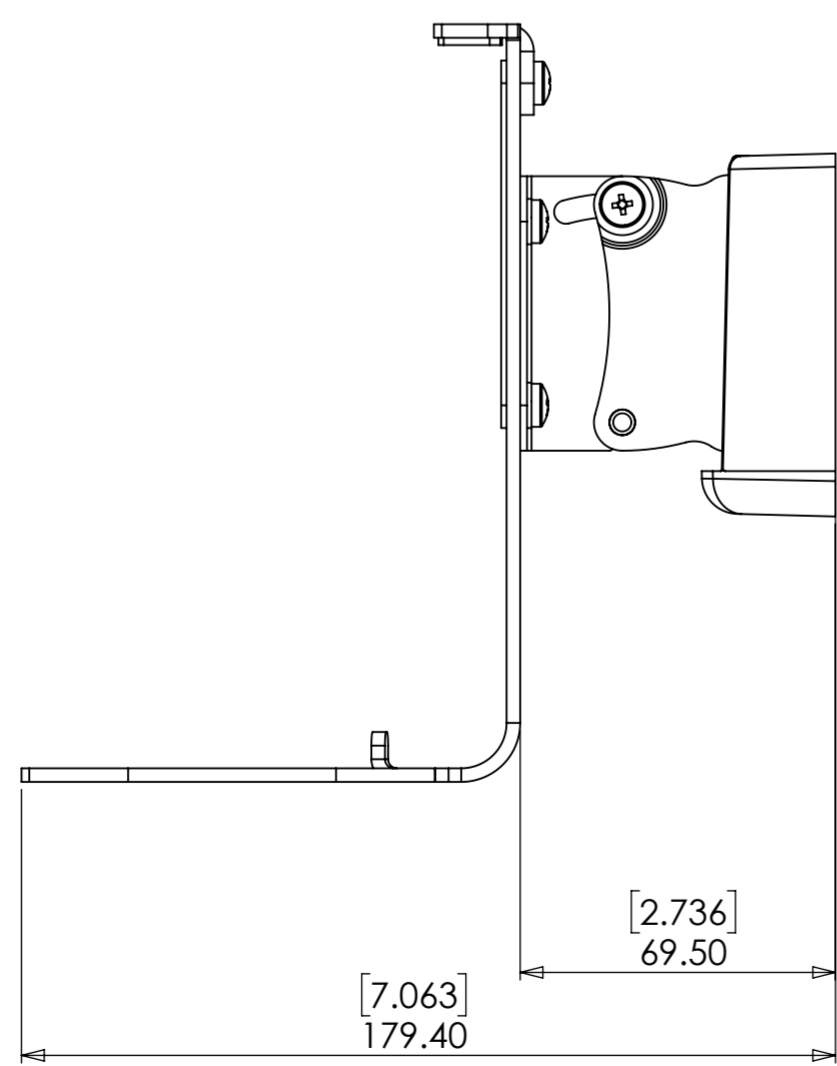

MOUNT WITH SPEAKER
TOP UP

MOUNT WITH SPEAKER
TOP DOWN

SONOS PLAY 1
OR
SONOS ONE
OR
SONOS ONE SL

WITHOUT SONOS ADAPTER
FITS MOST GENERIC SPEAKERS

WEIGHT :-531.58g
WITHOUT PACKAGING