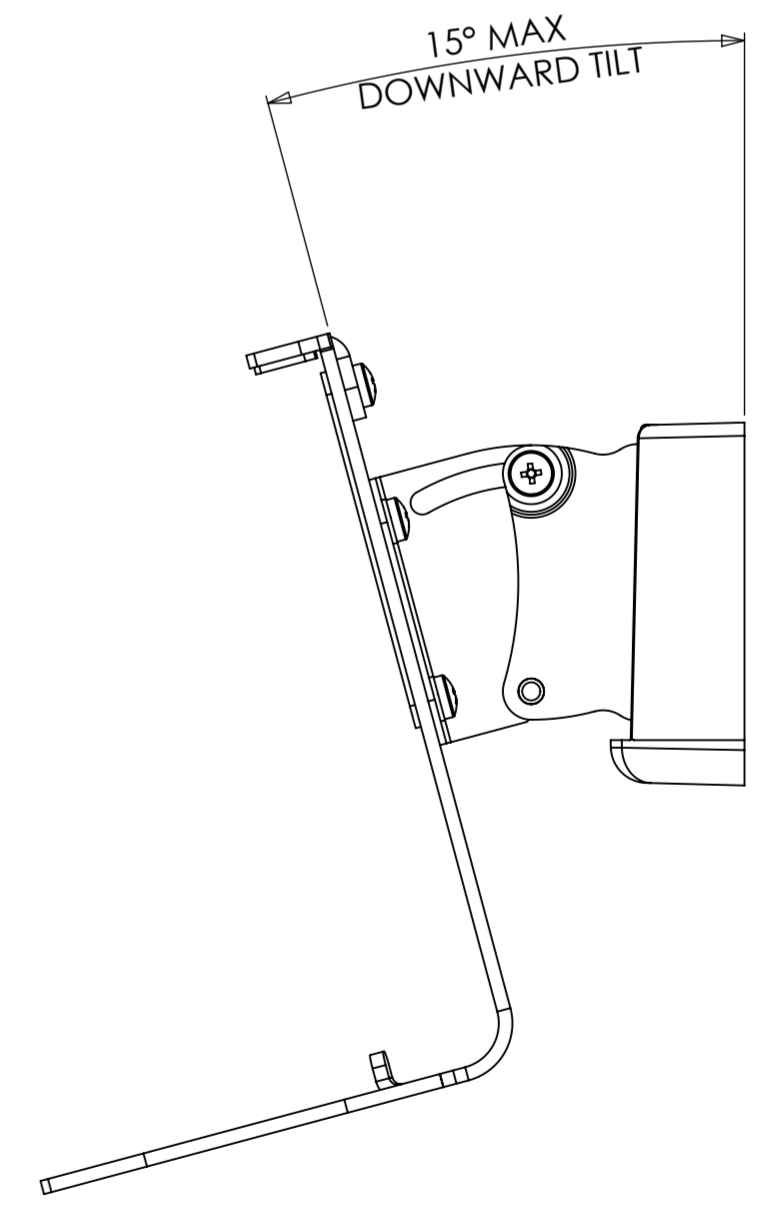

MOUNT WITH SPEAKER
TOP UP

MOUNT WITH SPEAKER
TOP DOWN

SONOS PLAY 1
OR
SONOS ONE
OR
SONOS ONE SL

WITHOUT SONOS ADAPTER
FITS MOST GENERIC SPEAKERS

WEIGHT :-531.58g
WITHOUT PACKAGING