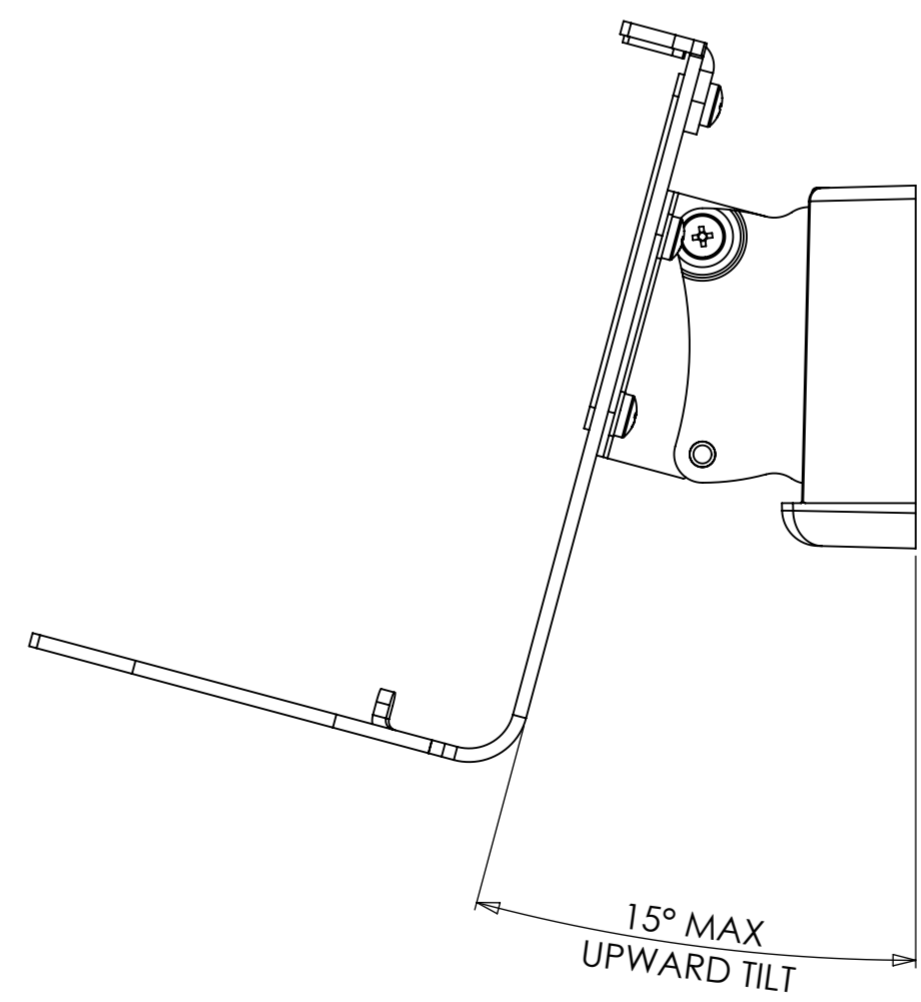

MOUNT WITH SPEAKER
TOP UP

MOUNT WITH SPEAKER
TOP DOWN

SONOS PLAY 1
OR
SONOS ONE
OR
SONOS ONE SL

WITHOUT SONOS ADAPTER
FITS MOST GENERIC SPEAKERS

WEIGHT :-531.58g
WITHOUT PACKAGING