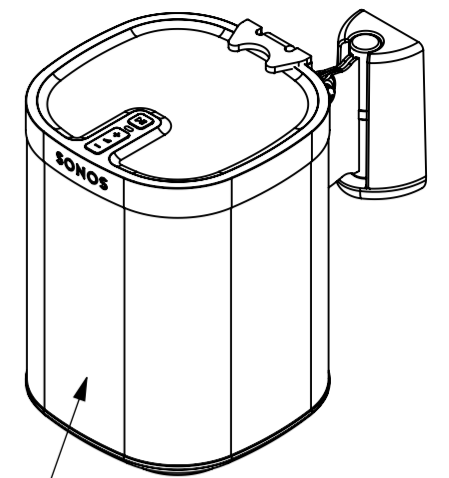

MOUNT WITH SPEAKER
TOP UP

MOUNT WITH SPEAKER
TOP DOWN

SONOS PLAY 1
OR
SONOS ONE
OR
SONOS ONE SL

WITHOUT SONOS ADAPTER
FITS MOST GENERIC SPEAKERS

WEIGHT :-531.58g
WITHOUT PACKAGING