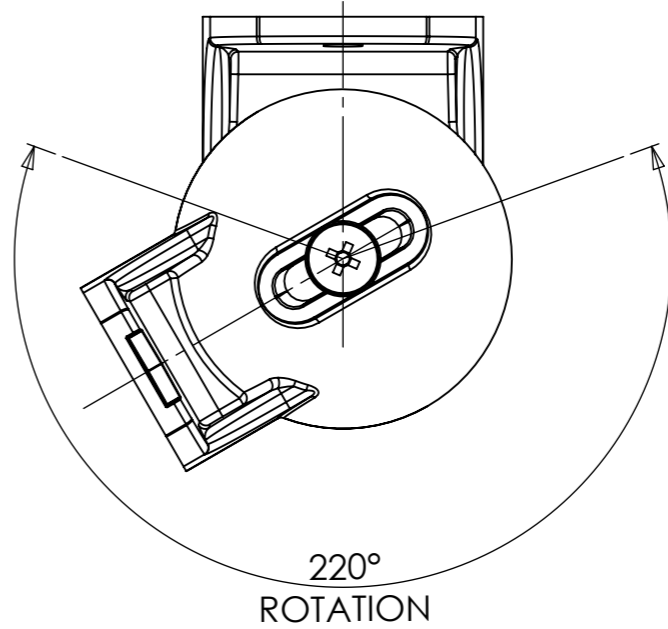

PRODUCT WEIGHT  
1 PAIR:- 146.09 grams  
(2 OFF INCLUDING FIXINGS  
AND WITHOUT PACKAGING)

220°  
ROTATION

WALL FIXING CENTRES