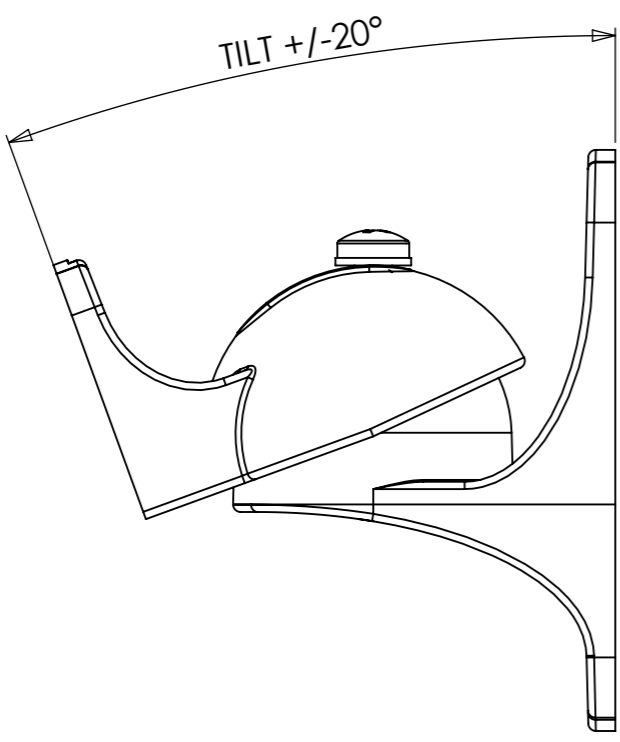

PRODUCT WEIGHT  
1 PAIR:- 146.09 grams  
(2 OFF INCLUDING FIXINGS  
AND WITHOUT PACKAGING)

220°  
ROTATION

WALL FIXING CENTRES