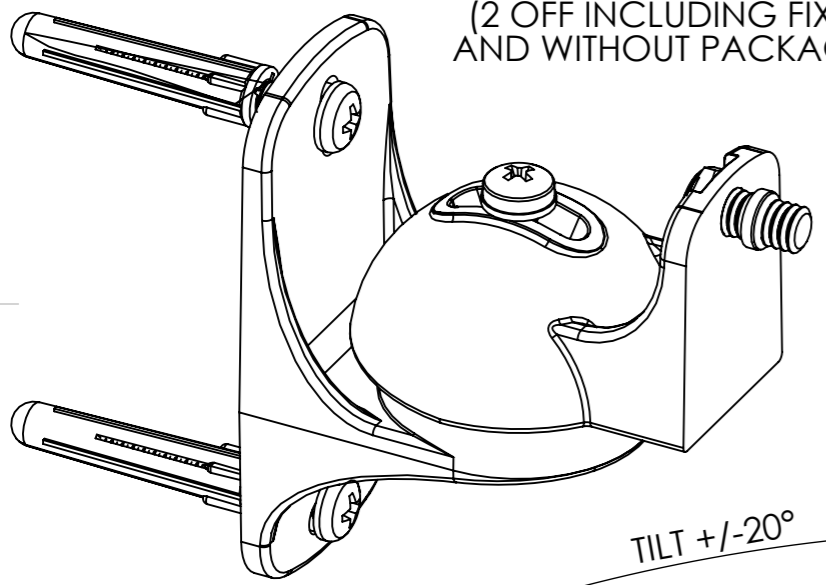

PRODUCT WEIGHT  
1 PAIR:- 146.09 grams  
(2 OFF INCLUDING FIXINGS  
AND WITHOUT PACKAGING)

220°  
ROTATION

WALL FIXING CENTRES