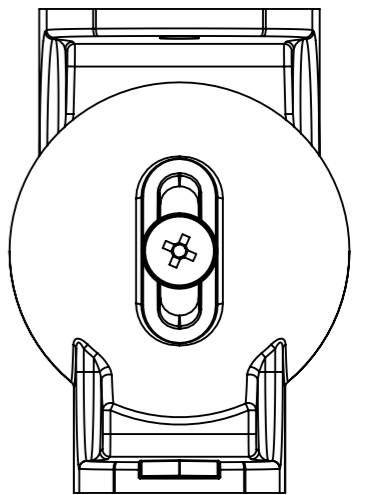

PRODUCT WEIGHT  
1 PAIR:- 146.09 grams  
(2 OFF INCLUDING FIXINGS  
AND WITHOUT PACKAGING)

220°  
ROTATION

WALL FIXING CENTRES