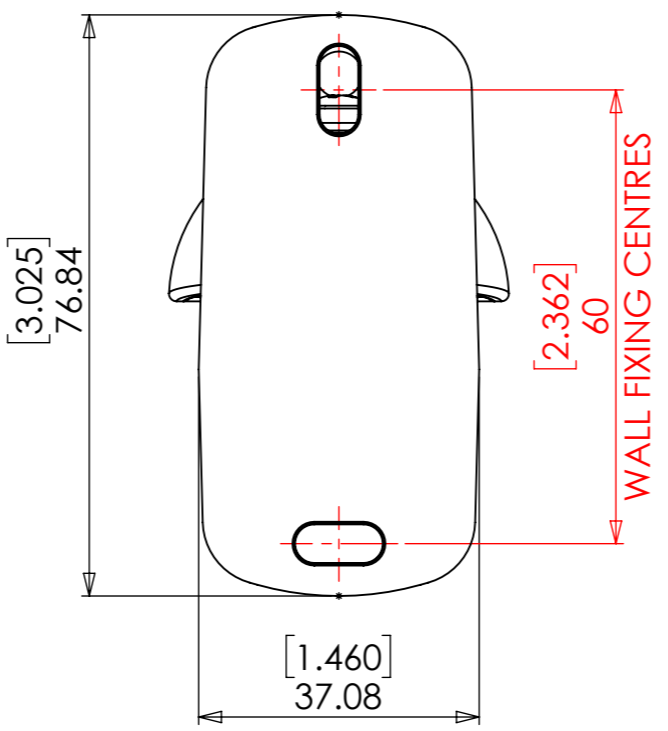

PRODUCT WEIGHT  
1 PAIR:- 146.09 grams  
(2 OFF INCLUDING FIXINGS  
AND WITHOUT PACKAGING)

220°  
ROTATION

WALL FIXING CENTRES