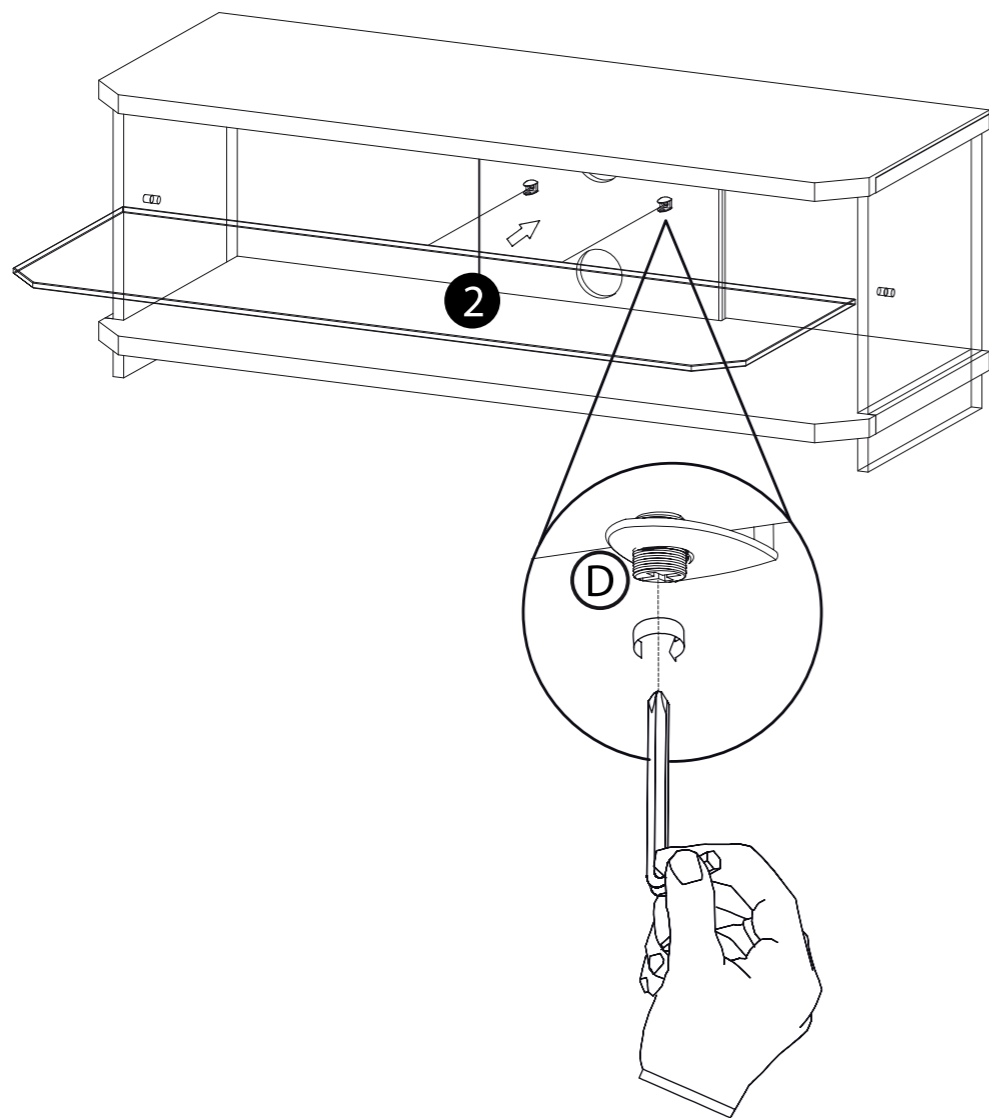

- (D) x2
- (F)

CUSTOMER SERVICES HELP LINE NUMBER: **+44 (0) 333 320 0463 (UK)**
1-800 667 0808 (USA)

Take extra care not to over tighten any screws as this may cause damage!