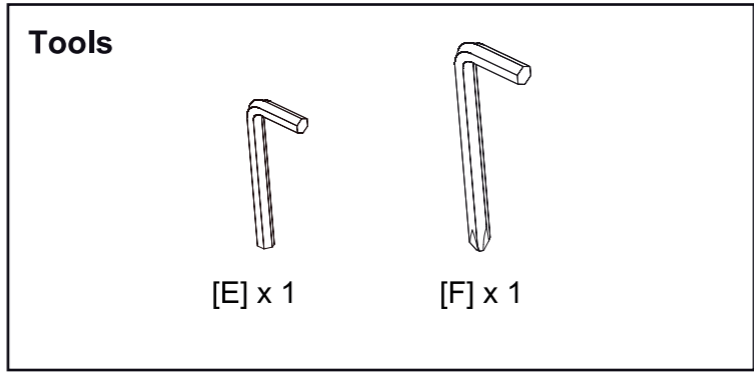

- (D) x2
- (F)

CUSTOMER SERVICES HELP LINE NUMBER: **+44 (0) 333 320 0463 (UK)**
1-800 667 0808 (USA)

Take extra care not to over tighten any screws as this may cause damage!