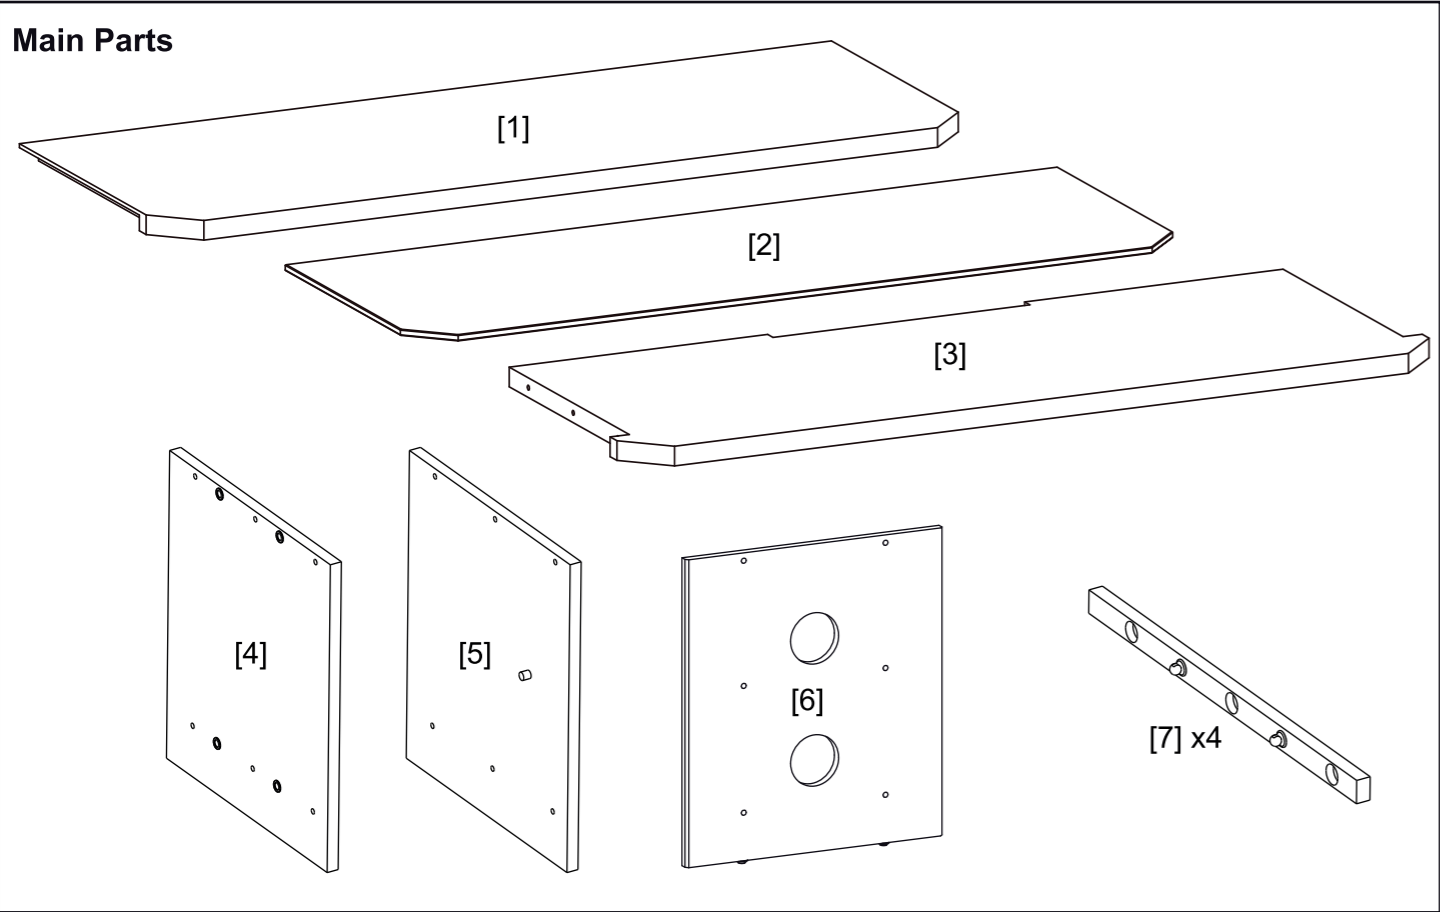

- (D) x2
- (F)

CUSTOMER SERVICES HELP LINE NUMBER: **+44 (0) 333 320 0463 (UK)**
1-800 667 0808 (USA)

Take extra care not to over tighten any screws as this may cause damage!