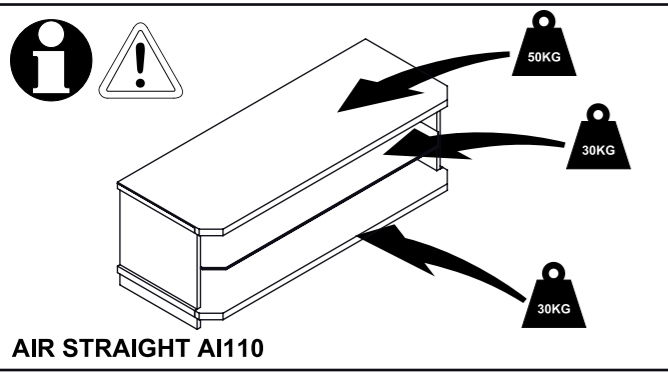

- (D) x2
- (F)

CUSTOMER SERVICES HELP LINE NUMBER: **+44 (0) 333 320 0463 (UK)**
1-800 667 0808 (USA)

Take extra care not to over tighten any screws as this may cause damage!