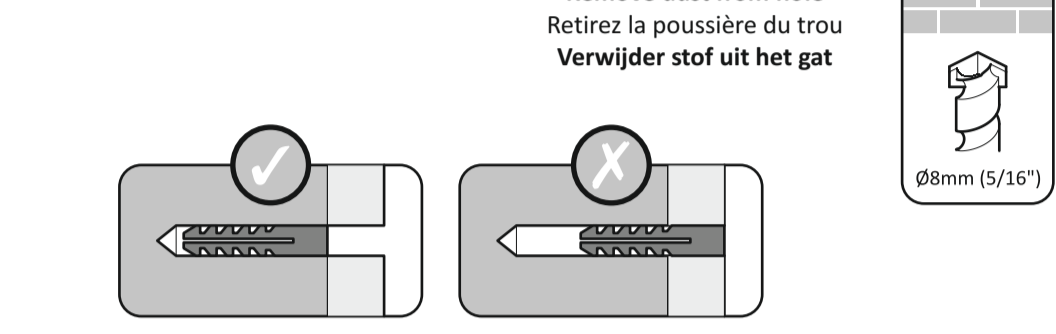

- **T1**_{x4}

  M6 x 16mm
- **T2**_{x4}

  M6 x 30mm
- **T3**_{x4}

  M8 x 25mm
- **T4**_{x4}

  M8 x 45mm
- **T5**_{x4}
- **T6**_{x4}