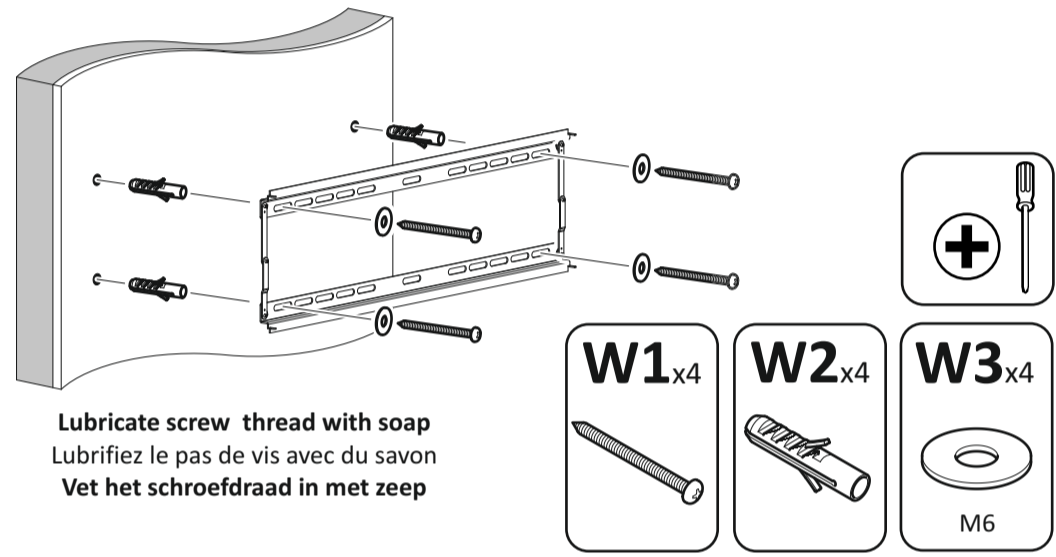

CONSIGNE POUVANT VARIER LOCALEMENT > WWW.CONSIGNESDETRI.FR

Retain all packaging in case the bracket needs to be returned. Contents may vary from photography/illustrations. You will not need all these parts, so expect there to be some left over depending upon the specification of your TV. This product is intended for indoor use only. Use of this product outdoors could lead to failure and personal injury. It is the responsibility of the installer to ensure that the mounting wall is of a suitable standard and void of any services (eg gas, electricity, water etc). Darty Plc accept no responsibility for any damage or loss caused by installing this product in a standard wall. Periodically check all nuts and bolts are tight.

- T1**<sub>x4</sub>  
  
M6 x 16mm
- T2**<sub>x4</sub>  
  
M6 x 30mm
- T3**<sub>x4</sub>  
  
M8 x 25mm
- T4**<sub>x4</sub>  
  
M8 x 45mm
- T5**<sub>x4</sub>
- T6**<sub>x4</sub>

**Ensure bracket is in the centre of the wood stud**  
Assurez-vous que l'applique est au centre de la latte de bois  
Zorg ervoor dat de steun zich in het centrum van de houten steun bevindt