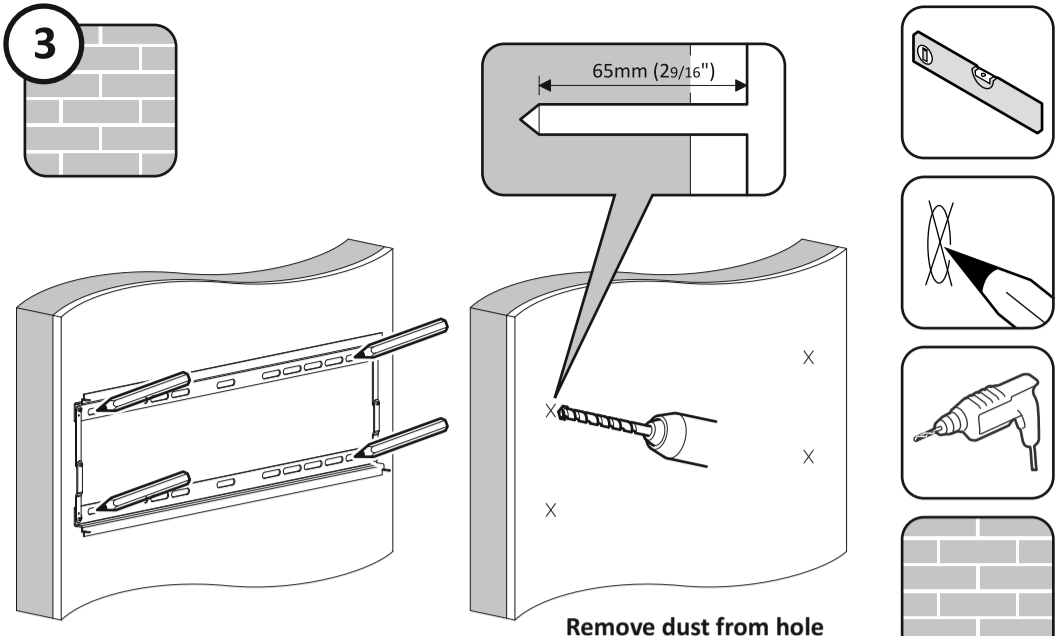

CONSIGNE POUVANT VARIER LOCALEMENT > WWW.CONSIGNESDETRI.FR

Retain all packaging in case the bracket needs to be returned. Contents may vary from photography/illustrations. You will not need all these parts, so expect there to be some left over depending upon the specification of your TV. This product is intended for indoor use only. Use of this product outdoors could lead to failure and personal injury. It is the responsibility of the installer to ensure that the mounting wall is of a suitable standard and void of any services (eg gas, electricity, water etc). Darty Plc accept no responsibility for any damage or loss caused by installing this product in a standard wall. Periodically check all nuts and bolts are tight.

- T1**<sub>x4</sub>  
  
M6 x 16mm
- T2**<sub>x4</sub>  
  
M6 x 30mm
- T3**<sub>x4</sub>  
  
M8 x 25mm
- T4**<sub>x4</sub>  
  
M8 x 45mm
- T5**<sub>x4</sub>
- T6**<sub>x4</sub>

**Ensure bracket is in the centre of the wood stud**  
Assurez-vous que l'applique est au centre de la latte de bois  
Zorg ervoor dat de steun zich in het centrum van de houten steun bevindt