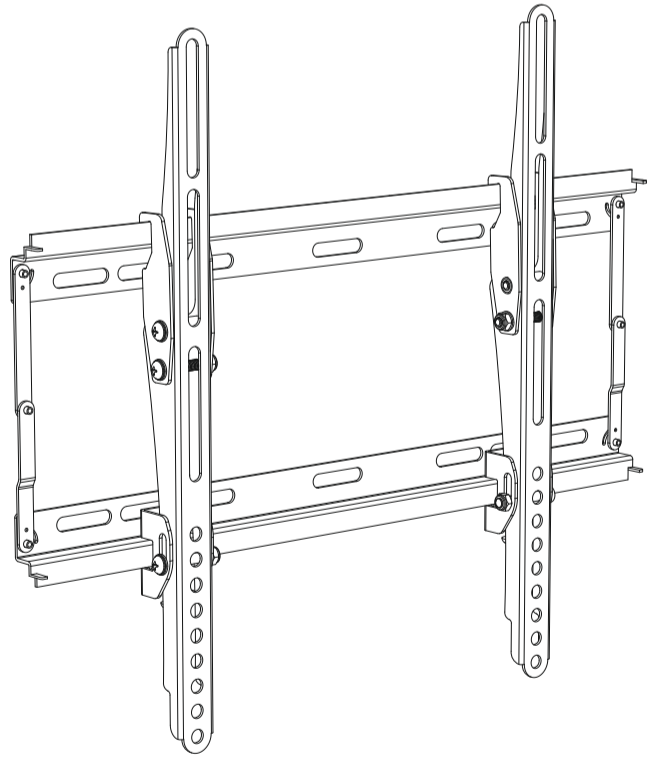

1

To remove TV / Pour oter la TV / Om TV te verwijderen

TNEL801B-1

4331745

60kg
132lbs

- STOP** Read through all instructions before commencing installation.
- ARRETEZ VOUS** Lisez toutes les instructions avant de débuter l'installation.
- STOPPEN** Lees alle instructies vooraleer installatie aan te vangen.

CONSIGNE POUVANT VARIER LOCALEMENT > WWW.CONSIGNESDETRI.FR

Ets Darty & Fils ©, 129 Avenue Gallieni, 93140 Bondy, France

Retain all packaging in case the bracket needs to be returned. Contents may vary from photography/illustrations. You will not need all these parts, so expect there to be some left over depending upon the specification of your TV. This product is intended for indoor use only. Use of this product outdoors could lead to failure and personal injury. It is the responsibility of the installer to ensure that the mounting wall is of a suitable standard and void of any services (eg gas, electricity, water etc). Darty Plc accept no responsibility for any damage or loss caused by installing this product in a standard wall. Periodically check all nuts and bolts are tight.