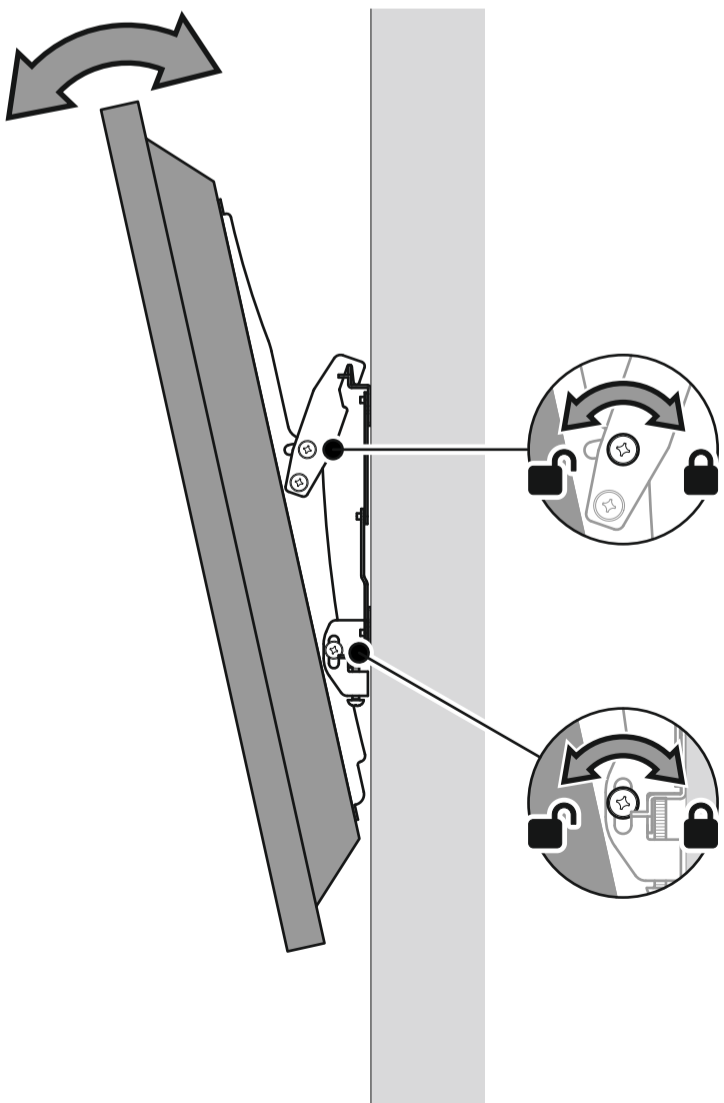

1

To remove TV / Pour oter la TV / Om TV te verwijderen

TNEL801B-1

4331745

60kg
132lbs

- STOP** Read through all instructions before commencing installation.
- ARRETEZ VOUS** Lisez toutes les instructions avant de débuter l'installation.
- STOPPEN** Lees alle instructies vooraleer installatie aan te vangen.

CONSIGNE POUVANT VARIER LOCALEMENT > WWW.CONSIGNESDETRI.FR

Ets Darty & Fils ©, 129 Avenue Gallieni, 93140 Bondy, France

Retain all packaging in case the bracket needs to be returned. Contents may vary from photography/illustrations. You will not need all these parts, so expect there to be some left over depending upon the specification of your TV. This product is intended for indoor use only. Use of this product outdoors could lead to failure and personal injury. It is the responsibility of the installer to ensure that the mounting wall is of a suitable standard and void of any services (eg gas, electricity, water etc). Darty Plc accept no responsibility for any damage or loss caused by installing this product in a standard wall. Periodically check all nuts and bolts are tight.