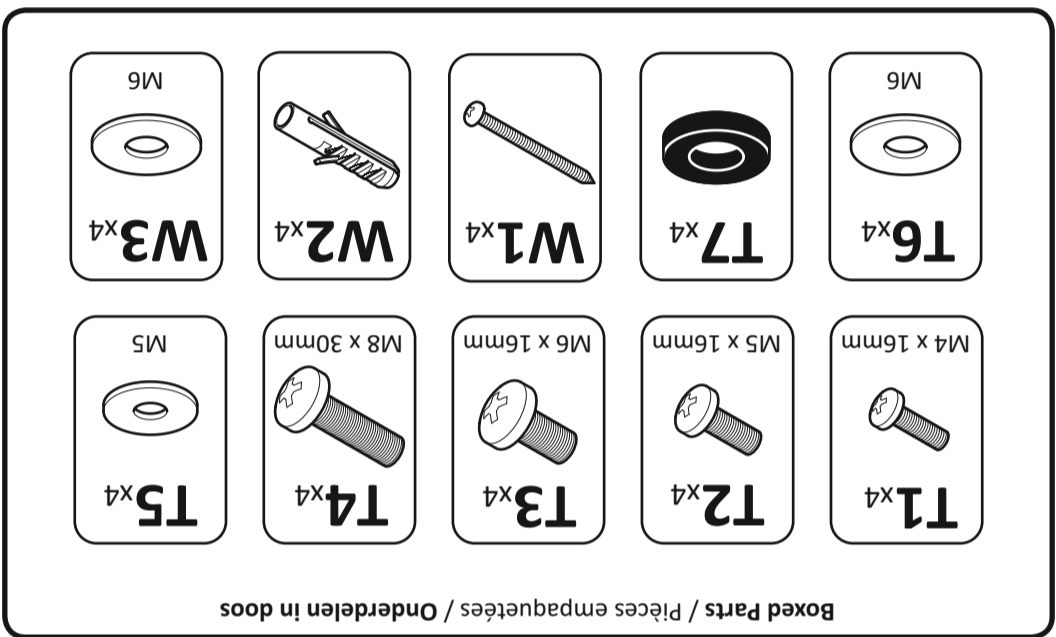

1

To remove TV / Pour oter la TV / Om TV te verwijderen

TNEL801B-1

4331745

60kg
132lbs

- STOP** Read through all instructions before commencing installation.
- ARRETEZ VOUS** Lisez toutes les instructions avant de débuter l'installation.
- STOPPEN** Lees alle instructies vooraleer installatie aan te vangen.

CONSIGNE POUVANT VARIER LOCALEMENT > WWW.CONSIGNESDETRI.FR

Ets Darty & Fils ©, 129 Avenue Gallieni, 93140 Bondy, France

Retain all packaging in case the bracket needs to be returned. Contents may vary from photography/illustrations. You will not need all these parts, so expect there to be some left over depending upon the specification of your TV. This product is intended for indoor use only. Use of this product outdoors could lead to failure and personal injury. It is the responsibility of the installer to ensure that the mounting wall is of a suitable standard and void of any services (eg gas, electricity, water etc). Darty Plc accept no responsibility for any damage or loss caused by installing this product in a standard wall. Periodically check all nuts and bolts are tight.