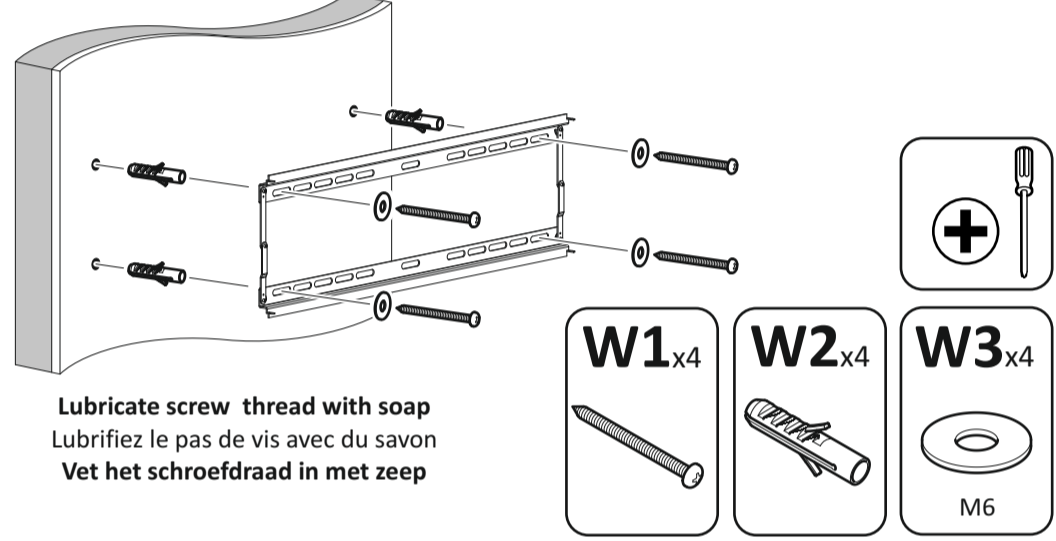

Ensure bracket is in the centre of the wood stud
Assurez-vous que l'applique est au centre de la latte de bois
Zorg ervoor dat de steun zich in het centrum van de houten steun bevindt