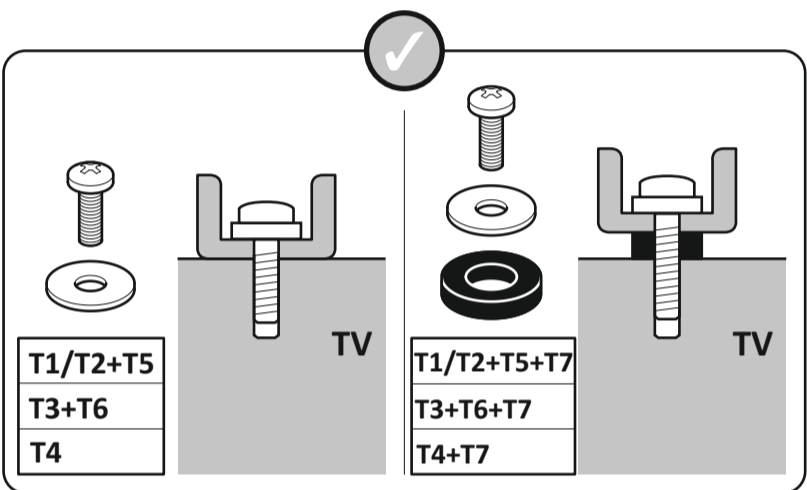

2

Top
Haut
Boven

T7_{x4}

T1_{x4}

M4 x 16mm

T2_{x4}

M5 x 16mm

T3_{x4}

M6 x 16mm

T4_{x4}

M8 x 30mm

T5_{x4}

M5

T6_{x4}

M6

3

3

4