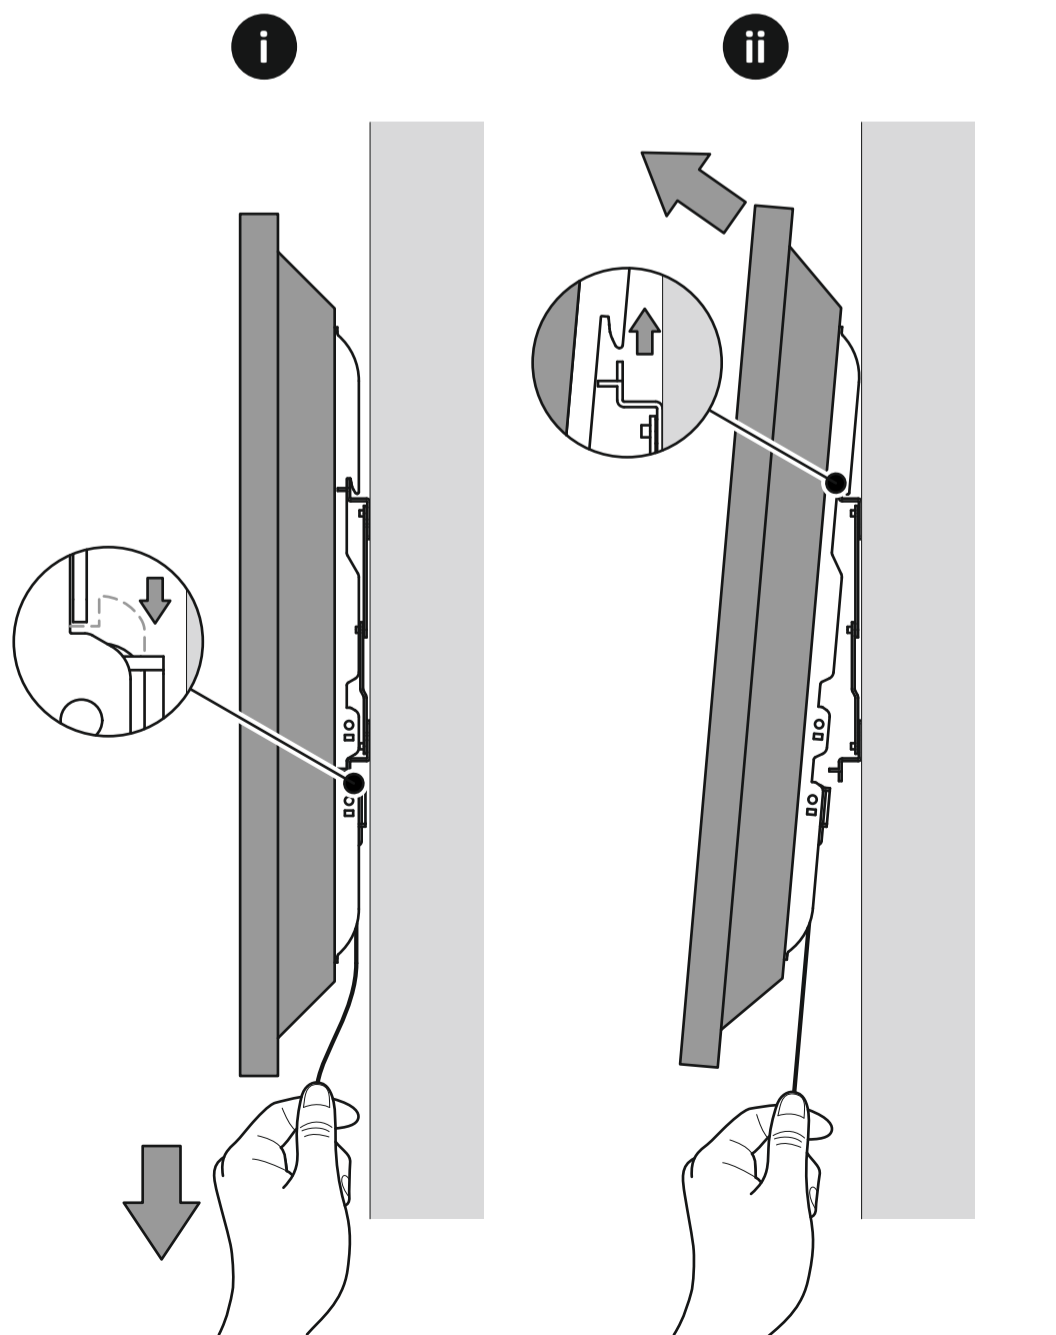

To remove TV / Pour oter la TV / Om TV te verwijderen