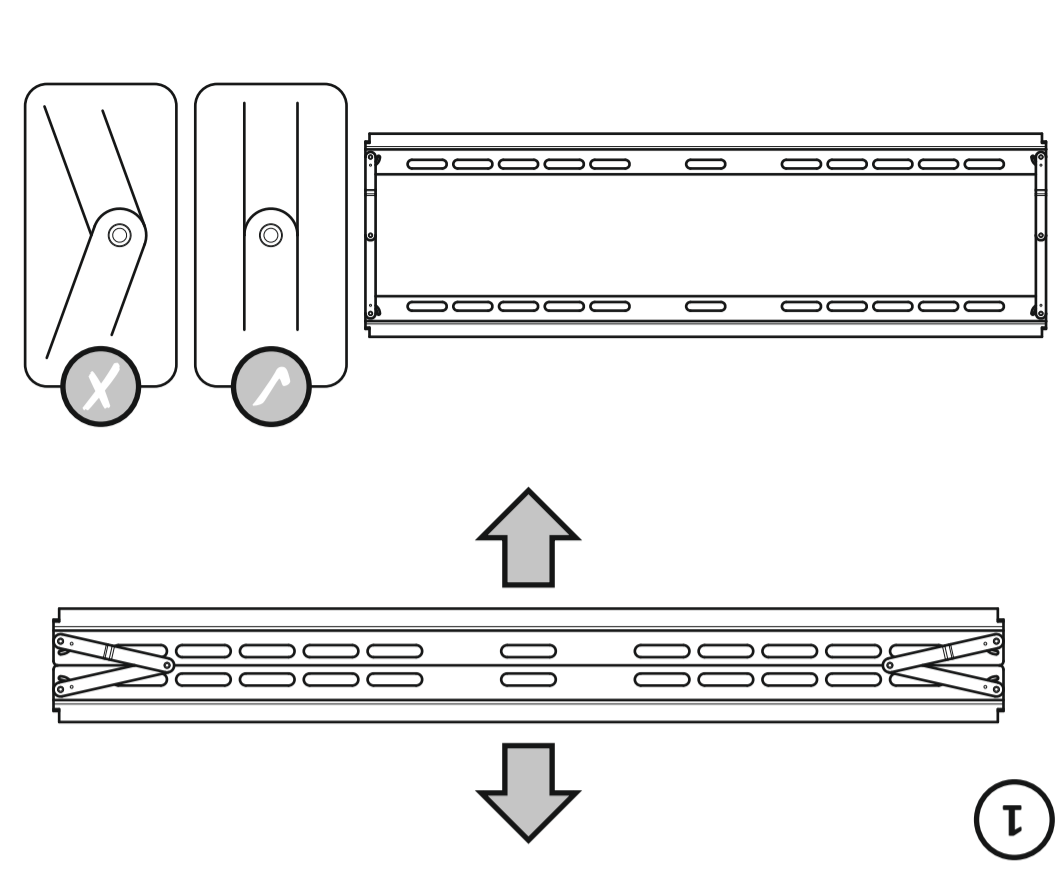

Ø3mm (1/8")

Ø8mm (5/16")

Retain all packaging in case the bracket needs to be returned. Contents may vary from photography/illustrations. You will not need all these parts, so expect there to be some left over depending upon the specification of your TV. This product is intended for indoor use only. Use of this product outdoors could lead to failure and personal injury. It is the responsibility of the installer to ensure that the mounting wall is of a suitable standard and void of any services (eg gas, electricity, water etc). Darty Plc accept no responsibility for any damage or loss caused by installing this product in a standard wall. Periodically check all nuts and bolts are tight.

To remove TV / Pour oter la TV / Om TV te verwijderen

Boxed Parts / Pièces empaquées / Onderdelen in doos

W3x4	W2x4	W1x4	T7x4	T6x4
T5x4	T4x4	T3x4	T2x4	T1x4

2

Top
Haut
Boven

T7_{x4}

T1_{x4}

M4 x 16mm