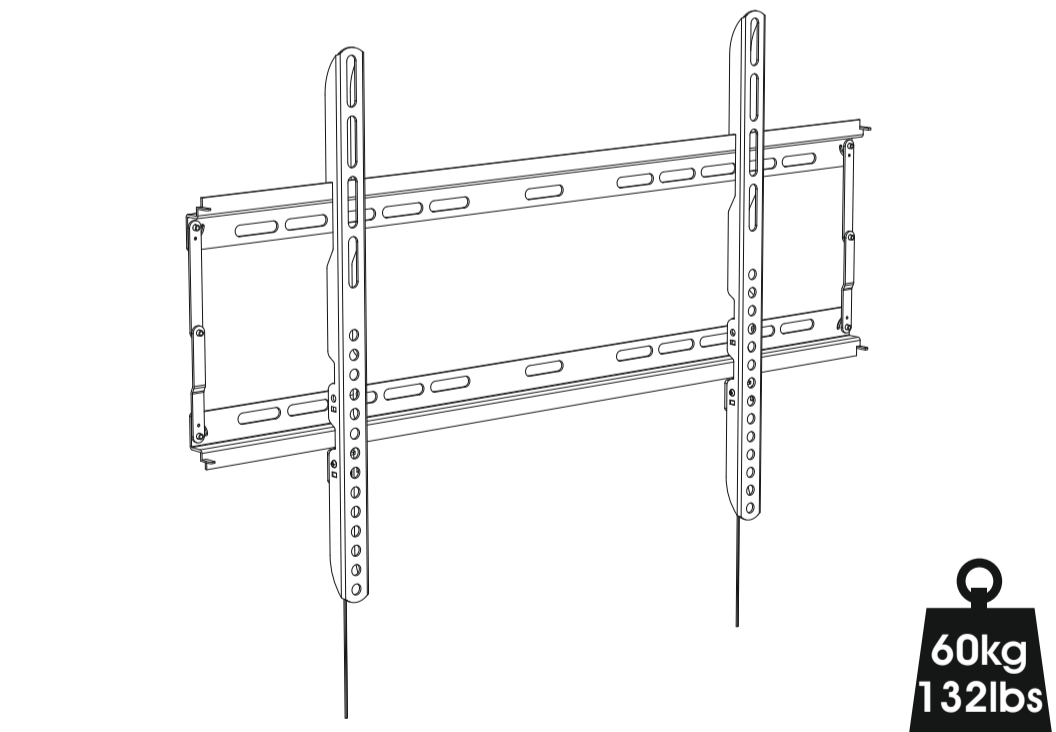

TNEL800B-1 4331656

- STOP** Read through all instructions before commencing installation.
- ARRETEZ VOUS** Lisez toutes les instructions avant de débuter l'installation.
- STOPPEN** Lees alle instructies vooraleer installatie aan te vangen.

Ø3mm (1/8")

Ø8mm (5/16")

Retain all packaging in case the bracket needs to be returned. Contents may vary from photography/illustrations. You will not need all these parts, so expect there to be some left over depending upon the specification of your TV. This product is intended for indoor use only. Use of this product outdoors could lead to failure and personal injury. It is the responsibility of the installer to ensure that the mounting wall is of a suitable standard and void of any services (eg gas, electricity, water etc). Darty Plc accept no responsibility for any damage or loss caused by installing this product in a standard wall. Periodically check all nuts and bolts are tight.