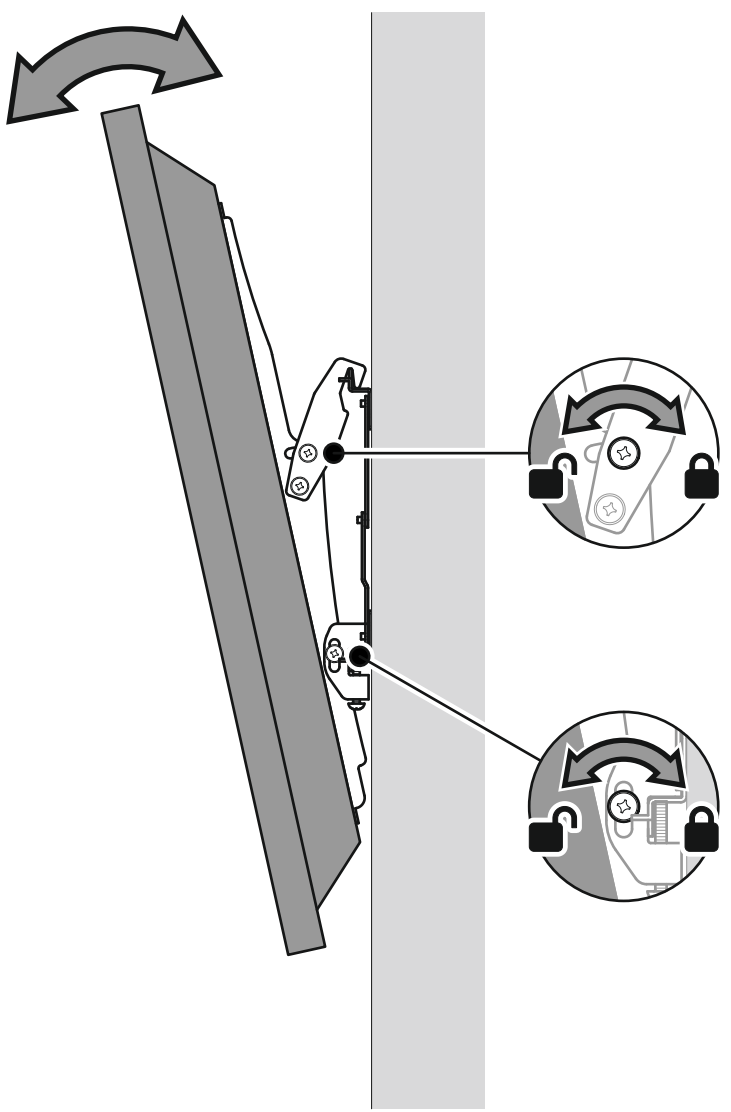

Boxed Parts / Pièces empaquées / Onderdelen in doos

T1 x4 M4 16mm	T2 x4 M4 30mm	T3 x4 M6 16mm	T4 x4 M6 30mm
T5 x4 M8 25mm	T6 x4 M8 45mm	T7 x4	T8 x4
U1 x4	U2 x4	W1 x4	W2 x4
W3 x4	W4 x4	W5 x4	W6

A **B1** **B2**

Lock tilt / Inclinaison verrouillée / Kantelblokkering

TNEL401B-1 **4331630**

40kg
88lbs

- STOP** Read through all instructions before commencing installation.
- ARRETEZ VOUS** Lisez toutes les instructions avant de débuter l'installation.
- STOPPEN** Lees alle instructies vooraleer installatie aan te vangen.

PENSEZ AU TRI ! ENSEMBLE RÉDUISONS L'IMPACT ENVIRONNEMENTAL DES EMBALLAGES

EMBALLAGE ET FILM PLASTIQUE À JETER

ÉTUI CARTON À RECYCLER

CONSIGNE POUVANT VARIER LOCALEMENT > WWW.CONSIGNESDETRI.FR

Retain all packaging in case the bracket needs to be returned. Contents may vary from photography/illustrations. You will not need all these parts, so expect there to be some left over depending upon the specification of your TV. This product is intended for indoor use only. Use of this product outdoors could lead to failure and personal injury. It is the responsibility of the installer to ensure that the mounting wall is of a suitable standard and void of any services (eg gas, electricity, water etc). Darty Plc accept no responsibility for any damage or loss caused by installing this product in a sub standard wall. Periodically check all nuts and bolts are tight.