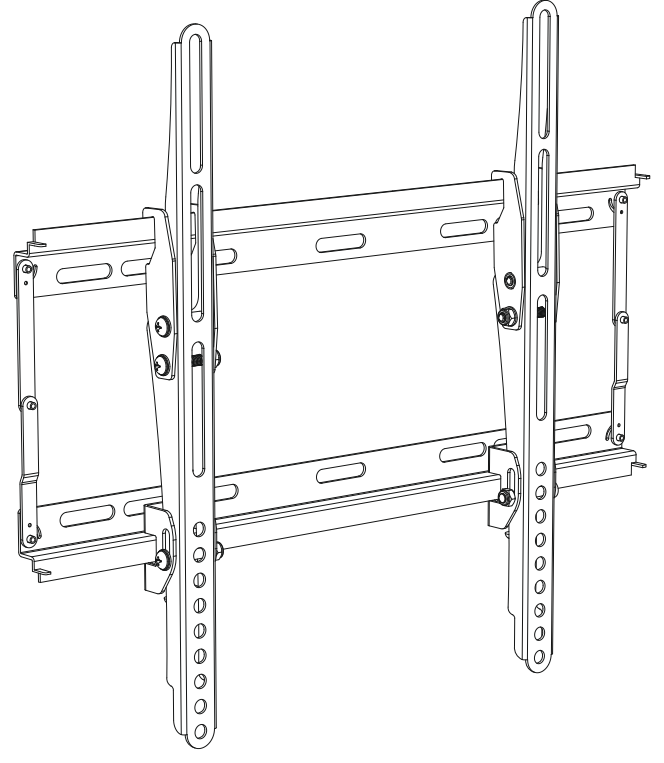

Boxed Parts / Pièces empaquées / Onderdelen in doos

T1 x4 M4 16mm	T2 x4 M4 30mm	T3 x4 M6 16mm	T4 x4 M6 30mm
T5 x4 M8 25mm	T6 x4 M8 45mm	T7 x4	T8 x4
U1 x4	U2 x4	W1 x4	W2 x4
W3 x4	W4 x4	W5 x4	W6

A **B1** **B2**

Lock tilt / Inclinaison verrouillée / Kantelblokkering

TNEL401B-1 **4331630**

40kg
88lbs

- STOP** Read through all instructions before commencing installation.
- ARRETEZ VOUS** Lisez toutes les instructions avant de débuter l'installation.
- STOPPEN** Lees alle instructies vooraleer installatie aan te vangen.

PENSEZ AU TRI ! ENSEMBLE RÉDUISONS L'IMPACT ENVIRONNEMENTAL DES EMBALLAGES

EMBALLAGE ET FILM PLASTIQUE À JETER

ÉTUI CARTON À RECYCLER

CONSIGNE POUVANT VARIER LOCALEMENT > WWW.CONSIGNESDETRI.FR

Retain all packaging in case the bracket needs to be returned. Contents may vary from photography/illustrations. You will not need all these parts, so expect there to be some left over depending upon the specification of your TV. This product is intended for indoor use only. Use of this product outdoors could lead to failure and personal injury. It is the responsibility of the installer to ensure that the mounting wall is of a suitable standard and void of any services (eg gas, electricity, water etc). Darty Plc accept no responsibility for any damage or loss caused by installing this product in a sub standard wall. Periodically check all nuts and bolts are tight.