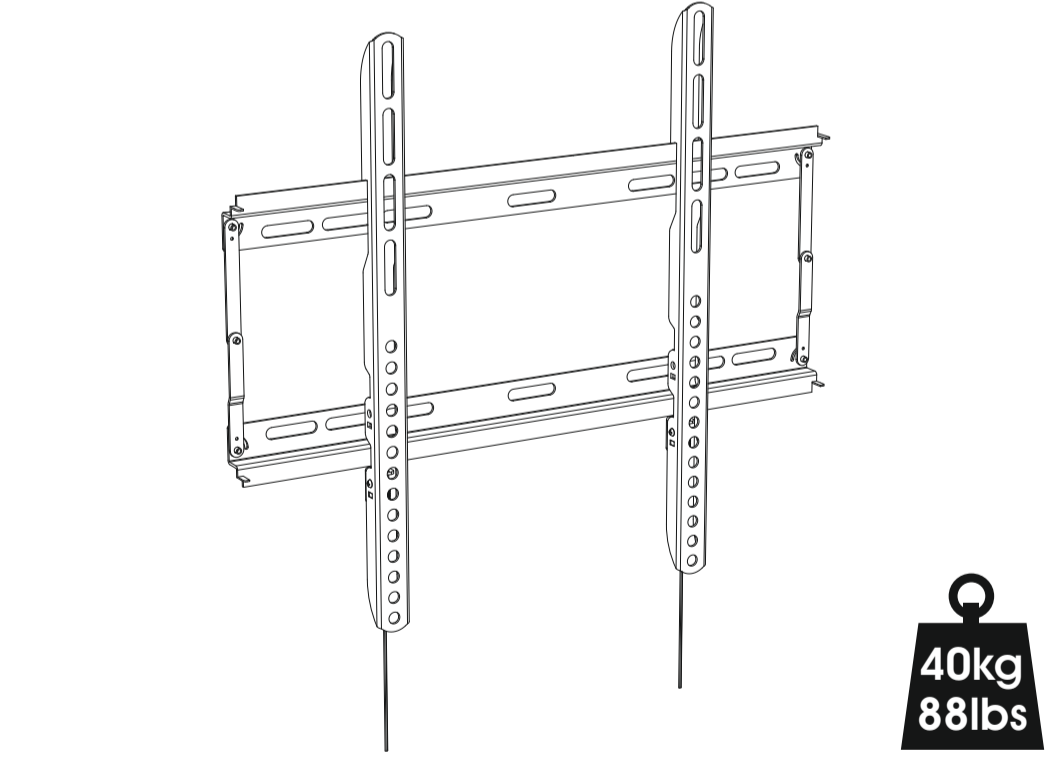

Boxed Parts / Pièces empaquées / Onderdelen in doos

T1 M4 16mm	T2 M4 30mm	T3 M6 16mm	T4 M6 30mm
T5 M8 25mm	T6 M8 45mm	T7 Ø3mm (1/8")	T8 Ø3mm (1/8")
U1 Ø8mm (5/16")	U2 Ø8mm (5/16")	W1 M6	W2 M6
W3 M6	W4 M6	W5 M6	W6 M6

Tools Recommended / Outils recommandés / Aanbevolen gereedschap

Diagrams showing the bracket being installed on a wall with dimensions: Ø8mm (5/16") and Ø3mm (1/8").

TNEL400B-1 **4331613**

- STOP** Read through all instructions before commencing installation.
- ARRETEZ VOUS** Lisez toutes les instructions avant de débuter l'installation.
- STOPPEN** Lees alle instructies vooraleer installatie aan te vangen.