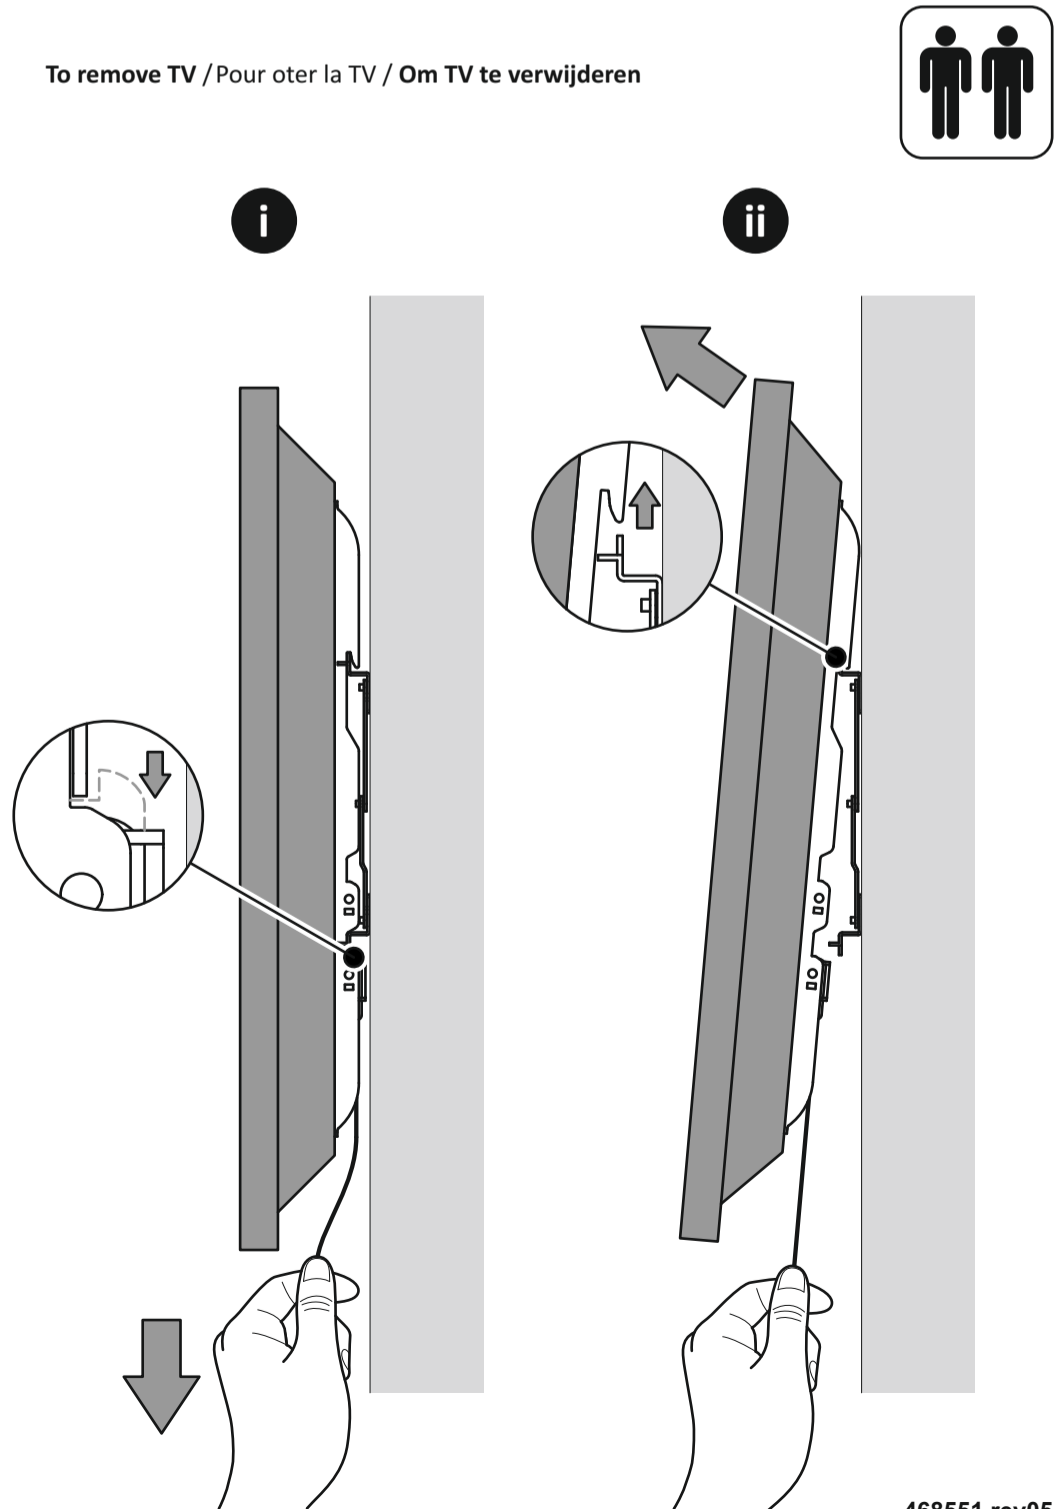

Boxed Parts / Pièces empaquées / Onderdelen in doos

T1 M4 16mm	T2 M4 30mm	T3 M6 16mm	T4 M6 30mm
T5 M8 25mm	T6 M8 45mm	T7 Ø3mm (1/8")	T8 Ø3mm (1/8")
U1 Ø8mm (5/16")	U2 Ø8mm (5/16")	W1 M6	W2 M6
W3 M6	W4 M6	W5 M6	W6 M6

Tools Recommended / Outils recommandés / Aanbevolen gereedschap

Diagrams showing the bracket being installed on a wall with dimensions: Ø8mm (5/16") and Ø3mm (1/8").

TNEL400B-1 **4331613**

- STOP** Read through all instructions before commencing installation.
- ARRETEZ VOUS** Lisez toutes les instructions avant de débuter l'installation.
- STOPPEN** Lees alle instructies vooraleer installatie aan te vangen.