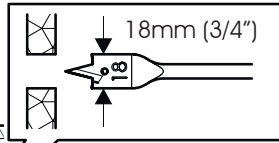

CUSTOMER SERVICES HELP LINE NUMBER: **0333 320 0463 (UK)**

Remove Dust from Hole.

Unscrew the wings from the screw and reassemble through the TV bracket.