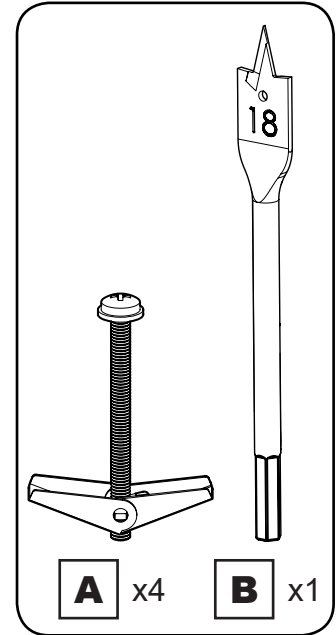

[www.avfgroup.com](http://www.avfgroup.com)

468439 rev00

Read through **ALL** instructions before commencing installation.

If you have any questions about this product or issues with installation, contact the customer services help line before returning this product to the store.

CUSTOMER SERVICES HELP LINE NUMBER: **0333 320 0463 (UK)**

Remove Dust from Hole.

Unscrew the wings from the screw and reassemble through the TV bracket.