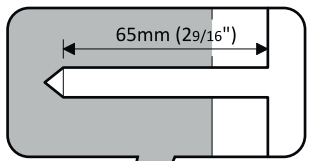

# Boxed Parts

<b>T1</b> <sub>x4</sub>  M4 16mm	<b>T2</b> <sub>x4</sub>  M4 30mm	<b>T3</b> <sub>x4</sub>  M5 16mm	<b>T4</b> <sub>x4</sub>  M5 30mm	<b>T5</b> <sub>x4</sub>  M6 16mm	<b>T6</b> <sub>x4</sub>  M6 30mm	<b>T7</b> <sub>x4</sub>  M8 16mm	<b>T8</b> <sub>x4</sub>  M8 30mm
<b>T9</b> <sub>x4</sub>  M5	<b>T10</b> <sub>x4</sub>  M6	<b>T11</b> <sub>x4</sub>  M6	<b>T12</b> <sub>x8</sub>  M6	<b>W1</b> <sub>x4</sub> 	<b>W2</b> <sub>x4</sub> 	<b>W3</b> <sub>x4</sub>  M6	

2

↑ UP

Remove dust from hole

Lubricate screw thread with soap

2

↑ UP

Ensure bracket is in the centre of the wood stud

Ø3mm (1/8")