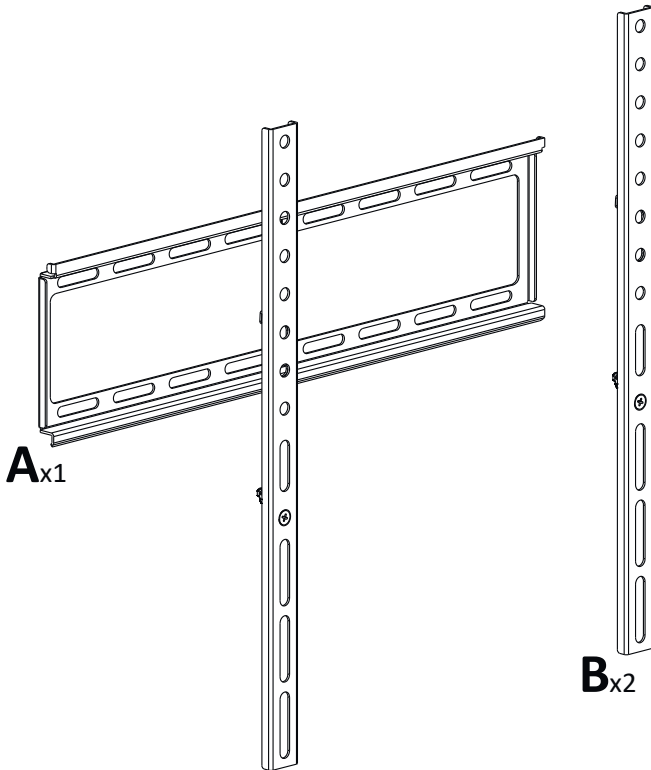

# PULSE

TV Wall Mount Flat To Wall 26" to 55"  
Model: PLS400

[www.pulse-audio.co.uk](http://www.pulse-audio.co.uk)

Read through ALL instructions before commencing installation.

Retain all packaging in case the bracket needs to be returned.

# Boxed Parts

<b>T1</b> <sub>x4</sub>  M4 16mm	<b>T2</b> <sub>x4</sub>  M4 30mm	<b>T3</b> <sub>x4</sub>  M5 16mm	<b>T4</b> <sub>x4</sub>  M5 30mm	<b>T5</b> <sub>x4</sub>  M6 16mm	<b>T6</b> <sub>x4</sub>  M6 30mm	<b>T7</b> <sub>x4</sub>  M8 16mm	<b>T8</b> <sub>x4</sub>  M8 30mm
<b>T9</b> <sub>x4</sub>  M5	<b>T10</b> <sub>x4</sub>  M6	<b>T11</b> <sub>x4</sub>  M6	<b>T12</b> <sub>x8</sub>  M6	<b>W1</b> <sub>x4</sub> 	<b>W2</b> <sub>x4</sub> 	<b>W3</b> <sub>x4</sub>  M6	