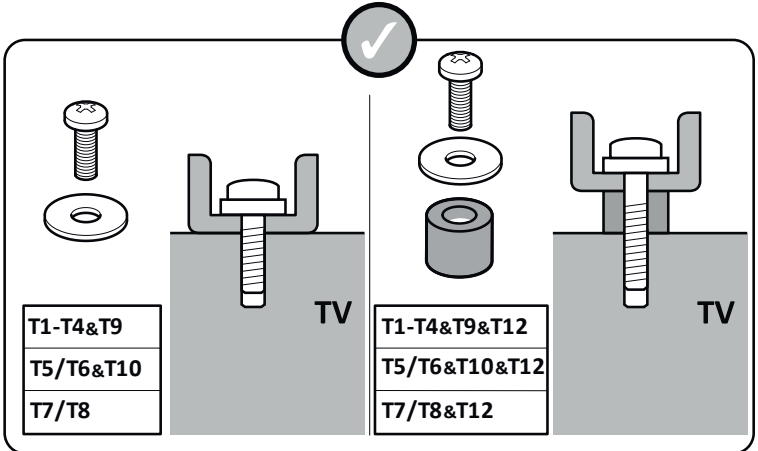

It is the responsibility of the installer to ensure that the mounting wall is of a suitable standard and void of any services (eg gas, electricity, water etc).

# Boxed Parts

<b>T1</b> <sub>x4</sub>  M4 16mm	<b>T2</b> <sub>x4</sub>  M4 30mm	<b>T3</b> <sub>x4</sub>  M5 16mm	<b>T4</b> <sub>x4</sub>  M5 30mm	<b>T5</b> <sub>x4</sub>  M6 16mm	<b>T6</b> <sub>x4</sub>  M6 30mm	<b>T7</b> <sub>x4</sub>  M8 16mm	<b>T8</b> <sub>x4</sub>  M8 30mm
<b>T9</b> <sub>x4</sub>  M5	<b>T10</b> <sub>x4</sub>  M6	<b>T11</b> <sub>x4</sub>  M6	<b>T12</b> <sub>x8</sub>  M6	<b>W1</b> <sub>x4</sub> 	<b>W2</b> <sub>x4</sub> 	<b>W3</b> <sub>x4</sub>  M6	