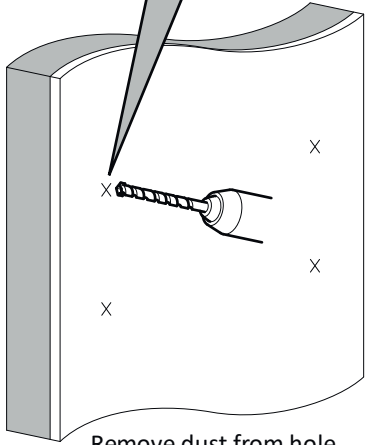

# Boxed Parts

<b>T1</b> <sub>x4</sub>  M4 16mm	<b>T2</b> <sub>x4</sub>  M4 30mm	<b>T3</b> <sub>x4</sub>  M5 16mm	<b>T4</b> <sub>x4</sub>  M5 30mm	<b>T5</b> <sub>x4</sub>  M6 16mm	<b>T6</b> <sub>x4</sub>  M6 30mm	<b>T7</b> <sub>x4</sub>  M8 16mm	<b>T8</b> <sub>x4</sub>  M8 30mm
<b>T9</b> <sub>x4</sub>  M5	<b>T10</b> <sub>x4</sub>  M6	<b>T11</b> <sub>x4</sub>  M6	<b>T12</b> <sub>x8</sub>  M6	<b>W1</b> <sub>x4</sub> 	<b>W2</b> <sub>x4</sub> 	<b>W3</b> <sub>x4</sub>  M6	

2

↑ UP

Remove dust from hole

Lubricate screw thread with soap

2

↑ UP

Ensure bracket is in the centre of the wood stud

Ø3mm (1/8")