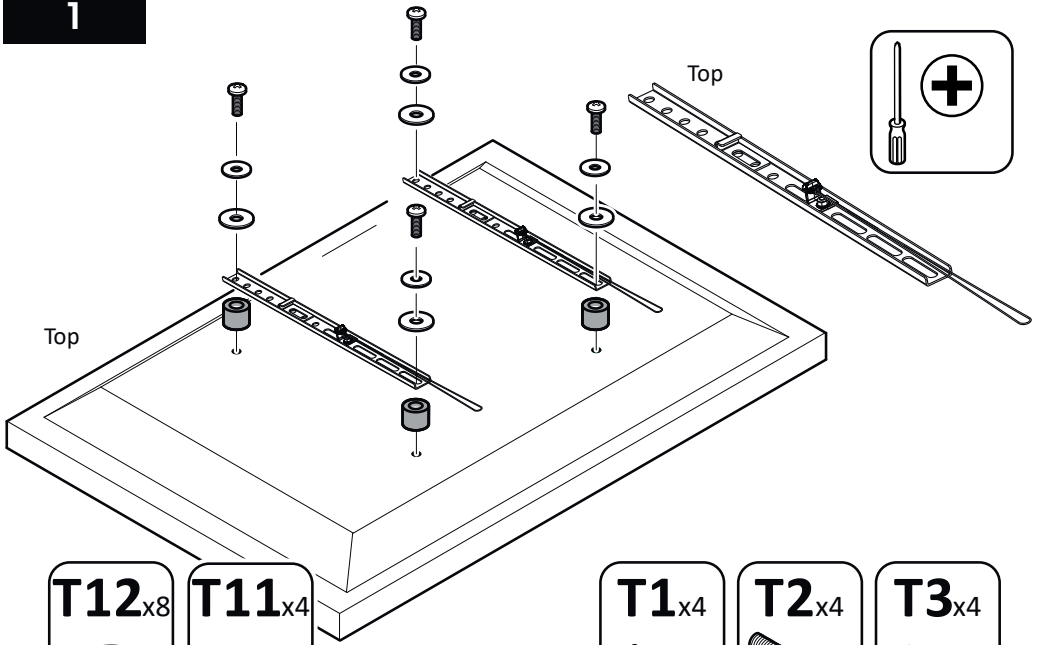

It is the responsibility of the installer to ensure that the mounting wall is of a suitable standard and void of any services (eg gas, electricity, water etc).

# Boxed Parts

<b>T1</b> <sub>x4</sub>  M4 16mm	<b>T2</b> <sub>x4</sub>  M4 30mm	<b>T3</b> <sub>x4</sub>  M5 16mm	<b>T4</b> <sub>x4</sub>  M5 30mm	<b>T5</b> <sub>x4</sub>  M6 16mm	<b>T6</b> <sub>x4</sub>  M6 30mm	<b>T7</b> <sub>x4</sub>  M8 16mm	<b>T8</b> <sub>x4</sub>  M8 30mm
<b>T9</b> <sub>x4</sub>  M5	<b>T10</b> <sub>x4</sub>  M6	<b>T11</b> <sub>x4</sub>  M6	<b>T12</b> <sub>x8</sub>  M6	<b>W1</b> <sub>x4</sub> 	<b>W2</b> <sub>x4</sub> 	<b>W3</b> <sub>x4</sub>  M6	