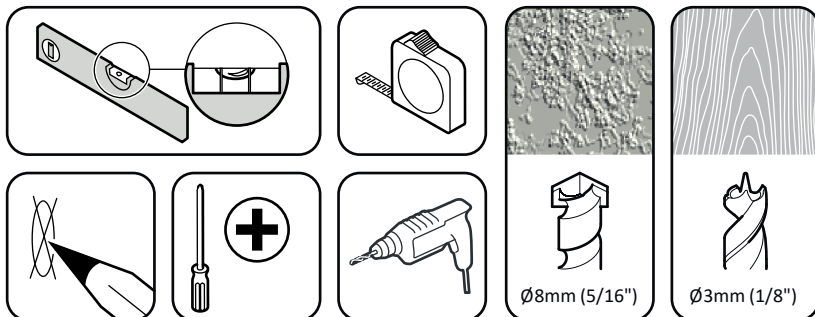

Retain all packaging in case the bracket needs to be returned.

Contents may vary from photography/illustrations.

You will not need all these parts, so expect there to be some left over depending upon the specification of your TV.

This product is intended for indoor use only. Use of this product outdoors could lead to failure and personal injury.

It is the responsibility of the installer to ensure that the mounting wall is of a suitable standard and void of any services (eg gas, electricity, water etc).

Tools Recommended