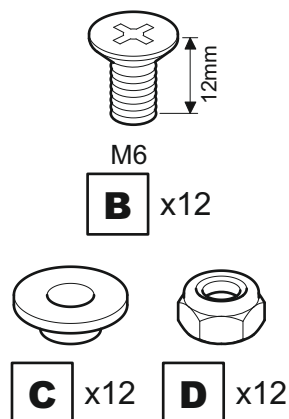

Screws and Reducers
Vis et réducteurs
Tornillos y Reductores

1

Preparing the TV Mounting Plate
Préparation de la plaque de montage du téléviseur
Preparando La Placa De Montaje De TV

OPTION 1
NL454

(X) 200mm x (Y) 300mm

OPTION 2
NL655 or NL665

(X) 460mm x (Y) 280mm

(X) 500mm x (Y) 300mm

OPTION 3
NL655 or NL665

(X) 630mm x (Y) 310mm

(X) 650mm x (Y) 320mm

(X) 650mm x (Y) 400mm

(X) 660mm x (Y) 320mm

(X) 684mm x (Y) 300mm