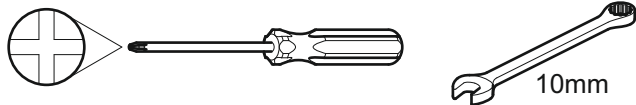

Tools Recommended