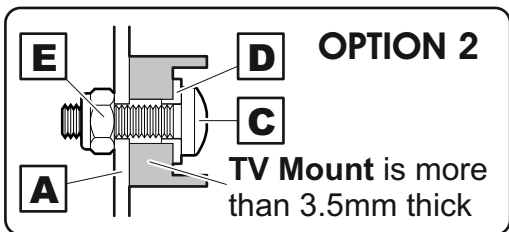

Tools Recommended

Boxed Parts

TV Screws and Reducers

1

Attaching the Adaptor to the TV Mount

TV Mount shown is an example only. The adaptor is designed to fit all AVF TV Mounts

If you are mounting your TV using a **UNIMAX** product please make sure you use the holes highlighted.