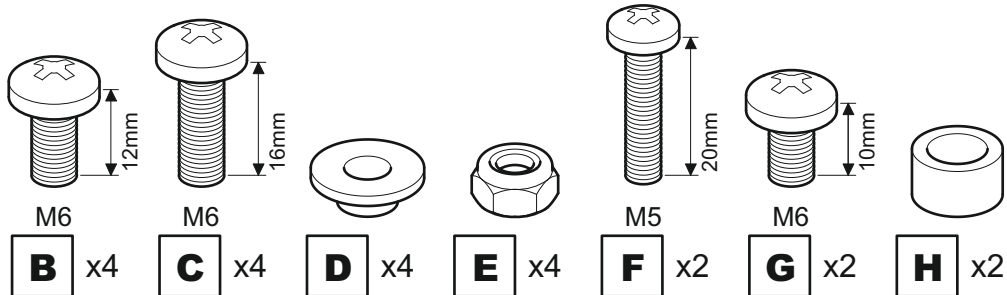

CUSTOMER SERVICES HELP LINE NUMBER:

01952 670009

Please refer to AVF TV Mount
instructions for maximum
TV weight and size.
This adaptor is designed to
be used with all AVF TV Mounts.

AVF Group Ltd. Hortonwood 30, Telford, Shropshire, TF1 7YE, England

Tools Recommended

Boxed Parts

TV Screws and Reducers

1

Attaching the Adaptor to the TV Mount

TV Mount shown is an example only. The adaptor is designed to fit all AVF TV Mounts

If you are mounting your TV using a **UNIMAX** product please make sure you use the holes highlighted.