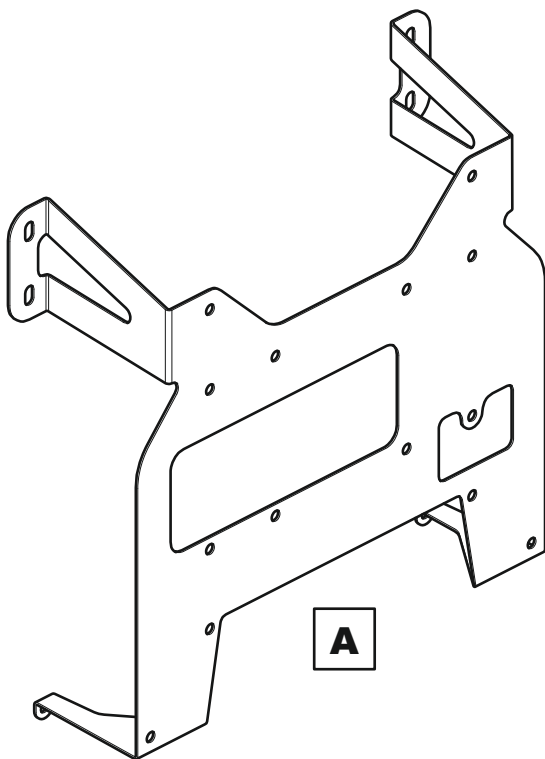

P6441

Leaflet No. **464954** rev00

This adaptor is designed for use
with **SONY W7** series TVs only

*Read through ALL instructions before commencing installation.
If you have any questions about this product or issues with installation
contact the customer services helpline before returning this product to
the store.*

Tools Recommended

Boxed Parts

TV Screws and Reducers

1

Attaching the Adaptor to the TV Mount

TV Mount shown is an example only. The adaptor is designed to fit all AVF TV Mounts

If you are mounting your TV using a **UNIMAX** product please make sure you use the holes highlighted.