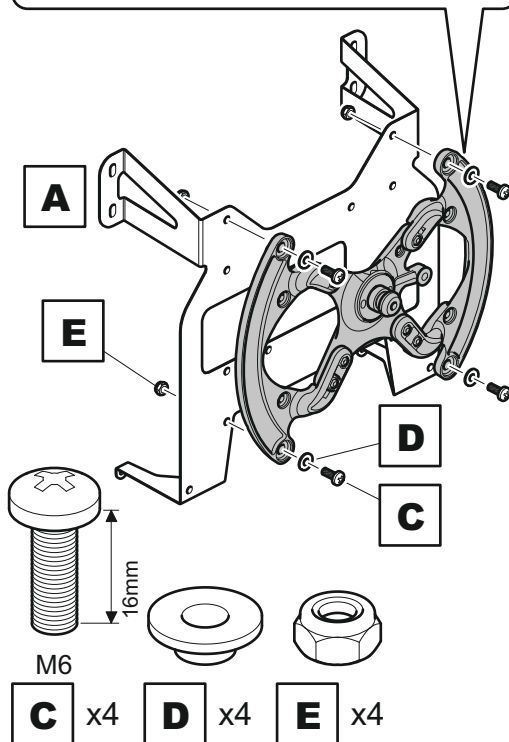

Tools Recommended

Boxed Parts

TV Screws and Reducers

1

Attaching the Adaptor to the TV Mount

TV Mount shown is an example only. The adaptor is designed to fit all AVF TV Mounts

If you are mounting your TV using a **UNIMAX** product please make sure you use the holes highlighted.

2 Attaching the Adaptor to the TV