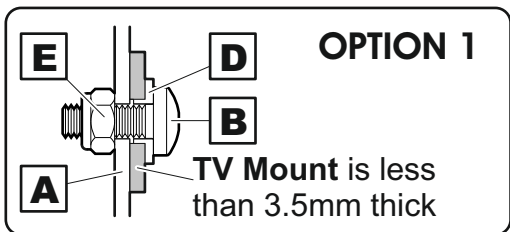

Tools Recommended

Boxed Parts

TV Screws and Reducers

1

Attaching the Adaptor to the TV Mount

TV Mount shown is an example only. The adaptor is designed to fit all AVF TV Mounts

If you are mounting your TV using a **UNIMAX** product please make sure you use the holes highlighted.