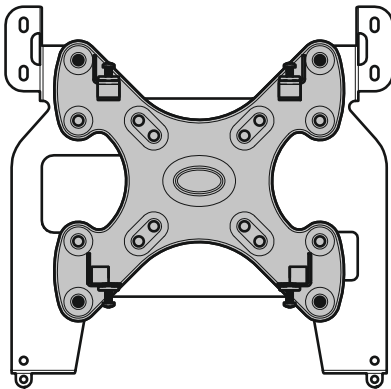

Tools Recommended

Boxed Parts

TV Screws and Reducers

1

Attaching the Adaptor to the TV Mount

TV Mount shown is an example only. The adaptor is designed to fit all AVF TV Mounts

If you are mounting your TV using a **UNIMAX** product please make sure you use the holes highlighted.