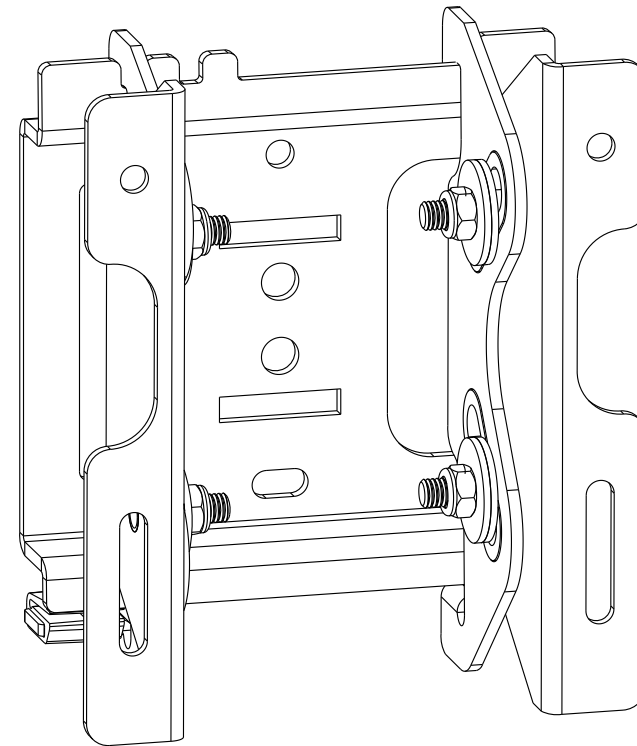

# EL101-E

Leaflet No. / No. de folleto 464366 rev 00

**Read through ALL instructions before commencing installation.**  
**If you have any questions about this product or issues with installation contact the customer services help line before returning this product to the store.**