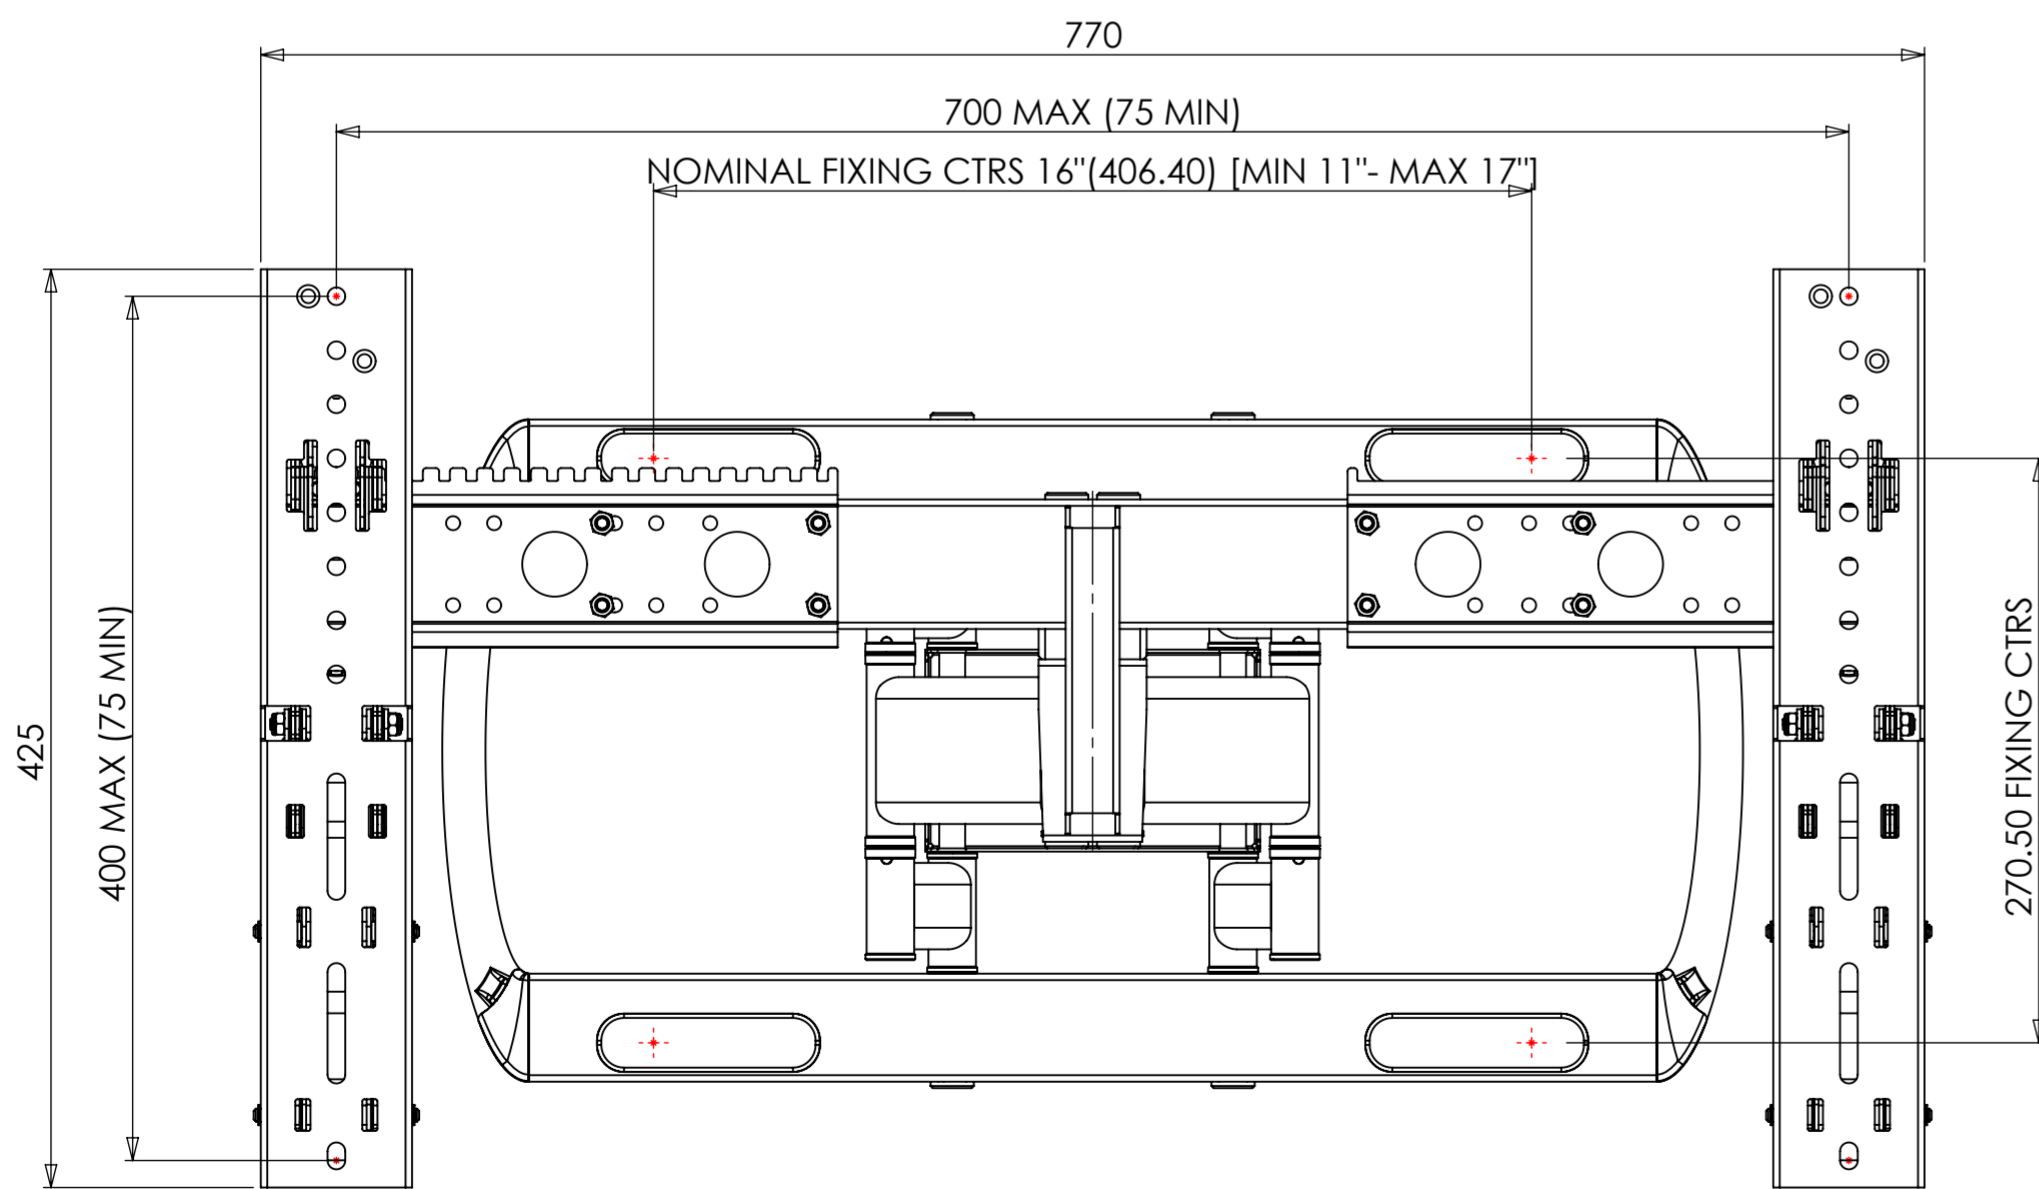

1 2 3 4 5 6 7 8 9 10 11 12

A  
B  
C  
D  
E  
F  
G  
H

PRODUCT WEIGHT 12179.04 grams  
(AS SHOWN WITHOUT PACKAGING AND FIXINGS)

The copyright of this drawing is the property of AVF Group Ltd