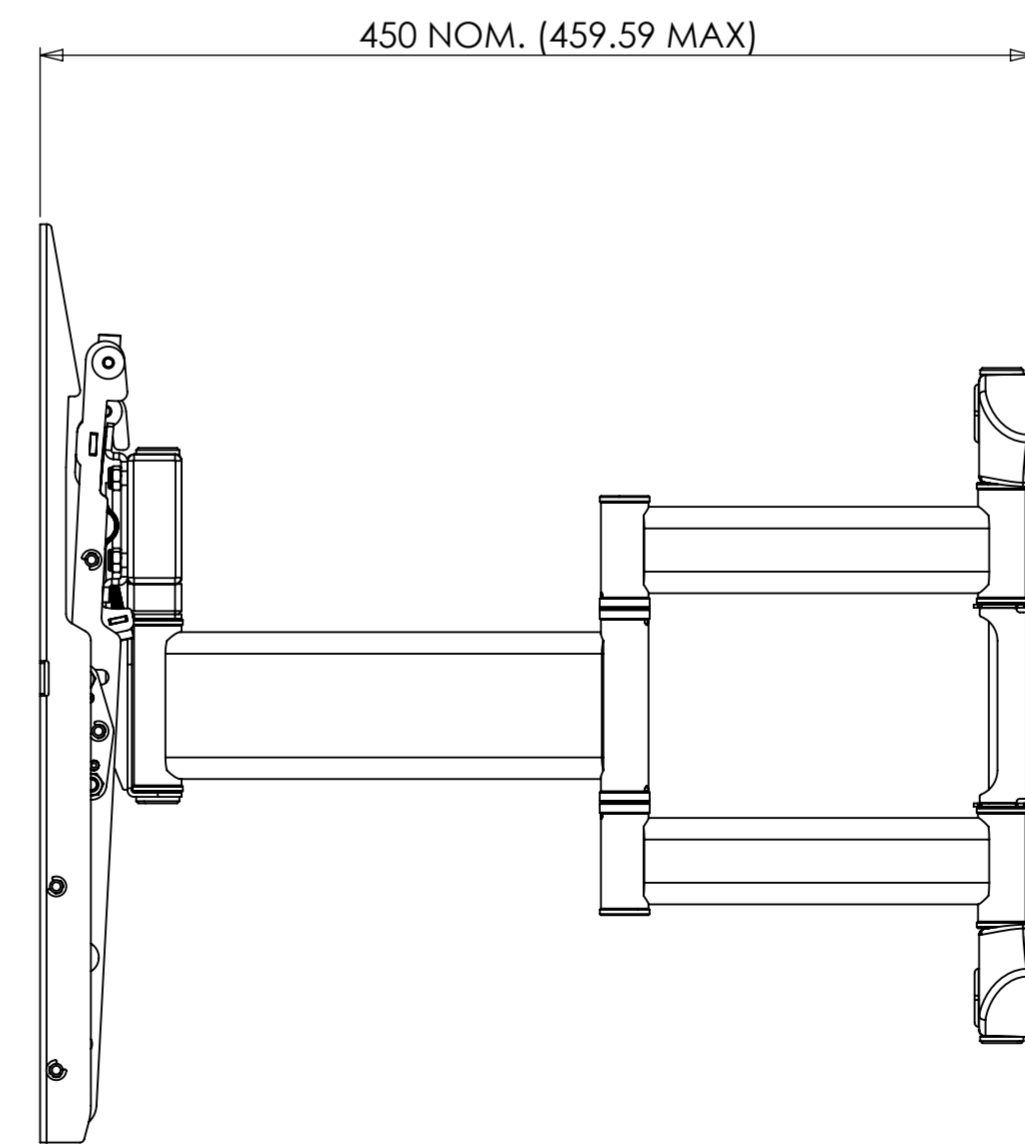

1 2 3 4 5 6 7 8 9 10 11 12

A  
B  
C  
D  
E  
F  
G  
H

PRODUCT WEIGHT 12179.04 grams  
(AS SHOWN WITHOUT PACKAGING AND FIXINGS)

The copyright of this drawing is the property of AVF Group Ltd