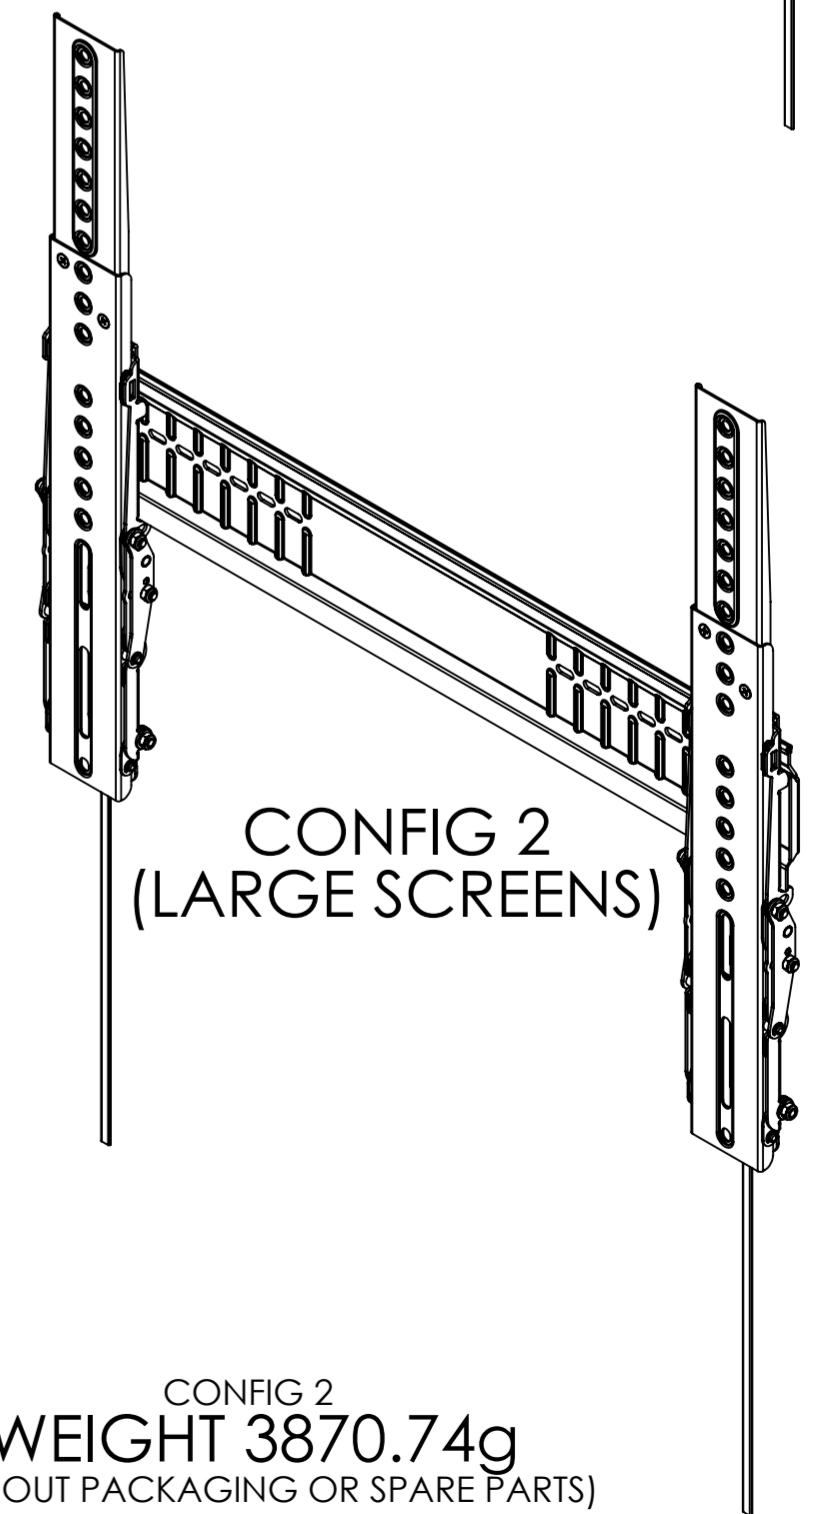

CONFIG 1
(SMALL SCREENS)

CONFIG 2
(LARGE SCREENS)

CONFIG 2
WEIGHT 3870.74g
(WITHOUT PACKAGING OR SPARE PARTS)