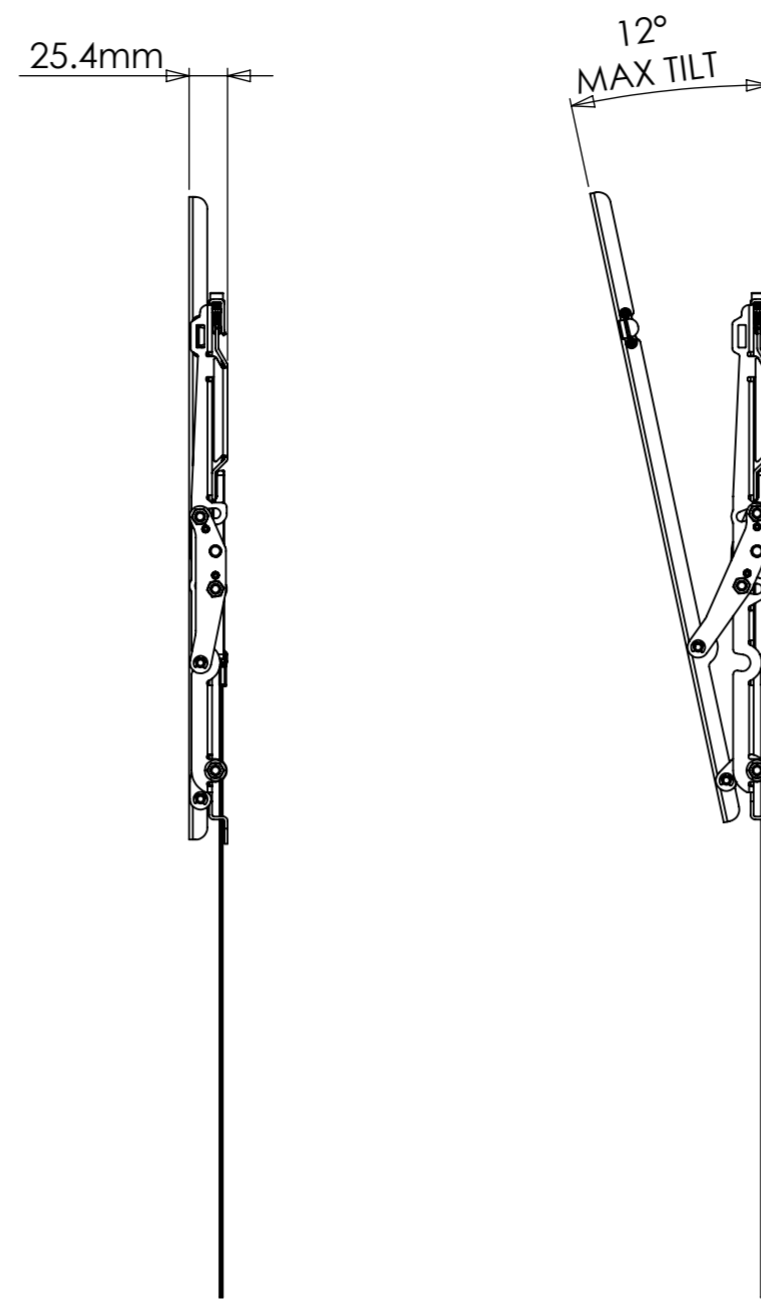

CONFIG 1
(SMALL SCREENS)

CONFIG 2
(LARGE SCREENS)

CONFIG 2
WEIGHT 3870.74g
(WITHOUT PACKAGING OR SPARE PARTS)