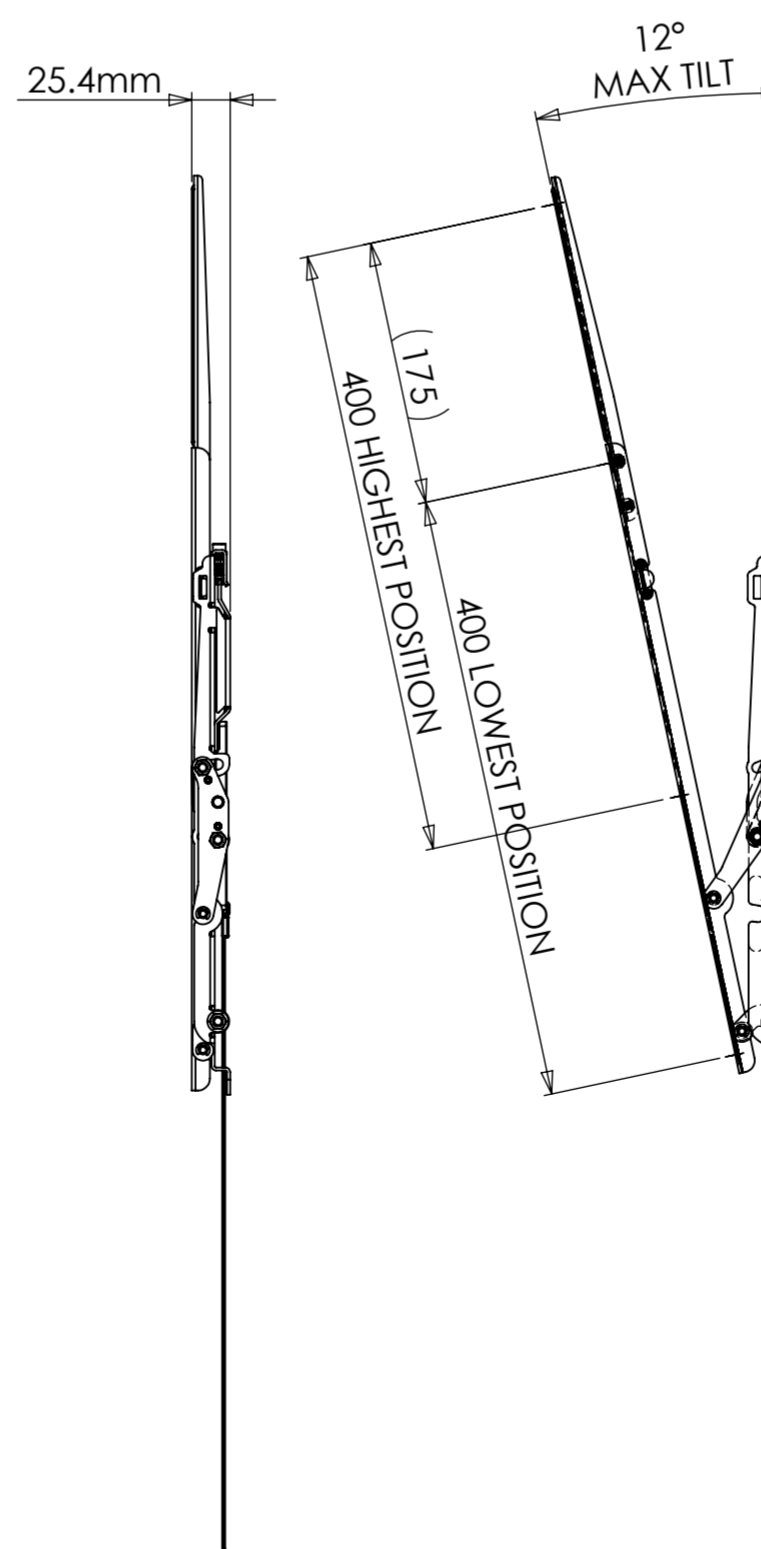

CONFIG 1
(SMALL SCREENS)

CONFIG 2
(LARGE SCREENS)

CONFIG 2
WEIGHT 3870.74g
(WITHOUT PACKAGING OR SPARE PARTS)