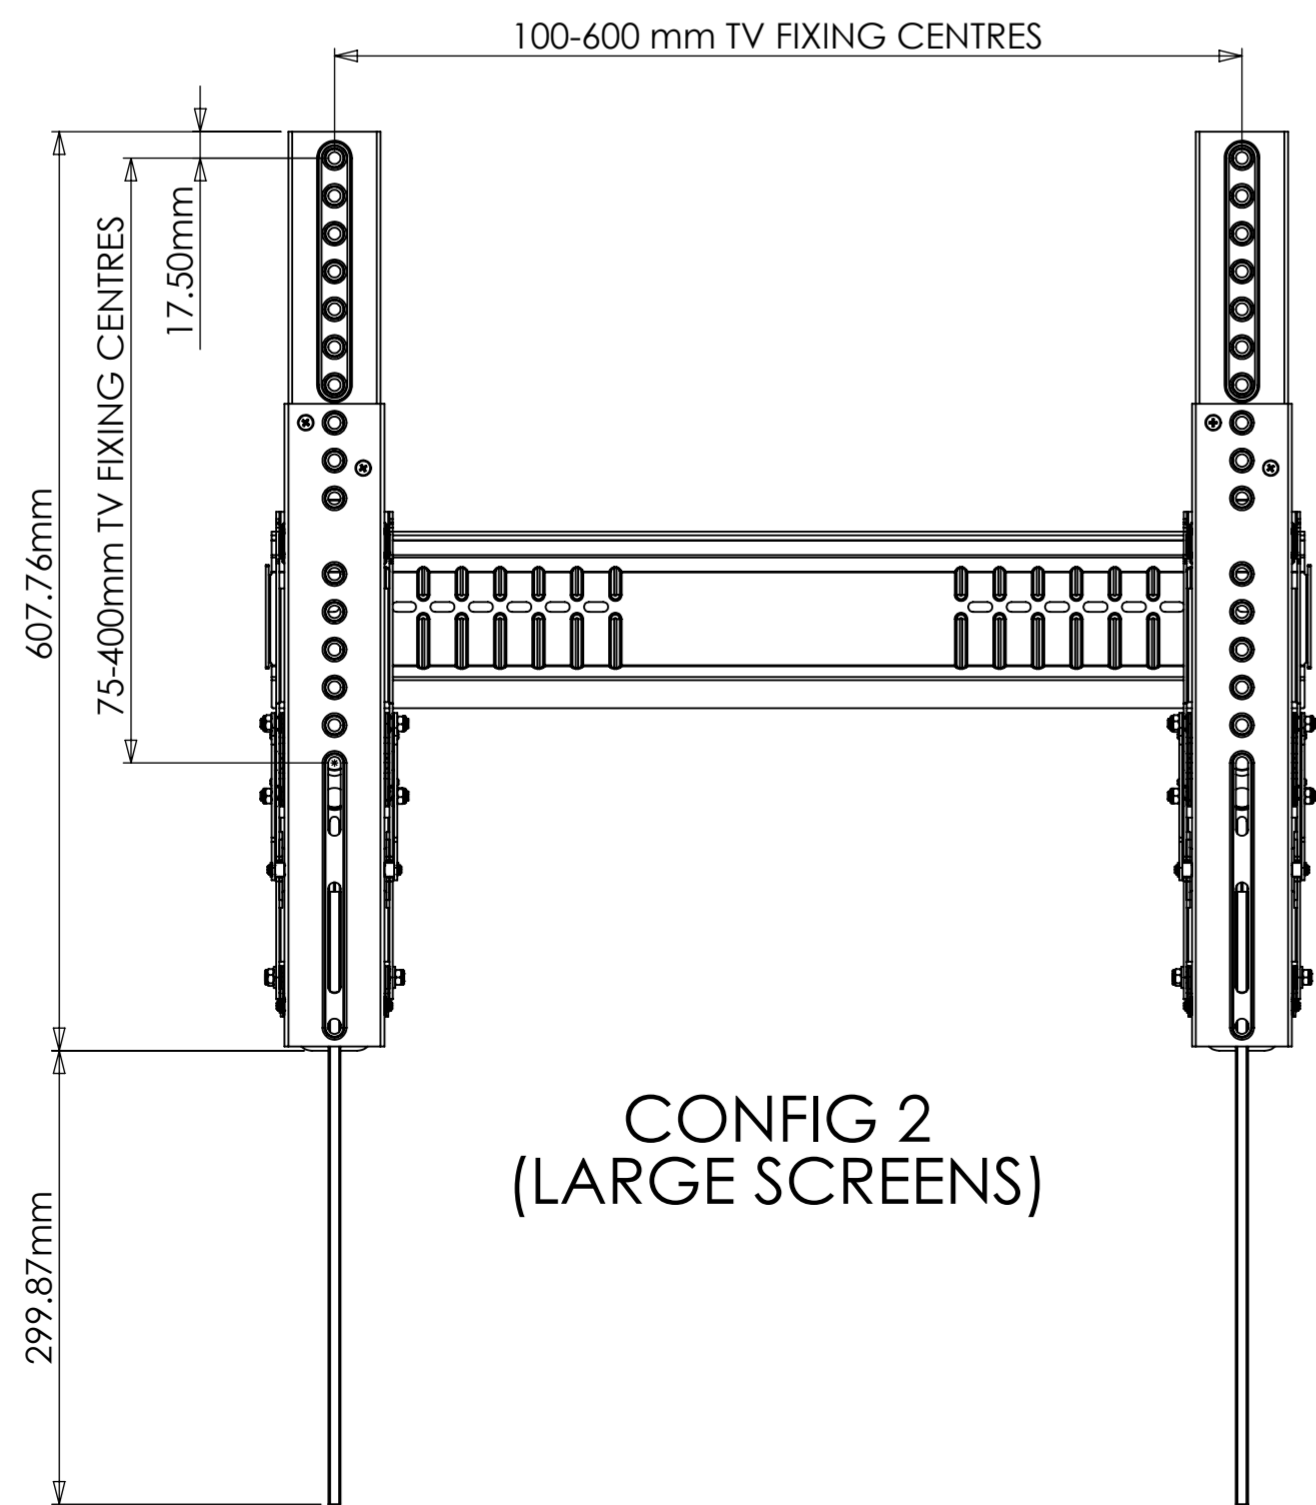

CONFIG 1
(SMALL SCREENS)

CONFIG 2
(LARGE SCREENS)

CONFIG 2
WEIGHT 3870.74g
(WITHOUT PACKAGING OR SPARE PARTS)