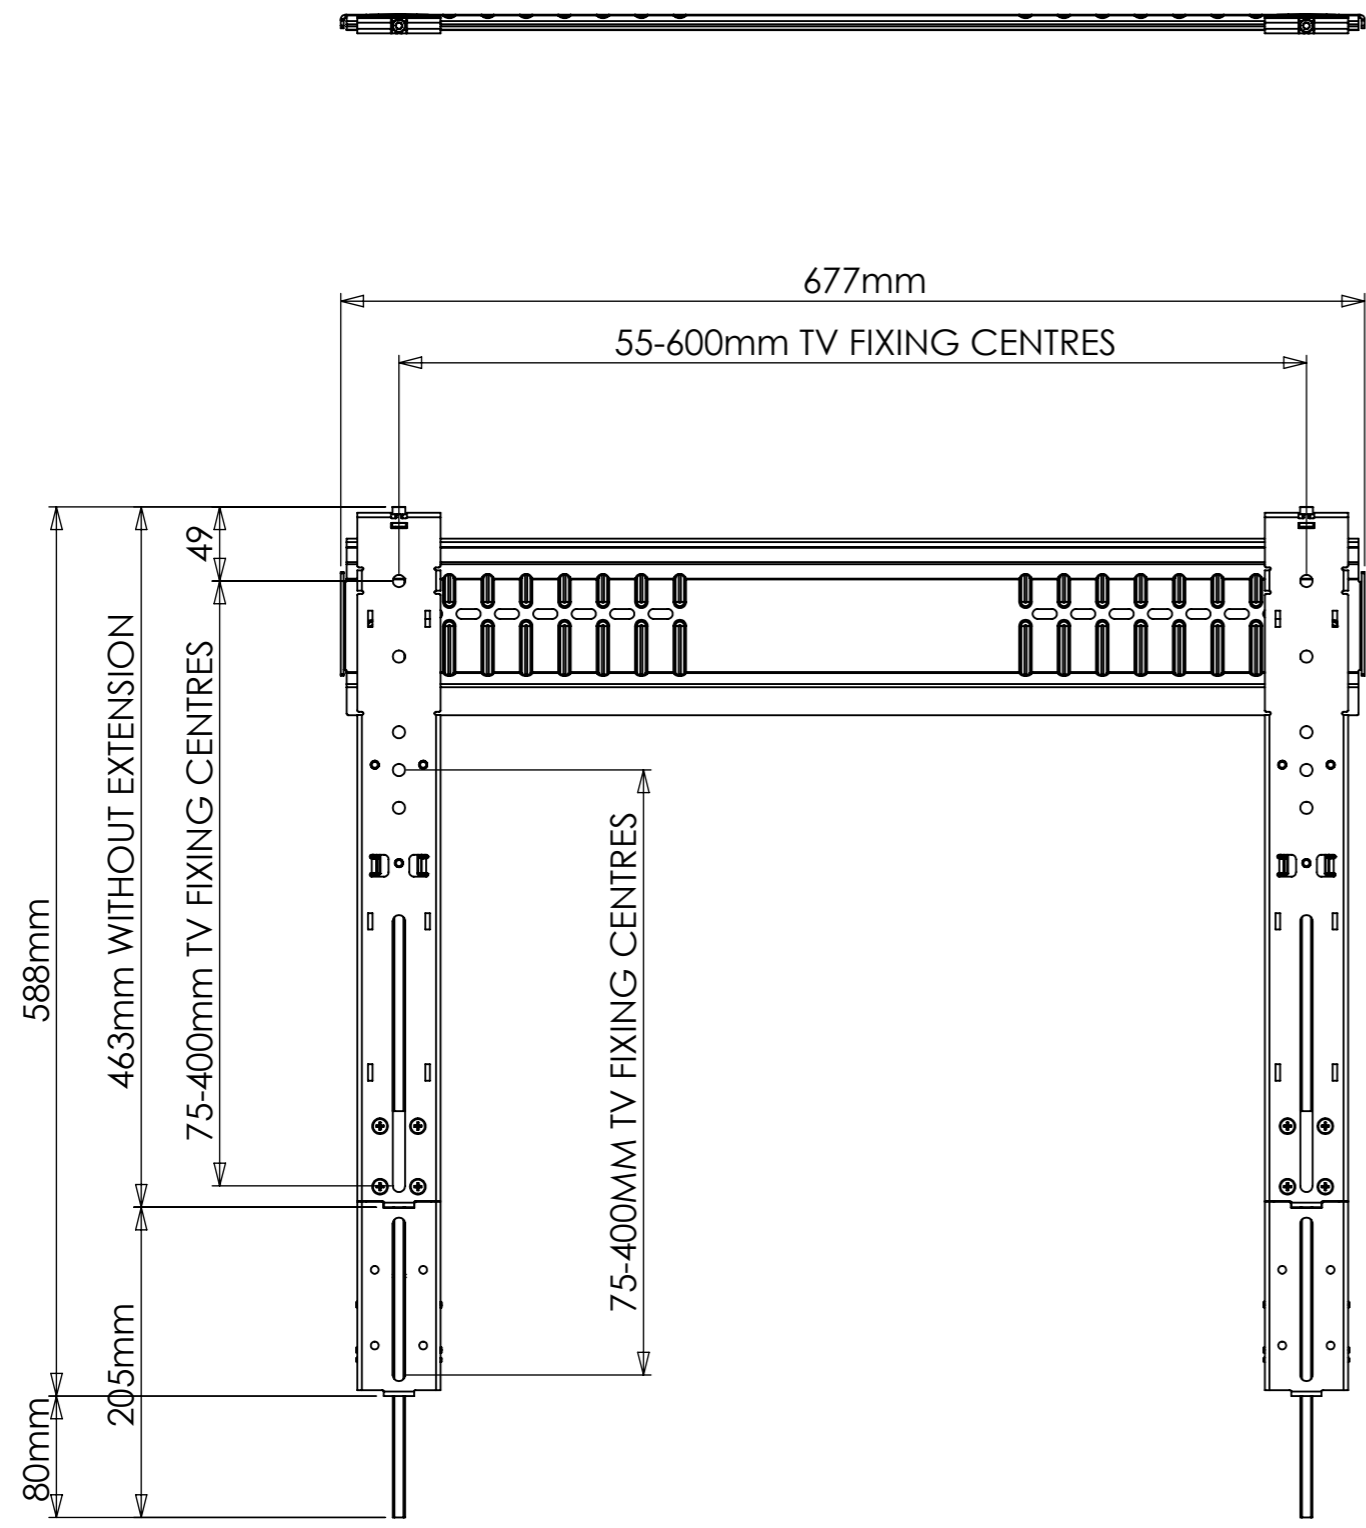

1 2 3 4 5 6 7 8

A

B

C

D

E

F

12.25mm

**WEIGHT 2787.35 g**  
 (WITHOUT PACKAGING OR SPARE PARTS)