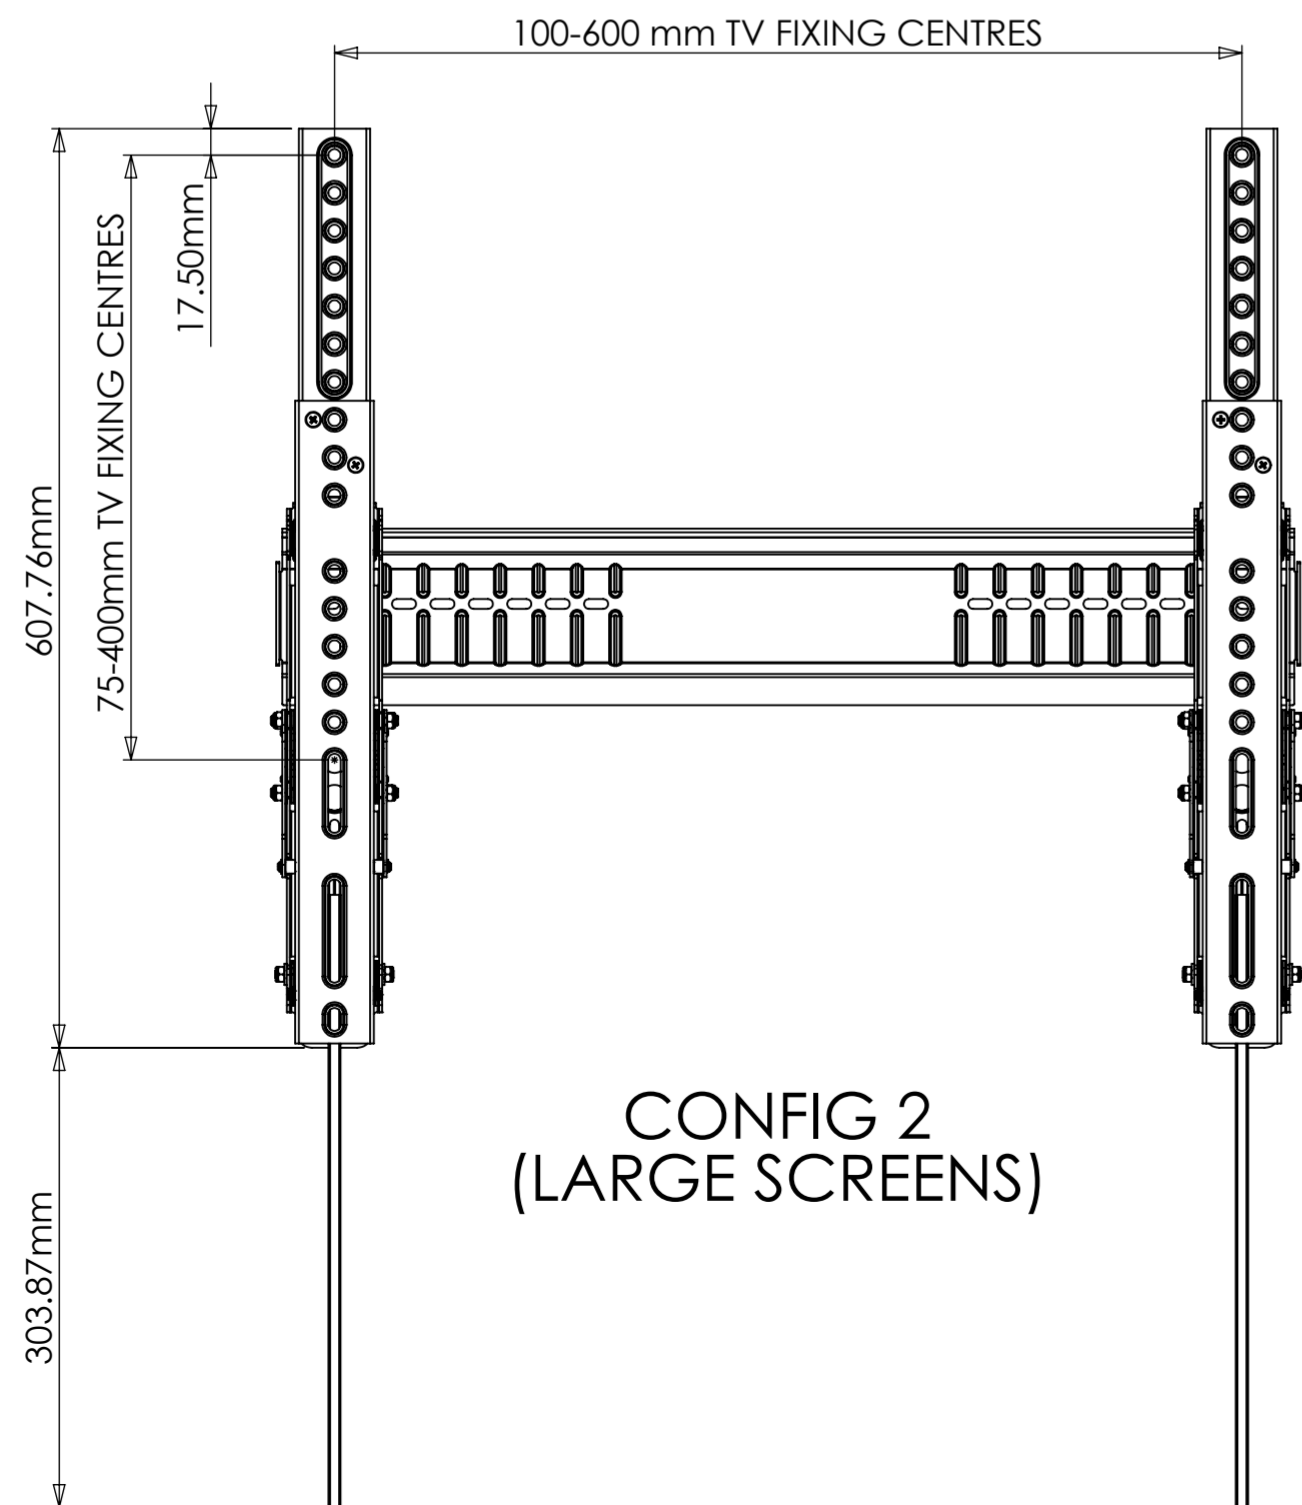

CONFIG 1
(SMALL SCREENS)

CONFIG 2
(LARGE SCREENS)

CONFIG 2 WEIGHT 3659.01g
(WITHOUT PACKAGING OR SPARE PARTS)