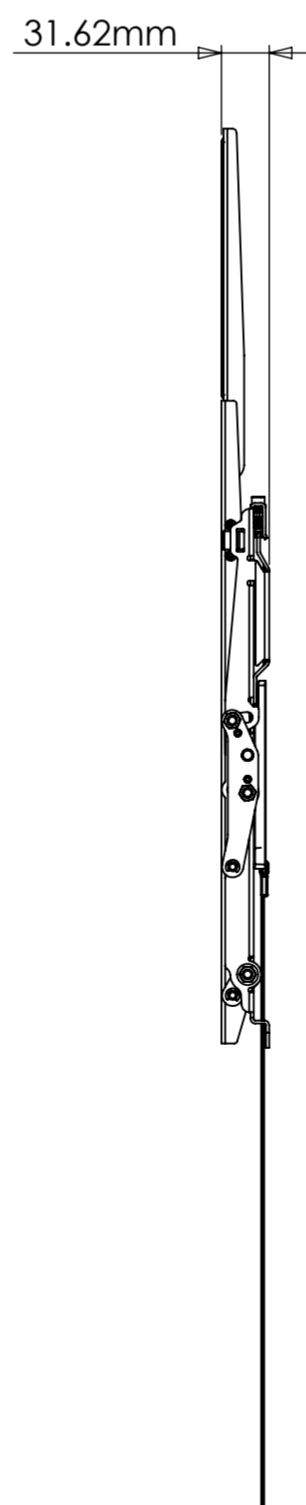

CONFIG 1
(SMALL SCREENS)

CONFIG 2
(LARGE SCREENS)

CONFIG 2 WEIGHT 3659.01g
(WITHOUT PACKAGING OR SPARE PARTS)