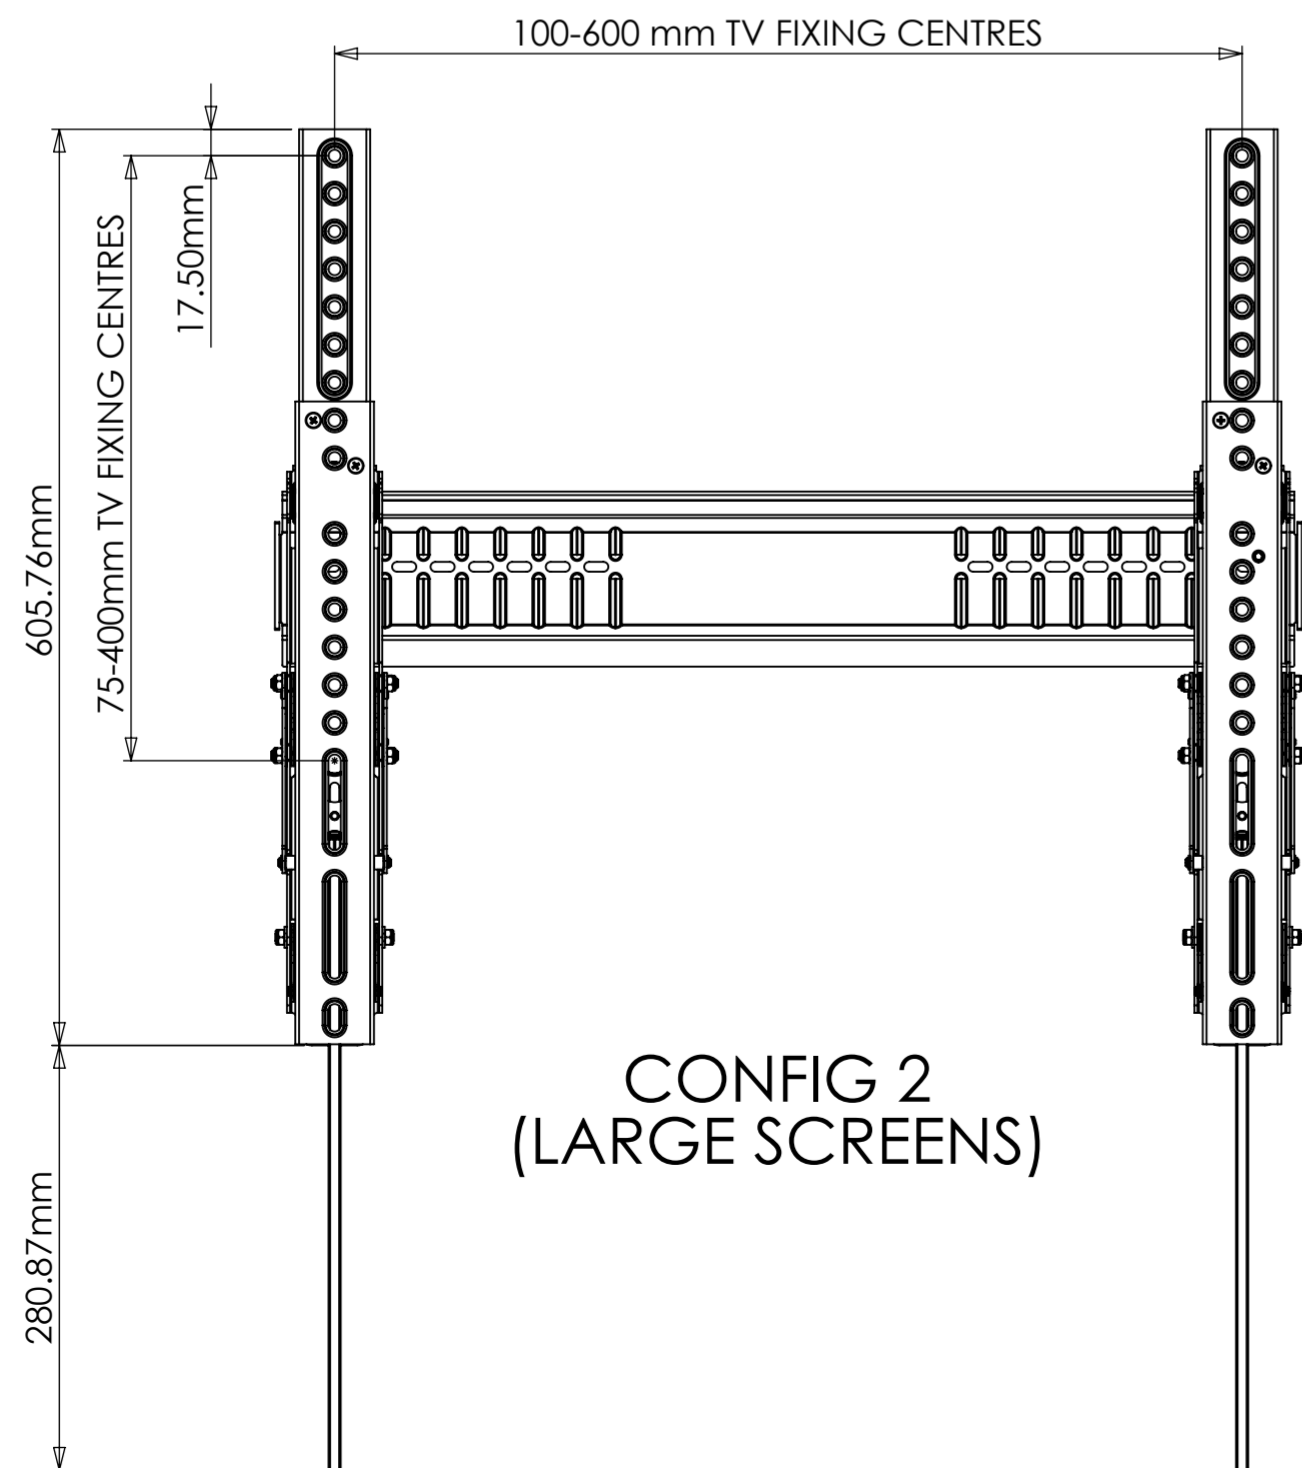

CONFIG 1 (SMALL SCREENS)

CONFIG 1 (SMALL SCREENS)

CONFIG 2 (LARGE SCREENS)

CONFIG 2 (LARGE SCREENS)

CONFIG 2 WEIGHT 4822.60g (WITHOUT PACKAGING OR SPARE PARTS)