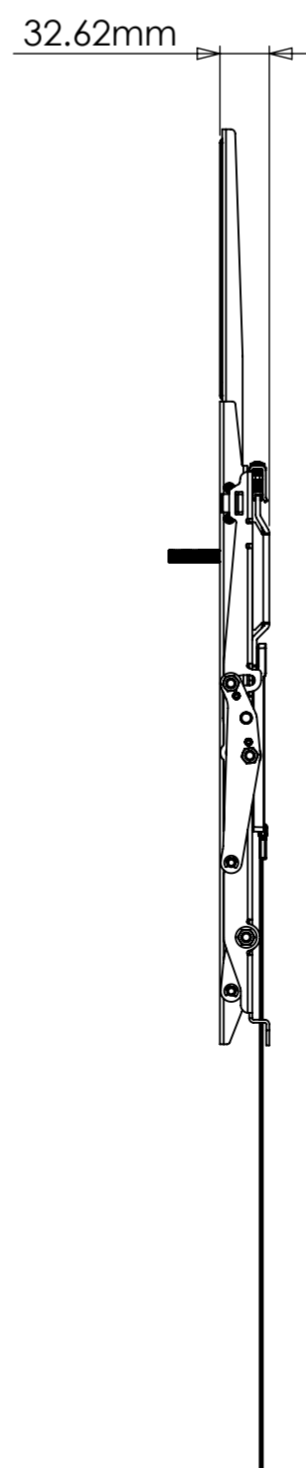

CONFIG 1 (SMALL SCREENS)

CONFIG 1 (SMALL SCREENS)

CONFIG 2 (LARGE SCREENS)

CONFIG 2 (LARGE SCREENS)

CONFIG 2 WEIGHT 4822.60g (WITHOUT PACKAGING OR SPARE PARTS)