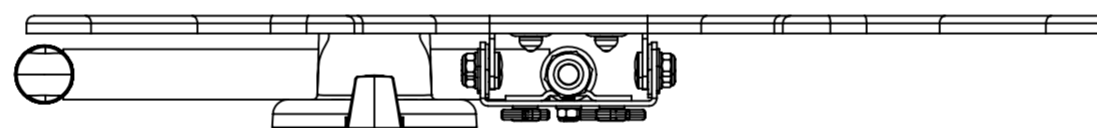

ALTERNATE FRONT PLATE

PRODUCT WEIGHT 4622.67 grams
(AS SHOWN WITHOUT PACKAGING AND FIXINGS)