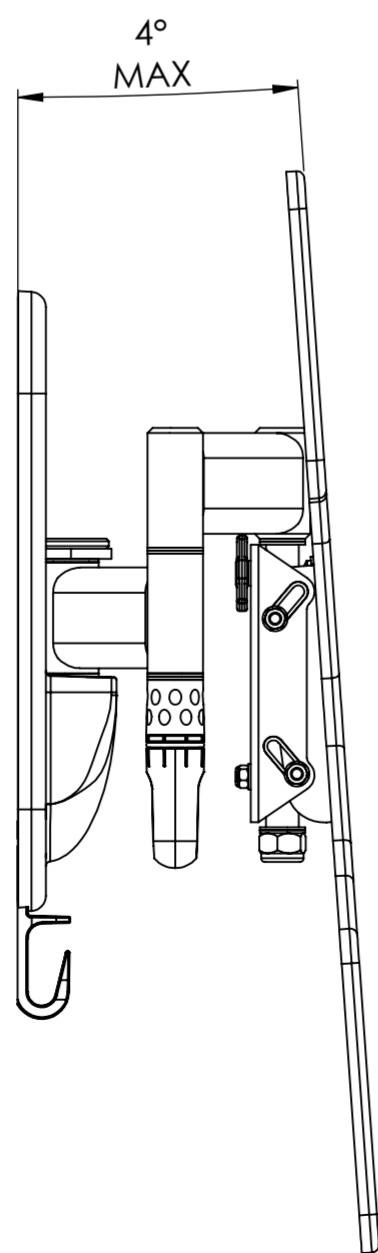

ALTERNATE FRONT PLATE

PRODUCT WEIGHT 4622.67 grams
(AS SHOWN WITHOUT PACKAGING AND FIXINGS)