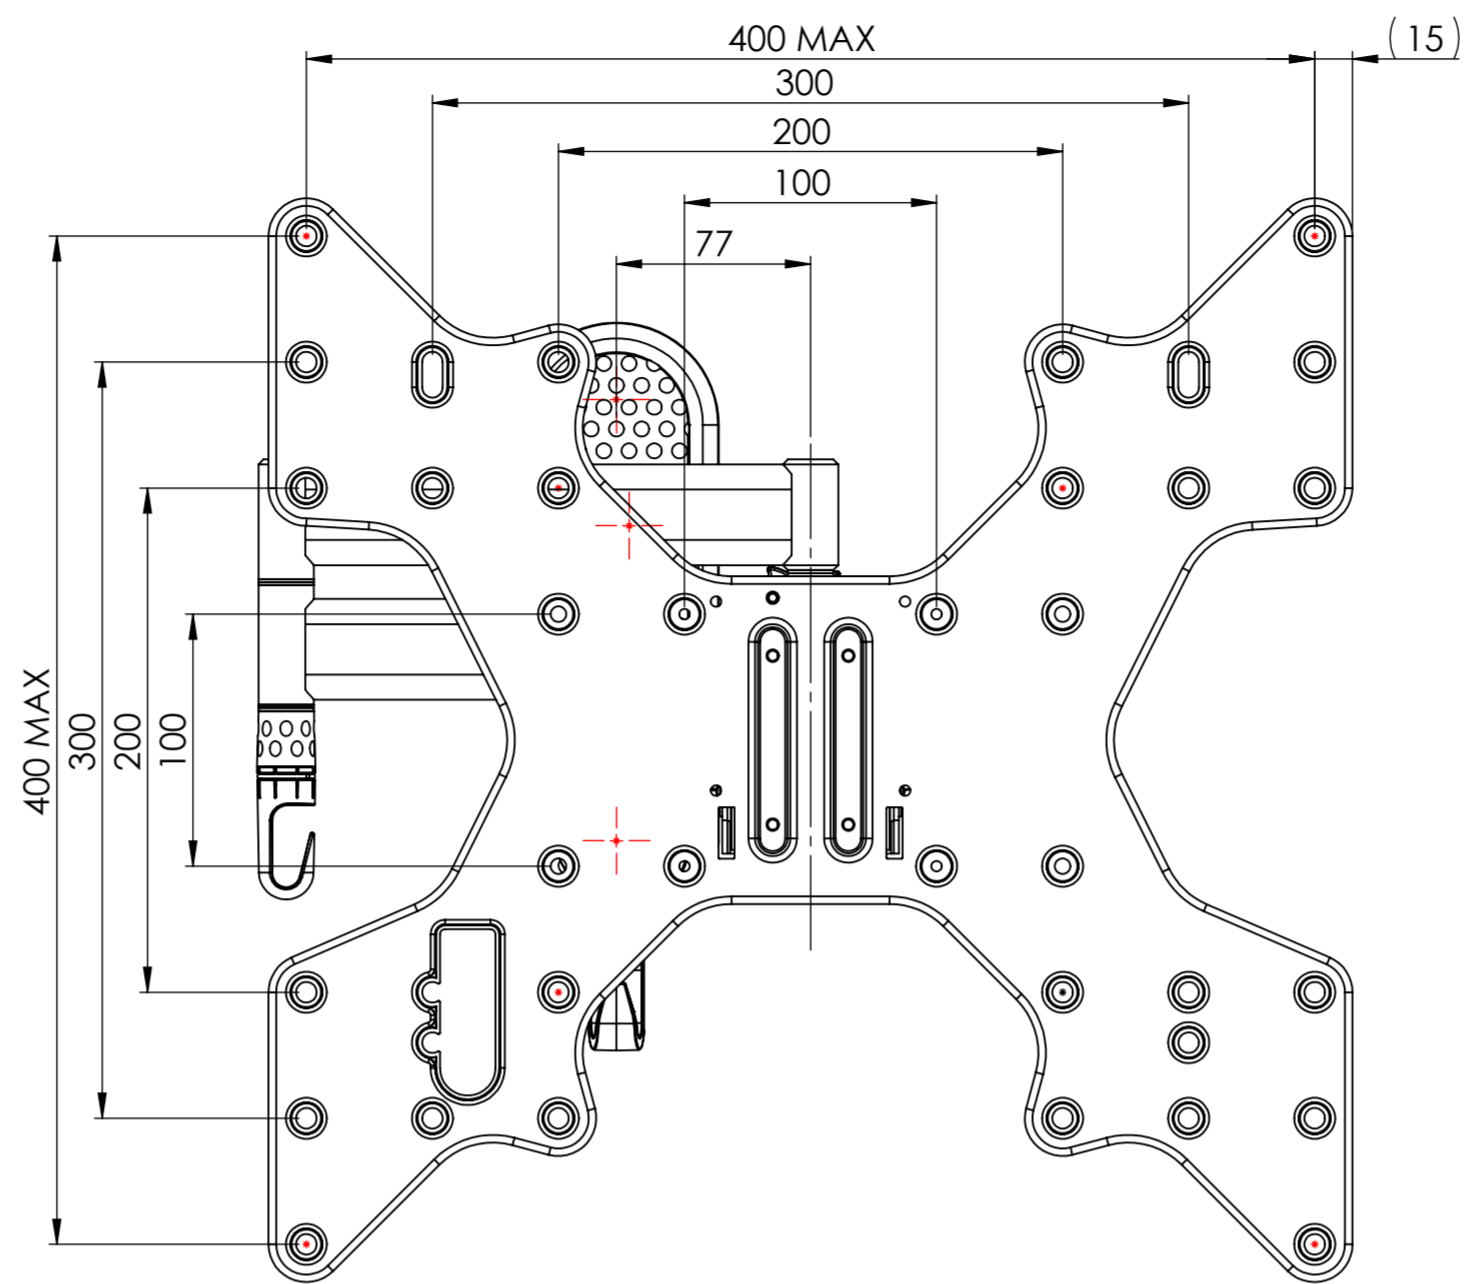

ALTERNATE FRONT PLATE

PRODUCT WEIGHT 4622.67 grams
(AS SHOWN WITHOUT PACKAGING AND FIXINGS)