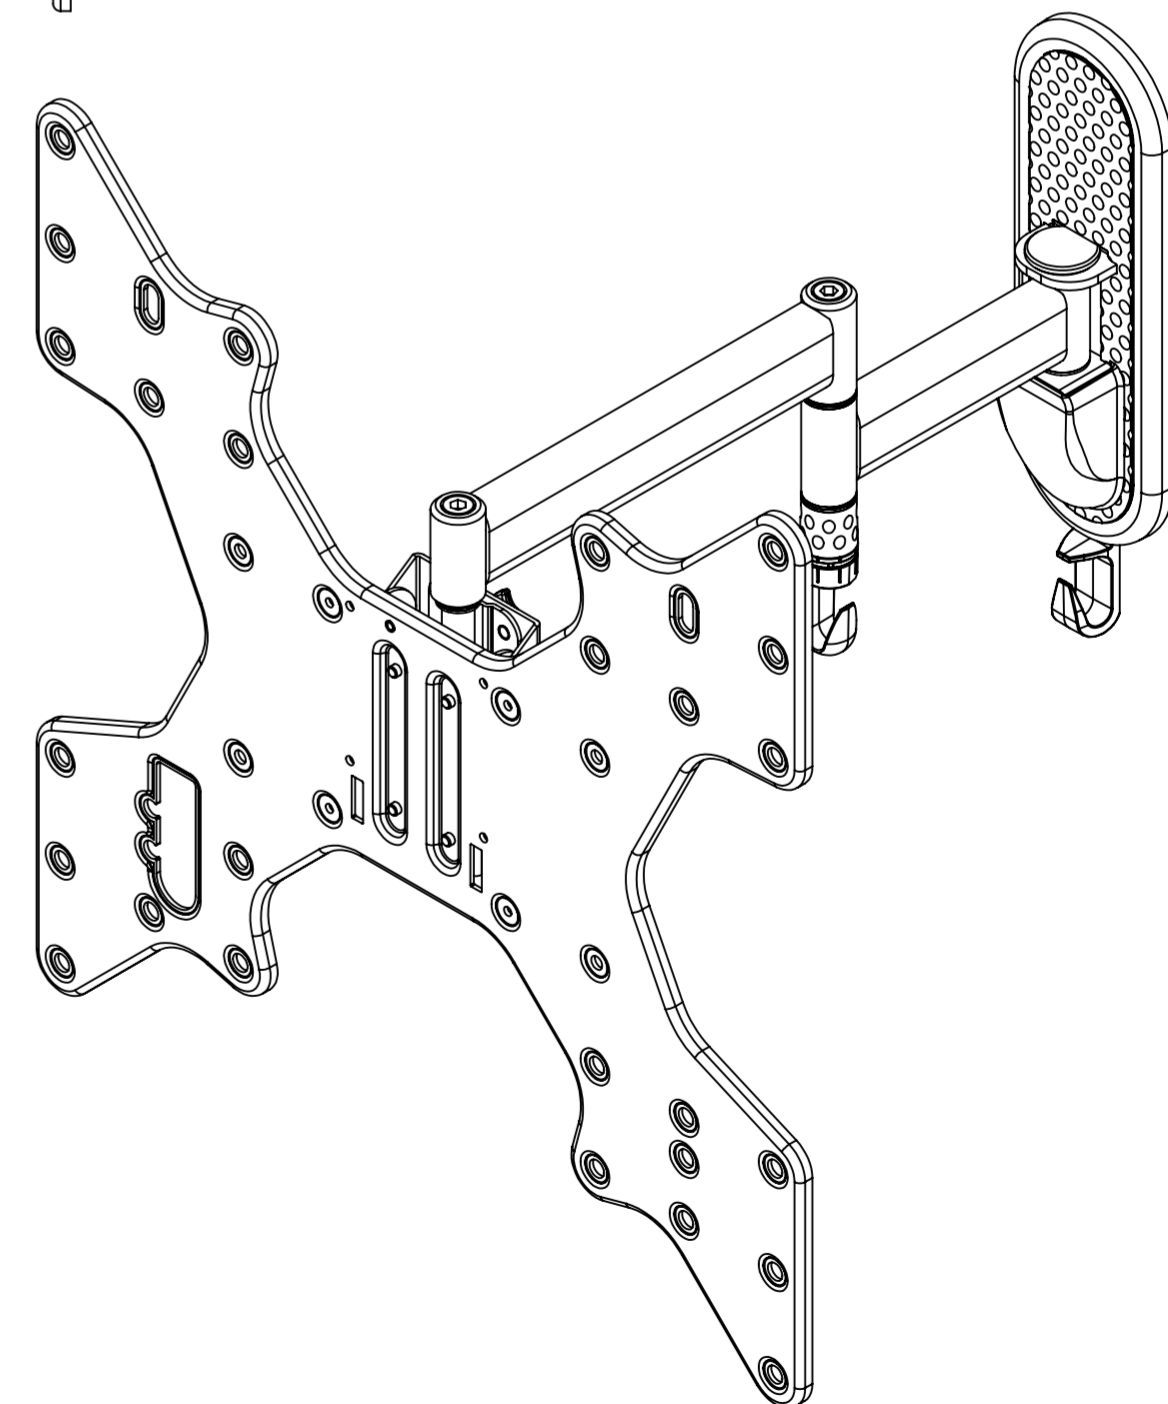

ALTERNATE FRONT PLATE

PRODUCT WEIGHT 4622.67 grams
(AS SHOWN WITHOUT PACKAGING AND FIXINGS)