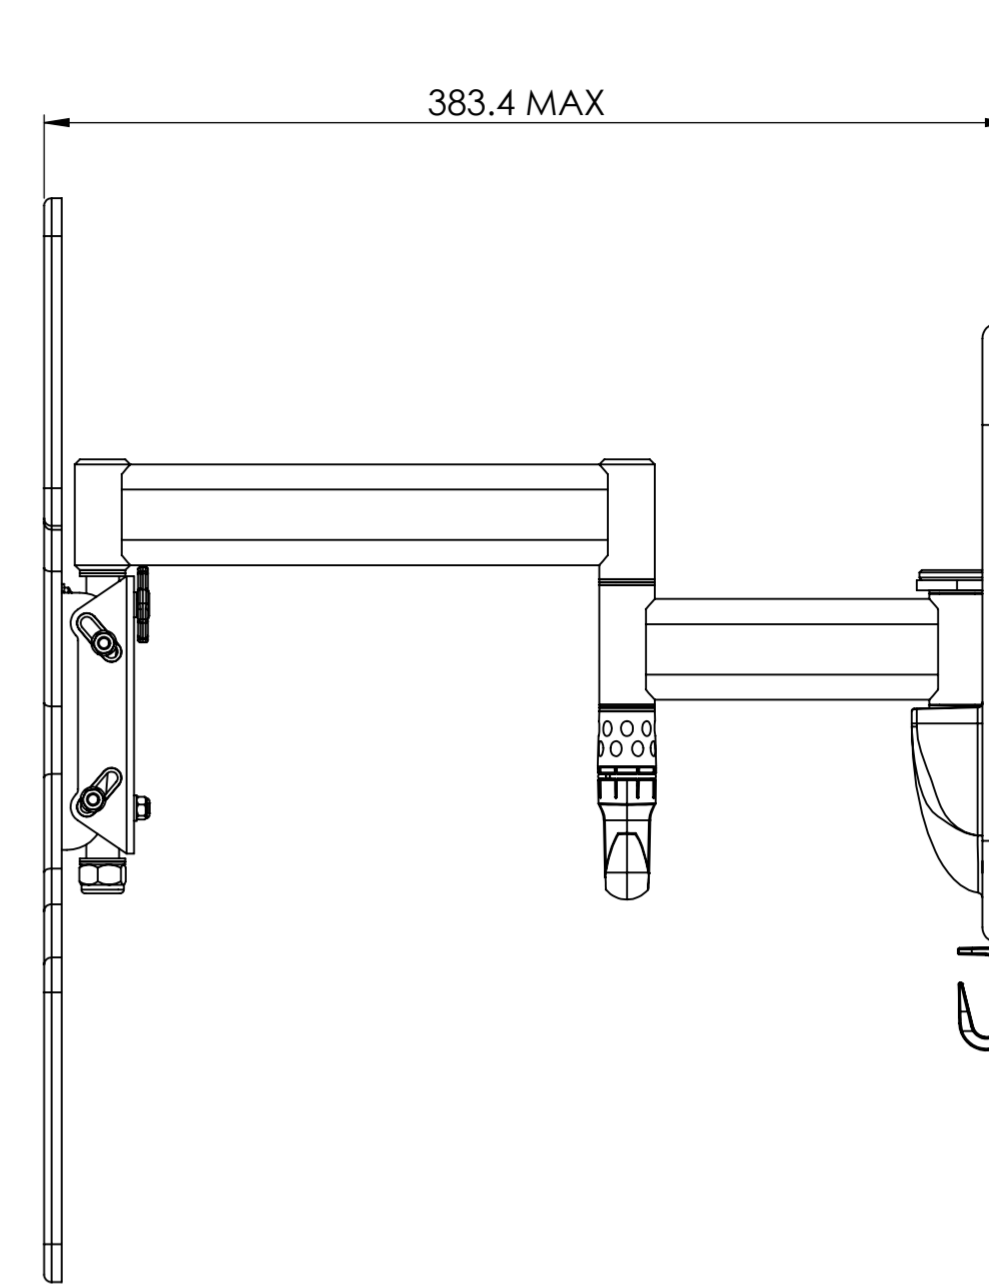

ALTERNATE FRONT PLATE

PRODUCT WEIGHT 4622.67 grams
(AS SHOWN WITHOUT PACKAGING AND FIXINGS)