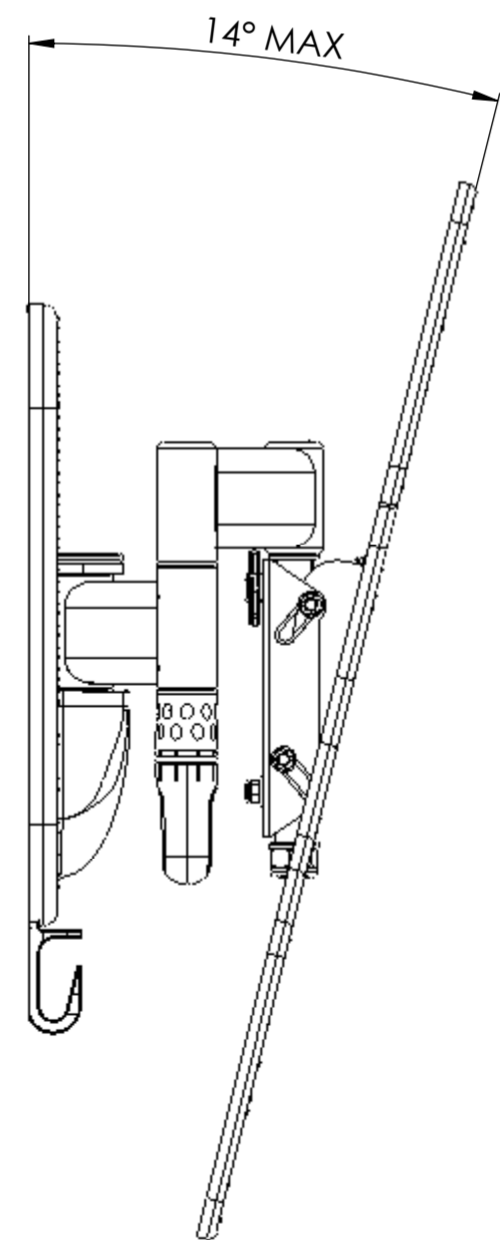

ALTERNATE FRONT PLATE

PRODUCT WEIGHT 4622.67 grams
(AS SHOWN WITHOUT PACKAGING AND FIXINGS)