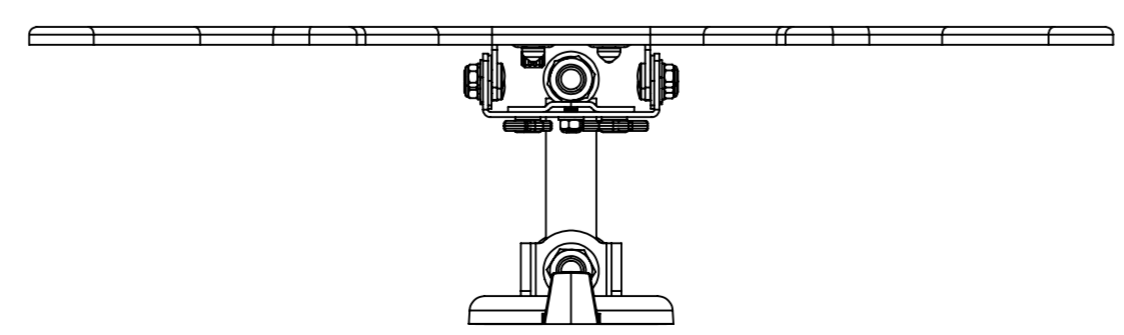

ALTERNATE FRONT PLATE

PRODUCT WEIGHT 3775.98 grams
(AS SHOWN WITHOUT PACKAGING AND FIXINGS)