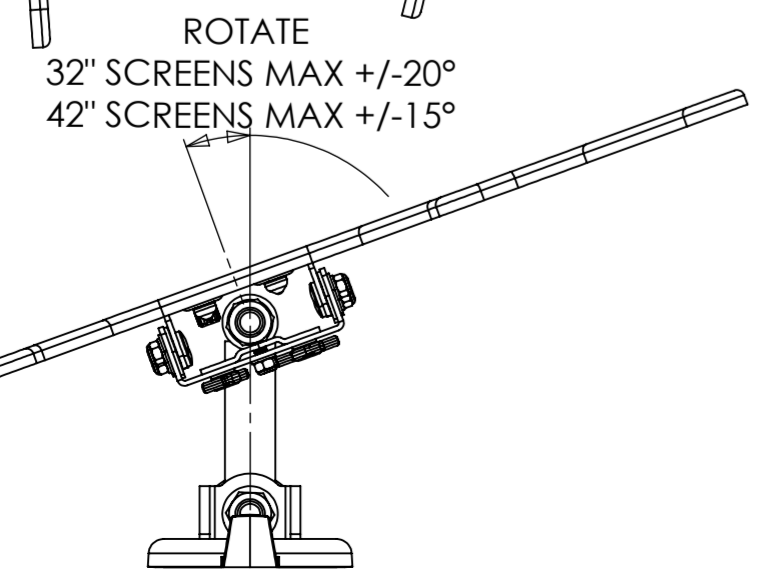

ALTERNATE FRONT PLATE

PRODUCT WEIGHT 3775.98 grams
(AS SHOWN WITHOUT PACKAGING AND FIXINGS)