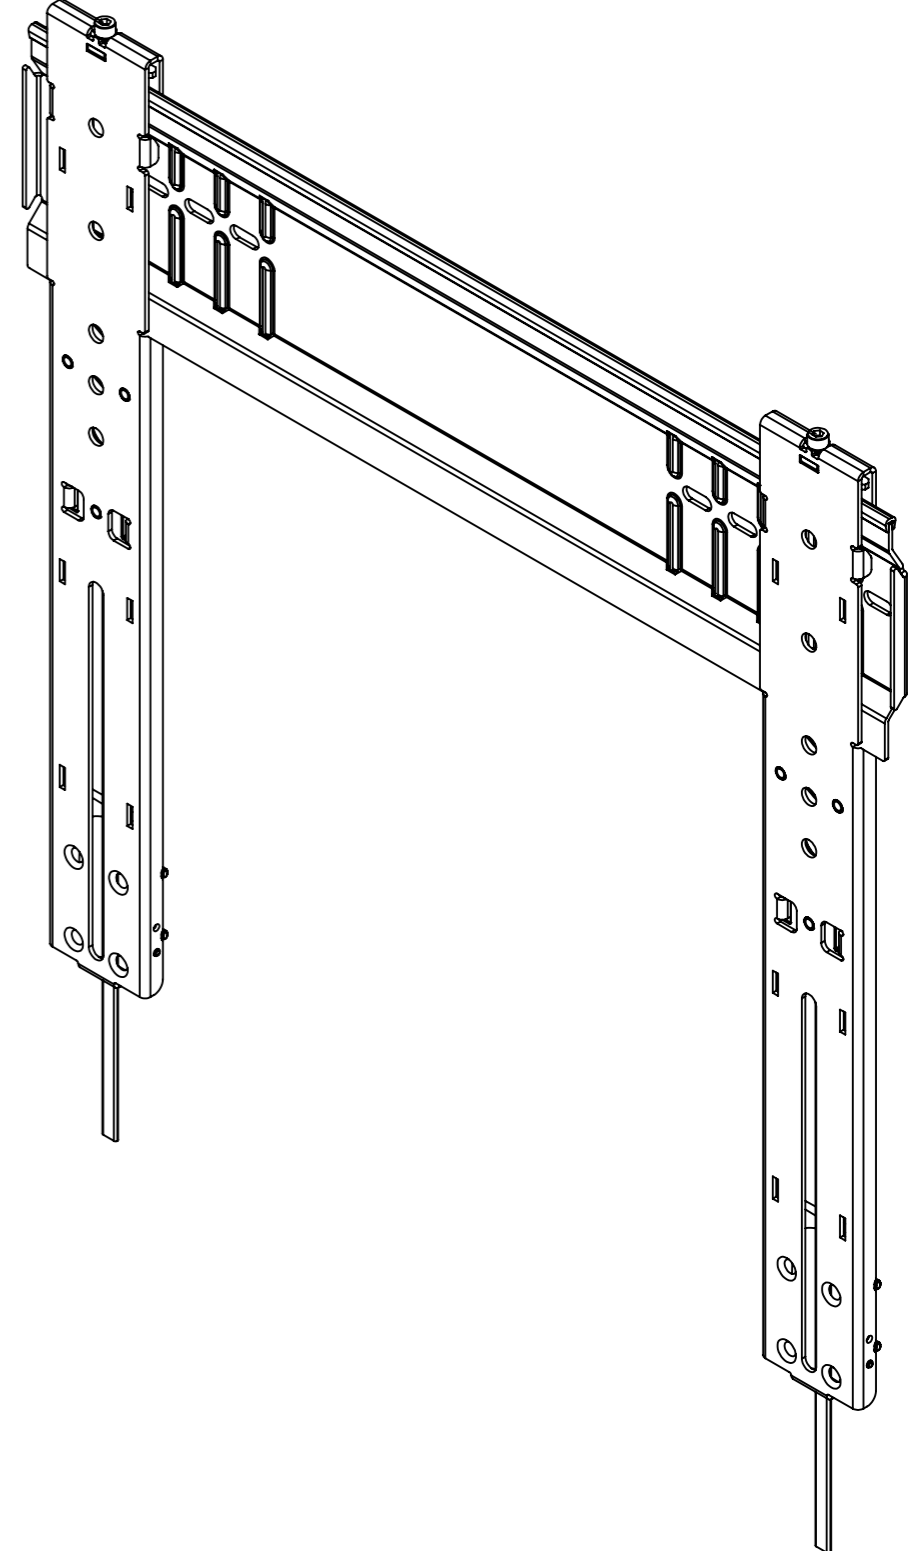

1 2 3 4 5 6 7 8

A

B

C

D

E

F

489mm

55-430mm TV FIXING CENTRES

49

75-400mm TV FIXING CENTRES

463mm

80mm

12.25mm

WEIGHT 2014.20 g
(WITHOUT PACKAGING OR SPARE PARTS)