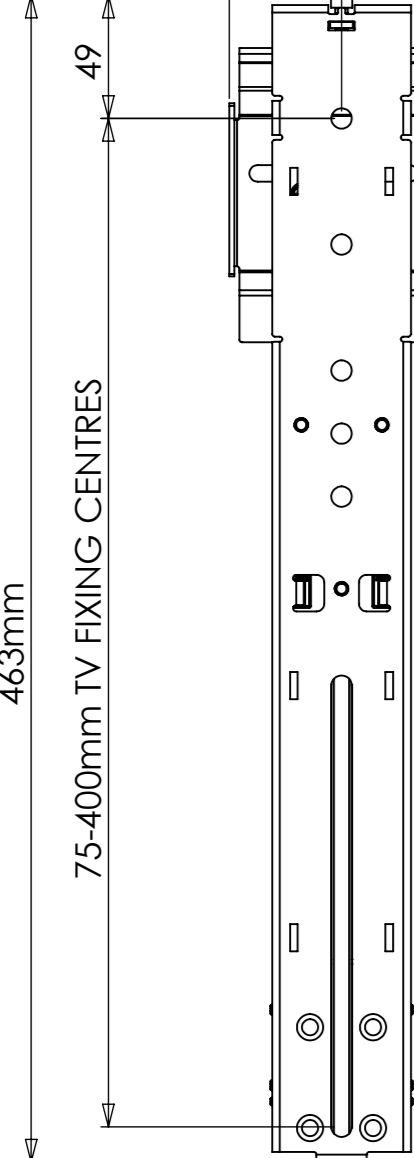

1 2 3 4 5 6 7 8

A

B

C

D

E

F

489mm

55-430mm TV FIXING CENTRES

49

75-400mm TV FIXING CENTRES

463mm

80mm

12.25mm

WEIGHT 2014.20 g
(WITHOUT PACKAGING OR SPARE PARTS)