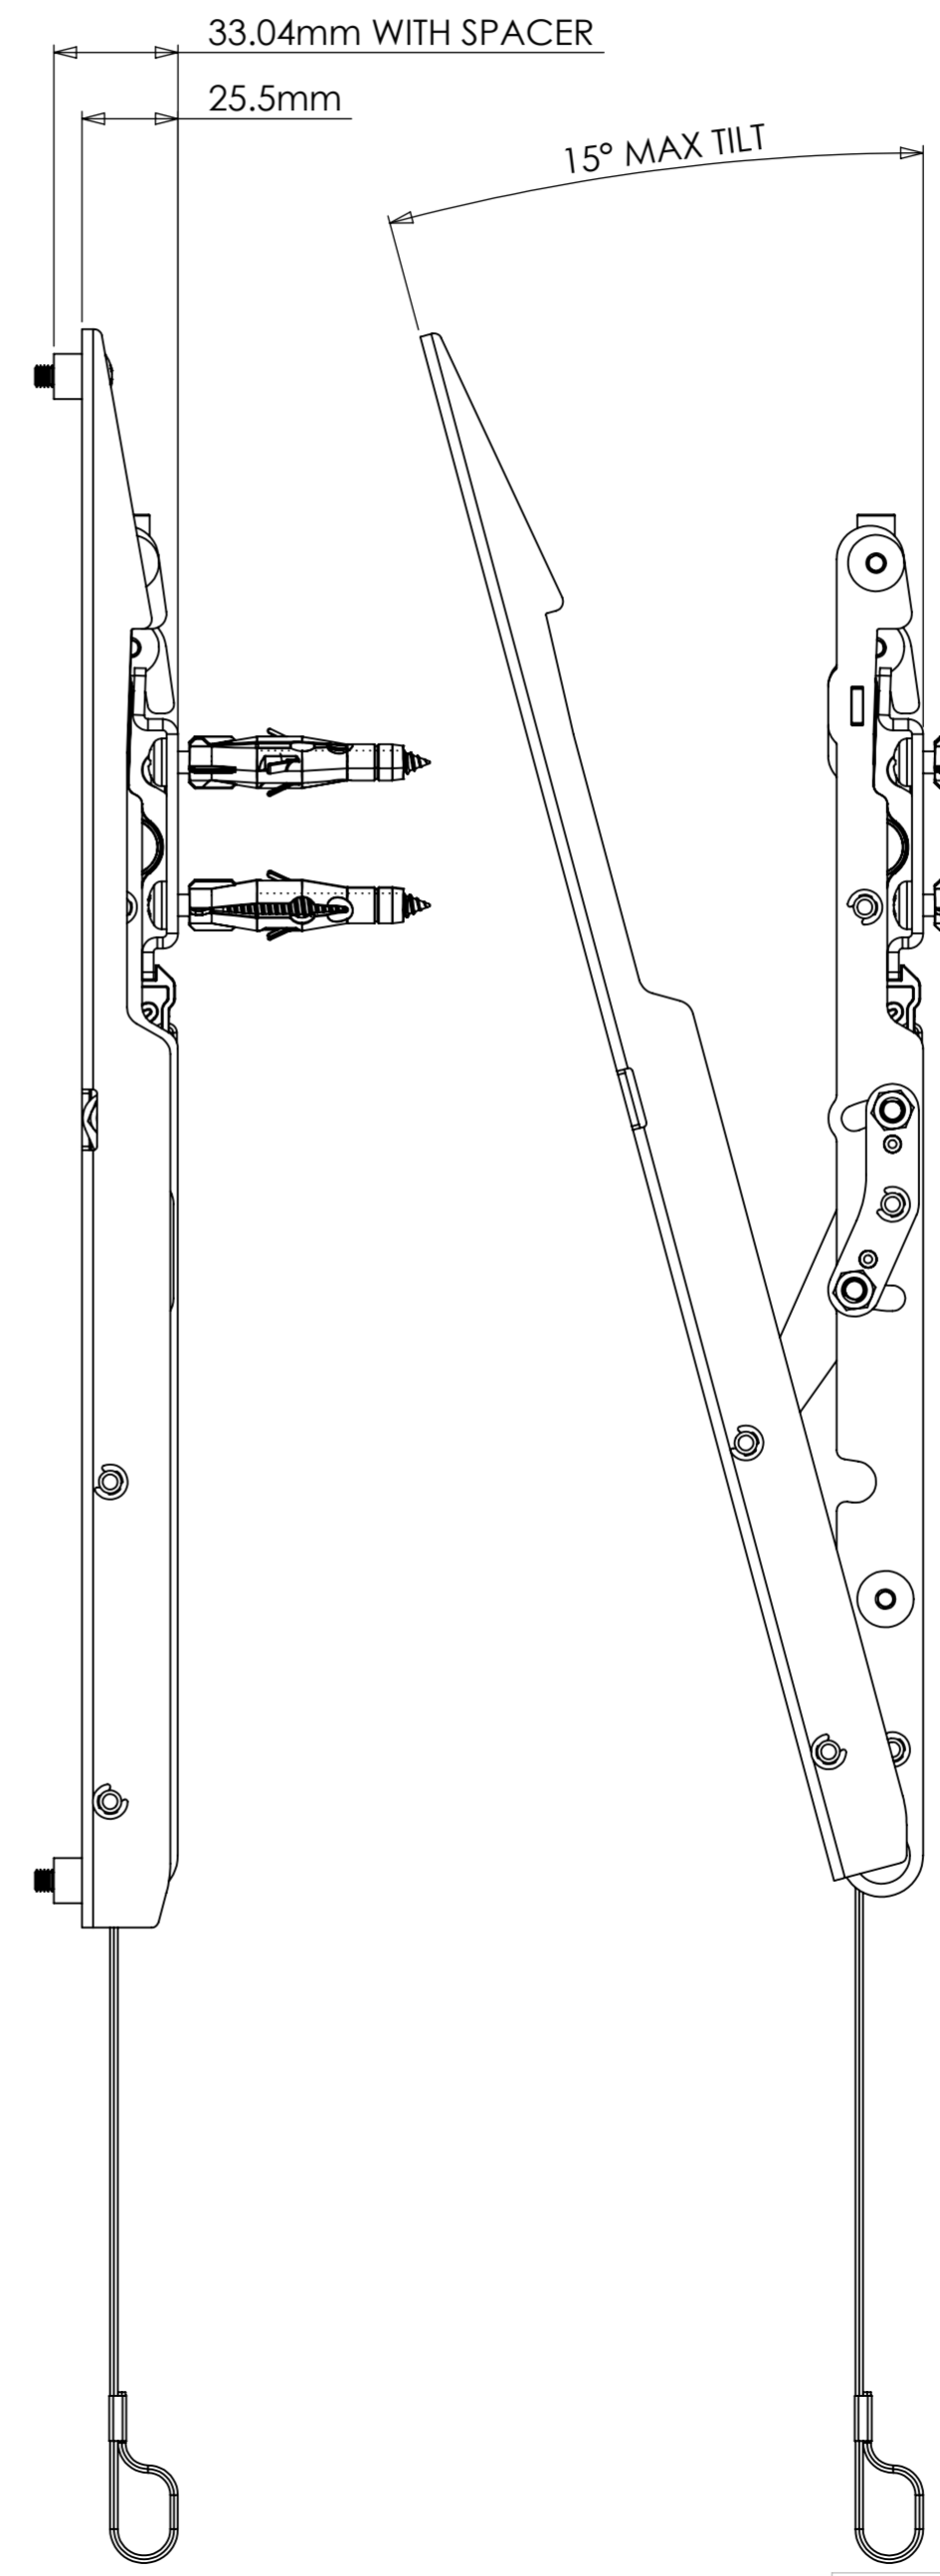

486mm  
75-400mm TV FIXING CENTRES

425mm

75-400mm TV FIXING CENTRES

168.98

33.04mm WITH SPACER

25.5mm

15° MAX TILT

PRODUCT WEIGHT 3852.70 grams  
(WITHOUT PACKAGING, SPACERS OR SPARE PARTS)