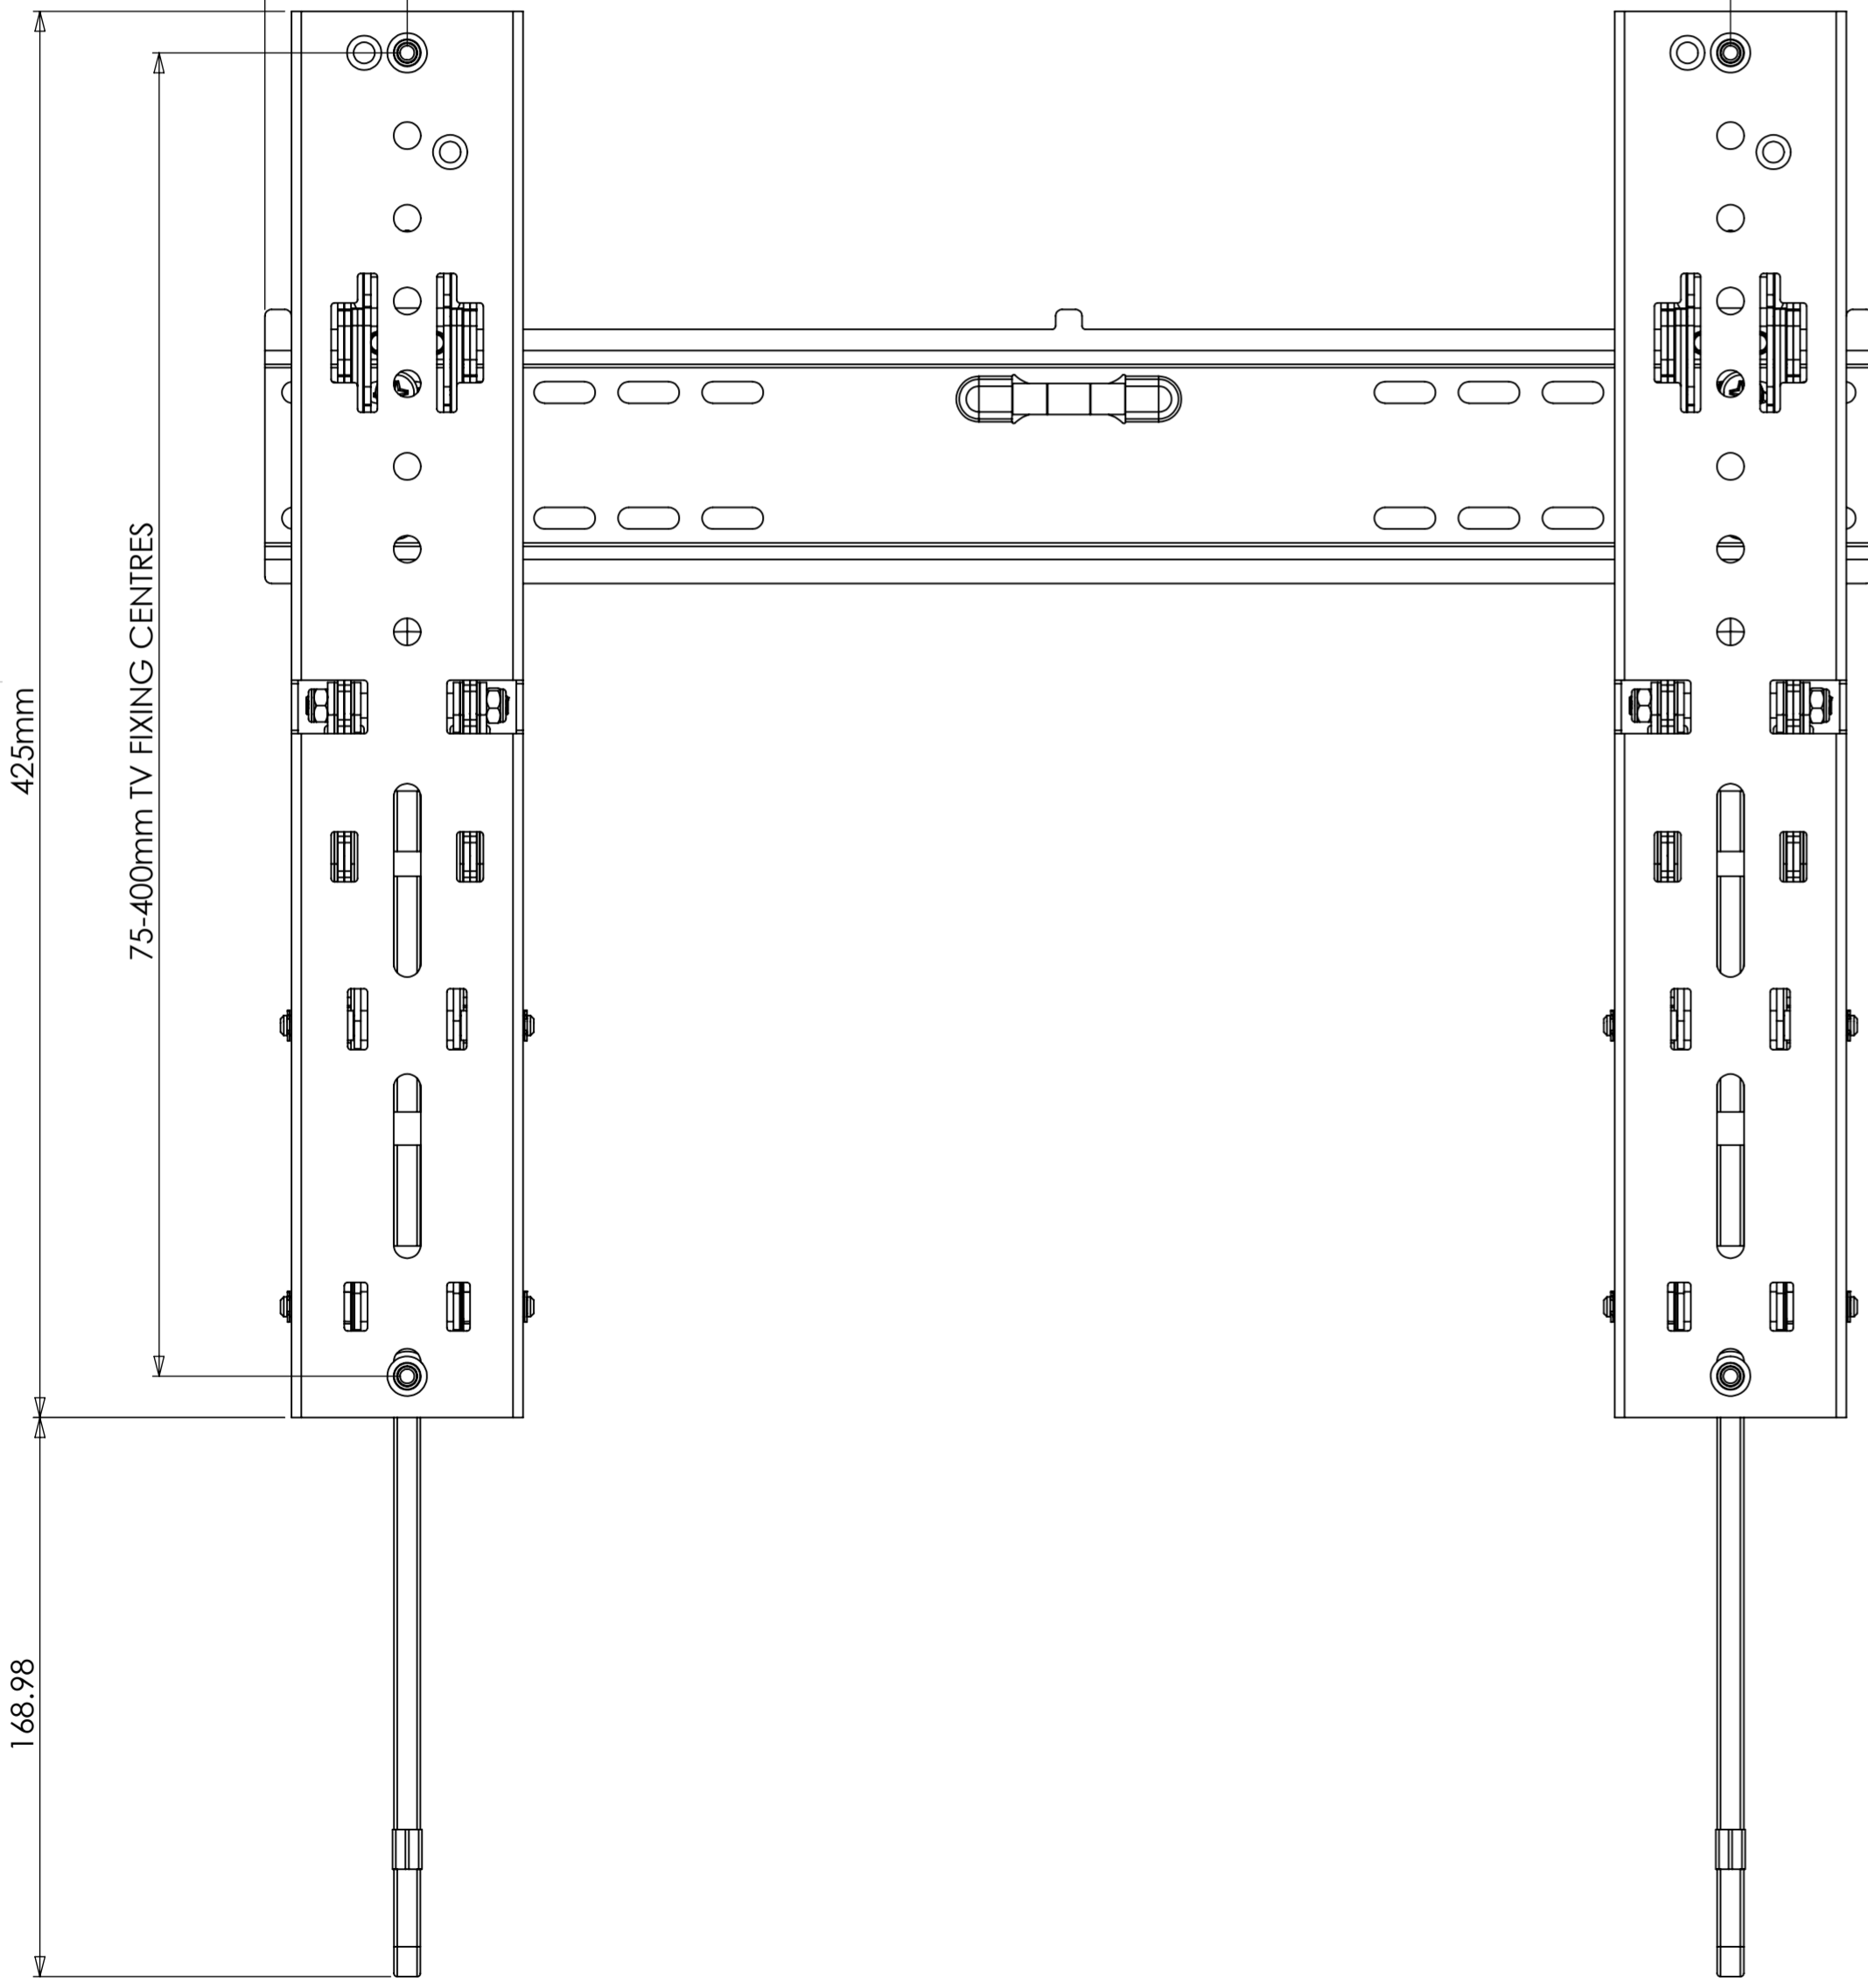

486mm  
75-400mm TV FIXING CENTRES

425mm

75-400mm TV FIXING CENTRES

168.98

33.04mm WITH SPACER

25.5mm

15° MAX TILT

PRODUCT WEIGHT 3852.70 grams  
(WITHOUT PACKAGING, SPACERS OR SPARE PARTS)