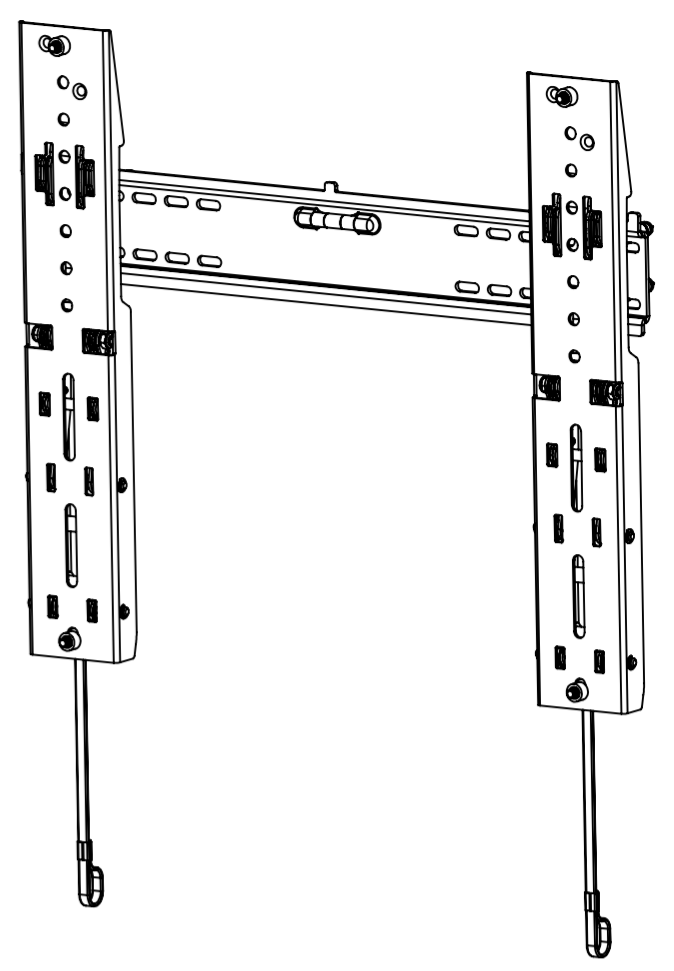

486mm  
75-400mm TV FIXING CENTRES

425mm

75-400mm TV FIXING CENTRES

168.98

33.04mm WITH SPACER

25.5mm

15° MAX TILT

PRODUCT WEIGHT 3852.70 grams  
(WITHOUT PACKAGING, SPACERS OR SPARE PARTS)