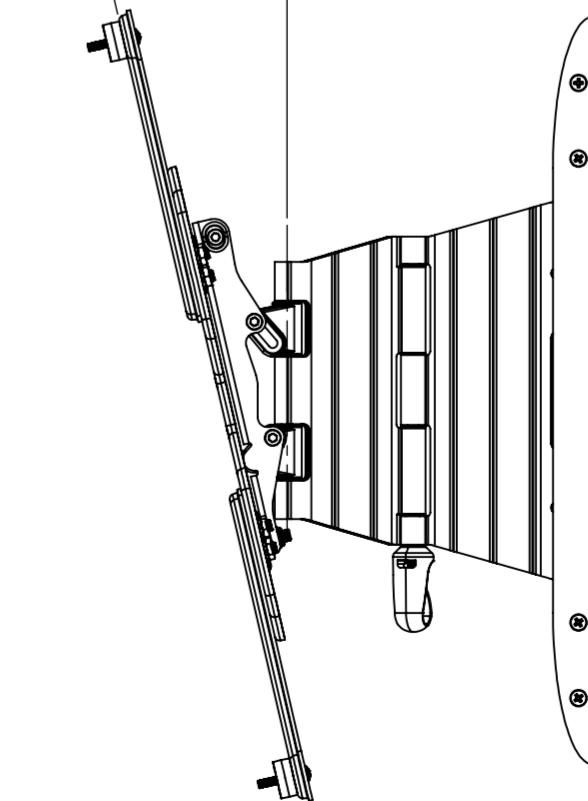

13° MAX DOWNWARD TILT

5° MAX UPWARD TILT

VESA CONFIGURATIONS WITHOUT ARMS

WEIGHT :-3073.87g
AS SHOWN WITHOUT PACKAGING