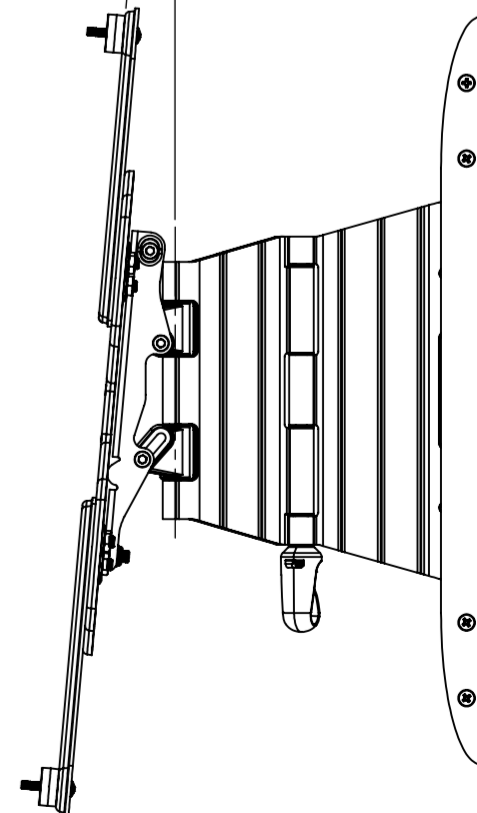

13° MAX DOWNWARD TILT

5° MAX UPWARD TILT

VESA CONFIGURATIONS WITHOUT ARMS

WEIGHT :-3073.87g
AS SHOWN WITHOUT PACKAGING