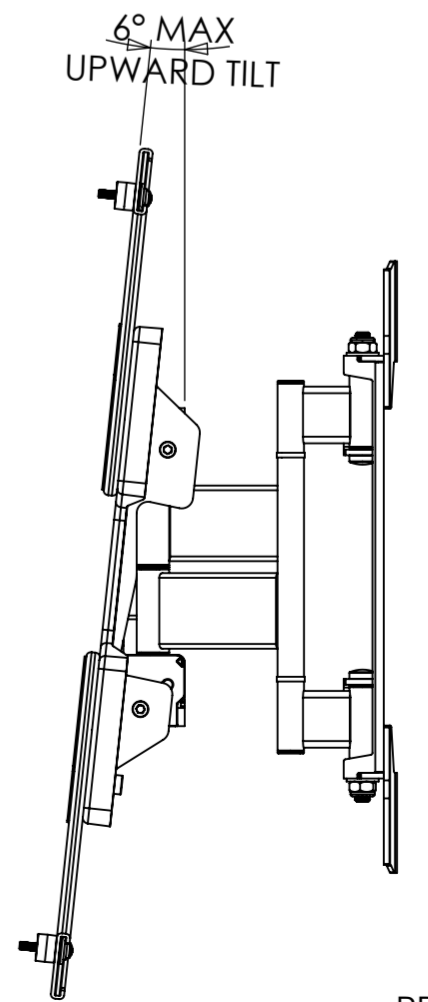

VESA CONFIGURATIONS WITHOUT ARMS

PRODUCT WEIGHT:-4833.11g