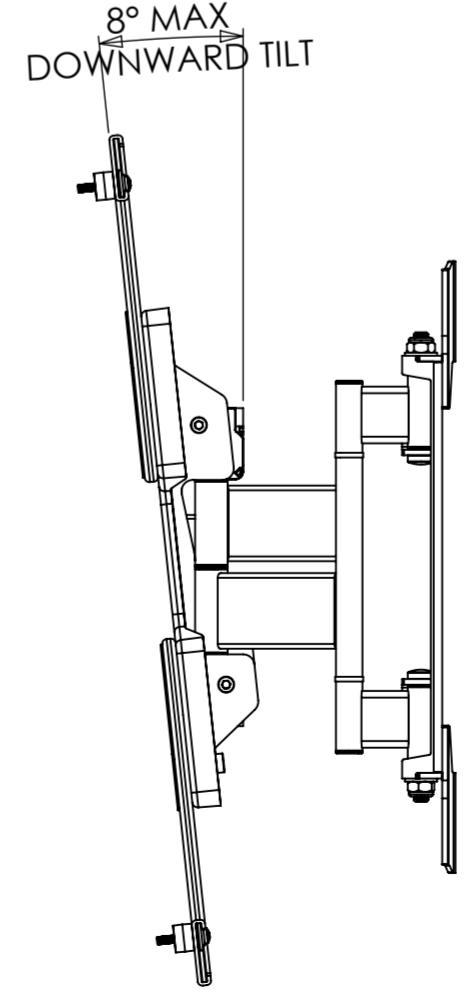

VESA CONFIGURATIONS WITHOUT ARMS

PRODUCT WEIGHT:-4833.11g