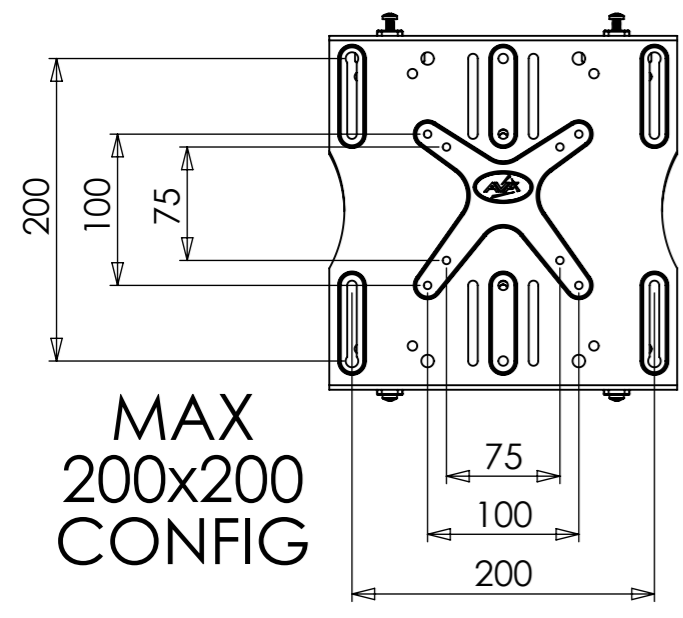

MAX
600x400
CONFIG

MAX
200x200
CONFIG

MAX
400x400
CONFIG

WEIGHT 3681.11 g
(AS SHOWN WITHOUT PACKAGING OR FIXINGS)