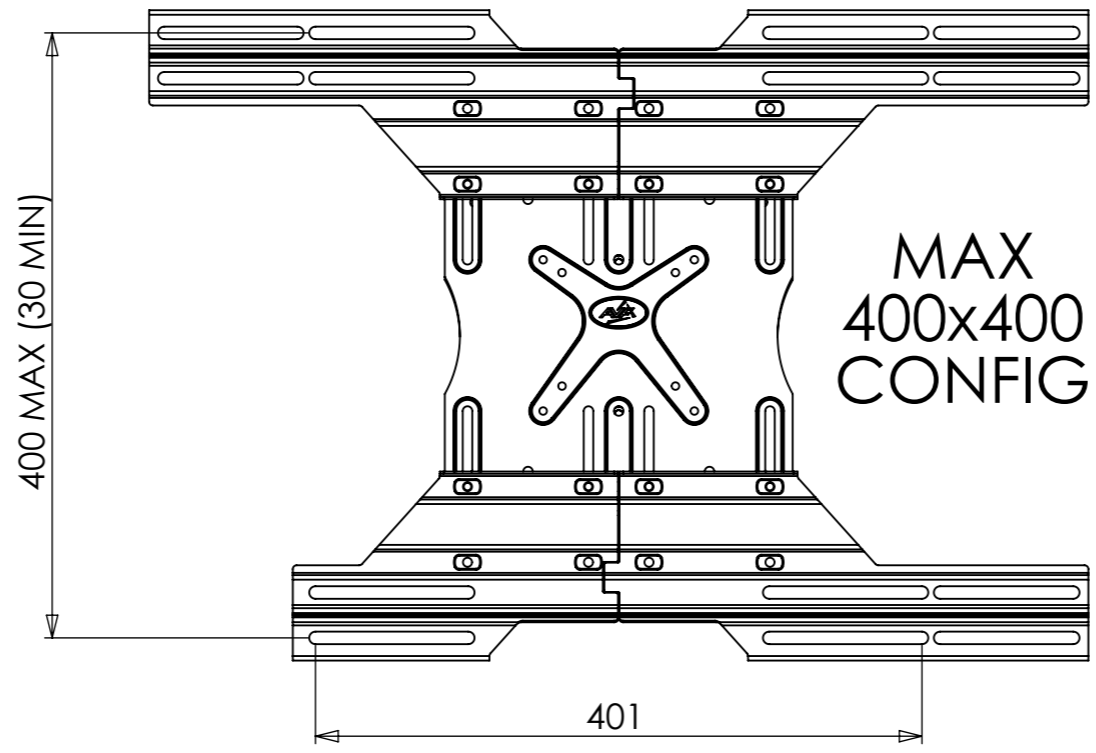

MAX
600x400
CONFIG

MAX
200x200
CONFIG

MAX
400x400
CONFIG

WEIGHT 3681.11 g
(AS SHOWN WITHOUT PACKAGING OR FIXINGS)