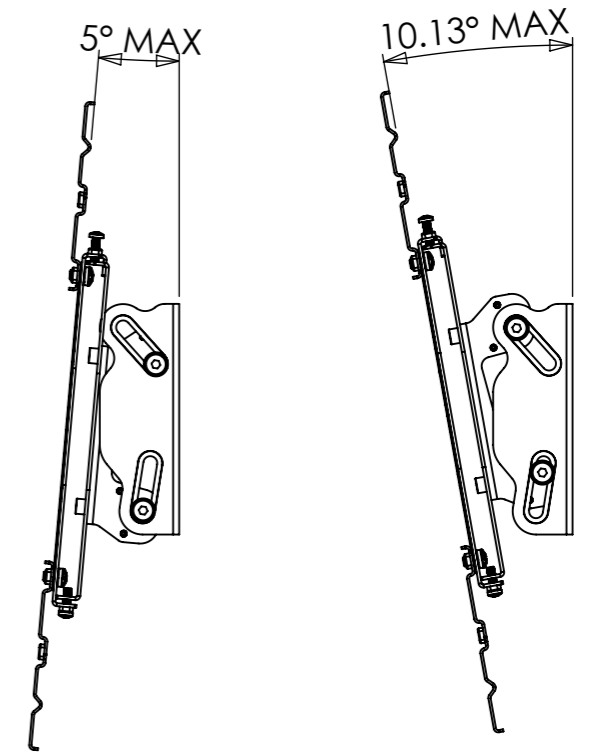

MAX
600x400
CONFIG

MAX
200x200
CONFIG

MAX
400x400
CONFIG

WEIGHT 3681.11 g
(AS SHOWN WITHOUT PACKAGING OR FIXINGS)