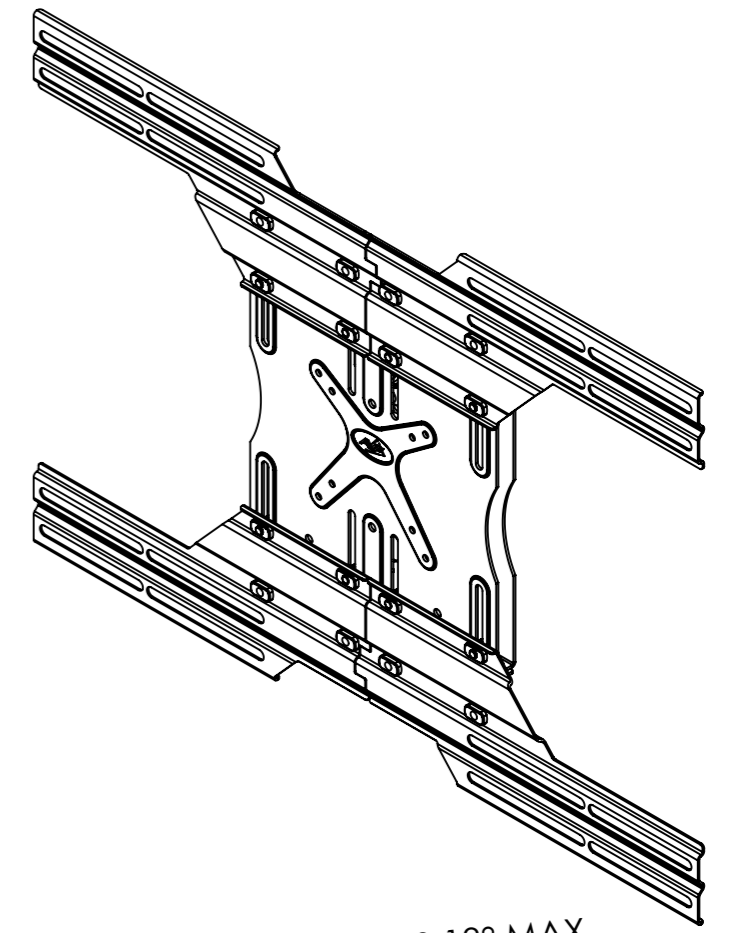

MAX
600x400
CONFIG

MAX
200x200
CONFIG

MAX
400x400
CONFIG

WEIGHT 3681.11 g
(AS SHOWN WITHOUT PACKAGING OR FIXINGS)