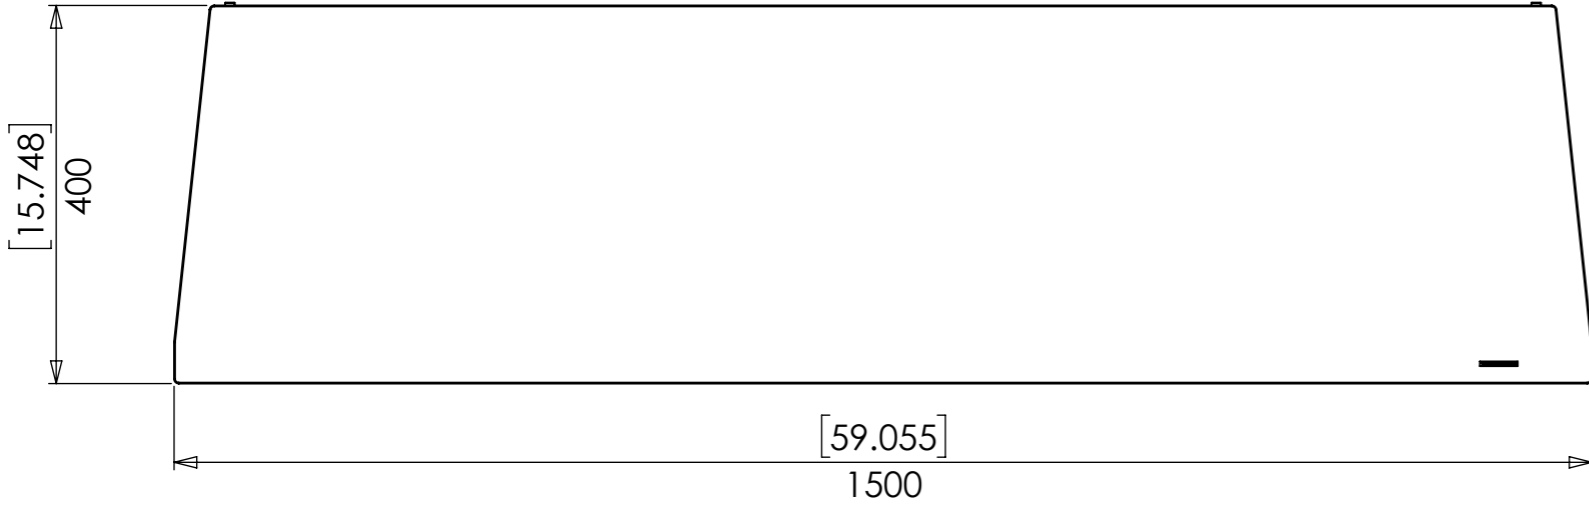

1 2 3 4 5 6 7 8

A

C

D

F

HEIGHT SETTINGS:
 LOW: 400mm HIGH
 MEDIUM: 475mm HIGH
 TALL: 550mm HIGH