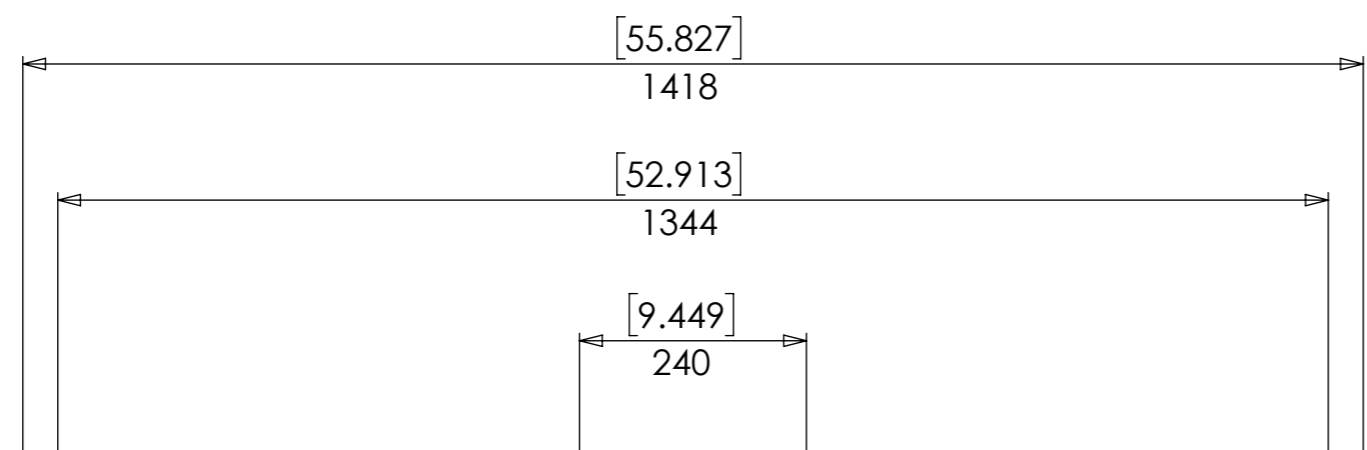

1 2 3 4 5 6 7 8

A

C

D

F

HEIGHT SETTINGS:
 LOW: 400mm HIGH
 MEDIUM: 475mm HIGH
 TALL: 550mm HIGH