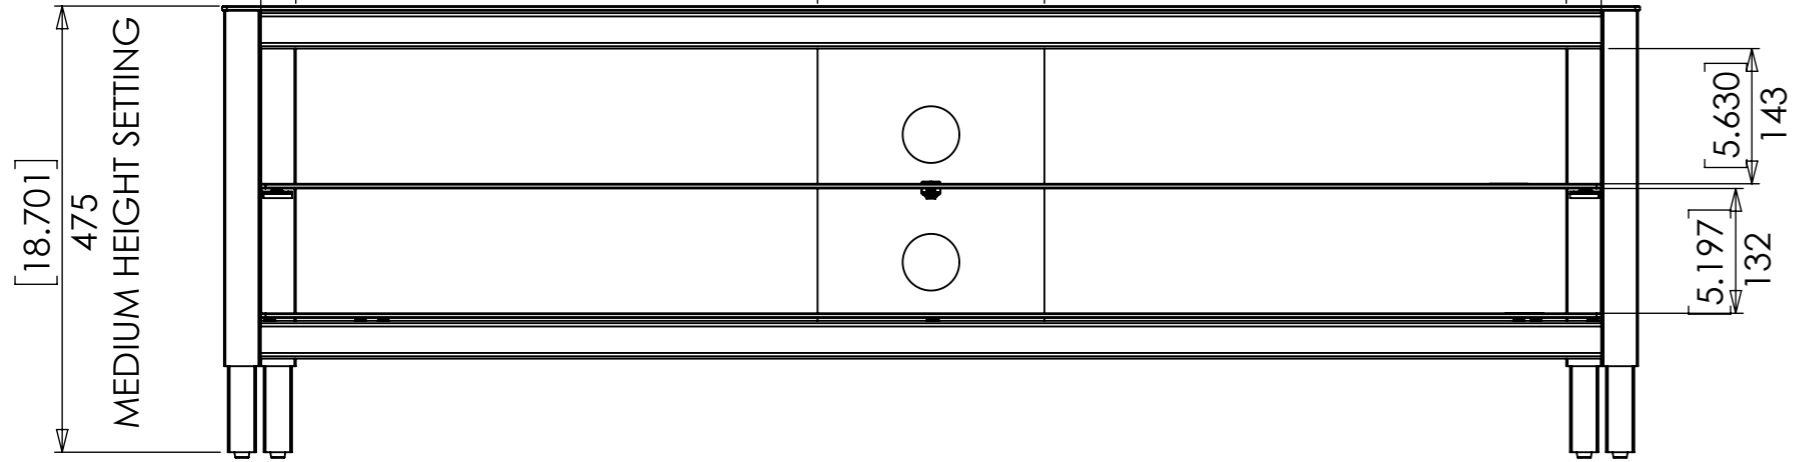

1 2 3 4 5 6 7 8

A

C

D

F

HEIGHT SETTINGS:
 LOW: 400mm HIGH
 MEDIUM: 475mm HIGH
 TALL: 550mm HIGH