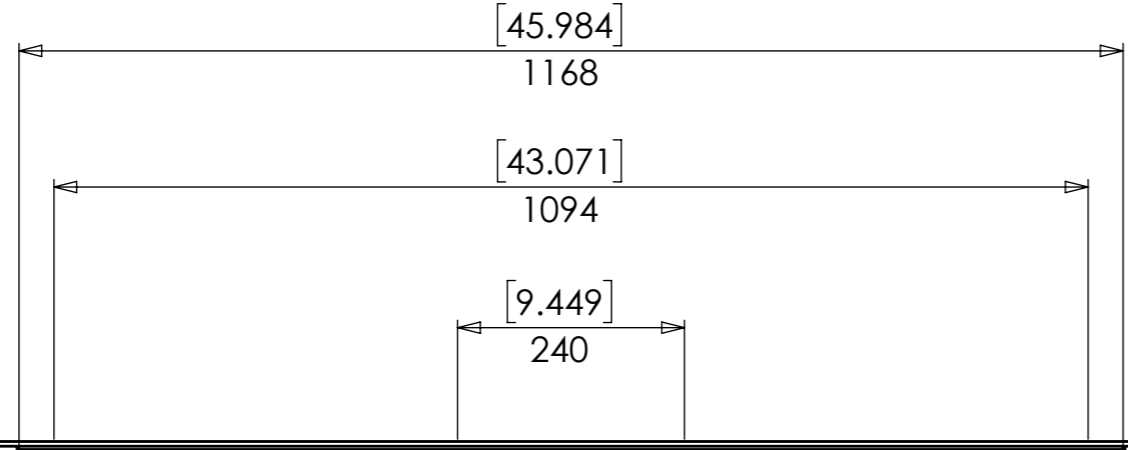

A

B

C

D

E

F

HEIGHT SETTINGS:
 LOW: 400mm HIGH
 MEDIUM: 475mm HIGH
 TALL: 550mm HIGH