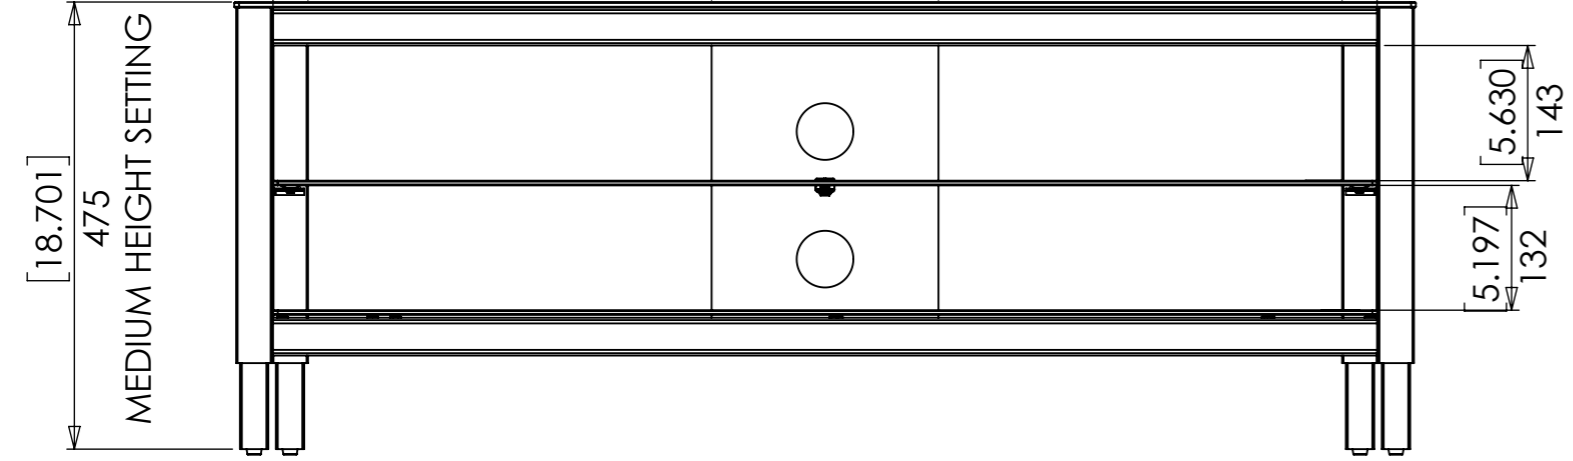

A

B

C

D

E

F

HEIGHT SETTINGS:
 LOW: 400mm HIGH
 MEDIUM: 475mm HIGH
 TALL: 550mm HIGH