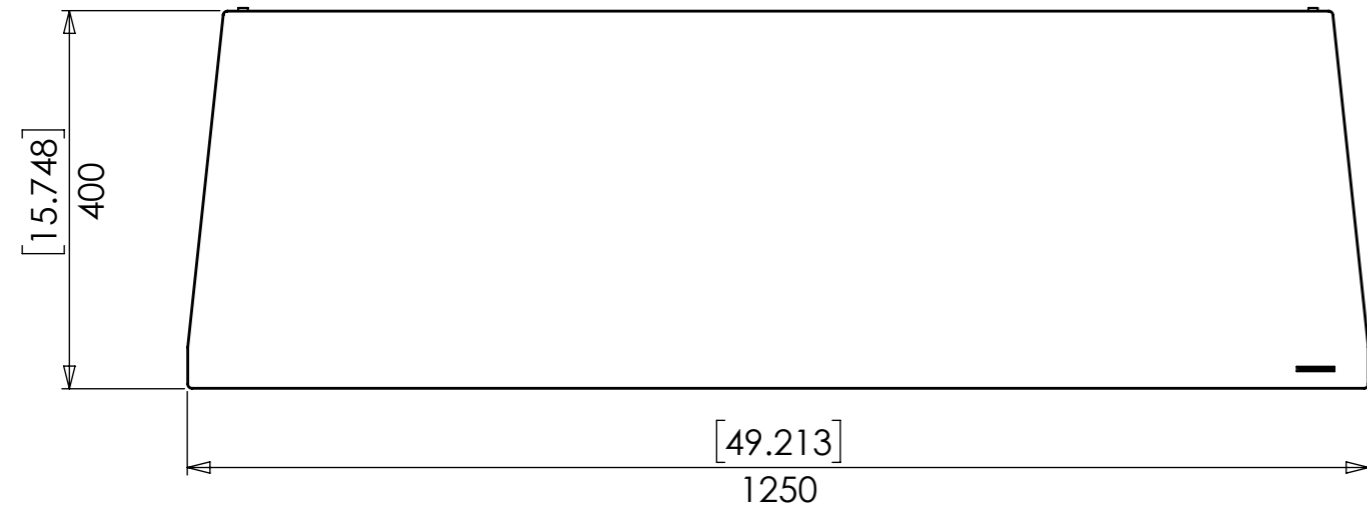

A

B

C

D

E

F

HEIGHT SETTINGS:
 LOW: 400mm HIGH
 MEDIUM: 475mm HIGH
 TALL: 550mm HIGH