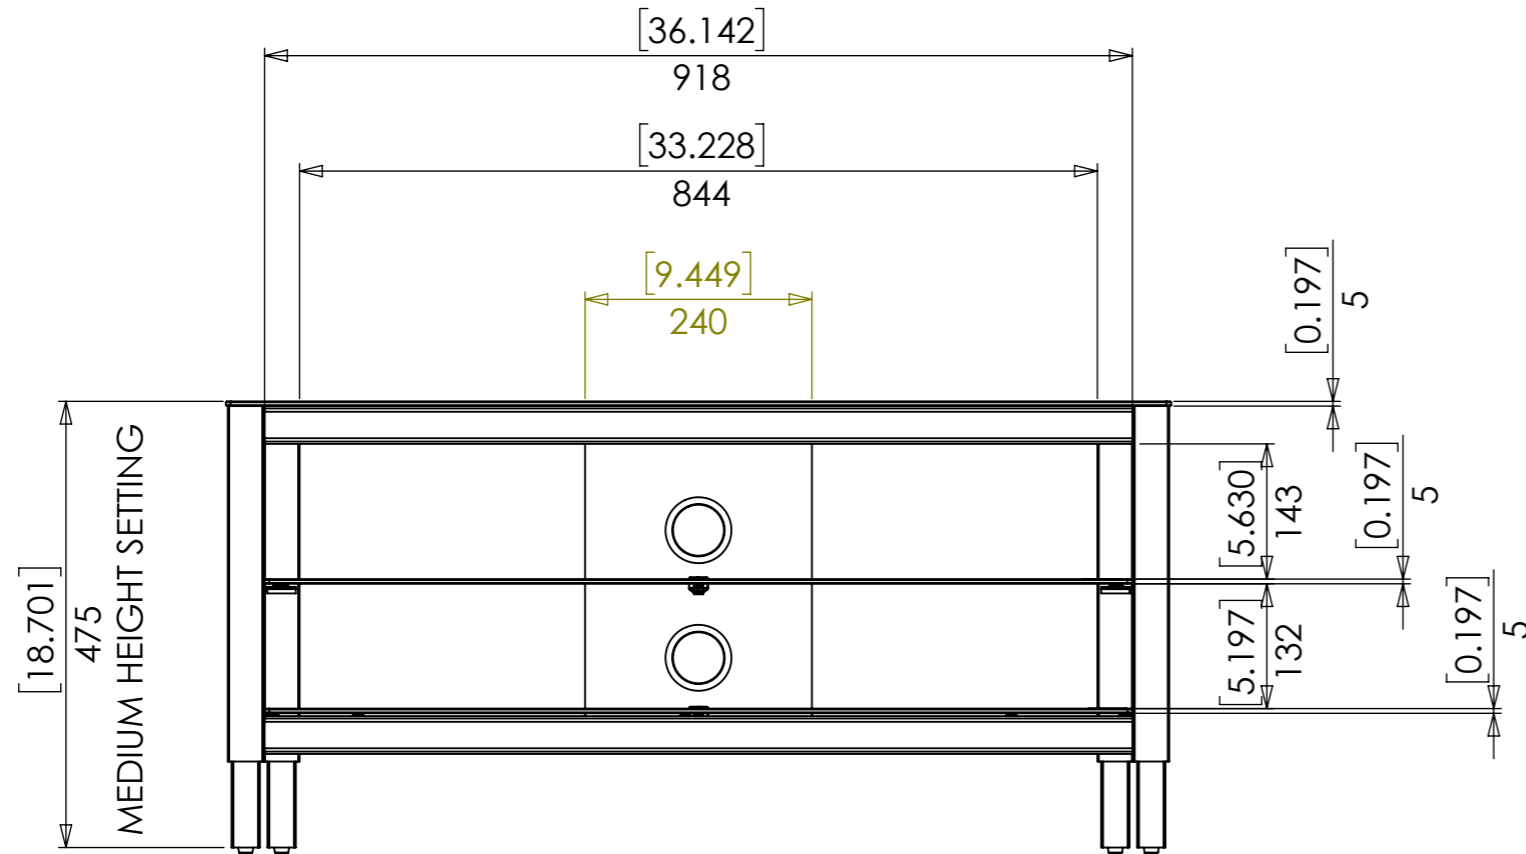

1 2 3 4 5 6 7 8

A

B

C

D

E

F

**HEIGHT SETTINGS:**  
 LOW: 400mm HIGH  
 MEDIUM: 475mm HIGH  
 TALL: 550mm HIGH