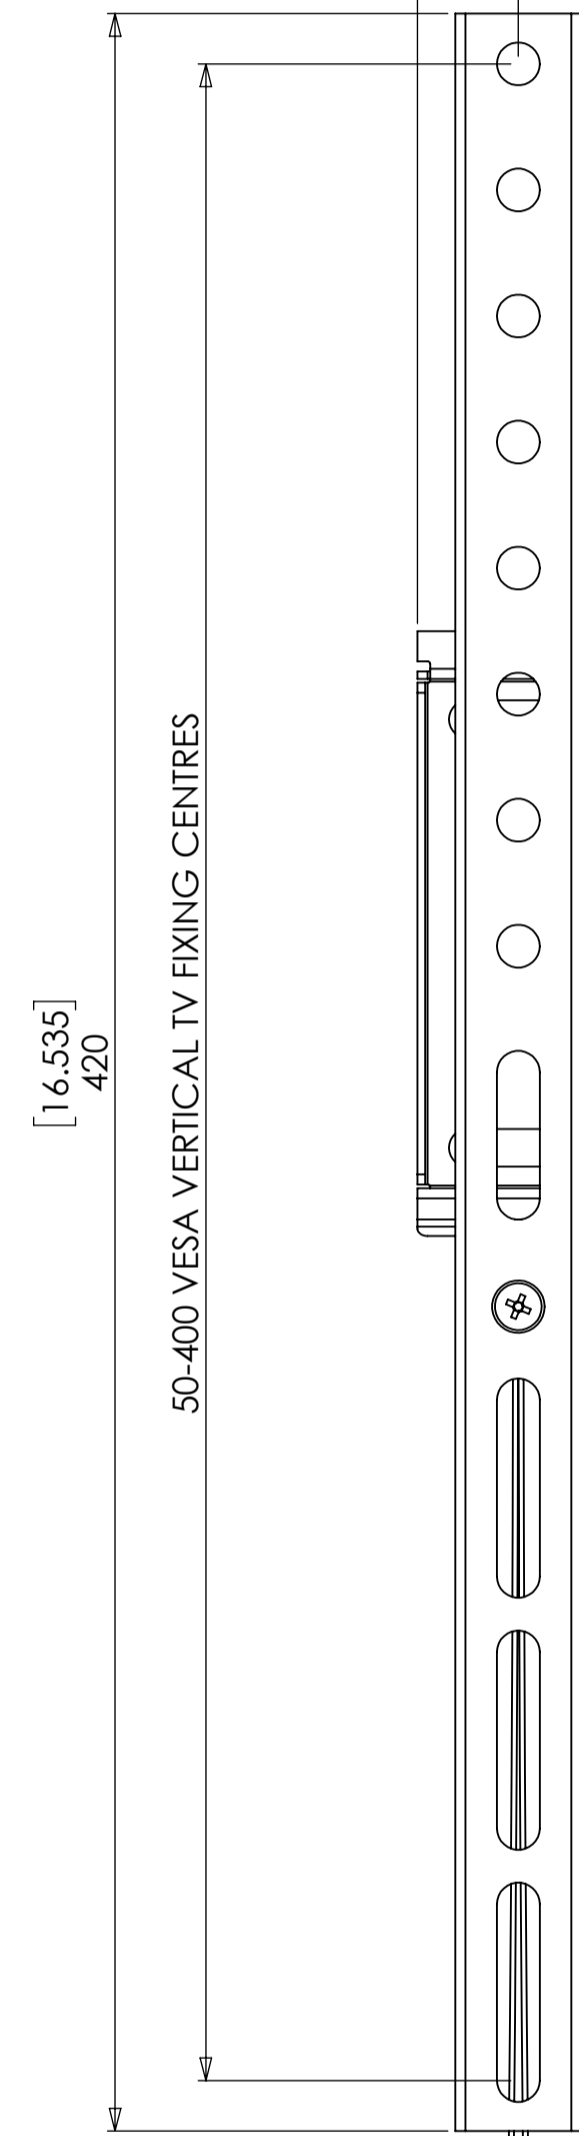

[25.197]  
640

50-600 VESA HORIZONTAL TV FIXING CENTRES

[0.910]  
23.10 MIN

PRODUCT WEIGHT 1201.12 grams  
(AS SHOWN WITHOUT PACKAGING AND FIXINGS)

The copyright of this drawing is the property of AVF Group Ltd