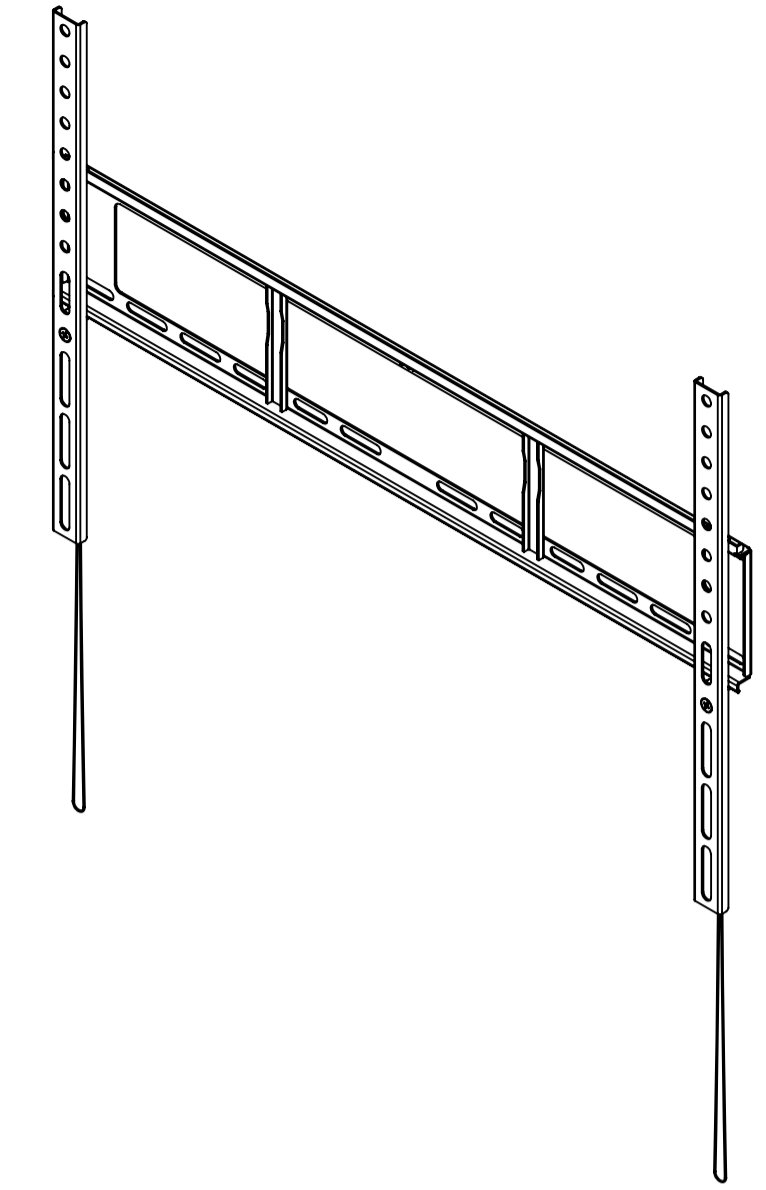

[25.197]  
640

50-600 VESA HORIZONTAL TV FIXING CENTRES

[0.910]  
23.10 MIN

PRODUCT WEIGHT 1201.12 grams  
(AS SHOWN WITHOUT PACKAGING AND FIXINGS)

The copyright of this drawing is the property of AVF Group Ltd