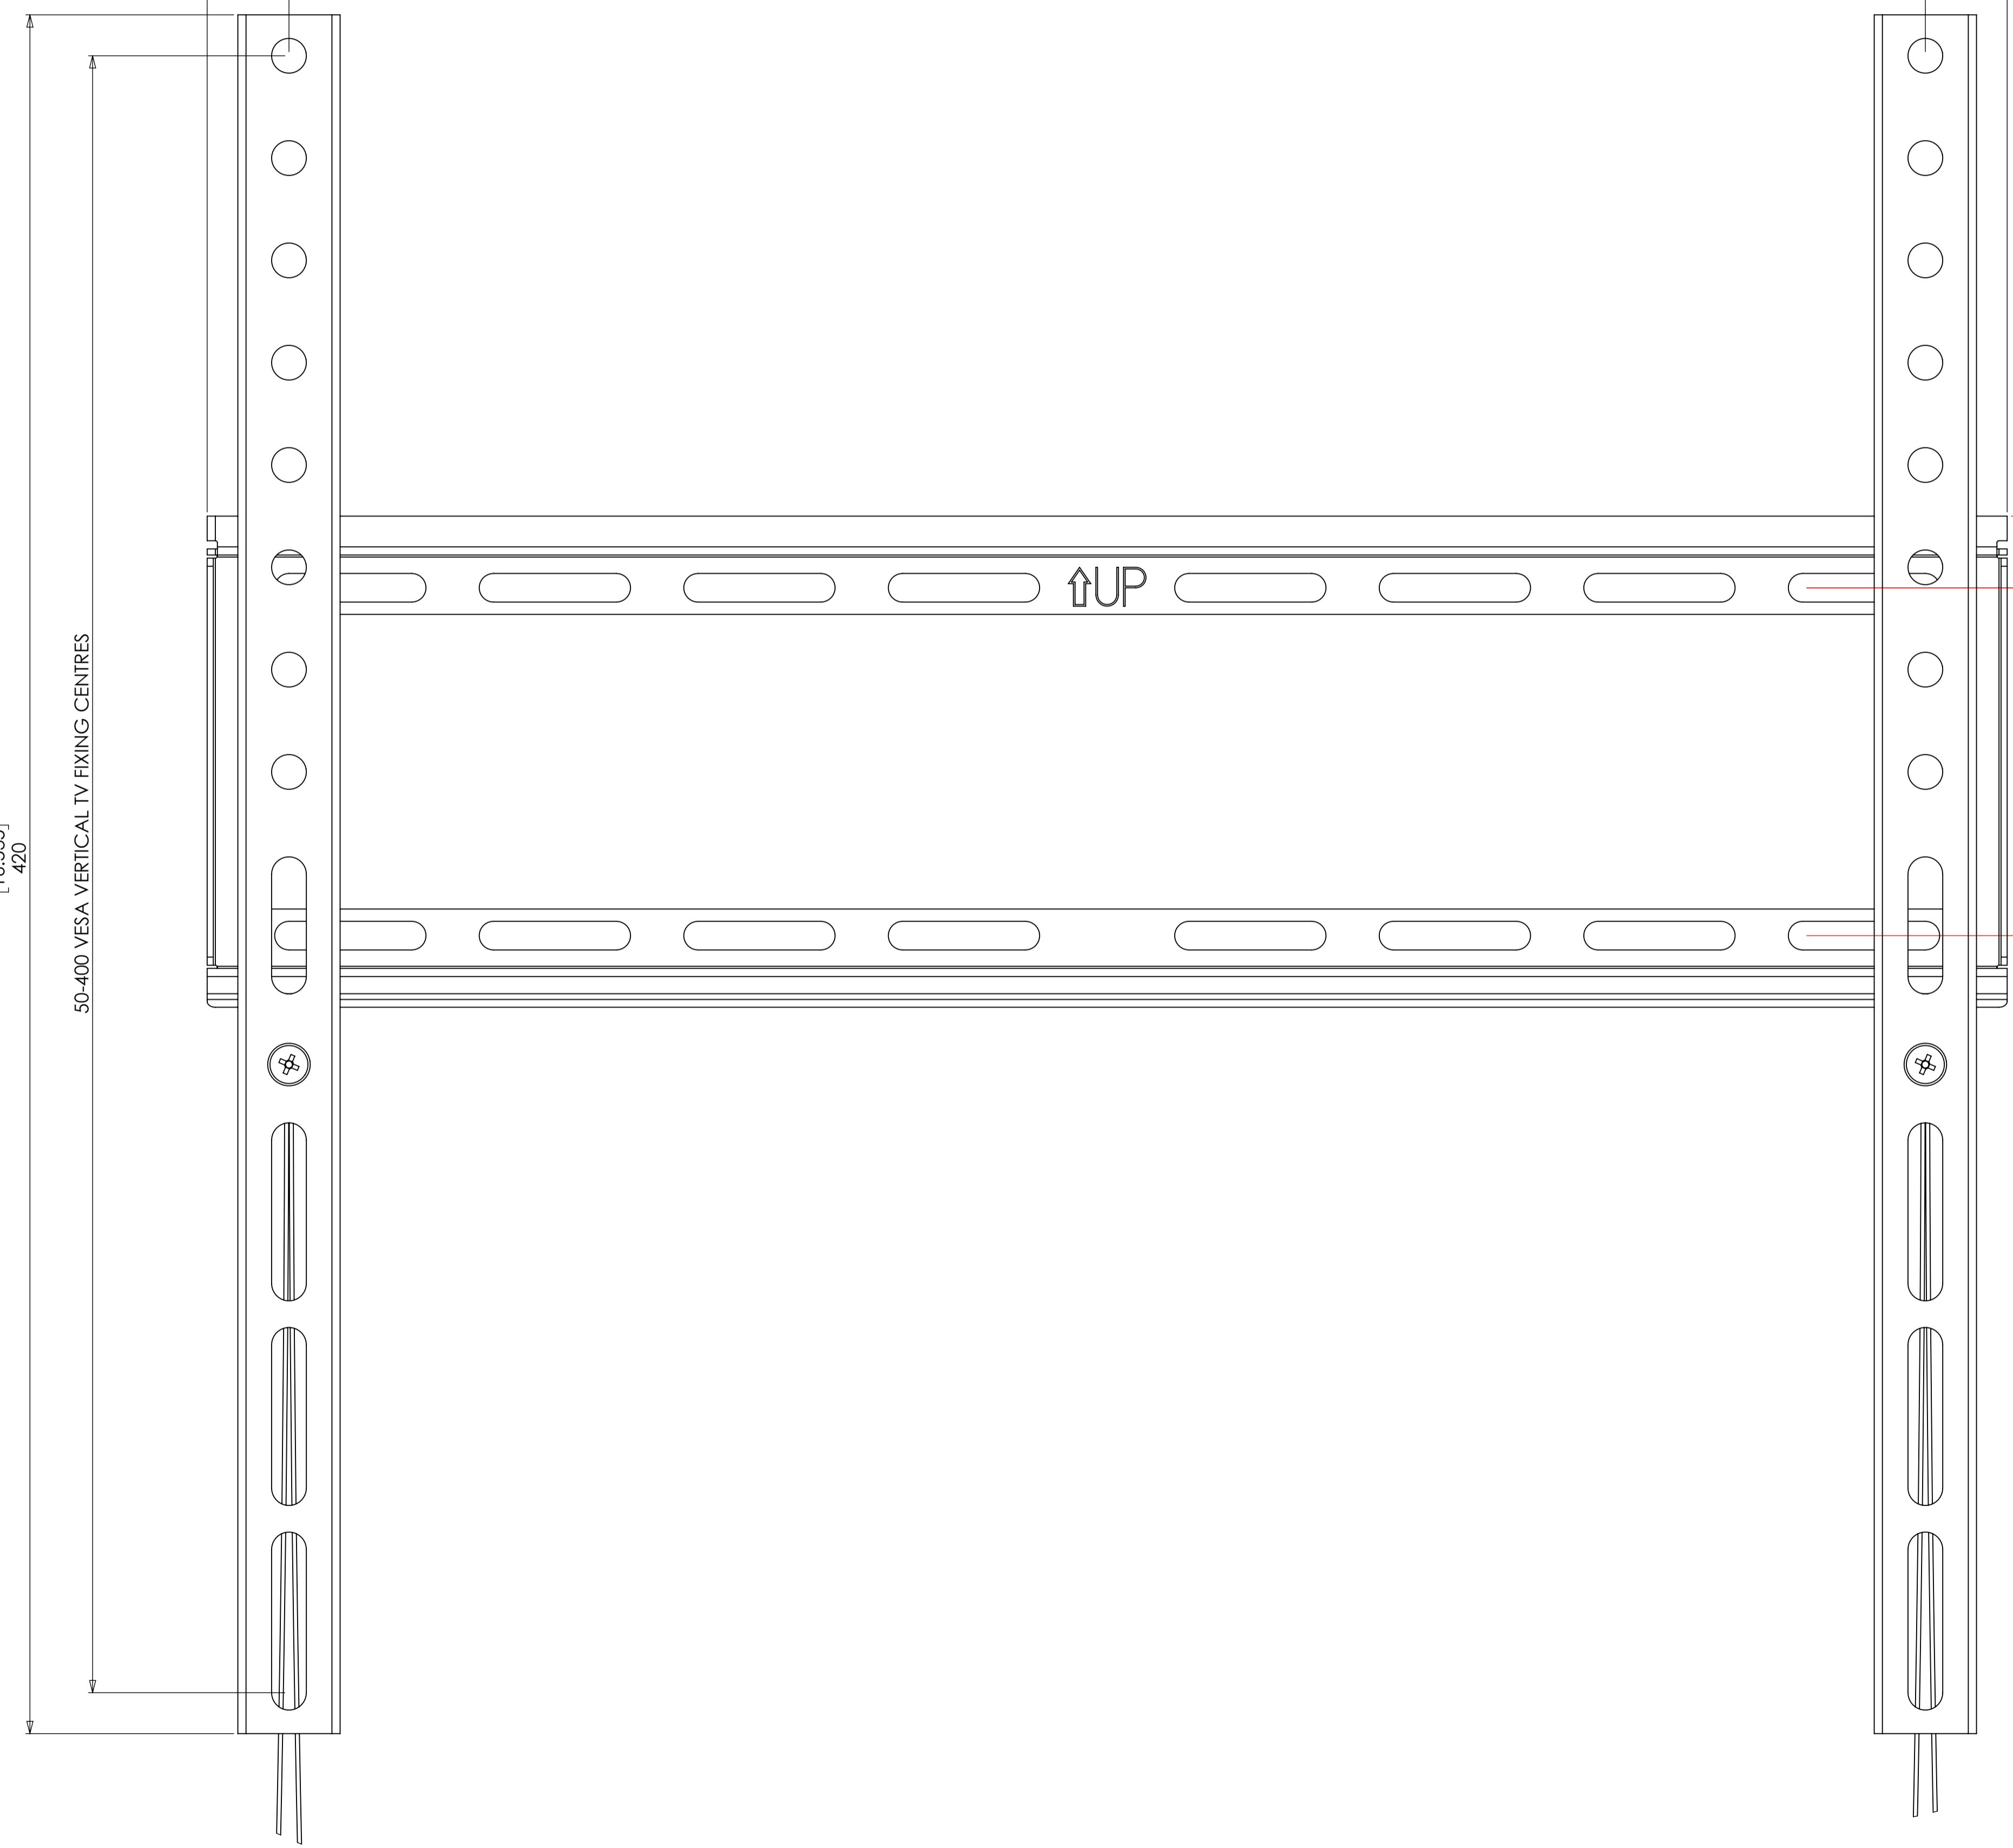

[17.323]
440

50-400 VESA HORIZONTAL TV FIXING CENTRES

[16.535]
420

50-400 VESA VERTICAL TV FIXING CENTRES

[0.689]
17.50

[3.346]
85

WALL FIXING CTIRS

[0.910]
23.10

MIN

PRODUCT WEIGHT 945.06 grams
(AS SHOWN WITHOUT PACKAGING AND FIXINGS)

The copyright of this drawing is the property of AVF Group Ltd