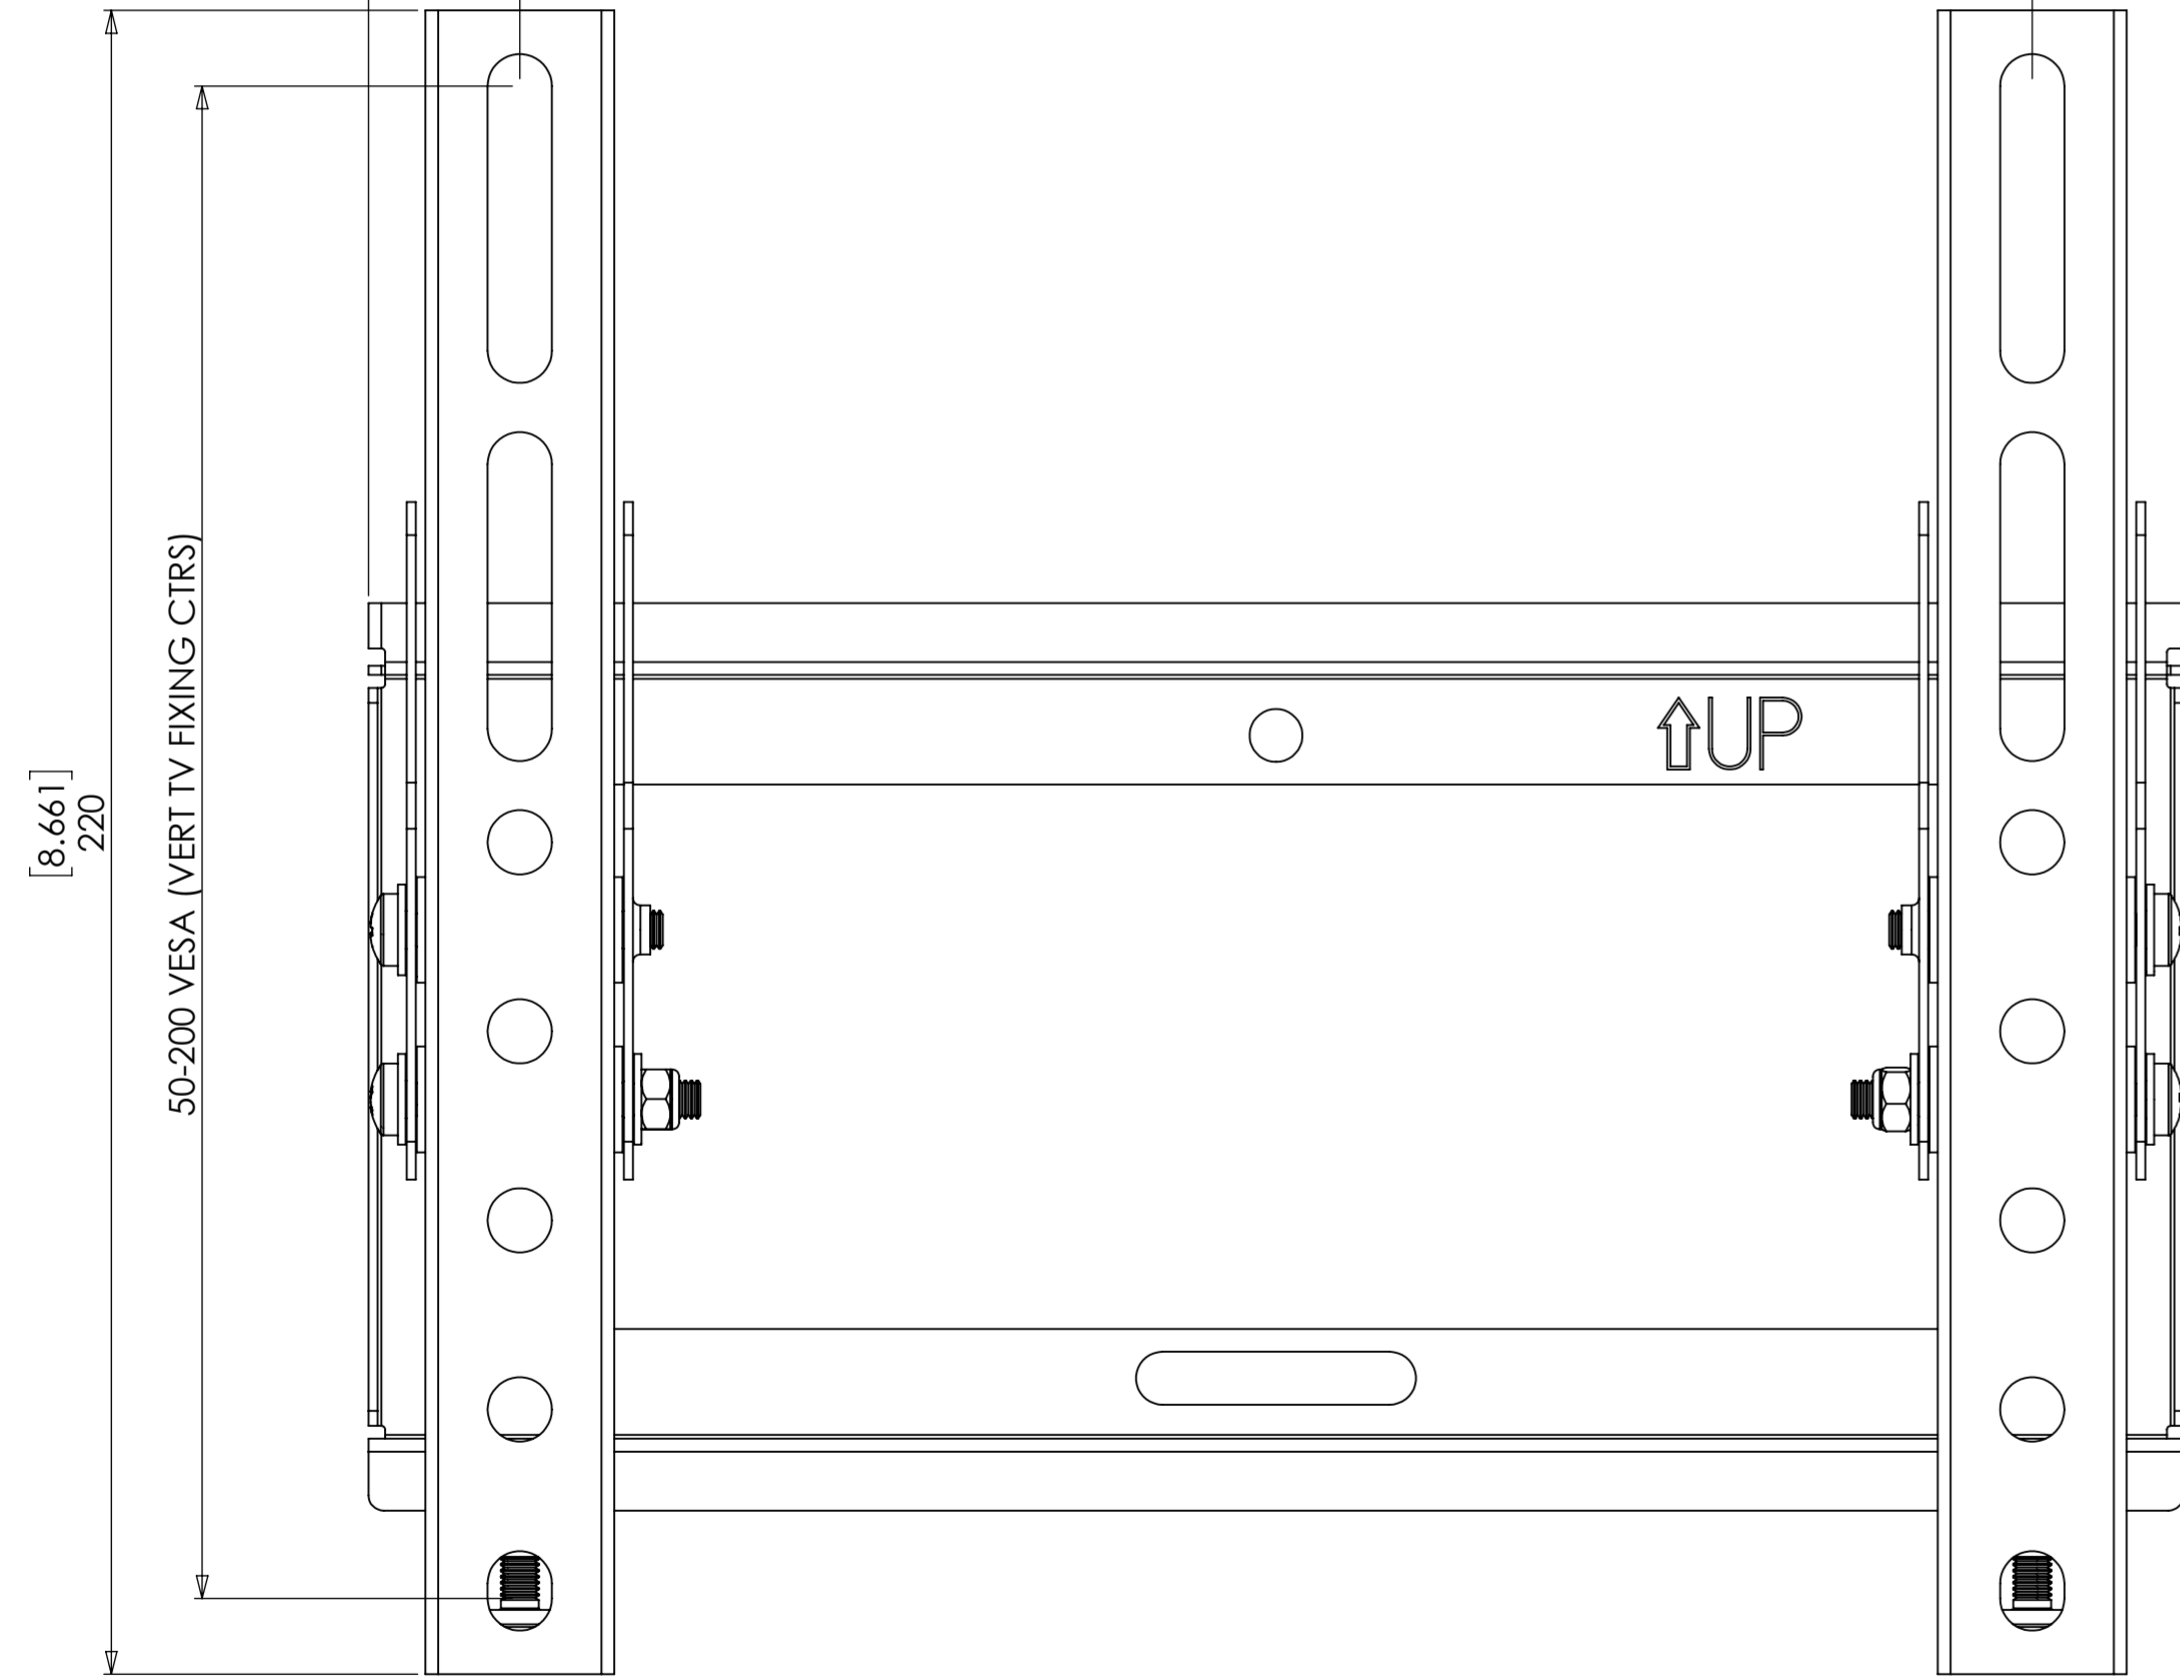

1 2 3 4 5 6 7 8 9 10 11 12

A
B
C
D
E
F
G
H

[9.449]
240

50-200 VESA (HORZ TV FIXING CTRS)

[8.661]
220

50-200 VESA (VERT TV FIXING CTRS)

↑UP

[1.402]
35.60 MIN

PRODUCT WEIGHT 490.31 grams
(AS SHOWN WITHOUT PACKAGING AND FIXINGS)

The copyright of this drawing is the property of AVF Group Ltd