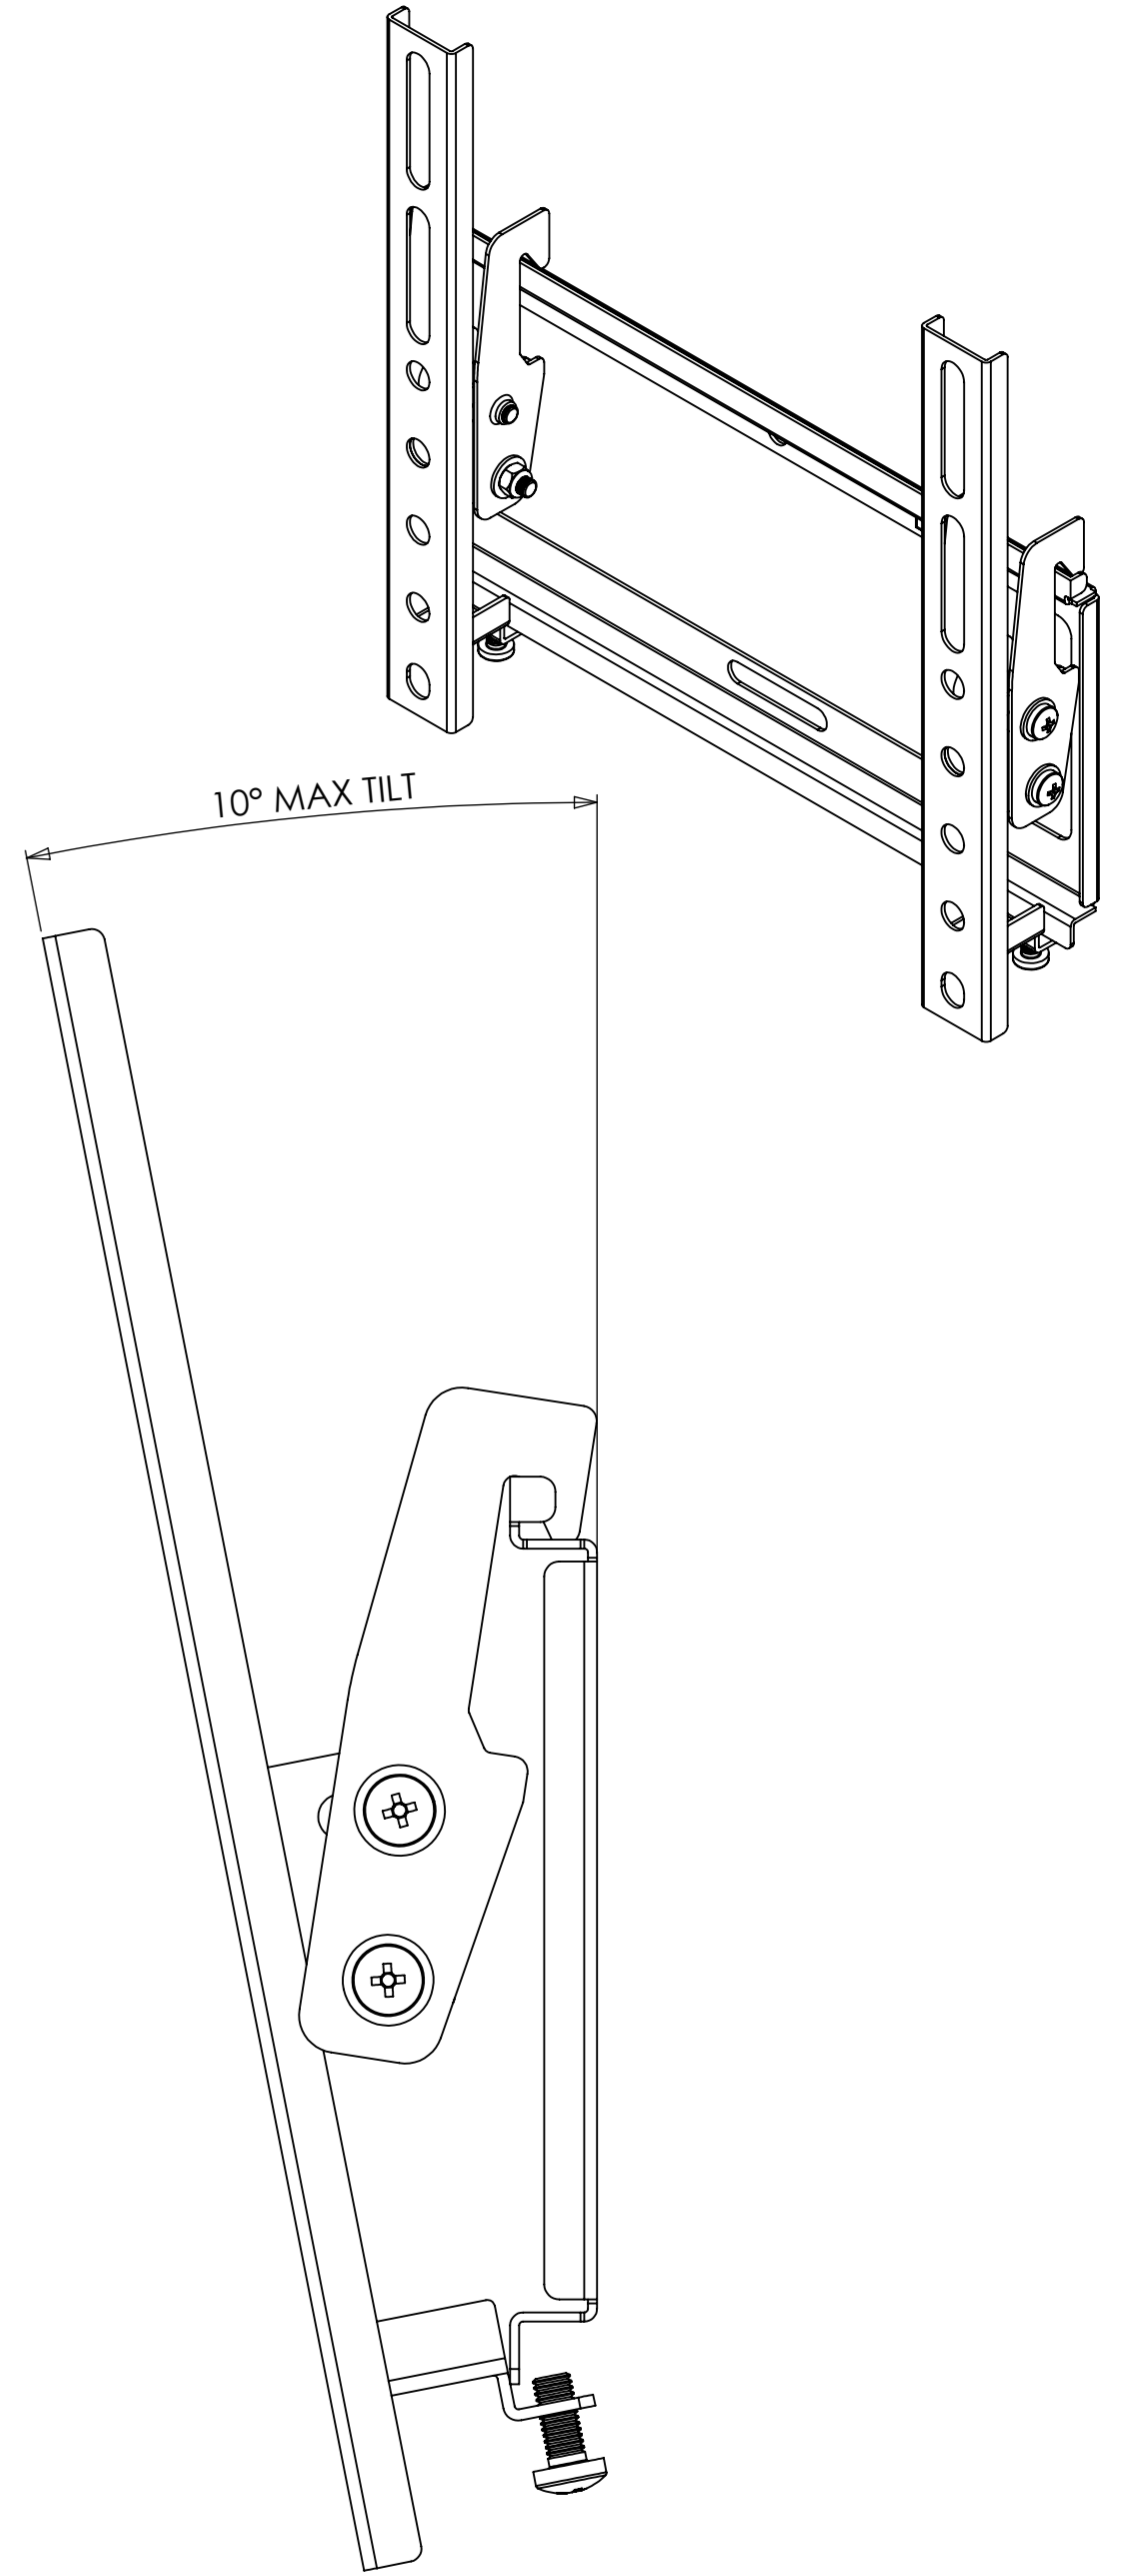

1 2 3 4 5 6 7 8 9 10 11 12

A
B
C
D
E
F
G
H

[9.449]
240

50-200 VESA (HORZ TV FIXING CTRS)

[8.661]
220

50-200 VESA (VERT TV FIXING CTRS)

↑UP

[1.402]
35.60 MIN

PRODUCT WEIGHT 490.31 grams
(AS SHOWN WITHOUT PACKAGING AND FIXINGS)

The copyright of this drawing is the property of AVF Group Ltd