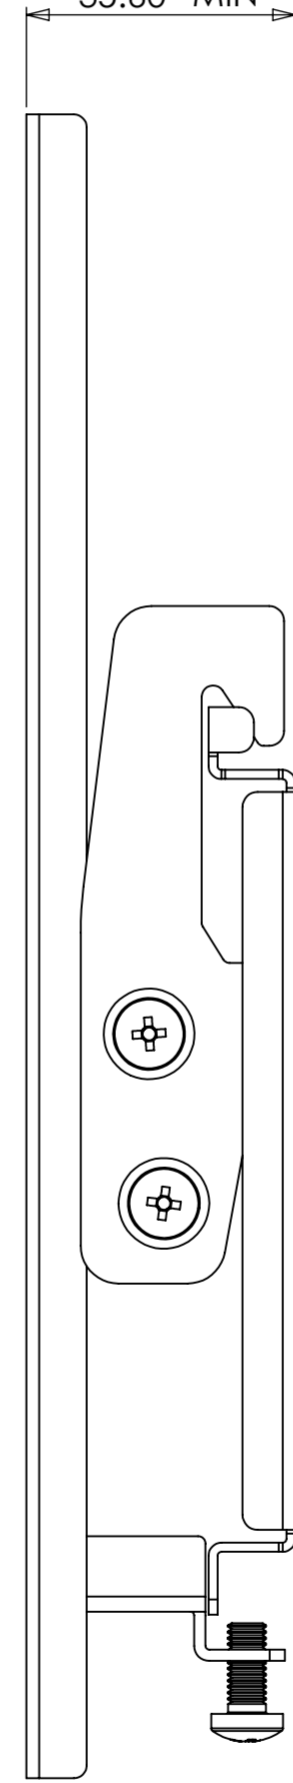

1 2 3 4 5 6 7 8 9 10 11 12

A
B
C
D
E
F
G
H

[9.449]
240

50-200 VESA (HORZ TV FIXING CTRS)

[8.661]
220

50-200 VESA (VERT TV FIXING CTRS)

↑UP

[1.402]
35.60 MIN

PRODUCT WEIGHT 490.31 grams
(AS SHOWN WITHOUT PACKAGING AND FIXINGS)

The copyright of this drawing is the property of AVF Group Ltd