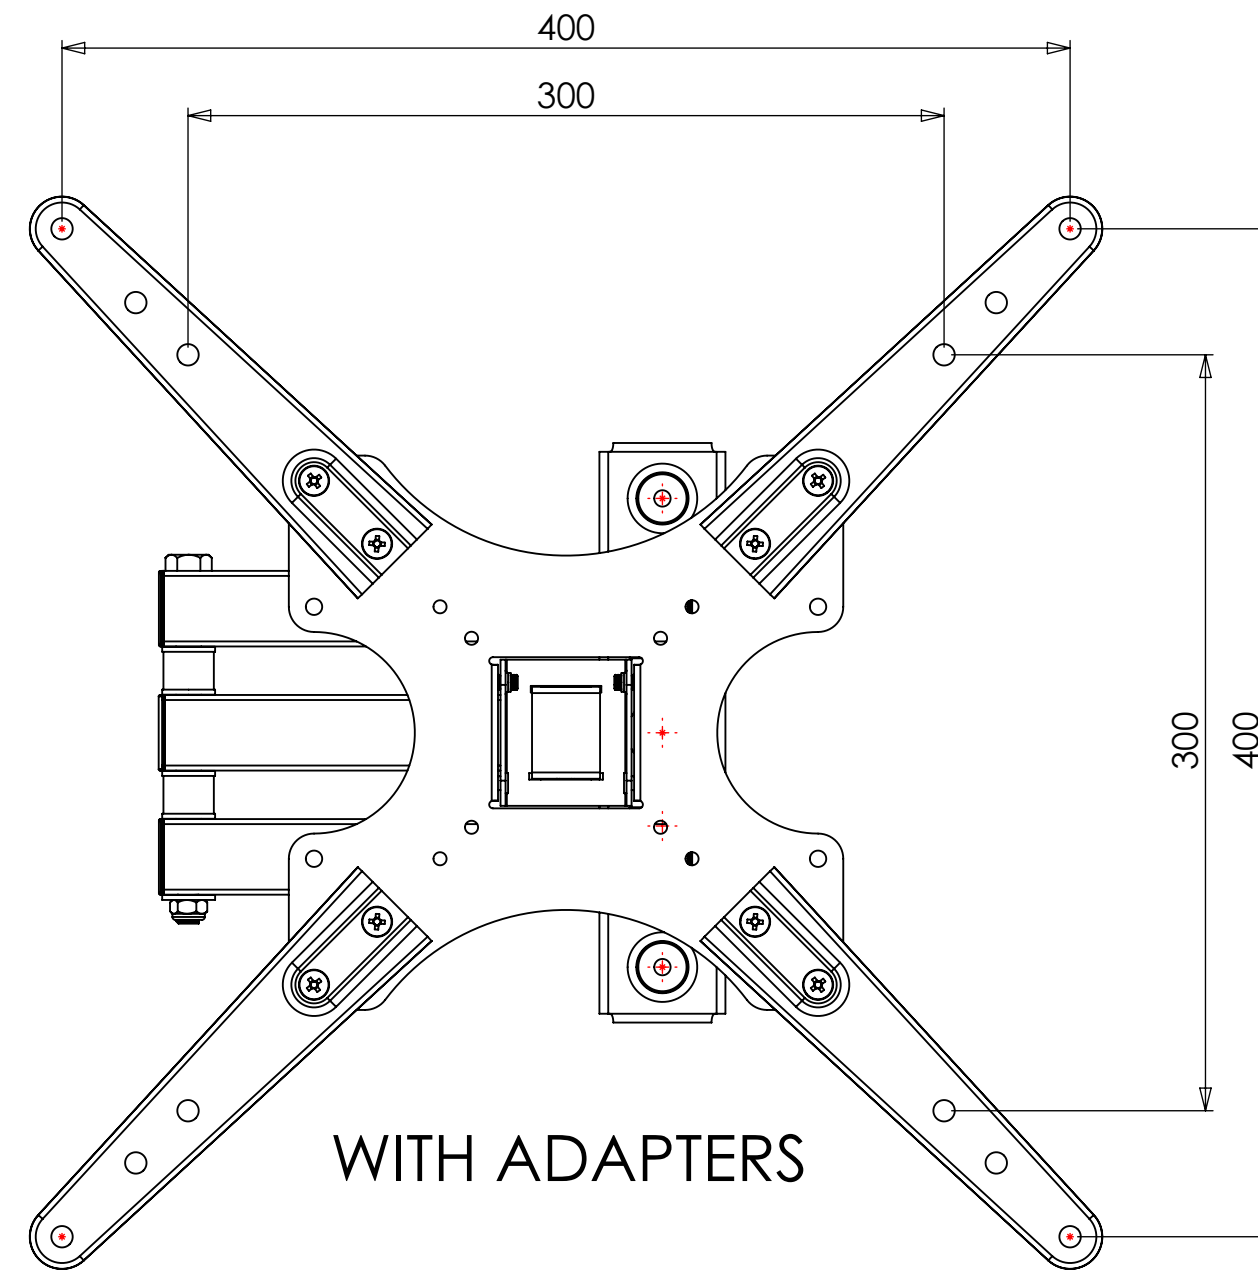

WITHOUT ADAPTERS

WITH ADAPTERS

PRODUCT WEIGHT 2011.00 grams  
(AS SHOWN WITHOUT PACKAGING AND FIXINGS)