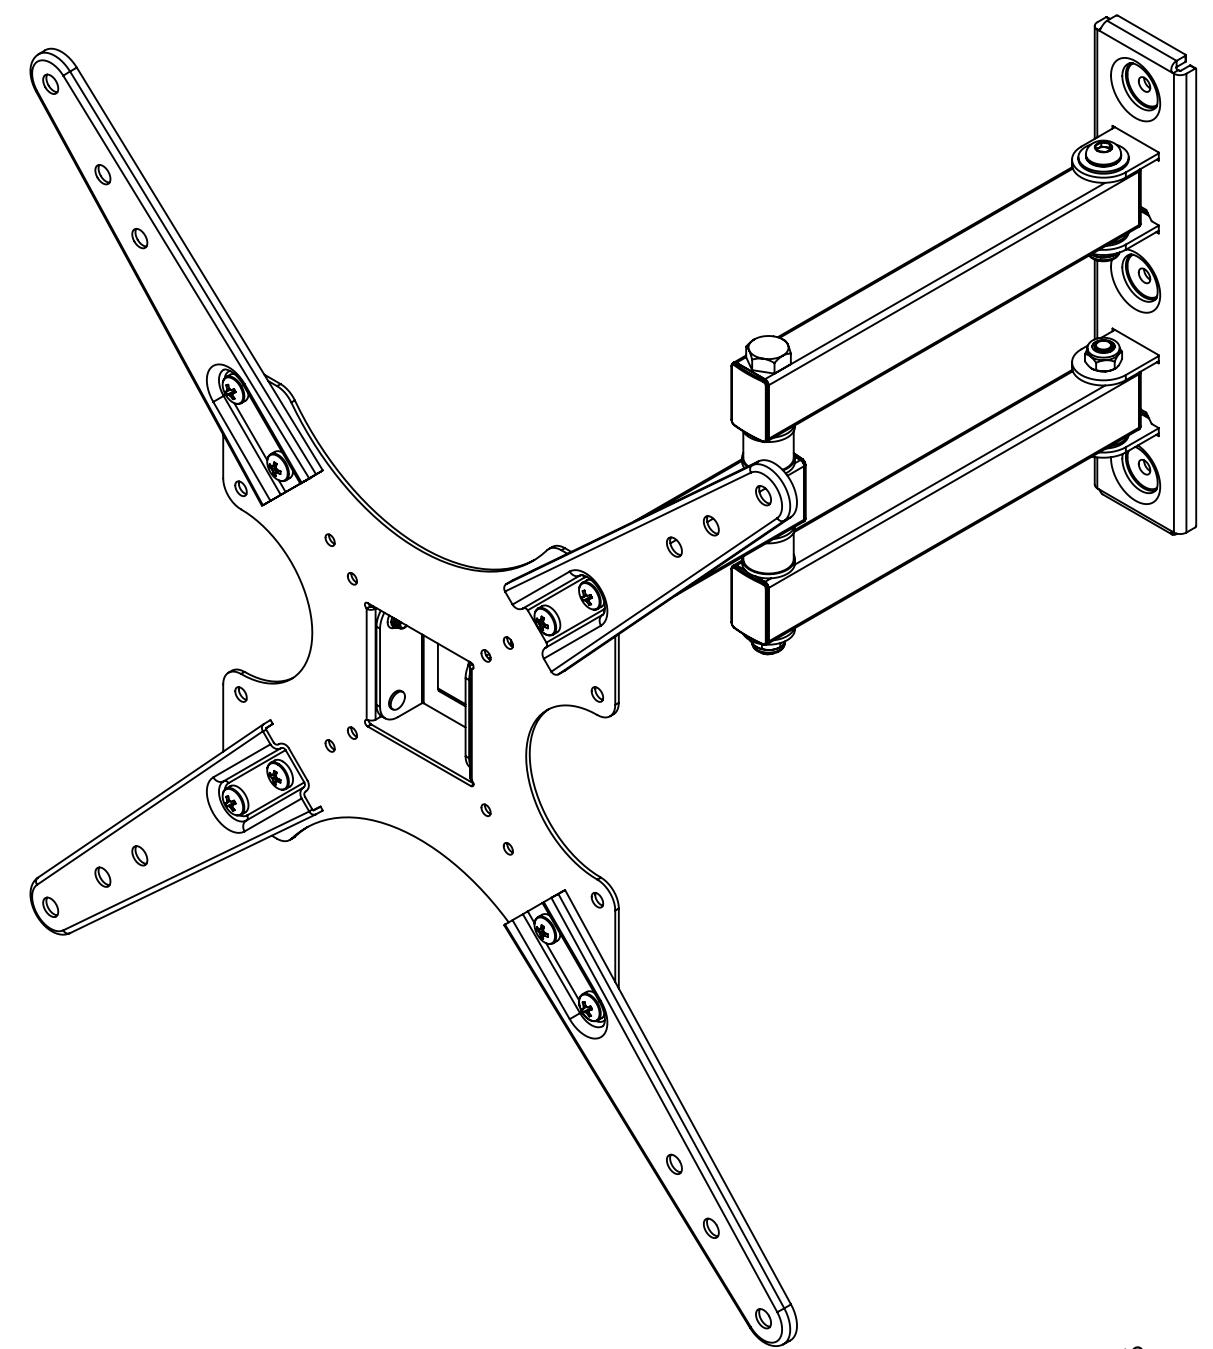

WITHOUT ADAPTERS

WITH ADAPTERS

PRODUCT WEIGHT 2011.00 grams  
(AS SHOWN WITHOUT PACKAGING AND FIXINGS)