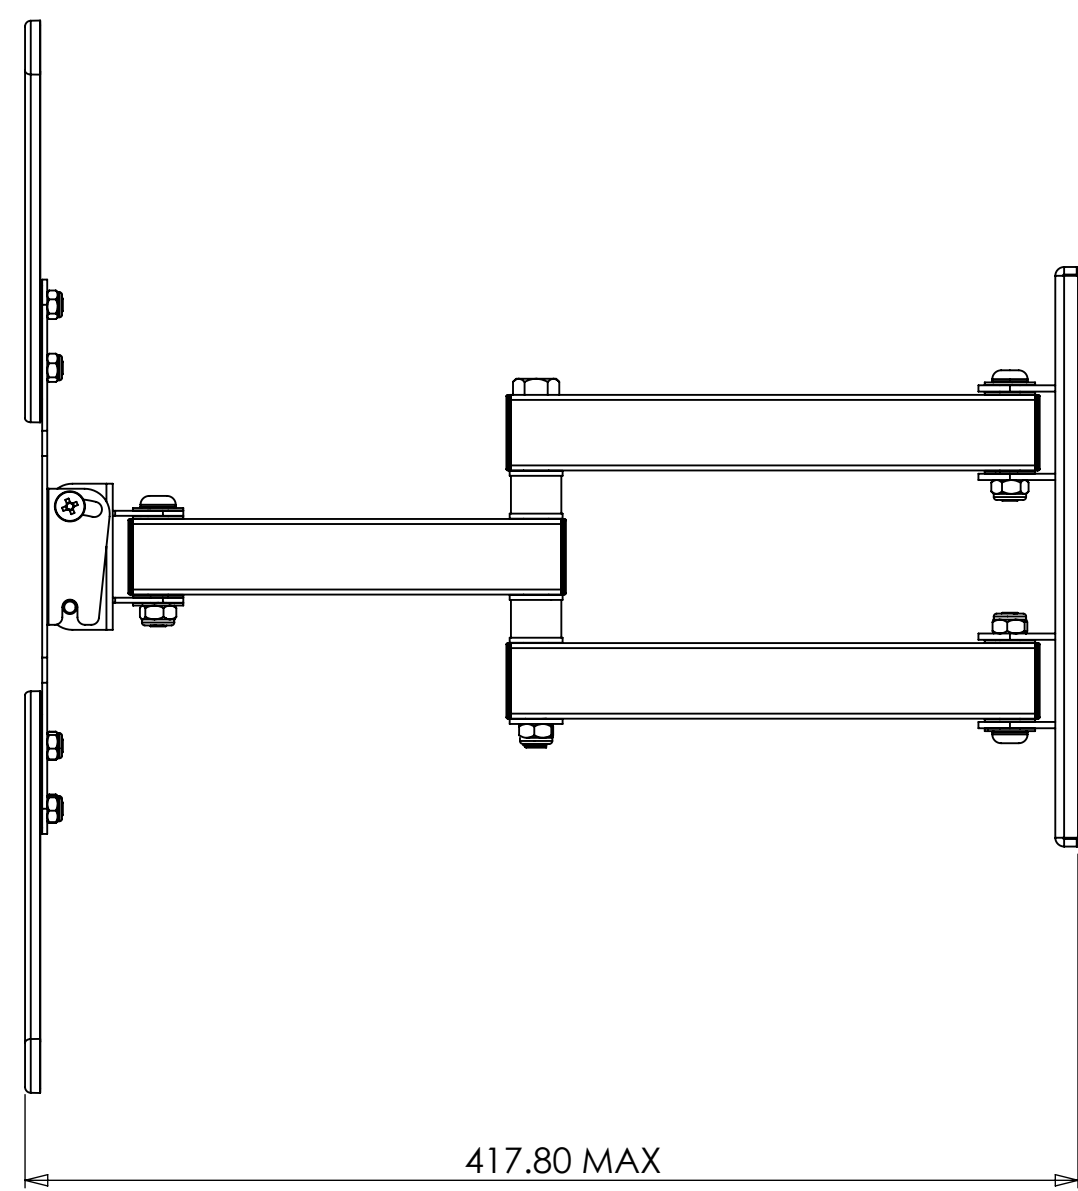

WITHOUT ADAPTERS

WITH ADAPTERS

PRODUCT WEIGHT 2011.00 grams  
(AS SHOWN WITHOUT PACKAGING AND FIXINGS)