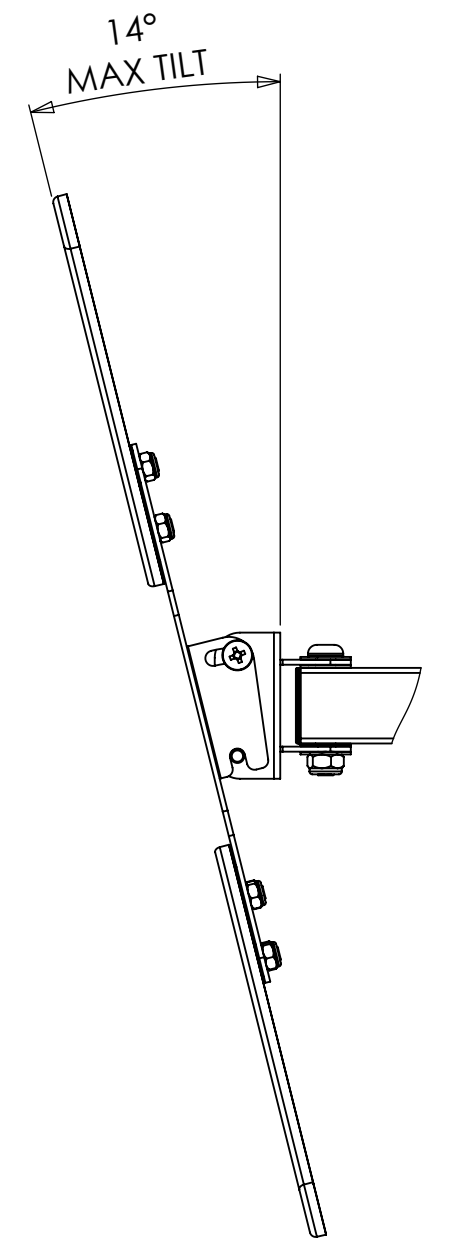

WITHOUT ADAPTERS

WITH ADAPTERS

PRODUCT WEIGHT 2011.00 grams  
(AS SHOWN WITHOUT PACKAGING AND FIXINGS)