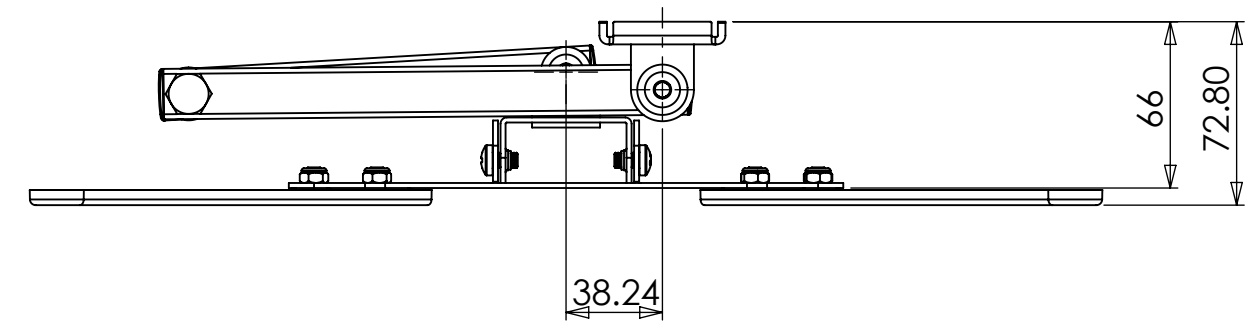

WITHOUT ADAPTERS

WITH ADAPTERS

PRODUCT WEIGHT 2011.00 grams  
(AS SHOWN WITHOUT PACKAGING AND FIXINGS)