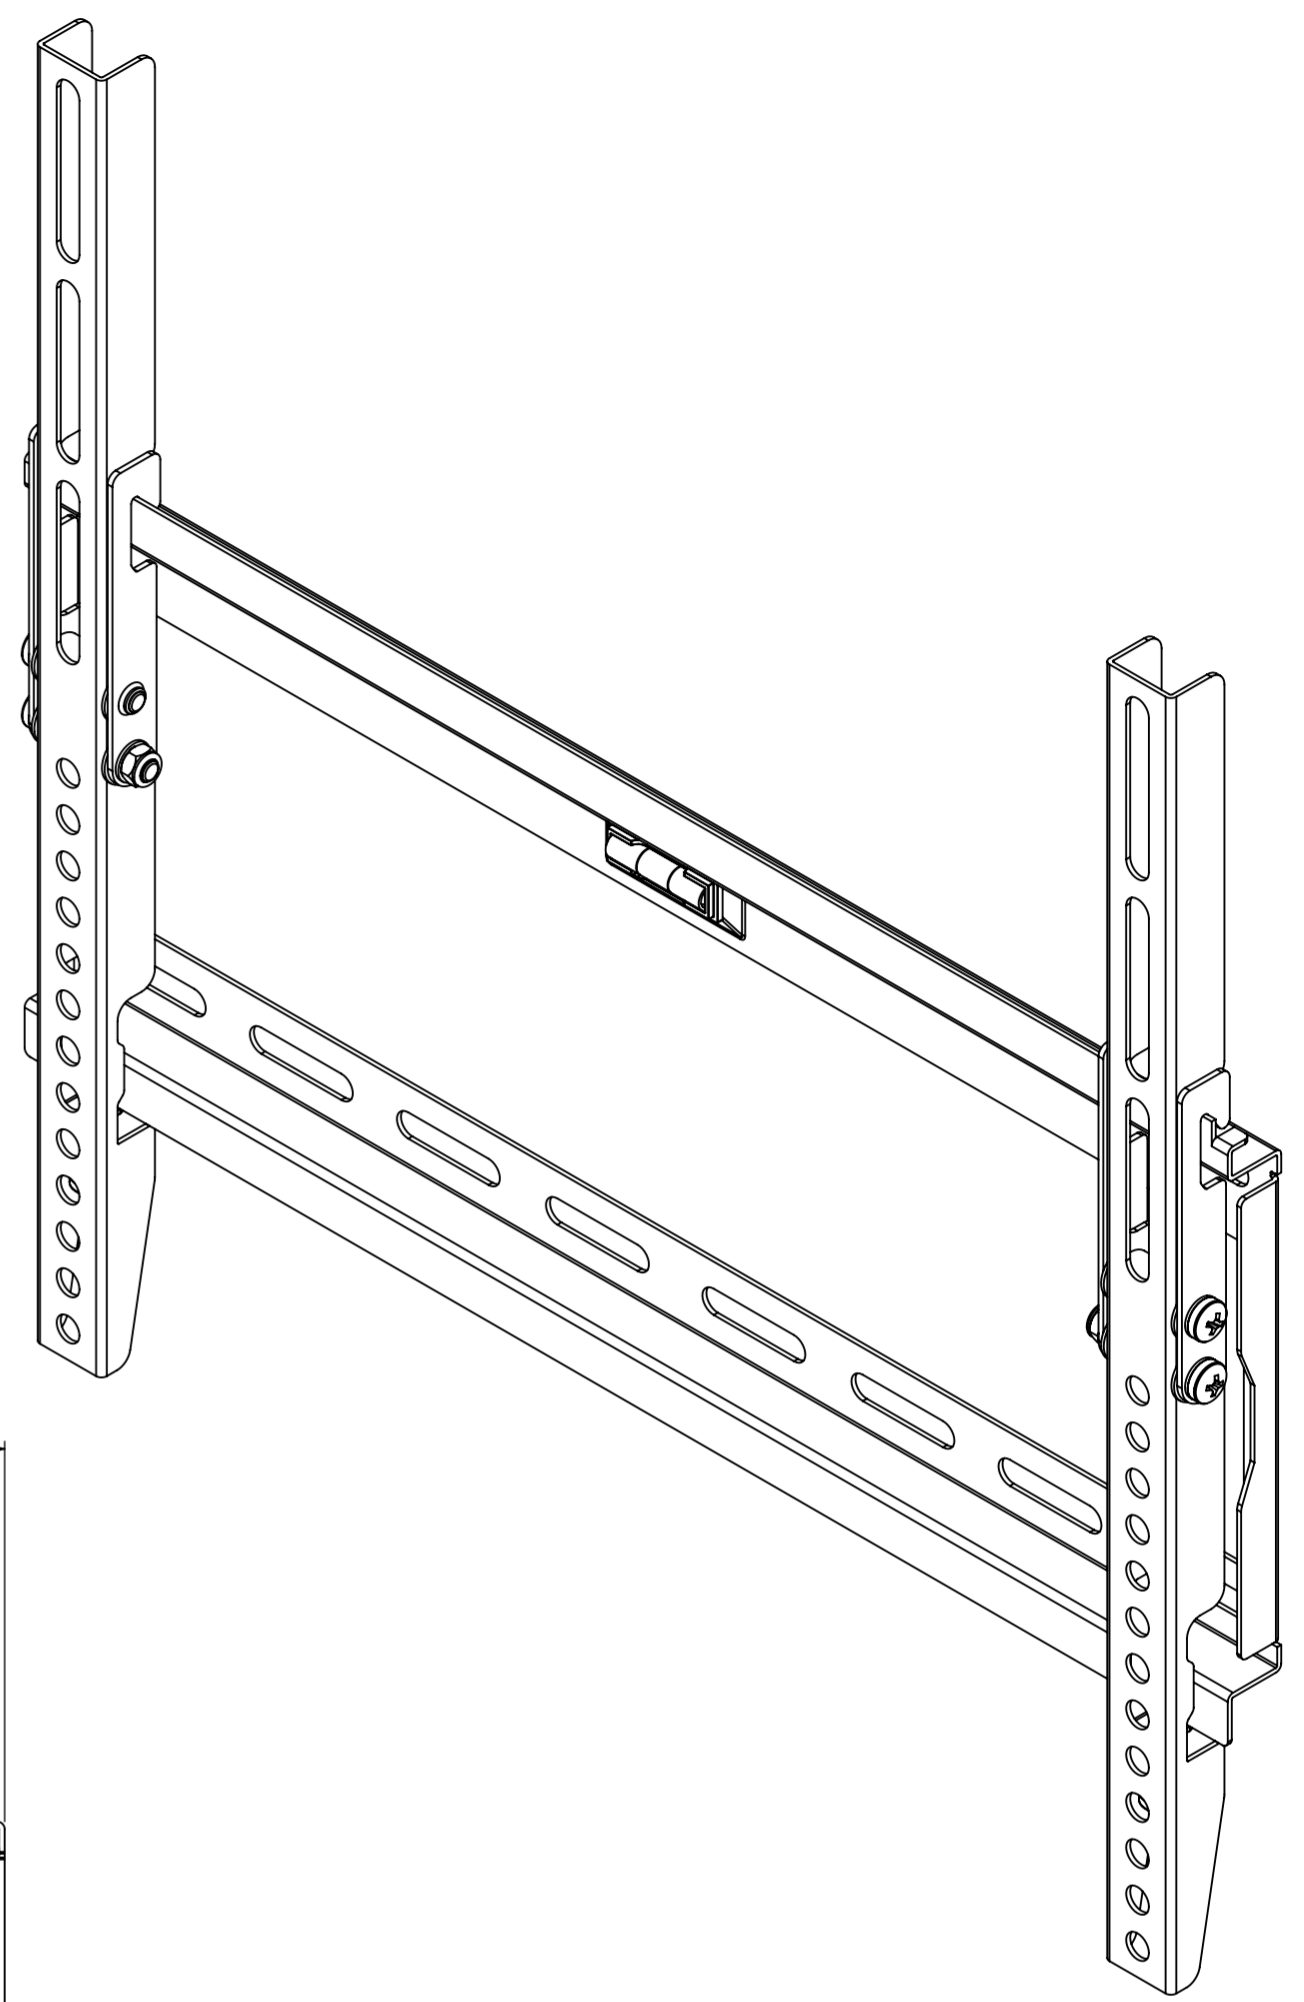

H

450  
50-400 VESA (HORZ TV FIXING CTRS)

28.75 MIN  
(ADDITIONAL SPACERS INCLUDED)

PRODUCT WEIGHT 1529.14 grams  
(AS SHOWN WITHOUT PACKAGING AND FIXINGS)

The copyright of this drawing is the property of AVF Group Ltd