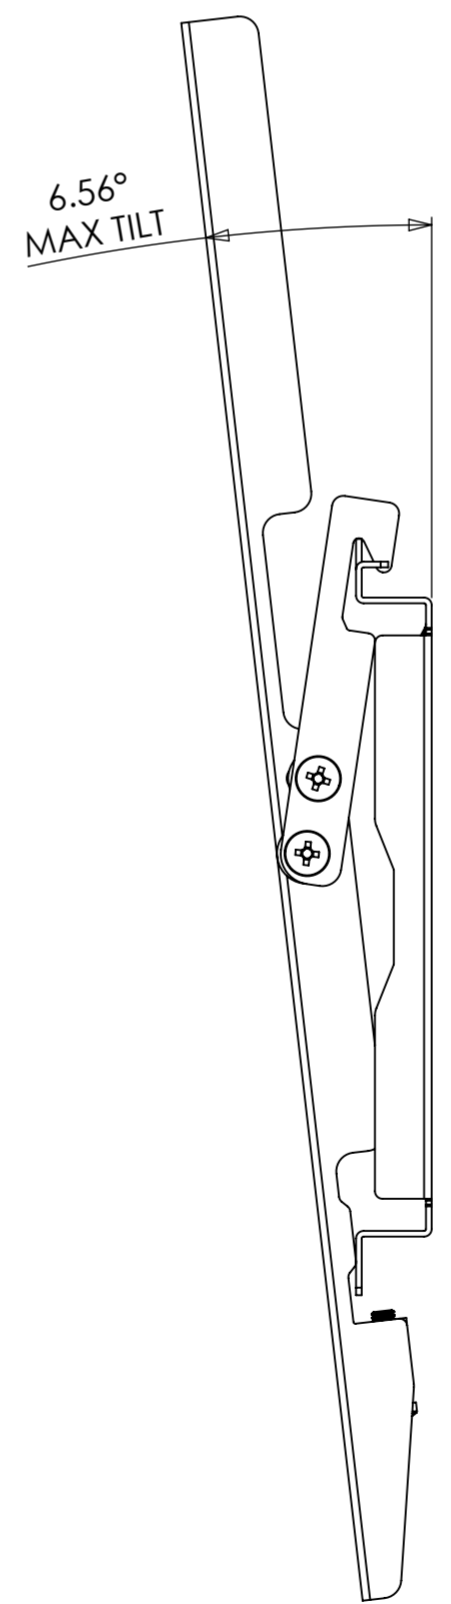

1 2 3 4 5 6 7 8 9 10 11 12

A

B

C

D

E

F

G

H

450  
50-400 VESA (HORZ TV FIXING CTRS)

28.75 MIN  
(ADDITIONAL SPACERS INCLUDED)

PRODUCT WEIGHT 1529.14 grams  
(AS SHOWN WITHOUT PACKAGING AND FIXINGS)

The copyright of this drawing is the property of AVF Group Ltd