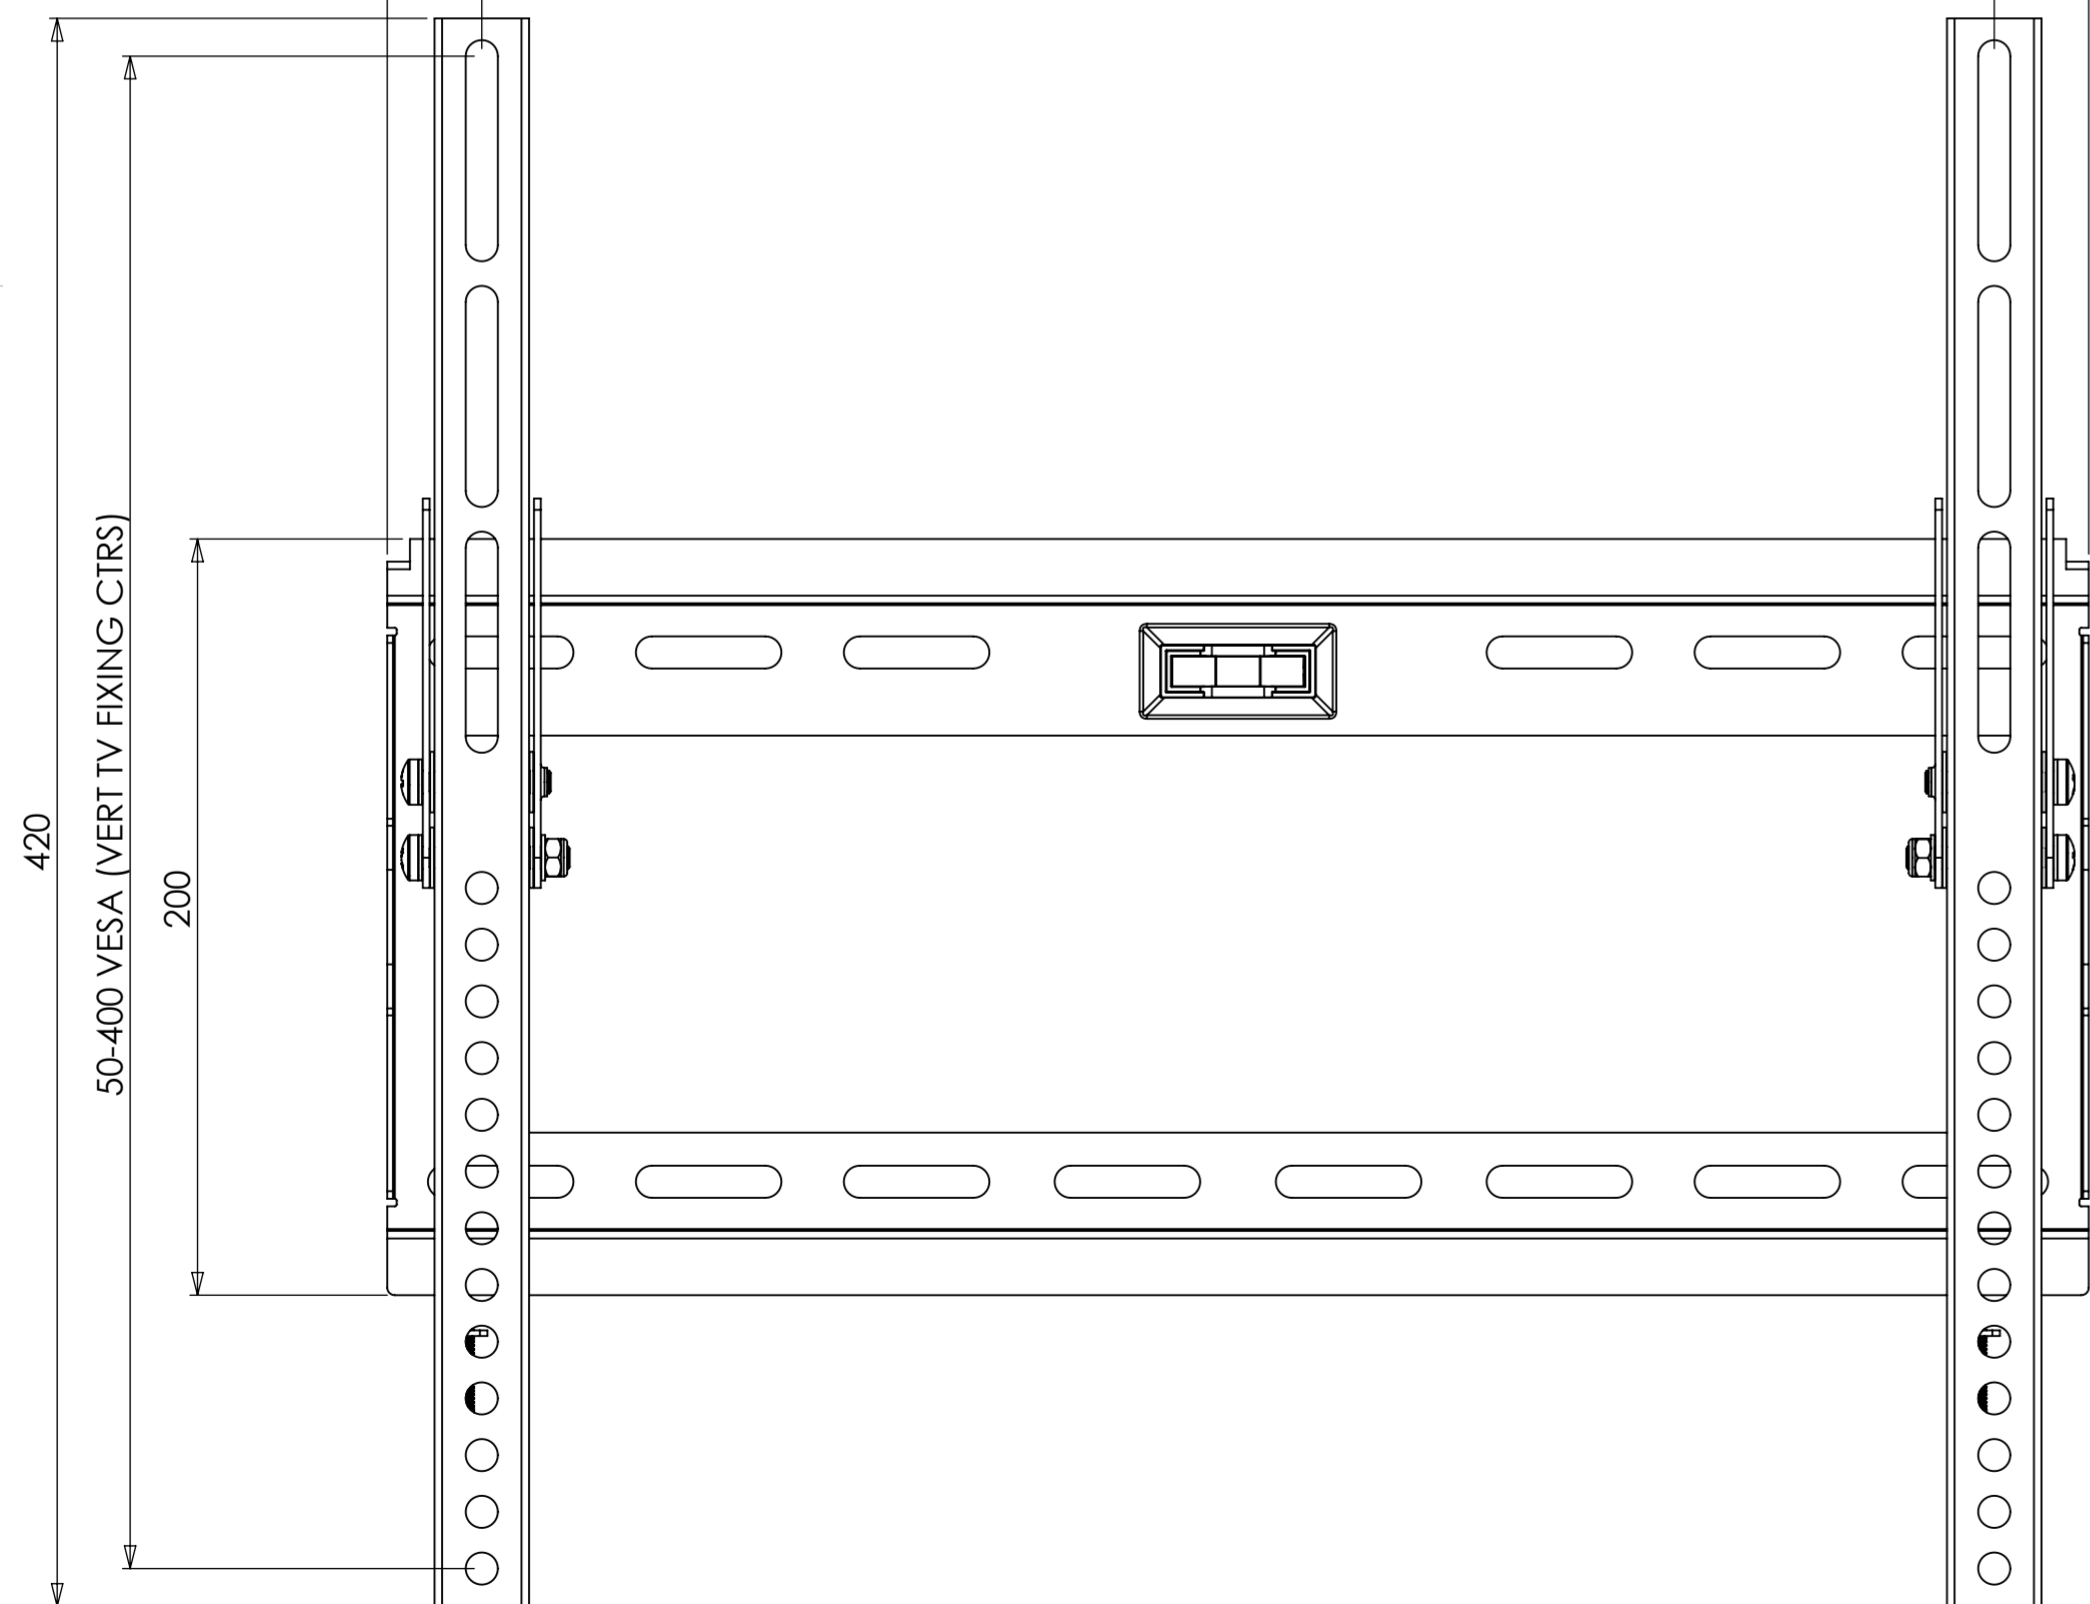

H

450  
50-400 VESA (HORZ TV FIXING CTRS)

28.75 MIN  
(ADDITIONAL SPACERS INCLUDED)

PRODUCT WEIGHT 1529.14 grams  
(AS SHOWN WITHOUT PACKAGING AND FIXINGS)

The copyright of this drawing is the property of AVF Group Ltd